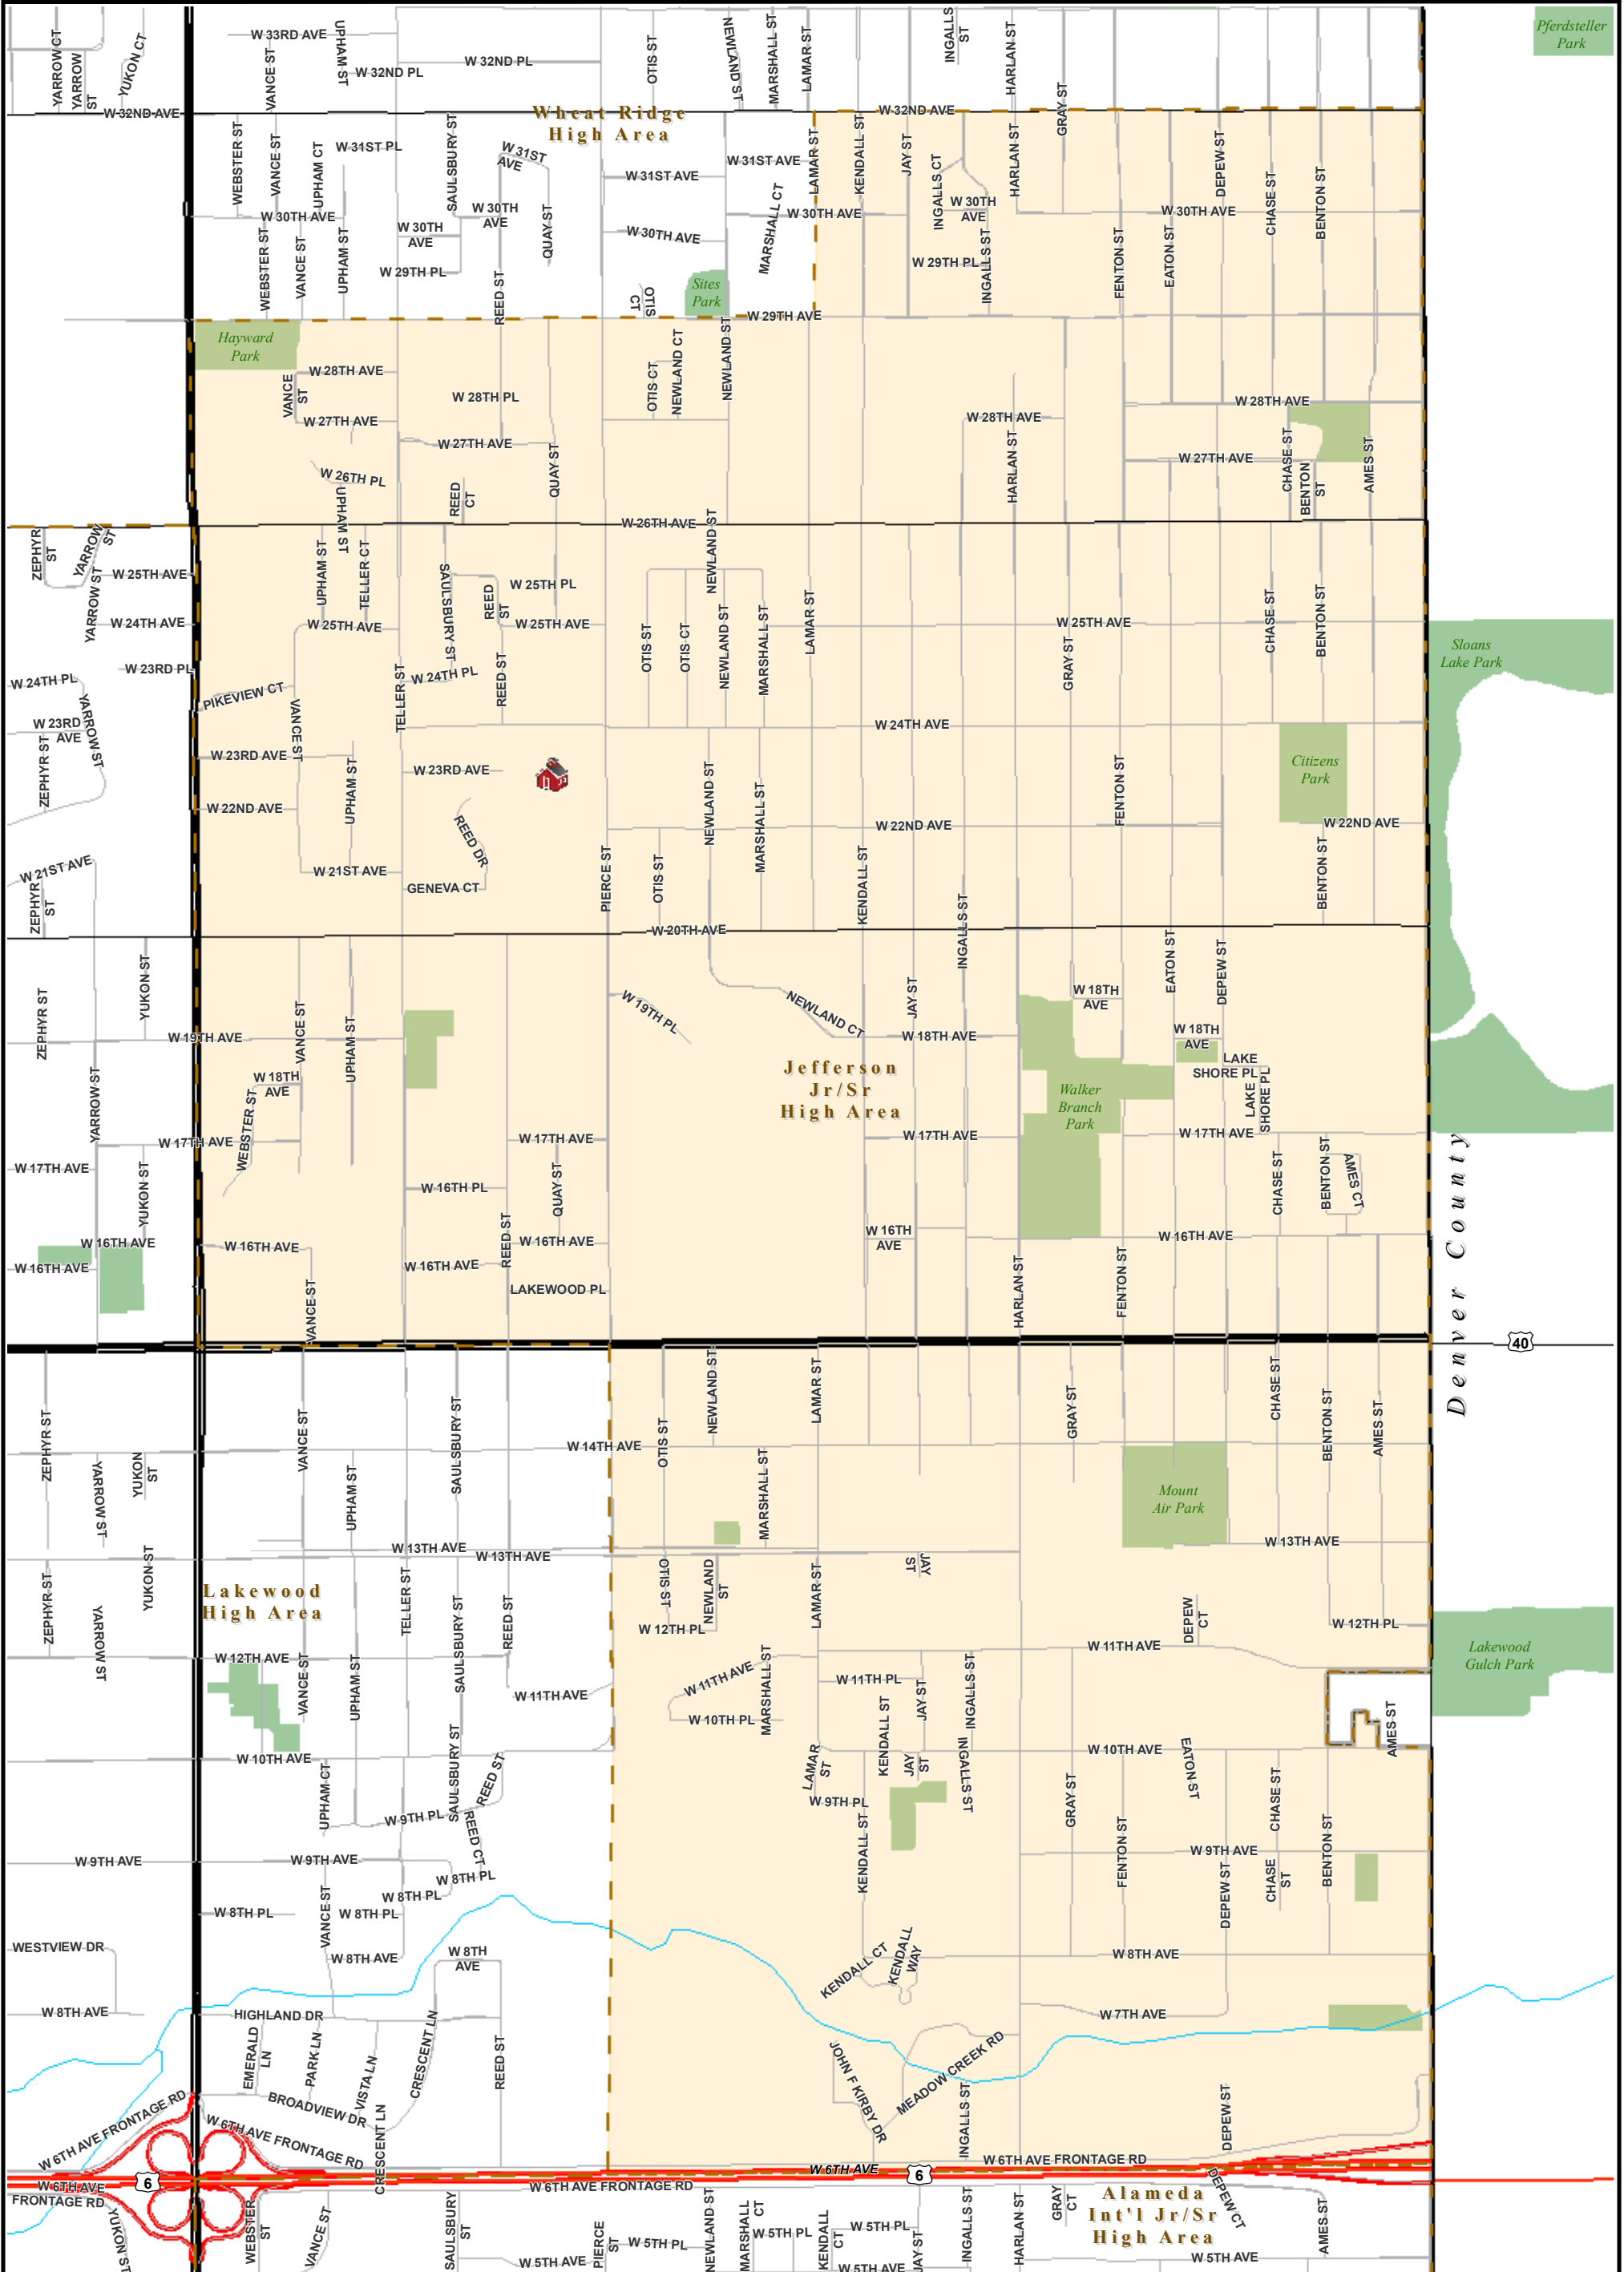

Jefferson Jr/Sr High

2305 Pierce St, Edgewater CO 80214
303-982-6056

Planning and Construction
303-982-2584

- Jefferson Jr/Sr High
- Jefferson Jr/Sr High Boundary
- School Boundaries
- Parks

0 0.1 0.2
Miles

Location Code: 76000
School Code: 4422
Rev: 20150922

Disclaimer: This map is for cartographic use only and may contain information that is no longer current. Jefferson County Schools assumes no responsibility of any kind for use of this map. Please contact the Planning Department with any questions.

Jefferson Jr/Sr High School

2305 Pierce Street, Edgewater 80125 · Voice: 303.982.6056 · Jefferson Attendance Area

LEGAL DESCRIPTION

Beginning at the intersection of W 32nd Ave and Sheridan Blvd; south along Sheridan Blvd to W 6th Ave; west along W 6th Ave to Pierce St extended (also being approximately 700 ft east of Reed St along W 6th Ave); north to W Colfax Ave; west along W Colfax Ave to Wadsworth Blvd; north to W 29th Ave; east along W 29th Ave to Lamar St extended (also being approximately 320 ft west of Kendall St); north to and along Lamar St to W 32nd Ave; east along W 32nd Ave to Sheridan Blvd also known as the true point of beginning.