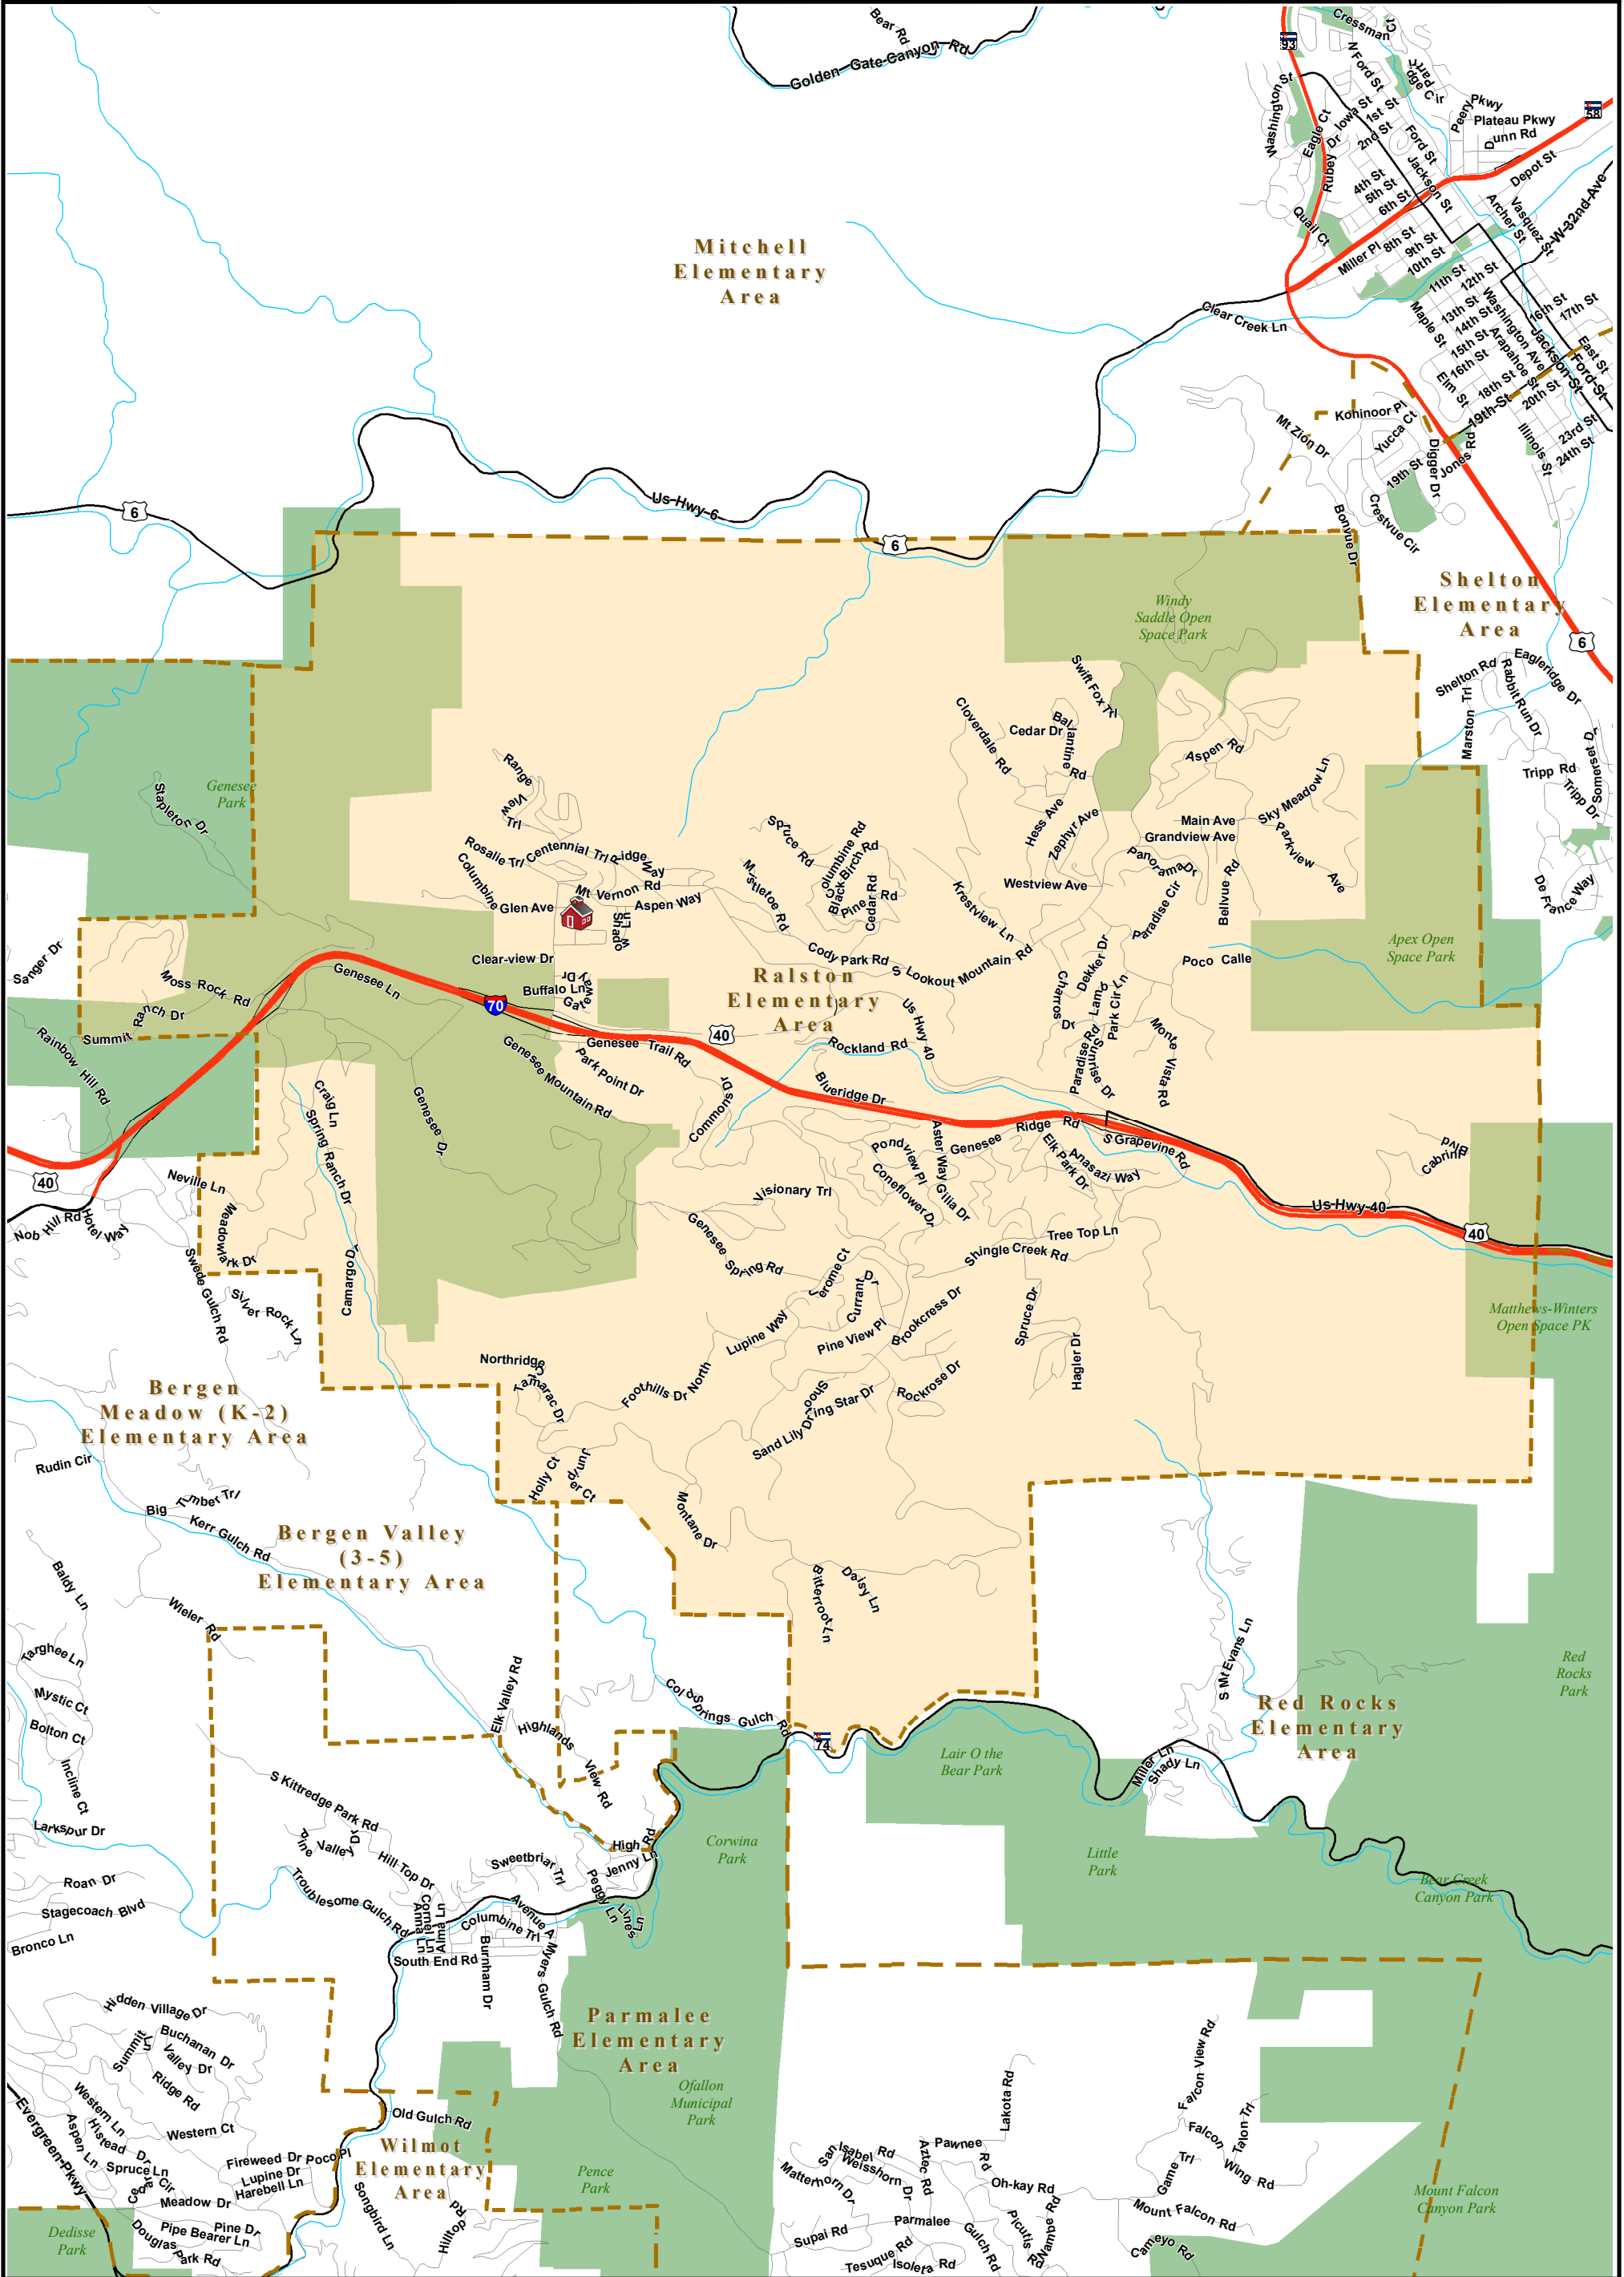

Ralston Elementary

Golden Attendance Area

25856 Columbine Glen Ave, Golden CO 80401

303-982-4386

Planning and Construction
303-982-2584

- Ralston Elementary
- Ralston Elementary Boundary
- School Boundaries
- Parks

Location Code: 35000
School Code: 7238
Rev: 20120613