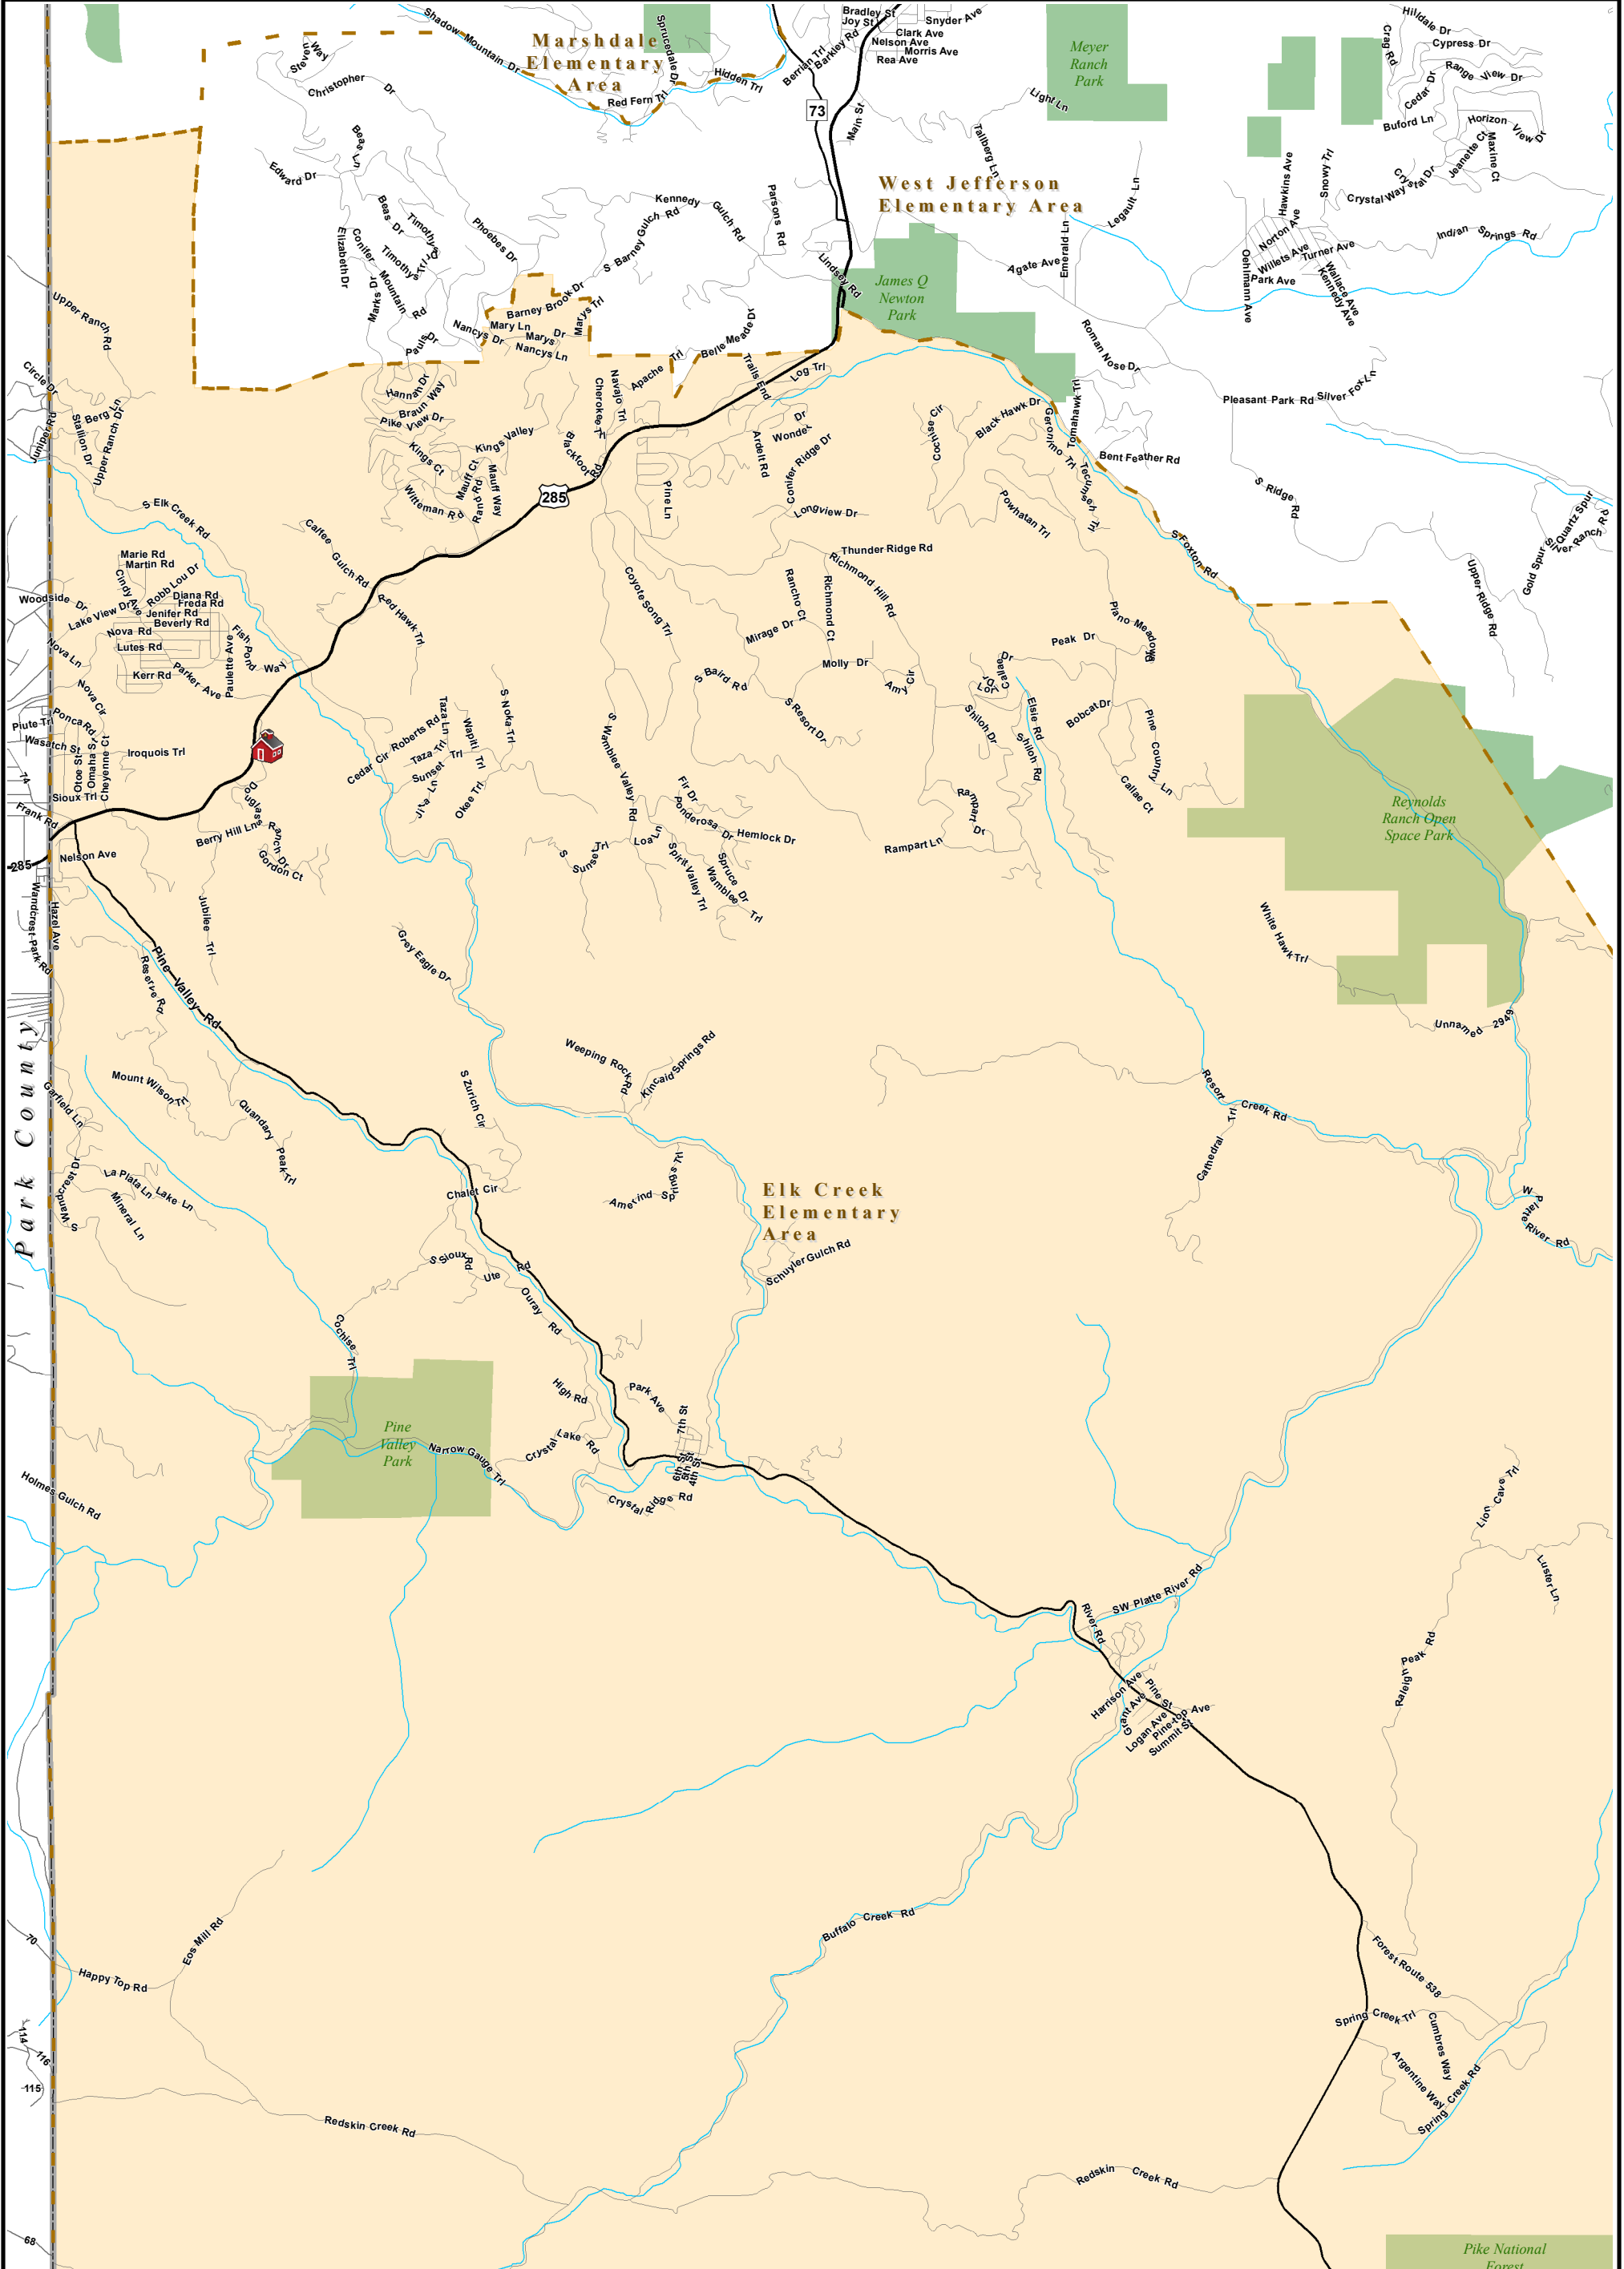

Elk Creek Elementary (Map 1 of 2)

Conifer Attendance Area

13304 S US Hwy 285, Pine CO 80470

303-982-2900

Planning and Construction
303-982-2584

-  Elk Creek Elementary
-  Elk Creek Elementary Boundary
-  School Boundaries
-  Parks

Location Code: 13000
School Code: 2616
Rev: 20120614

Map
1 of 2

Disclaimer: This map is for cartographic use only and may contain information that is no longer current. Jefferson County Schools assumes no responsibility of any kind for use of this map. Please contact the Planning Department with any questions.

Elk Creek Elementary (Map 2 of 2)

13304 S US Hwy 285, Pine CO 80470

Conifer Attendance Area

303-982-2900

Planning and Construction
303-982-2584

- Elk Creek Elementary
- Elk Creek Elementary Boundary
- School Boundaries
- Parks

Location Code: 13000
School Code: 2616
Rev: 20120614
Map 2 of 2
Disclaimer: This map is for cartographic use only and may contain information that is no longer current. Jefferson County Schools assumes no responsibility of any kind for use of this map. Please contact the Planning Department with any questions.