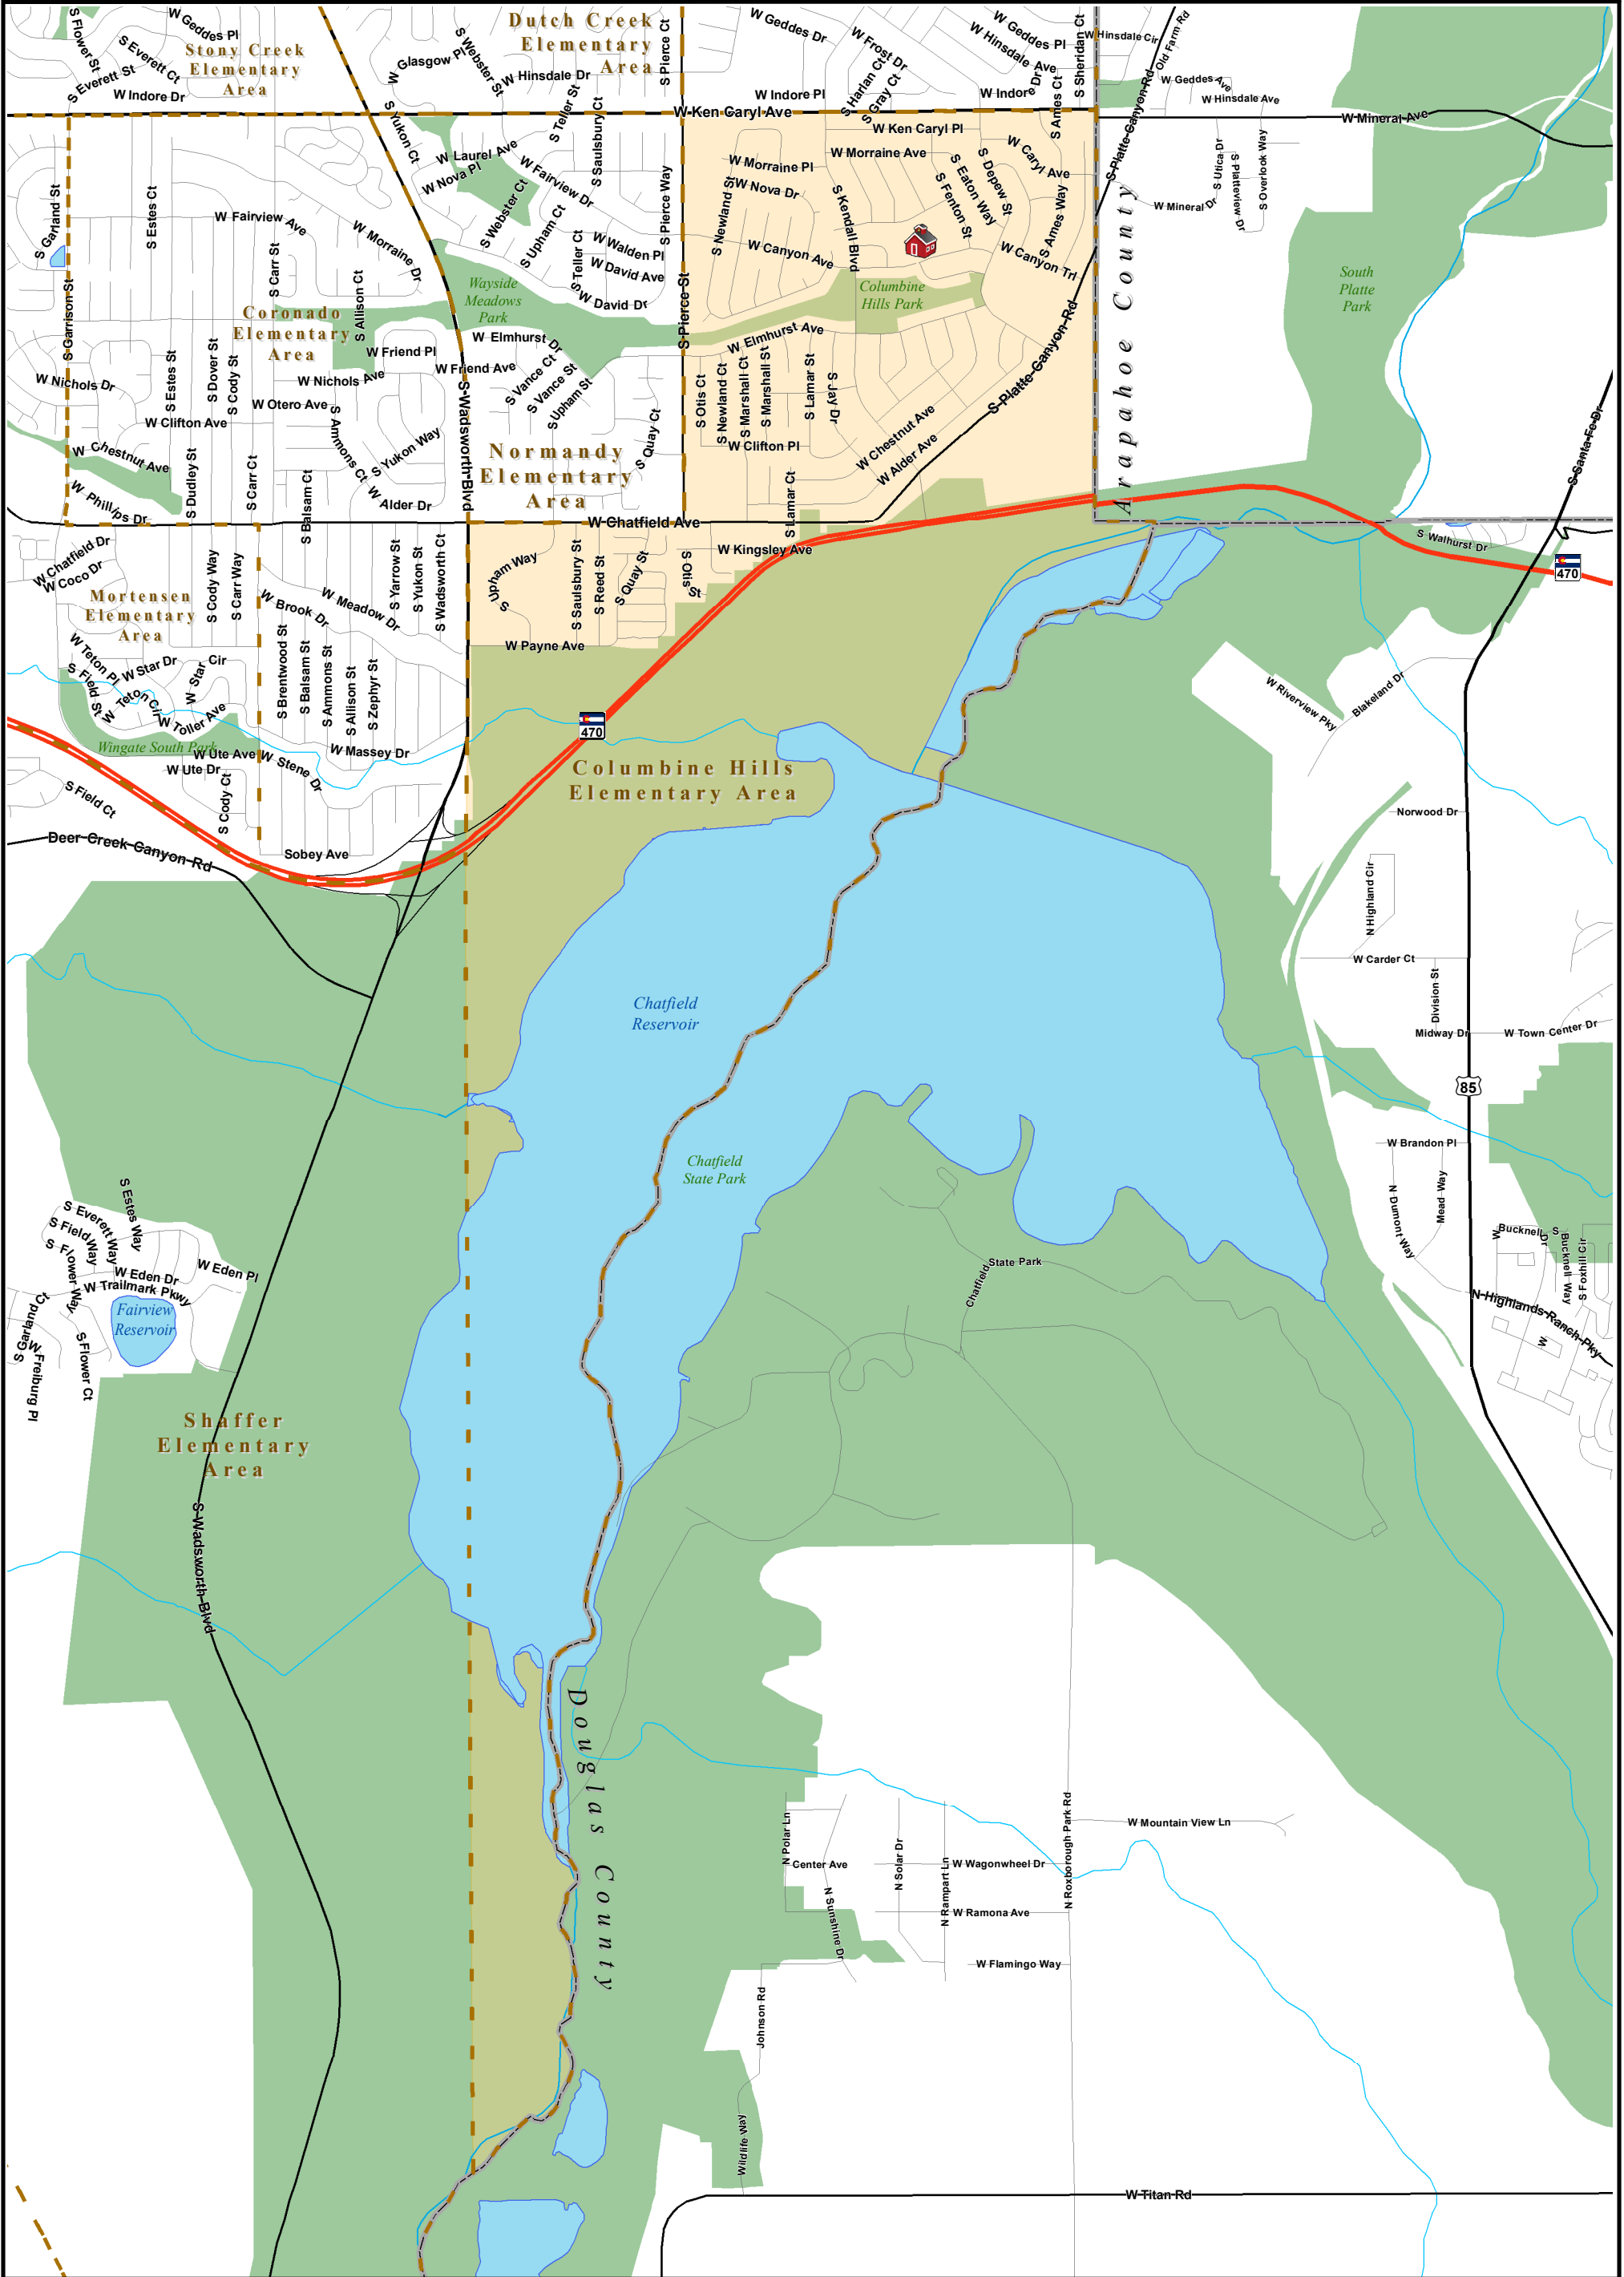

Columbine Hills Elementary

6005 W Canyon Ave, Littleton CO 80128

Columbine Attendance Area

303-982-5540

-  Columbine Hills Elementary
-  Columbine Hills Elementary Boundary
-  School Boundaries
-  Parks

Planning and Construction
303-982-2584

0 0.2 0.4
Miles

Location Code: 09500
School Code: 1861
Rev: 20120613

Disclaimer: This map is for cartographic use only and may contain information that is no longer current. Jefferson County Schools assumes no responsibility of any kind for use of this map. Please contact the Planning Department with any questions.