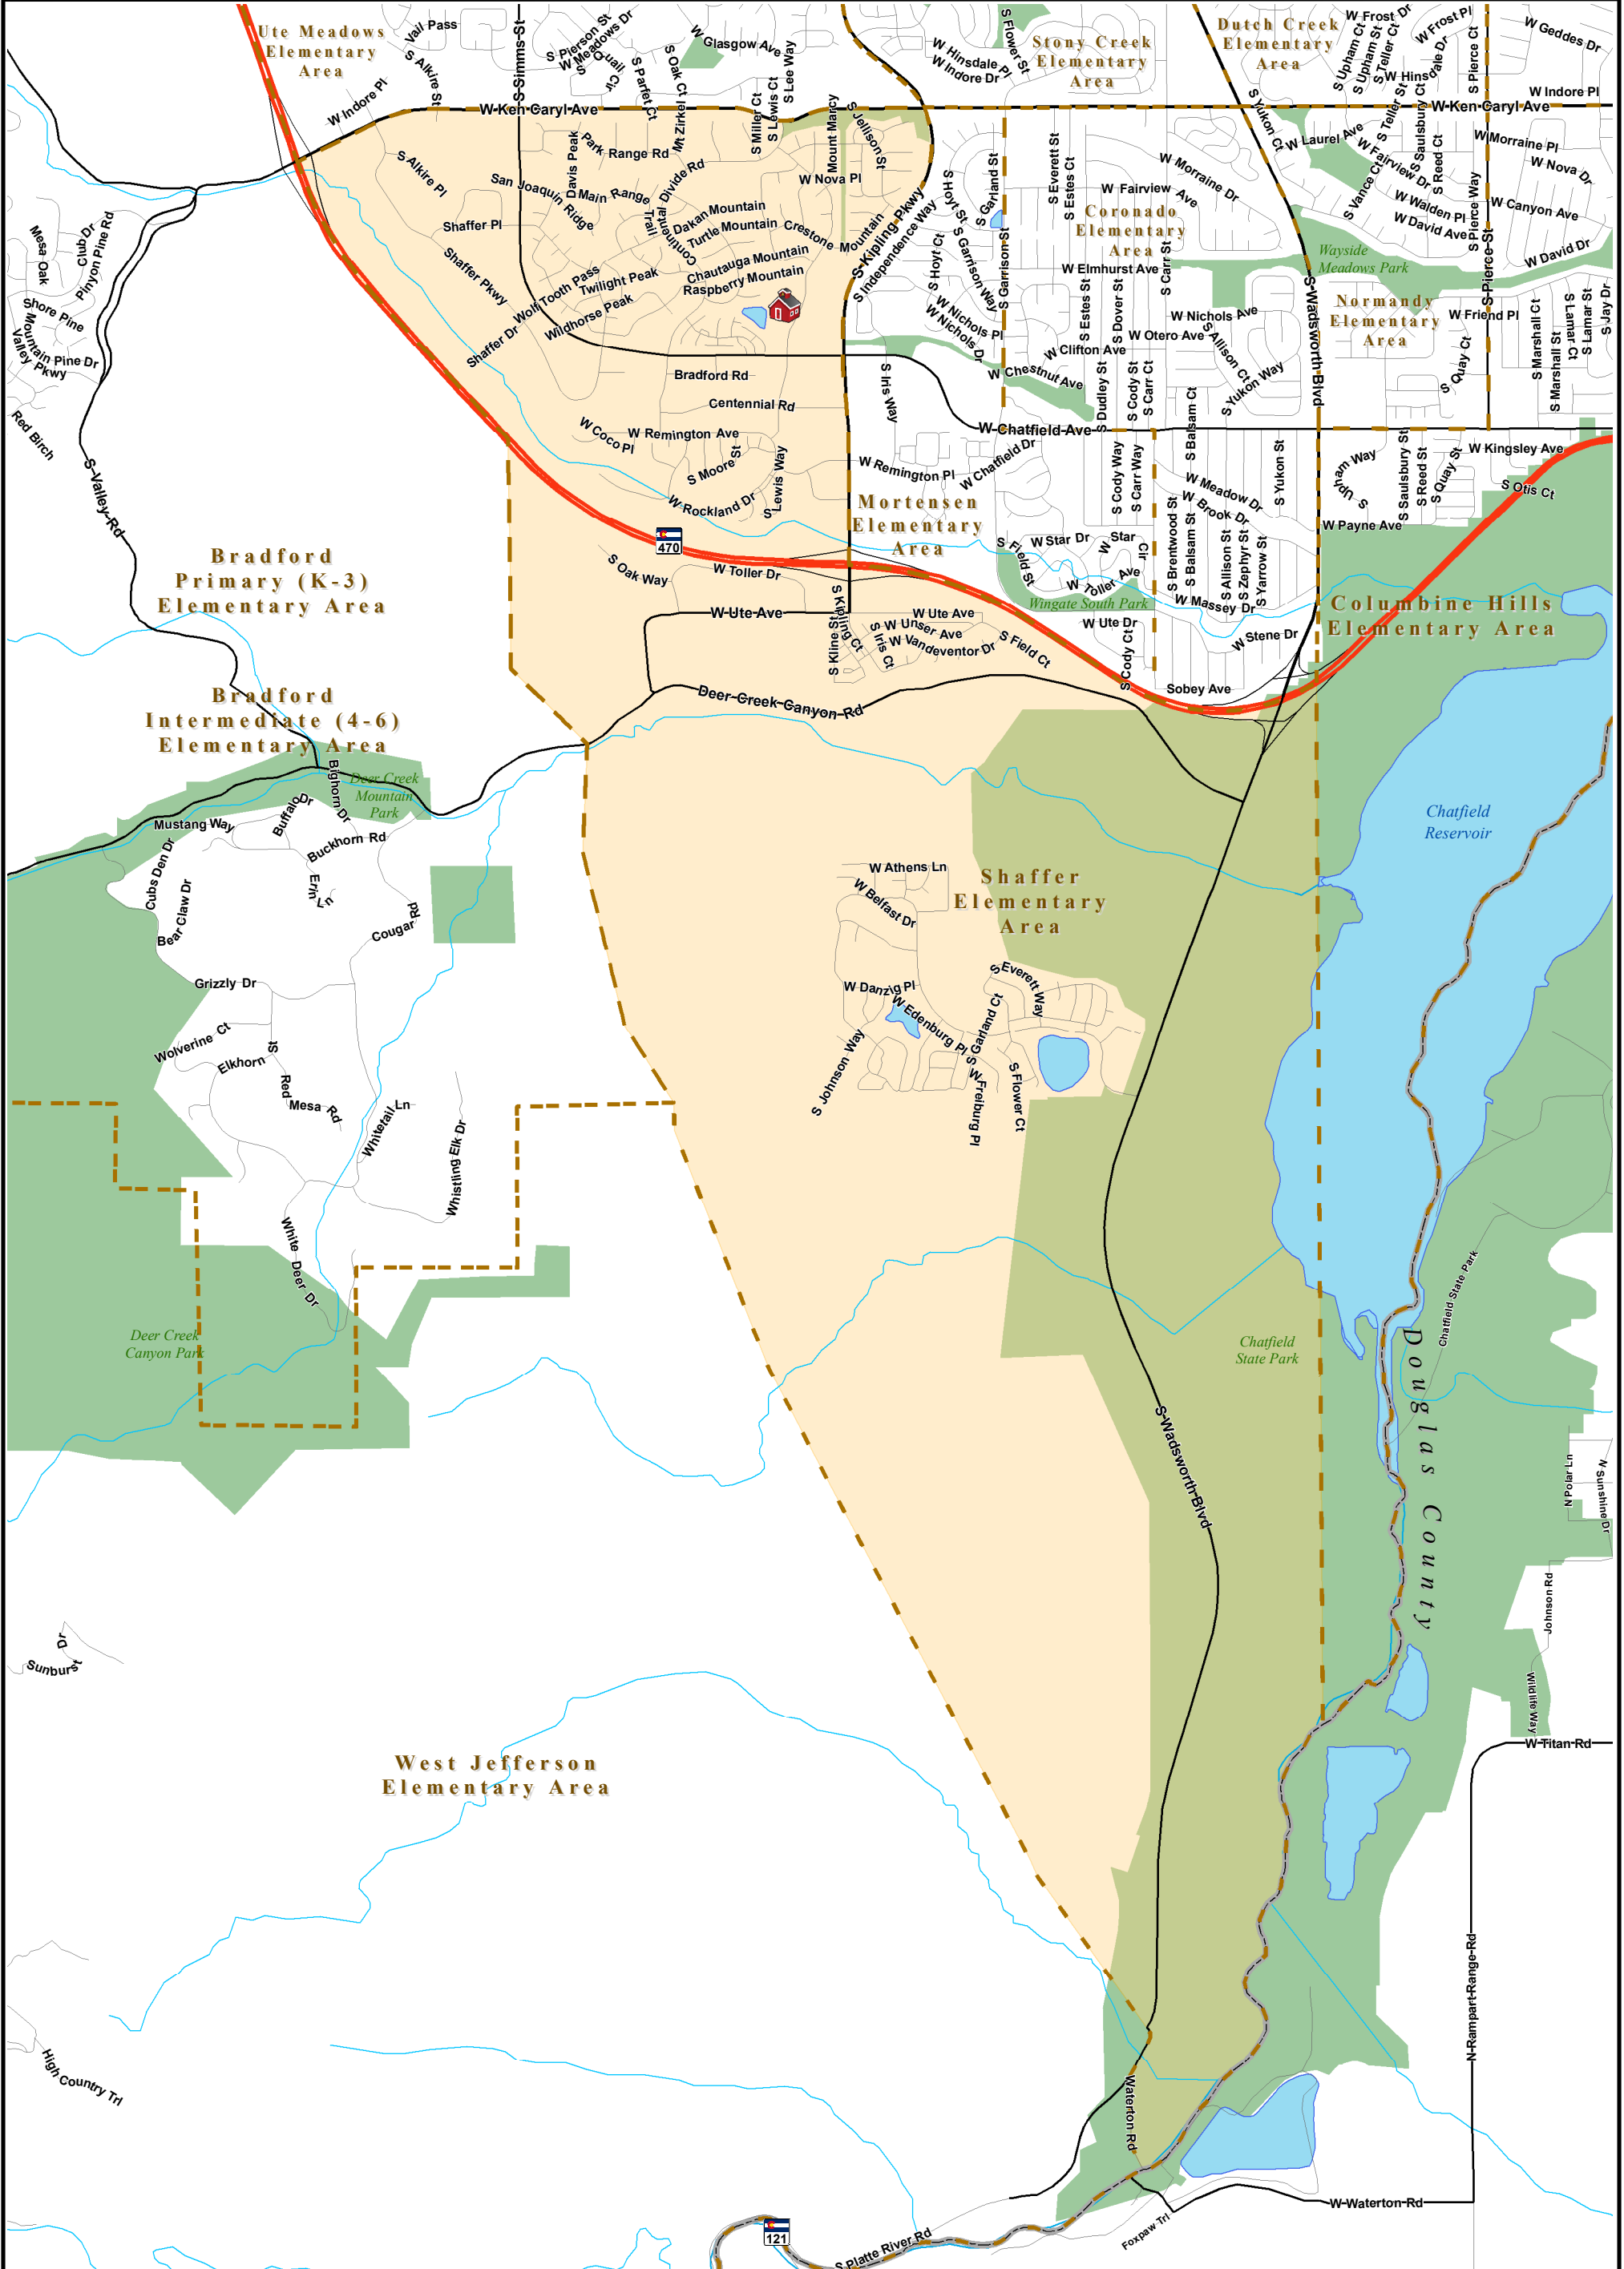

Shaffer Elementary

Chatfield Attendance Area

7961 Sangre de Cristo Rd, Littleton CO 80127

303-982-3901

Planning and Construction
303-982-2584

- Shaffer Elementary
- Shaffer Elementary Boundary
- School Boundaries
- Parks

Location Code: 40300
School Code: 7780
Rev: 20120613