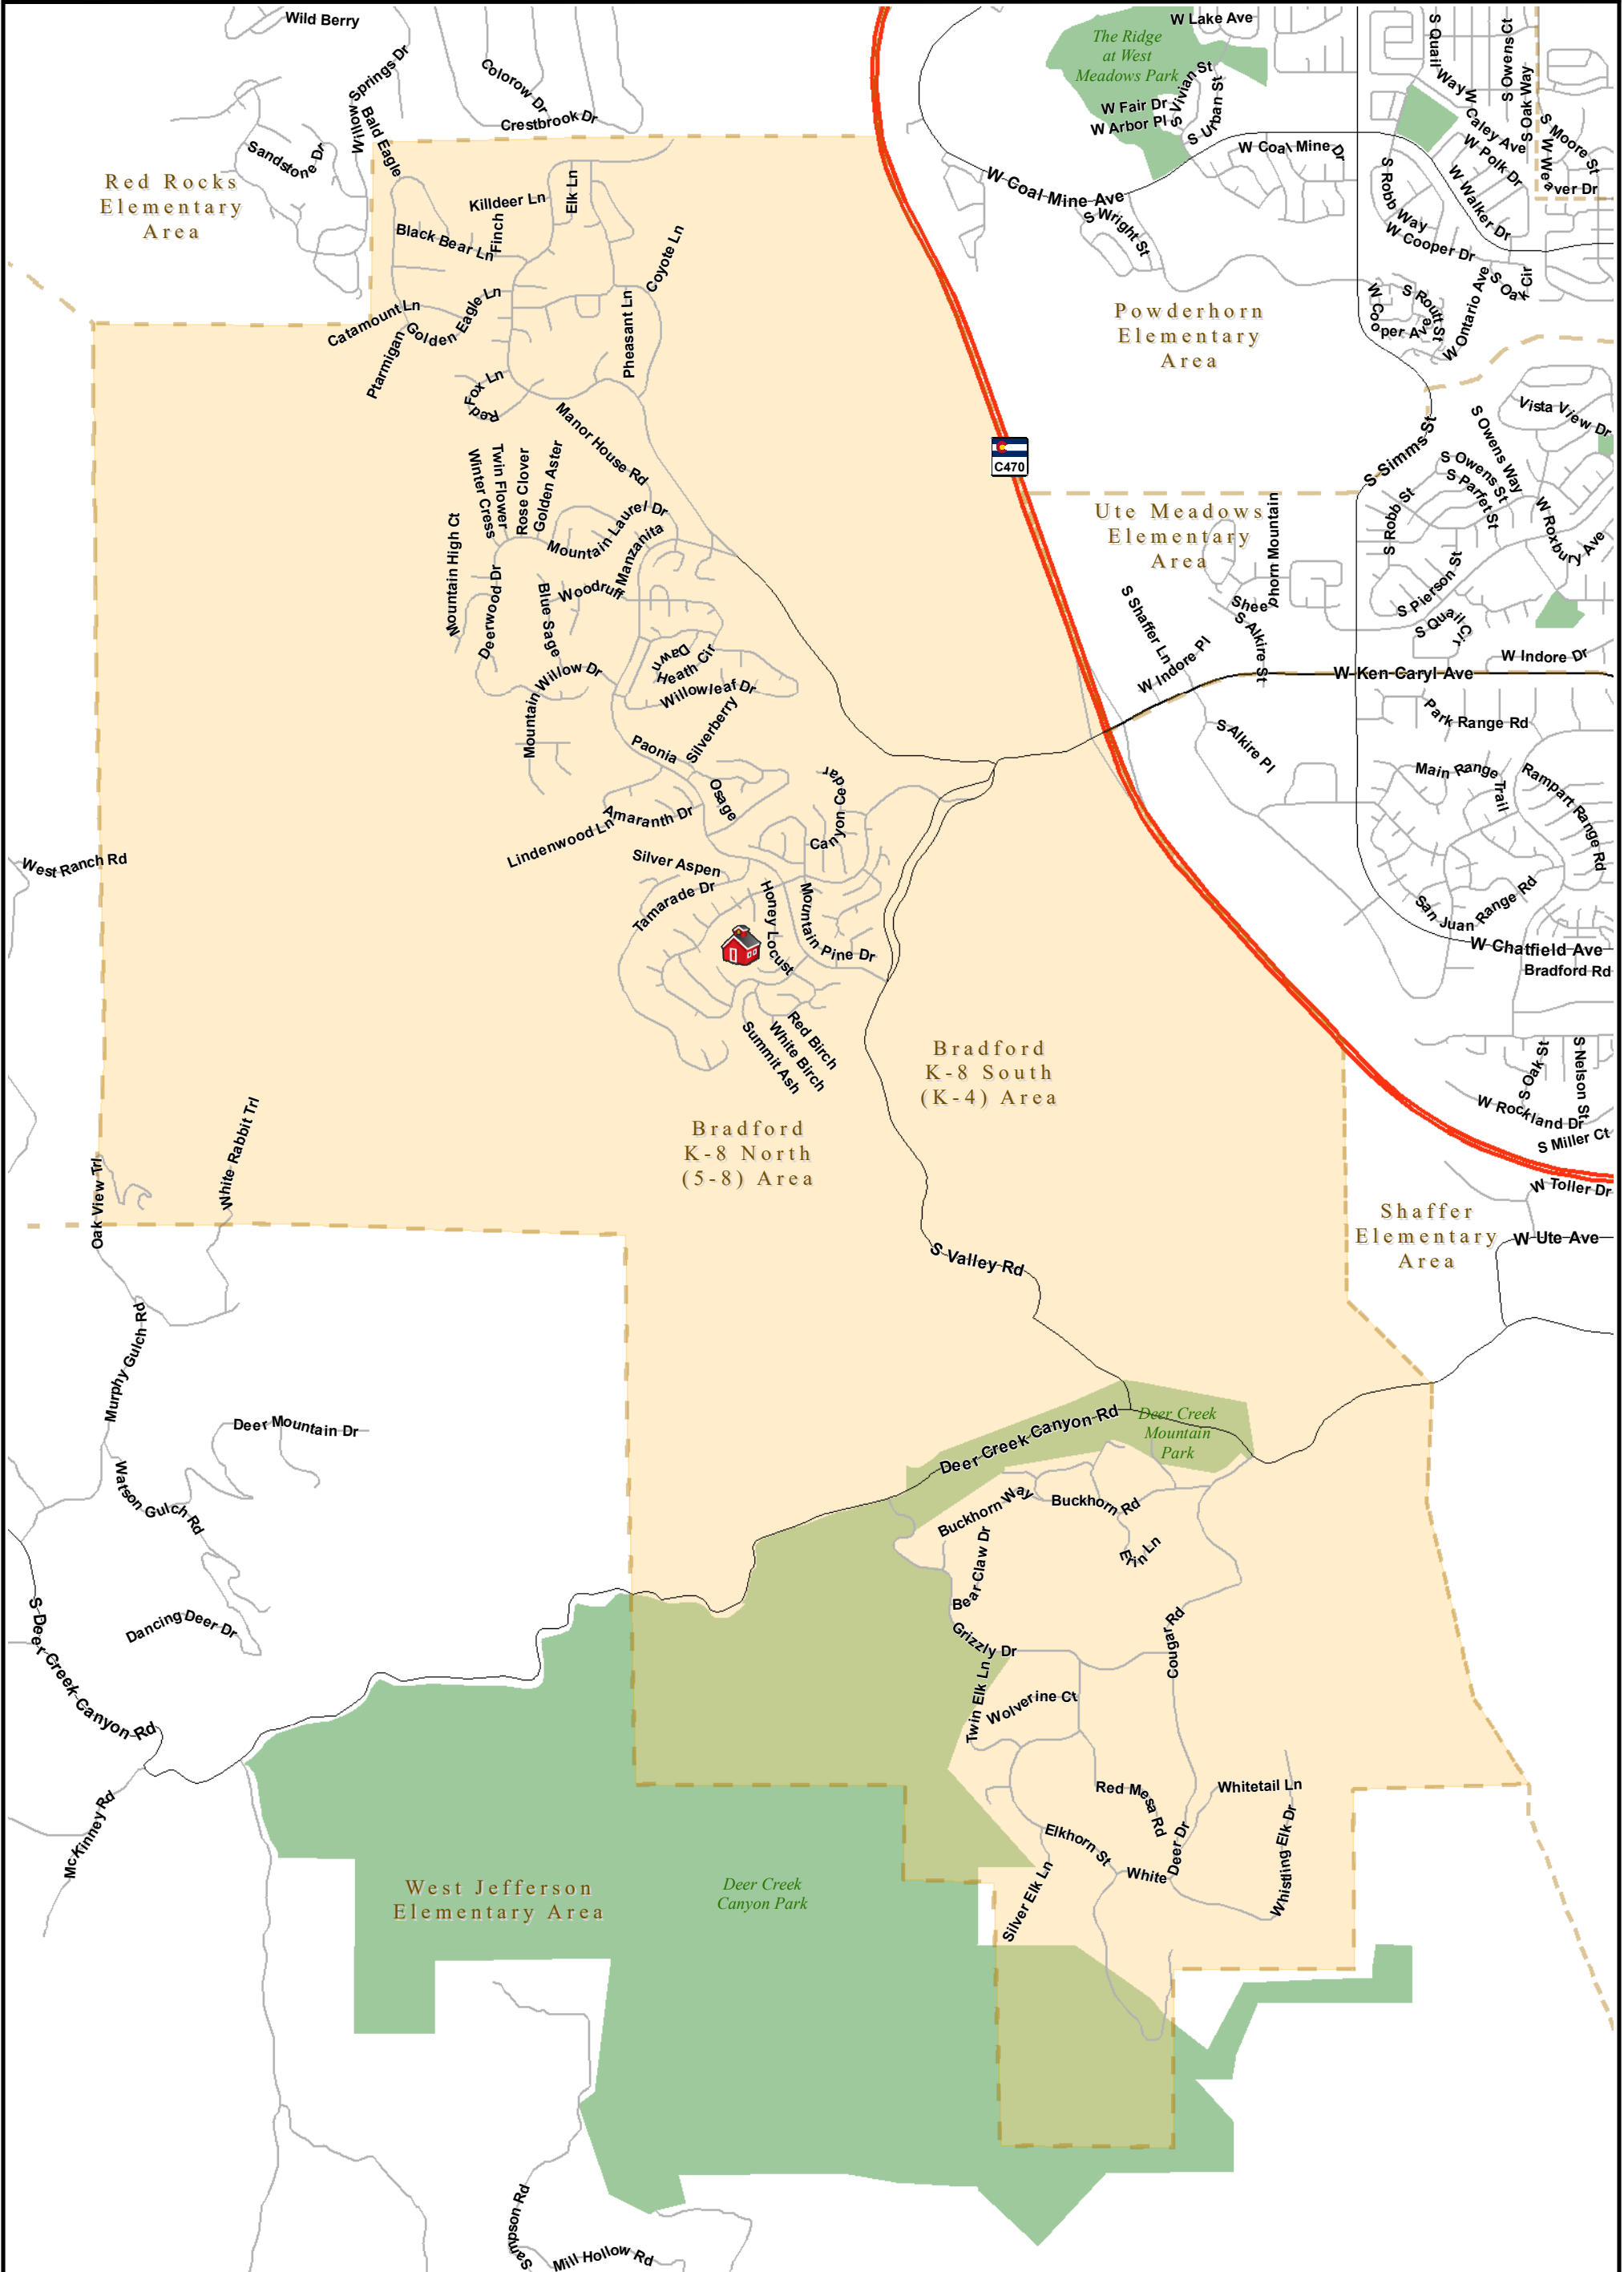

Bradford K-8 South (K-4)

Chatfield Attendance Area

1 White Oak Dr, Littleton, CO 80127
303-982-3480

JEFFCO
PUBLIC SCHOOLS

Planning and Property
303-982-2584

- Bradford K-8 South (K-4)
- Bradford K-8 South (K-4) Boundary
- School Boundaries
- Surrounding Counties
- Parks

Location Code: 04800
School Code: 0950
Rev: 20191223

Disclaimer: This map is for cartographic use only and may contain information that is no longer current. Jefferson County Schools assumes no responsibility of any kind for use of this map. Please contact the Planning Department with any questions.