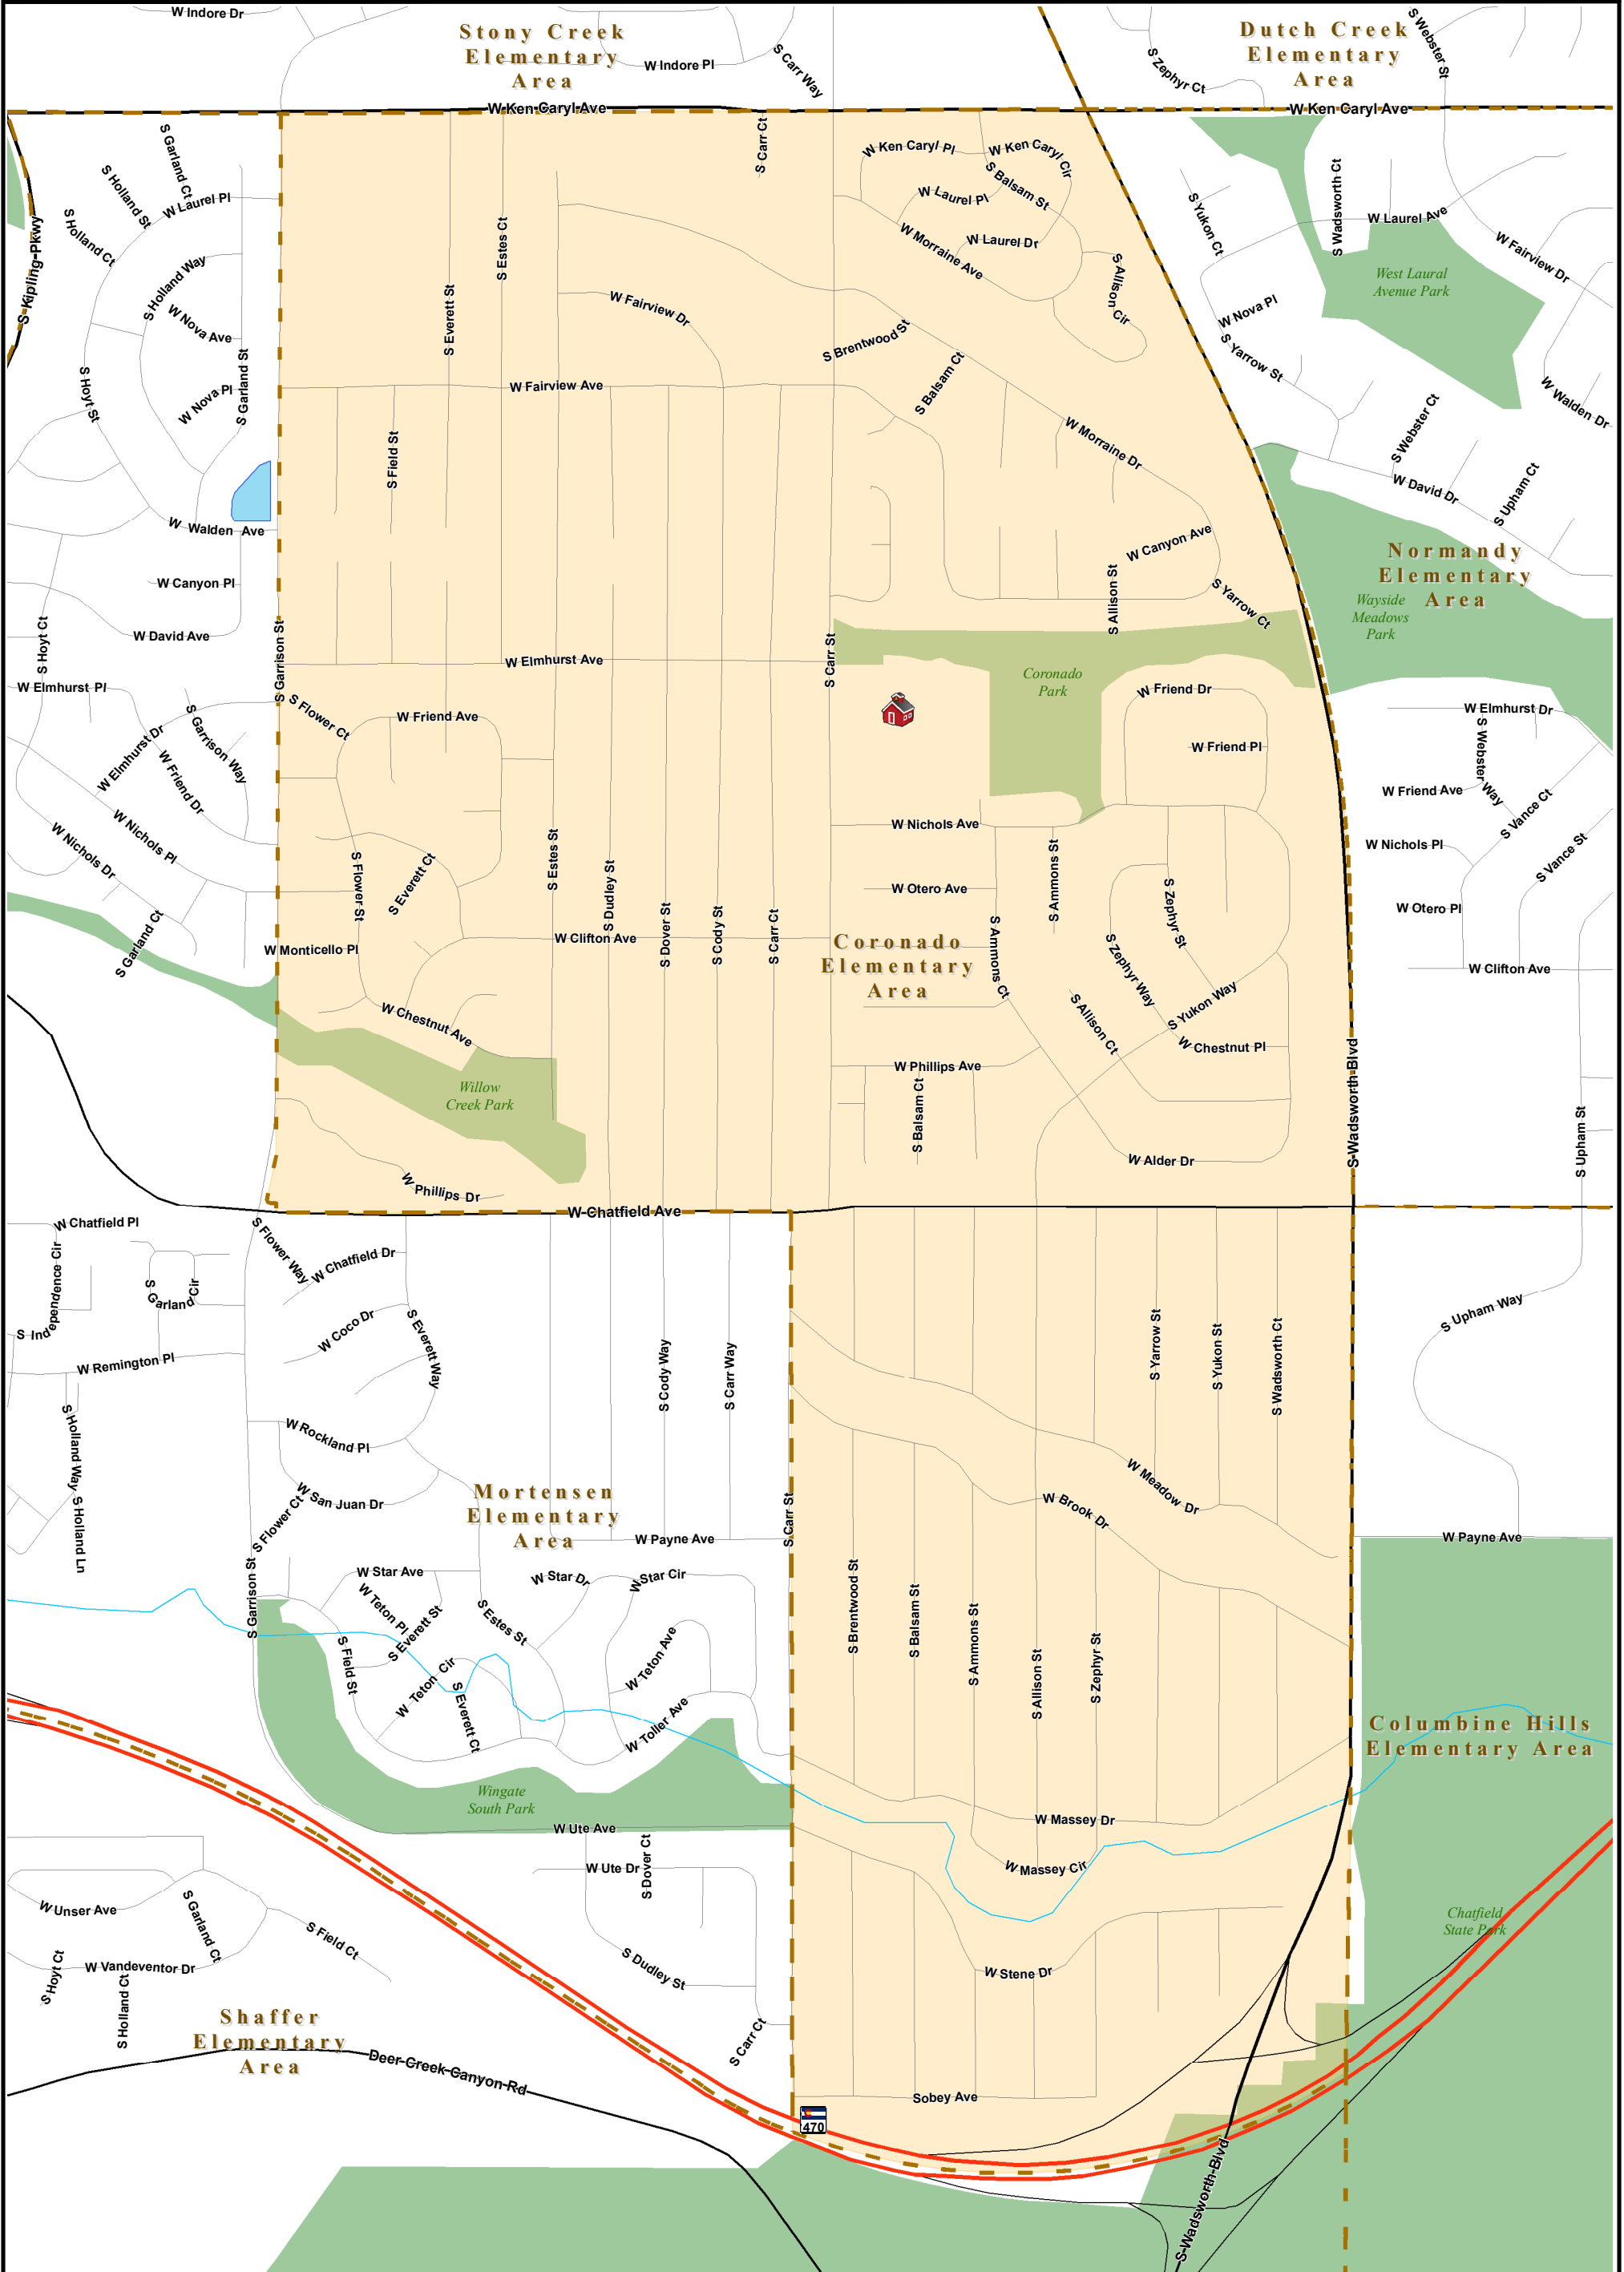

Coronado Elementary

Chatfield Attendance Area

7922 S Carr St, Littleton CO 80128

303-982-3737

Planning and Construction
303-982-2584

- Coronado Elementary
- Coronado Elementary Boundary
- School Boundaries
- Parks

Location Code: 09800
School Code: 1876
Rev: 20120613