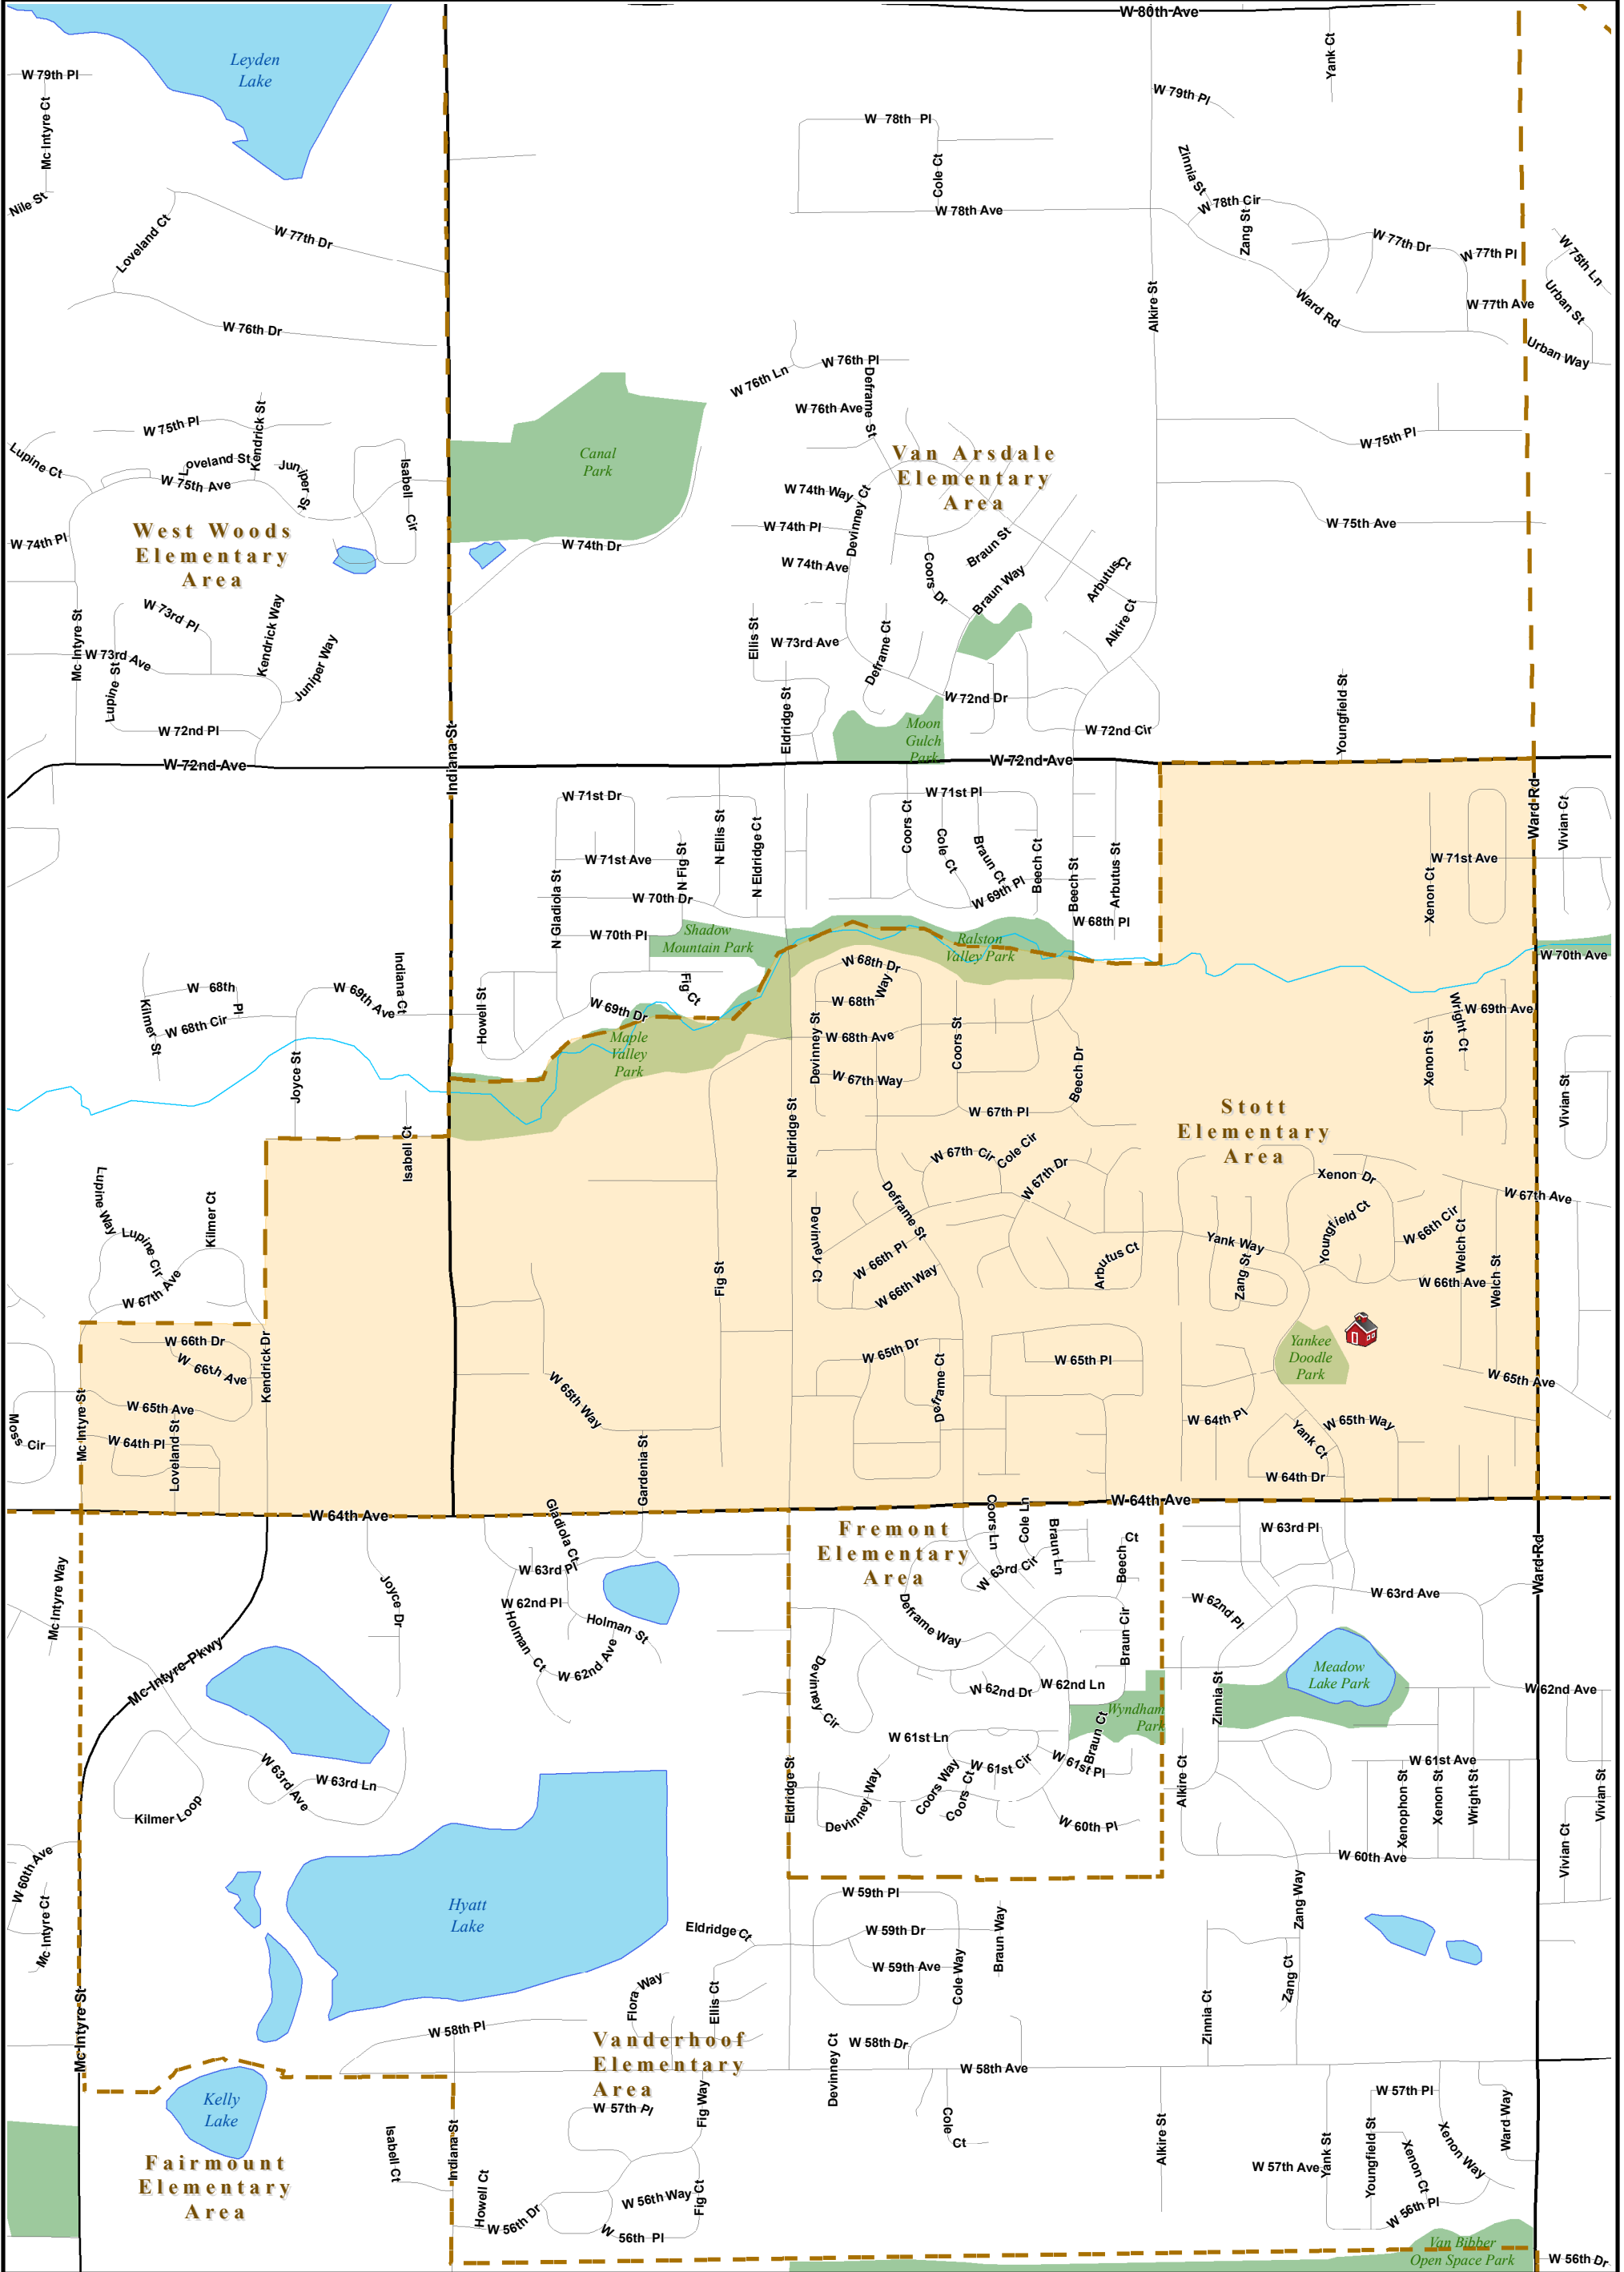

Stott Elementary

Arvada West Attendance Area

6600 Yank Way, Arvada CO 80004

303-982-2638

Planning and Construction
303-982-2584

- Stott Elementary
- Stott Elementary Boundary
- School Boundaries
- Parks

Location Code: 38200
School Code: 8300
Rev: 20120613

Disclaimer: This map is for cartographic use only and may contain information that is no longer current. Jefferson County Schools assumes no responsibility of any kind for use of this map. Please contact the Planning Department with any questions.

Stott Elementary School

6600 Yank Way, Arvada 80004 · Voice: 303.982.2638 · Arvada West Attendance Area

LEGAL DESCRIPTION

Beginning at Indiana St and Ralston Creek; east along Ralston Creek to Alkire St (extended); north along Alkire St to W 72nd Ave; east to Ward Rd; south to W 64th Ave; west to McIntyre St; north ¼ mile along McIntyre St; east to Kendrick Dr; north to W 68th Ave; east to Indiana St; north to Ralston Creek, point of beginning.