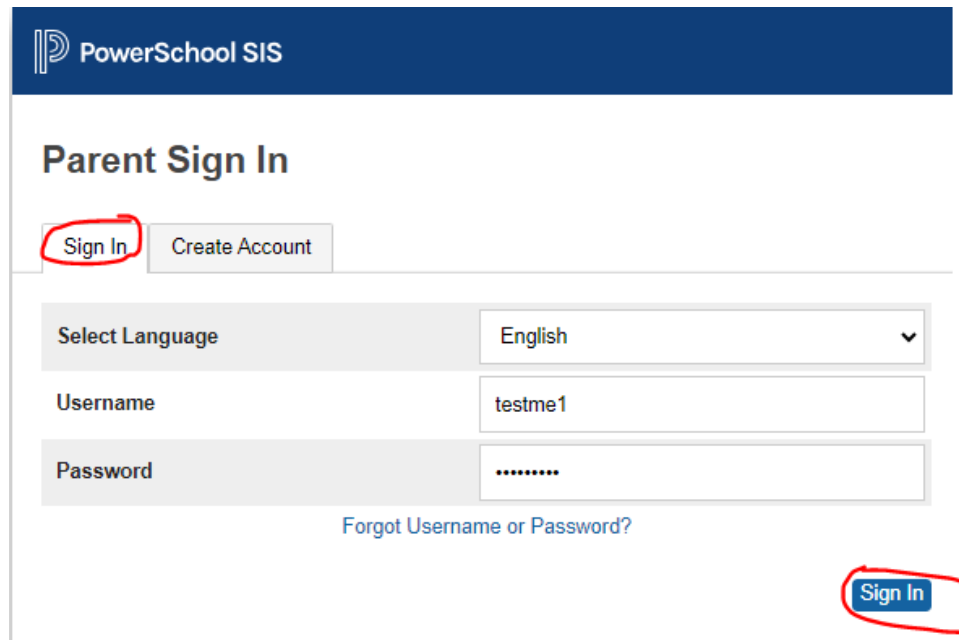

Tam sim no, koj tuaj yeem rau npe nkag lab npauv mus rau lub App los sis hauv Online los ntawm tus URL:

[https://powerschool.tulaschool.org/.](https://powerschool.tulaschool.org/)

Koj yuav tsis tas yuav ntaus koj cov ntaub ntawv pov thawj ntawm tus neeg siv uas koj tau tsim ua ntej no rau li, thiab nws yuav tsim koj mus rau koj tus tub ntxhais kawm ntawv tau.