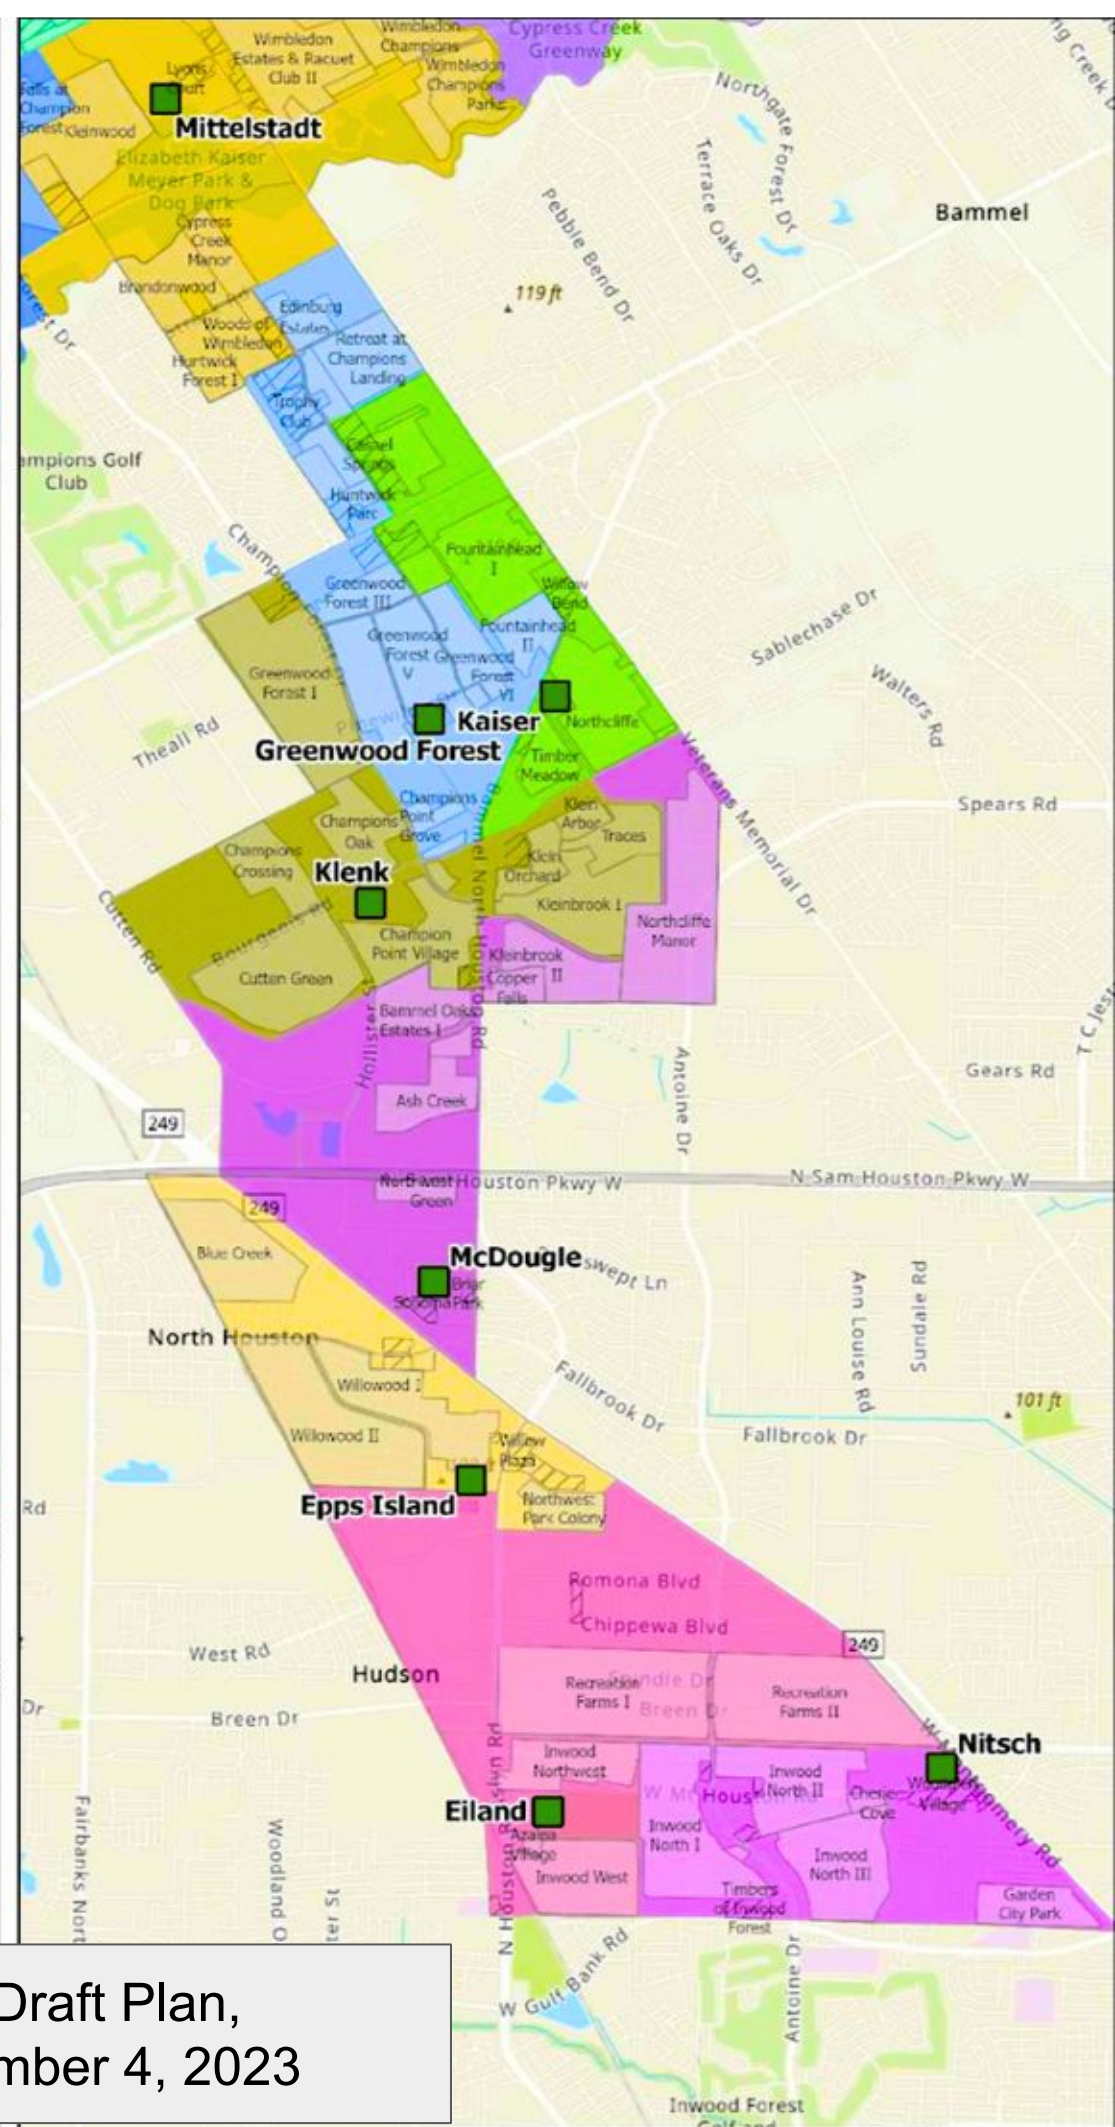

- Proposed Elementary Boundaries**
- Benfer
  - Benignus
  - Bernshausen
  - Blackshear
  - Brill
  - Ehrhardt
  - Eiland
  - Epps Island
  - Fox
  - Frank
  - French
  - Greenwood Forest
  - Hassler
  - Haude
  - Kaiser
  - Klenk
  - Kohrville
  - Krahn
  - Kreinhop
  - Kuehnle
  - Lemm
  - Mahaffey
  - McDougle
  - Metzler
  - Mittelstadt
  - Mueller
  - Nitsch
  - Northampton
  - Roth
  - Schultz
  - Theiss
  - Zwick
- Subdivisions**
- Multi-Family
  - Single-Family

Elementary Draft Plan,  
Updated December 4, 2023

Elementary Draft Plan,  
Updated December 4, 2023

	Utilization with Transfers				
	24-25	25-26	26-27	27-28	28-29
Benfer	94%	92%	92%	90%	89%
Benignus	88%	90%	88%	90%	91%
Bernshausen	87%	87%	85%	86%	87%
Blackshear	83%	84%	88%	89%	91%
Brill	87%	90%	92%	93%	93%
Ehrhardt	95%	94%	95%	94%	96%
Fox	91%	91%	90%	89%	88%
Frank	73%	70%	71%	70%	73%
French	86%	83%	82%	82%	82%
Hassler	69%	64%	62%	62%	59%
Haude	81%	80%	79%	79%	80%
Kohrville	81%	79%	77%	78%	80%
Krahn	93%	94%	88%	86%	86%
Kreinhop	73%	78%	82%	82%	80%
Kuehnle	94%	95%	93%	89%	88%
Lemm	81%	83%	85%	88%	88%
Mahaffey	90%	93%	93%	93%	94%
Metzler	97%	96%	95%	93%	91%
Mittelstadt	87%	84%	82%	80%	78%
Mueller	56%	55%	57%	57%	57%
Northampton	82%	86%	91%	94%	100%
Roth	92%	91%	90%	91%	88%
Schultz	91%	91%	93%	96%	97%
Theiss	97%	91%	86%	84%	83%
Zwink	83%	81%	82%	81%	83%
<b> </b>					
Eiland	84%	84%	83%	82%	82%
Epps Island	97%	93%	90%	89%	88%
Greenwood Forest	79%	78%	77%	78%	80%
Kaiser	89%	89%	89%	87%	86%
Klenk	88%	85%	81%	80%	79%
McDougle	72%	69%	69%	66%	67%
Nitsch	75%	76%	73%	73%	73%