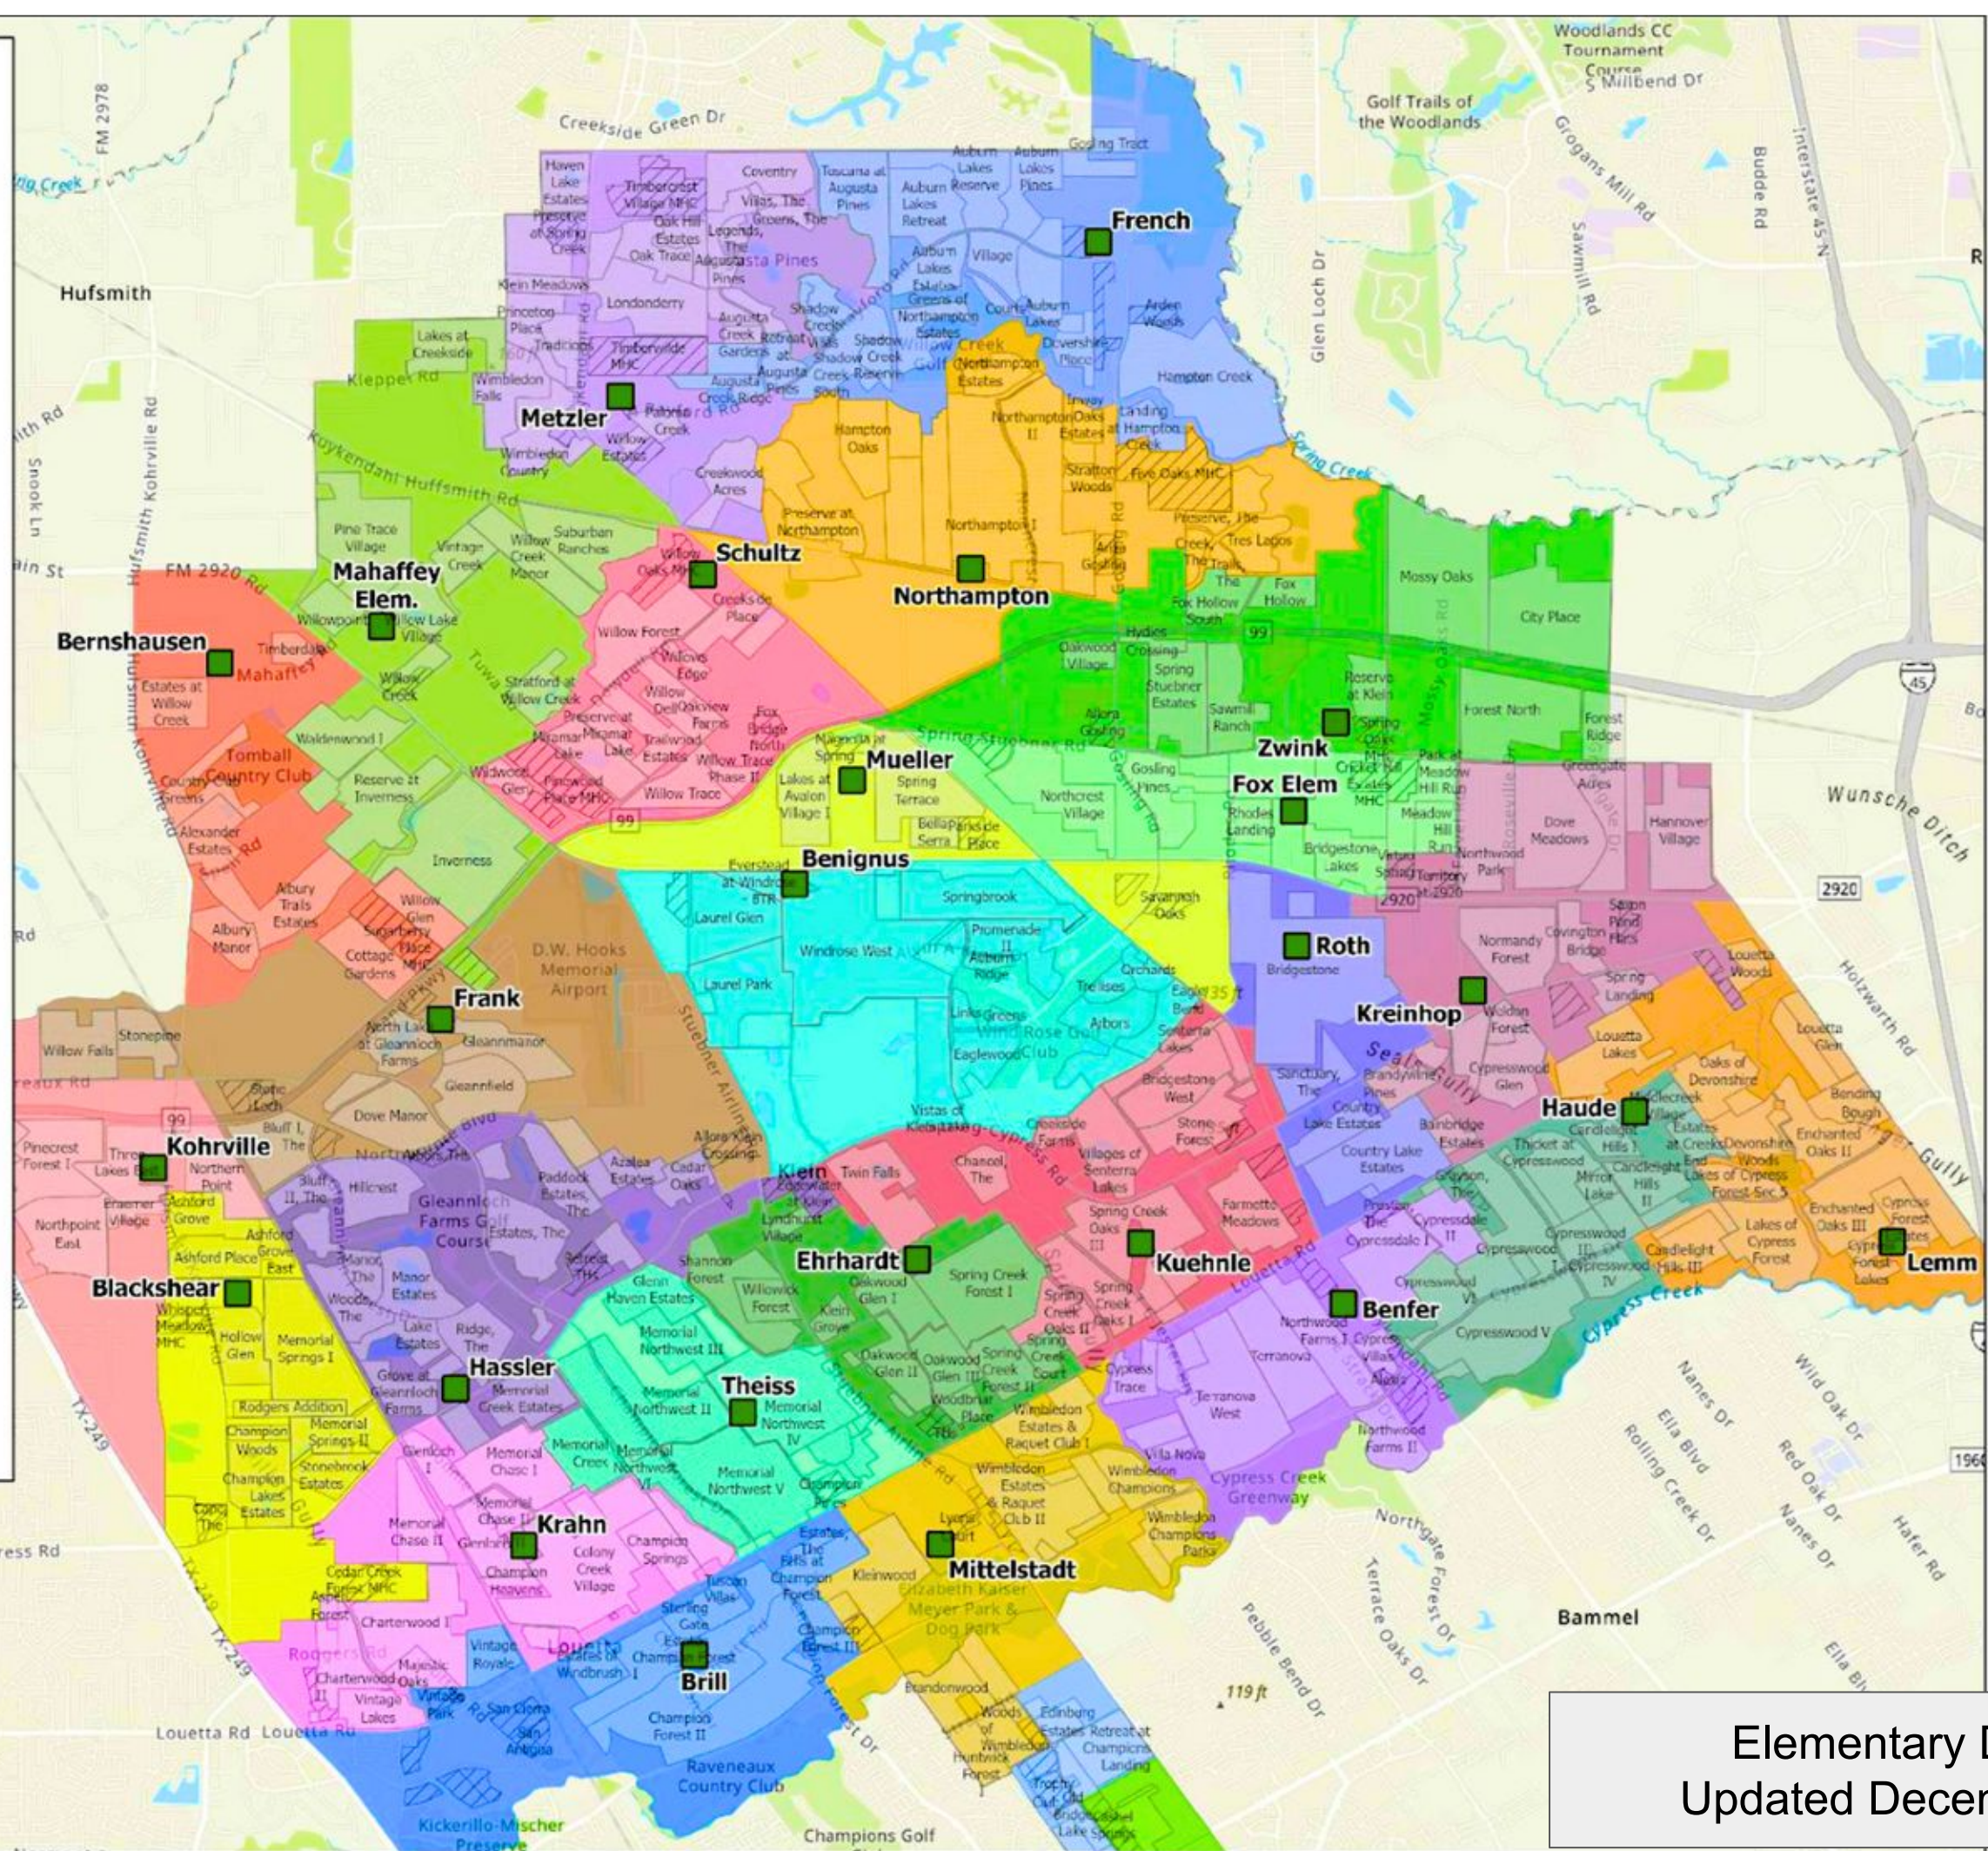

- Proposed Elementary Boundaries**
- Benfer
  - Benignus
  - Bernshausen
  - Blackshear
  - Brill
  - Ehrhardt
  - Eiland
  - Epps Island
  - Fox
  - Frank
  - French
  - Greenwood Forest
  - Hassler
  - Haude
  - Kaiser
  - Klenk
  - Kohrville
  - Krahn
  - Kreinhop
  - Kuehnle
  - Lemm
  - Mahaffey
  - McDougle
  - Metzler
  - Mittelstadt
  - Mueller
  - Nitsch
  - Northampton
  - Roth
  - Schultz
  - Theiss
  - Zwick
- Subdivisions**
- Multi-Family
  - Single-Family

Elementary Draft Plan,  
Updated December 4, 2023

Elementary Draft Plan,  
Updated December 4, 2023

	Utilization with Transfers				
	24-25	25-26	26-27	27-28	28-29
Benfer	94%	92%	92%	90%	89%
Benignus	88%	90%	88%	90%	91%
Bernshausen	87%	87%	85%	86%	87%
Blackshear	83%	84%	88%	89%	91%
Brill	87%	90%	92%	93%	93%
Ehrhardt	95%	94%	95%	94%	96%
Fox	91%	91%	90%	89%	88%
Frank	73%	70%	71%	70%	73%
French	86%	83%	82%	82%	82%
Hassler	69%	64%	62%	62%	59%
Haude	81%	80%	79%	79%	80%
Kohrville	81%	79%	77%	78%	80%
Krahn	93%	94%	88%	86%	86%
Kreinhop	73%	78%	82%	82%	80%
Kuehnle	94%	95%	93%	89%	88%
Lemm	81%	83%	85%	88%	88%
Mahaffey	90%	93%	93%	93%	94%
Metzler	97%	96%	95%	93%	91%
Mittelstadt	87%	84%	82%	80%	78%
Mueller	56%	55%	57%	57%	57%
Northampton	82%	86%	91%	94%	100%
Roth	92%	91%	90%	91%	88%
Schultz	91%	91%	93%	96%	97%
Theiss	97%	91%	86%	84%	83%
Zwink	83%	81%	82%	81%	83%
<b> </b>					
Eiland	84%	84%	83%	82%	82%
Epps Island	97%	93%	90%	89%	88%
Greenwood Forest	79%	78%	77%	78%	80%
Kaiser	89%	89%	89%	87%	86%
Klenk	88%	85%	81%	80%	79%
McDougle	72%	69%	69%	66%	67%
Nitsch	75%	76%	73%	73%	73%