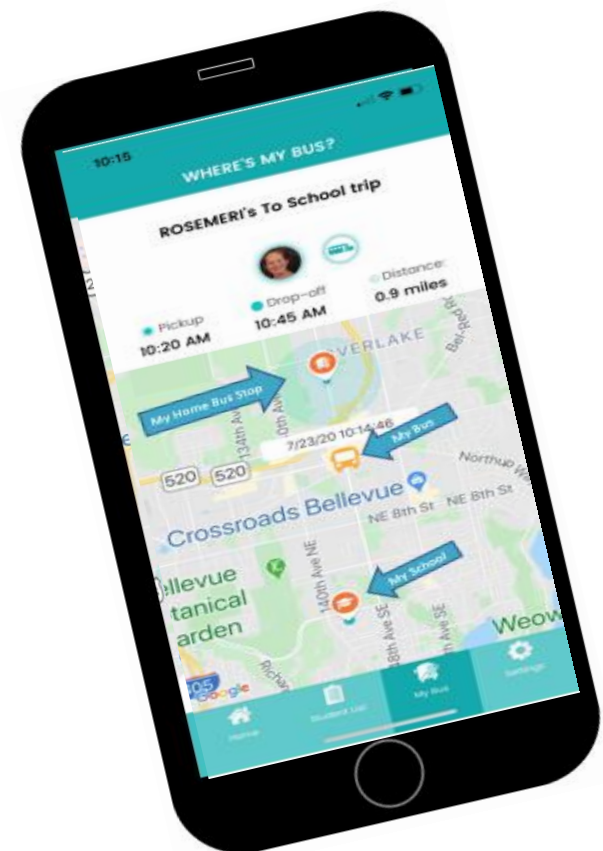

Bellevue School District

EDULOG PARENT PORTAL

Real-time information about your child's school bus transportation

Bellevue School District parents: - Our school district provides the Edulog Parent Portal smart phone app to help you receive information about your child's school bus ride. It allows you to (1) access designated bus stop times and locations, (2) see real time information about the location of your child's school bus and (3) receive notifications when the bus is getting close.

PLEASE VISIT THE WEBSITE, WWW.BSD405.ORG, FOR MORE INFORMATION OR CONTACT TRANSPORTATION AT 425-456-4512

See when the school bus is approaching your bus stop!

HOW TO GET UP AND RUNNING:

- Review the "Getting Started" video
- Download the App and register
- Enter your student's security information
- See your student's bus stop time and location
- Locate your school bus and receive alerts

Need help? Contact: transportation@bsd405.org

Point your smart phone camera at the QR code to load the app