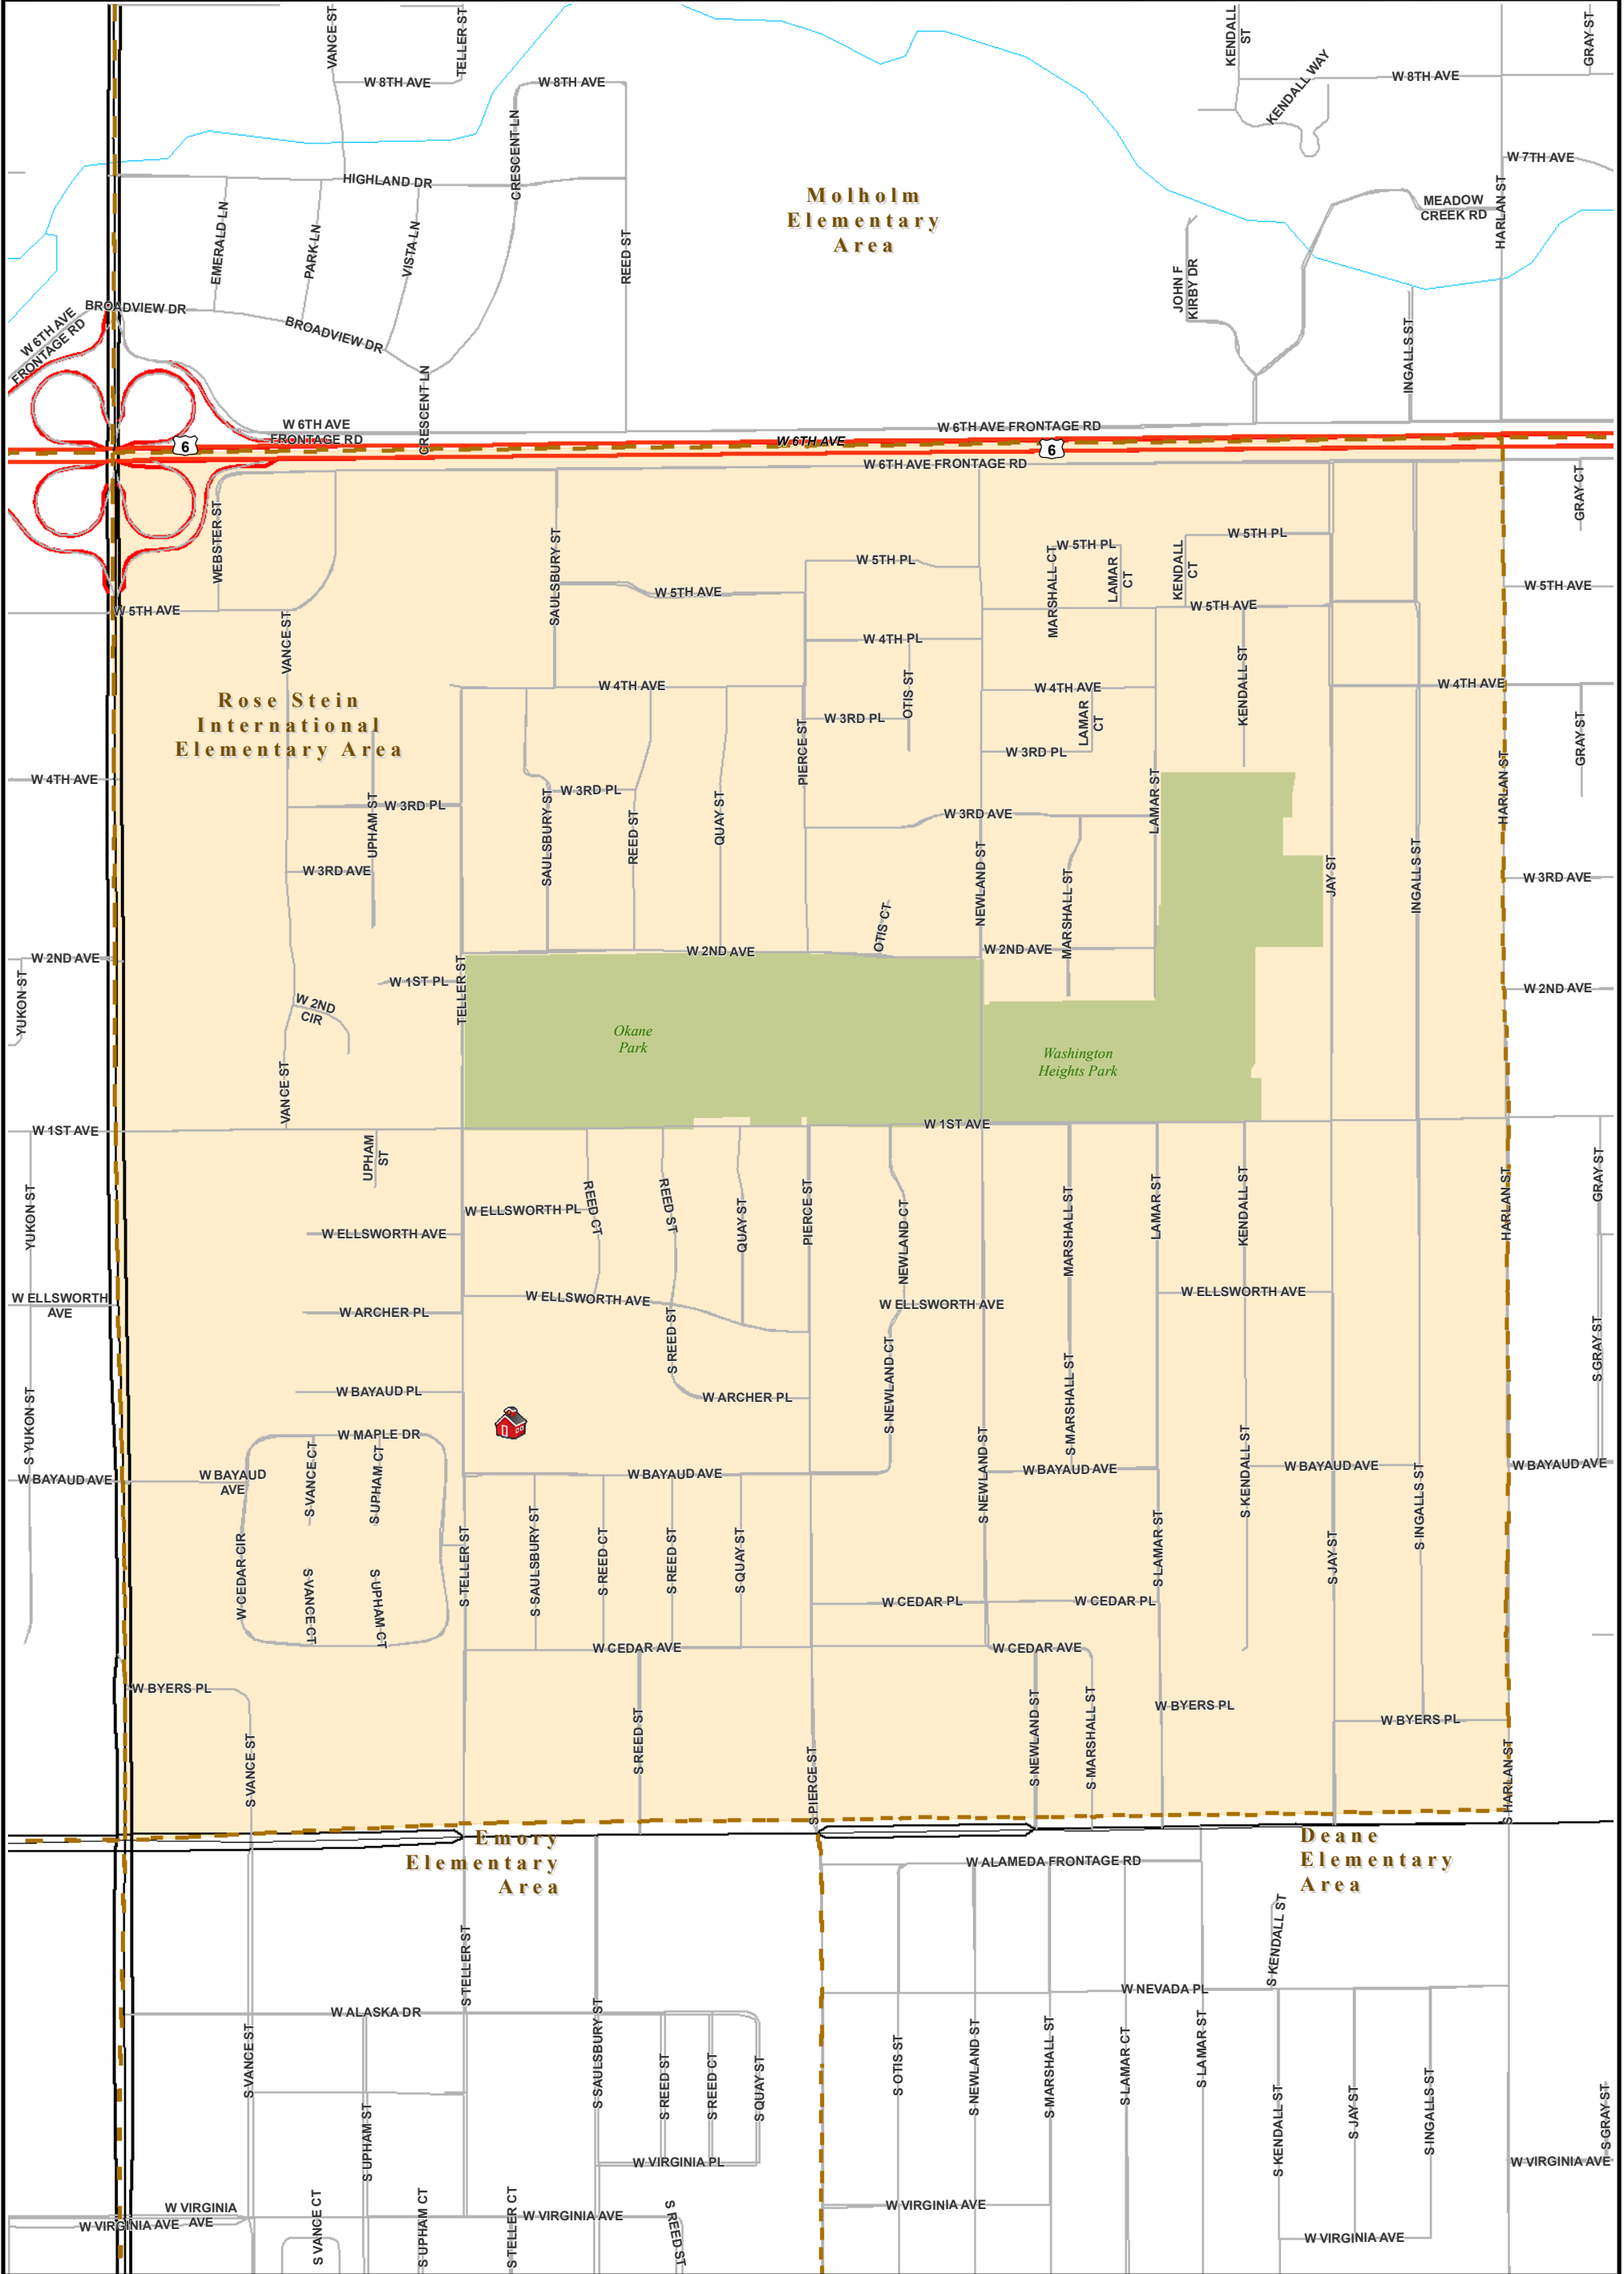

Rose Stein International Elementary

80 S Teller St, Lakewood CO 80226
303-982-6479

Alameda Attendance Area

-  Rose Stein International Elementary
-  Rose Stein International Elementary Boundary
-  School Boundaries
-  Parks

Planning and Property
303-982-2584

Location Code: 43100
School Code: 7468
Rev: 20170118

Disclaimer: This map is for cartographic use only and may contain information that is no longer current. Jefferson County Schools assumes no responsibility of any kind for use of this map. Please contact the Planning Department with any questions.

Rose Stein International Elementary School

80 South Teller Street, Lakewood 80226 · Voice: 303.982.9144 · Alameda Attendance Area

LEGAL DESCRIPTION

Beginning at W 6th Ave and Wadsworth Blvd; east on W 6th Ave to Harlan St; south to W Alameda Ave; west to S Wadsworth Blvd; north to W 6th Ave, point of beginning.