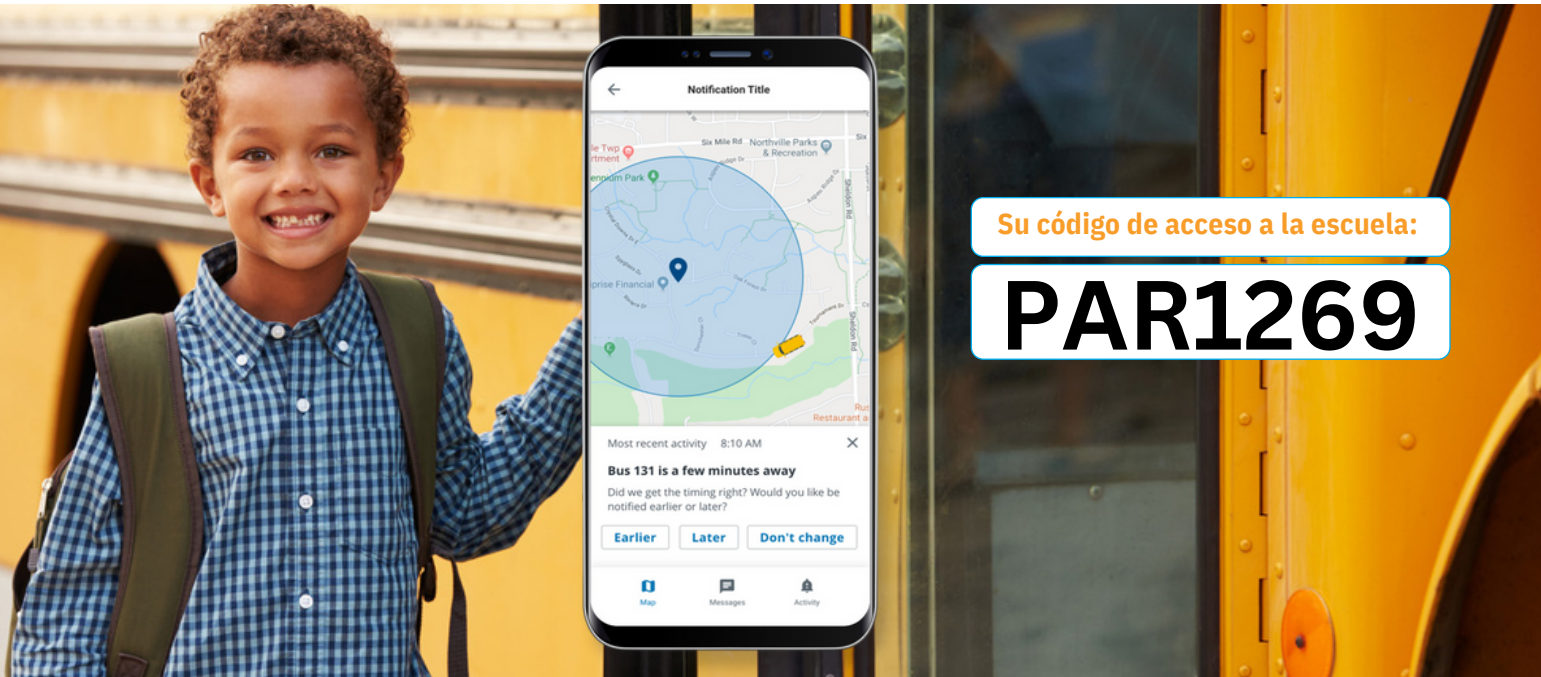

Set up Zonar MyView:

1. Download the Zonar MyView app from the App Store or Google Play.
2. Enter the above School Access Code.
3. In the search field, enter the bus or route number you want to follow. Complete this step for all the buses your students ride throughout the week.
4. Enter your child's unique student ID.
5. Create alert zones around drop-off and pick-up points.

When your child's bus enters an alert zone, you will receive notification by email or text.

Trust that your information is secure.

Security is priority one, especially where student information is concerned. All parent information is locked down and password protected within the app to prevent unauthorized people from opening the app and viewing the child's bus information.

Key features

- View a real-time, map-based bus locator
- Guarantee parent and student information privacy
- Create custom zones for each stop and facility
- Send email alerts and SMS messages
- Available on smartphones and tablets

Su código de acceso a la escuela:

PAR1269

Le da tranquilidad.

Alivie su carga diaria.

Criar niños no es fácil. Esta aplicación móvil sencilla le permite verificar la ubicación del autobús escolar cuando quiera.