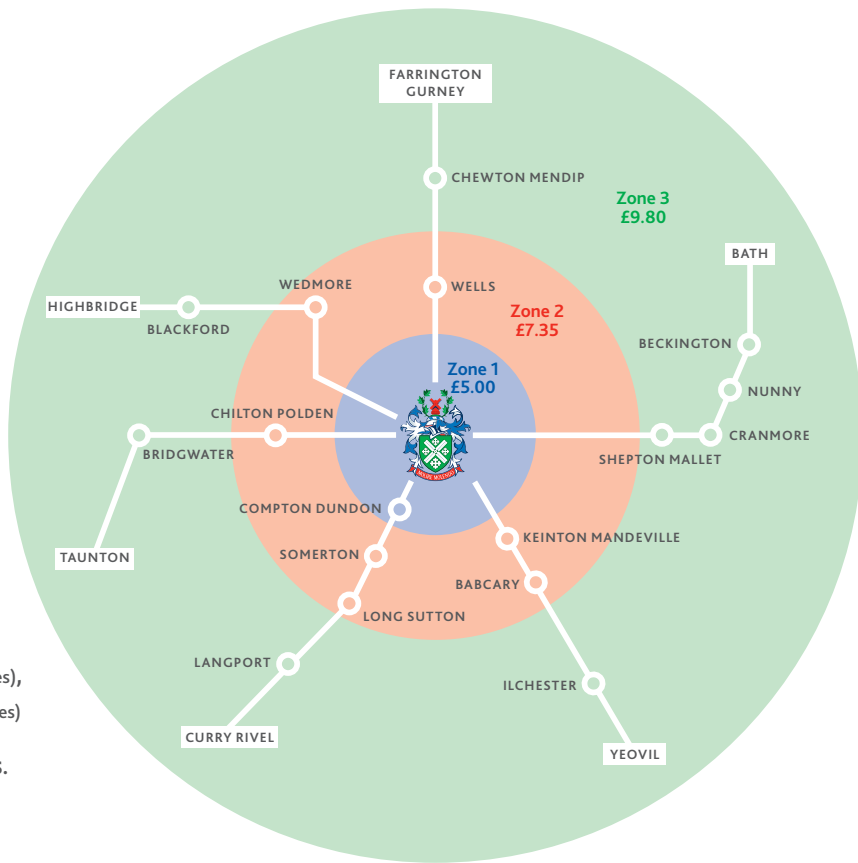

Millfield and Millfield Prep Minibus Service

Millfield has a fantastic minibus service, running across eight routes, available to get you to and from our Senior and Prep Schools.

Our current advertised routes are flexible to cater for our pupils' needs, so talk to us about using this service.

The service is for children age 5 upwards (Year 1). Each minibus has a capacity for 12 passengers so early registration of interest is advised.

- Monday to Friday return service (and Saturday mornings) during term time
- Convenient and safe pick up points
- Flexible day choices – pick which days suit you
- DBS cleared experienced drivers, employed by Millfield, who carry a phone for easy parental contact
- Excellent value for money
- Zonal charging (daily return): Zone 1 – £5.00 (up to 3.5 miles), Zone 2 – £7.35 (up to 10 miles) and Zone 3 – £9.80 (over 10 miles)

Timetables are available at millfieldschool.com/minibus. For further enquiries or to book a place, please contact Jane Dykes in the Transport Office on 01458 444351 or email dykes.j@millfieldschool.com

Places are available on a first come basis. Please make bookings in advance of each term. If no spaces are available, names will be added to a waiting list. Half a term's notice is required for withdrawing a child from the service.

MILLFIELD