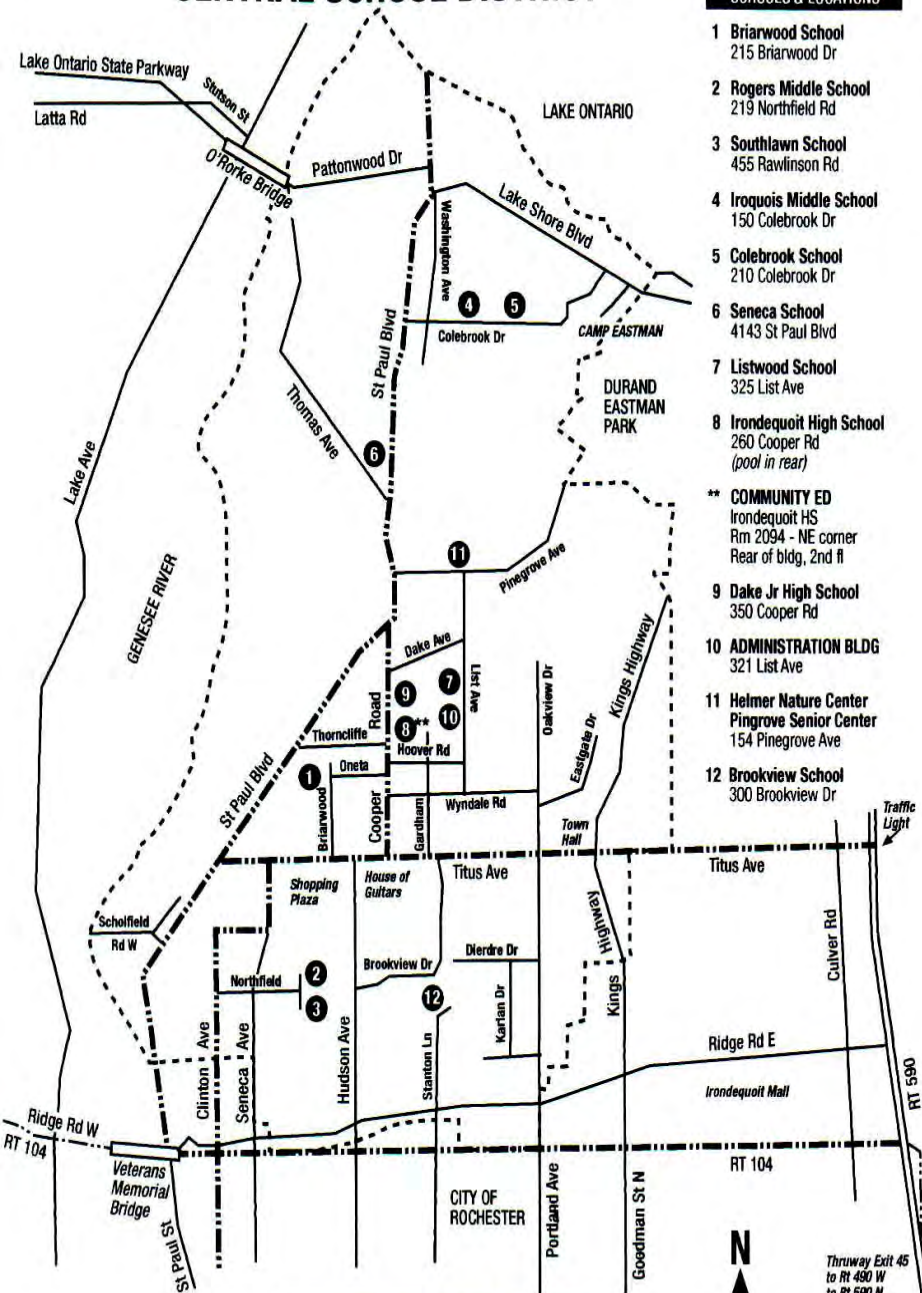

**WEST IRONDEQUOIT CENTRAL SCHOOL DISTRICT
STREET DIRECTORY**

To attend school in West Irondequoit, students must reside within the district boundaries. There are six K-3 neighborhood schools and two 4-6 schools. K – 6 students are usually assigned to a school according to the street on which they reside. However, additional circumstances may require a student to attend a school other than the one assigned to their street (e.g., enrollment levels, educational needs). The columns below list the street names and which schools are assigned to each street.

All students in grades 7-8 attend Dake Junior High School and all students in grades 9-12 attend Irondequoit High School.

A map of West Irondequoit is at the end of this document.

All zip codes 14617 unless otherwise noted

Street	Notation	K-3	4-6
Allwood Dr		BV	RG
Amerige Pk		SL	RG
Anchor Ter		CB	IR
Angora Dr		BV	RG
Armstrong Ave		SL	RG
Barons Rd		SN	IR
Barry Rd		SL	RG
Bateau Ter		CB	IR
Beach Ter		SN	IR
Beaconview Ct		SN	IR
Belcoda Dr		BW	RG
Belleclaire Dr		SN	IR
Bellehurst Dr		CB	IR
Belmeade Rd		LW	IR
Bernercrest Dr		BV	RG
Biltmore Dr		LW	IR
Boxwood Dr		BV	RG
Brentfield Cir		BW	RG
Briarcliffe Rd		SN	IR
Briarwood Dr		BW	RG
Bristol Ave		BW	RG
Brookview Dr		BV	RG
Burwell Rd		SL	RG
Cambria Rd		BW	RG
Carol Dr		SL	RG
Carriage Ln		BW	RG
Casimir Cir		SL	RG
Catalpa Rd		BW	RG
Cedargrove Dr		BV	RG
Cedarwood Rd		BW	RG
Centre Ter		SN	IR
Chapel Hill Dr		BW	RG

--- District Boundary
 - - - - - Connecting Bus Routes

Thruway Exit 45
to Rt 490 W
to Rt 590 N