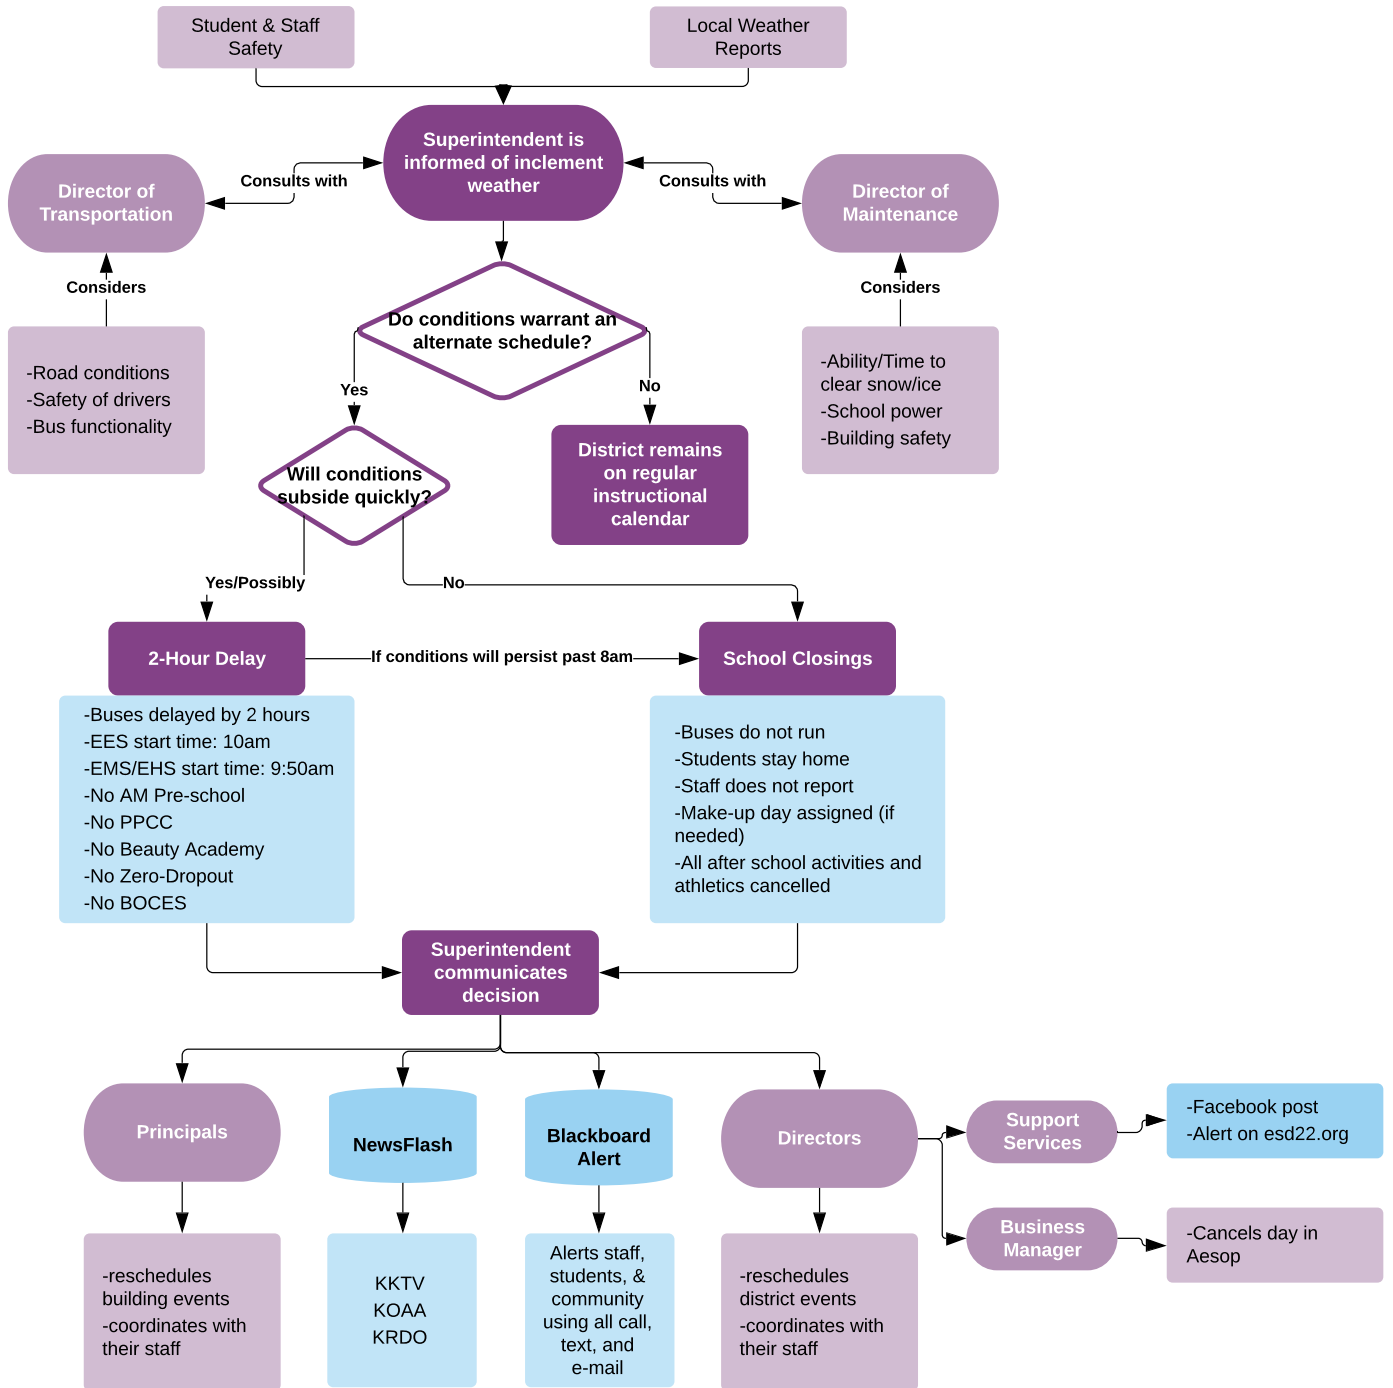

Ellicott School District Delay & Closure Process

Ellicott School District Early Release Process

- Scenarios that would activate this plan:**
- Heavy snowfall
 - Sleet/freezing rain
 - Fire
 - Severe thunderstorms
 - High wind speed
 - National emergency
 - Credible threat (working with law enforcement)