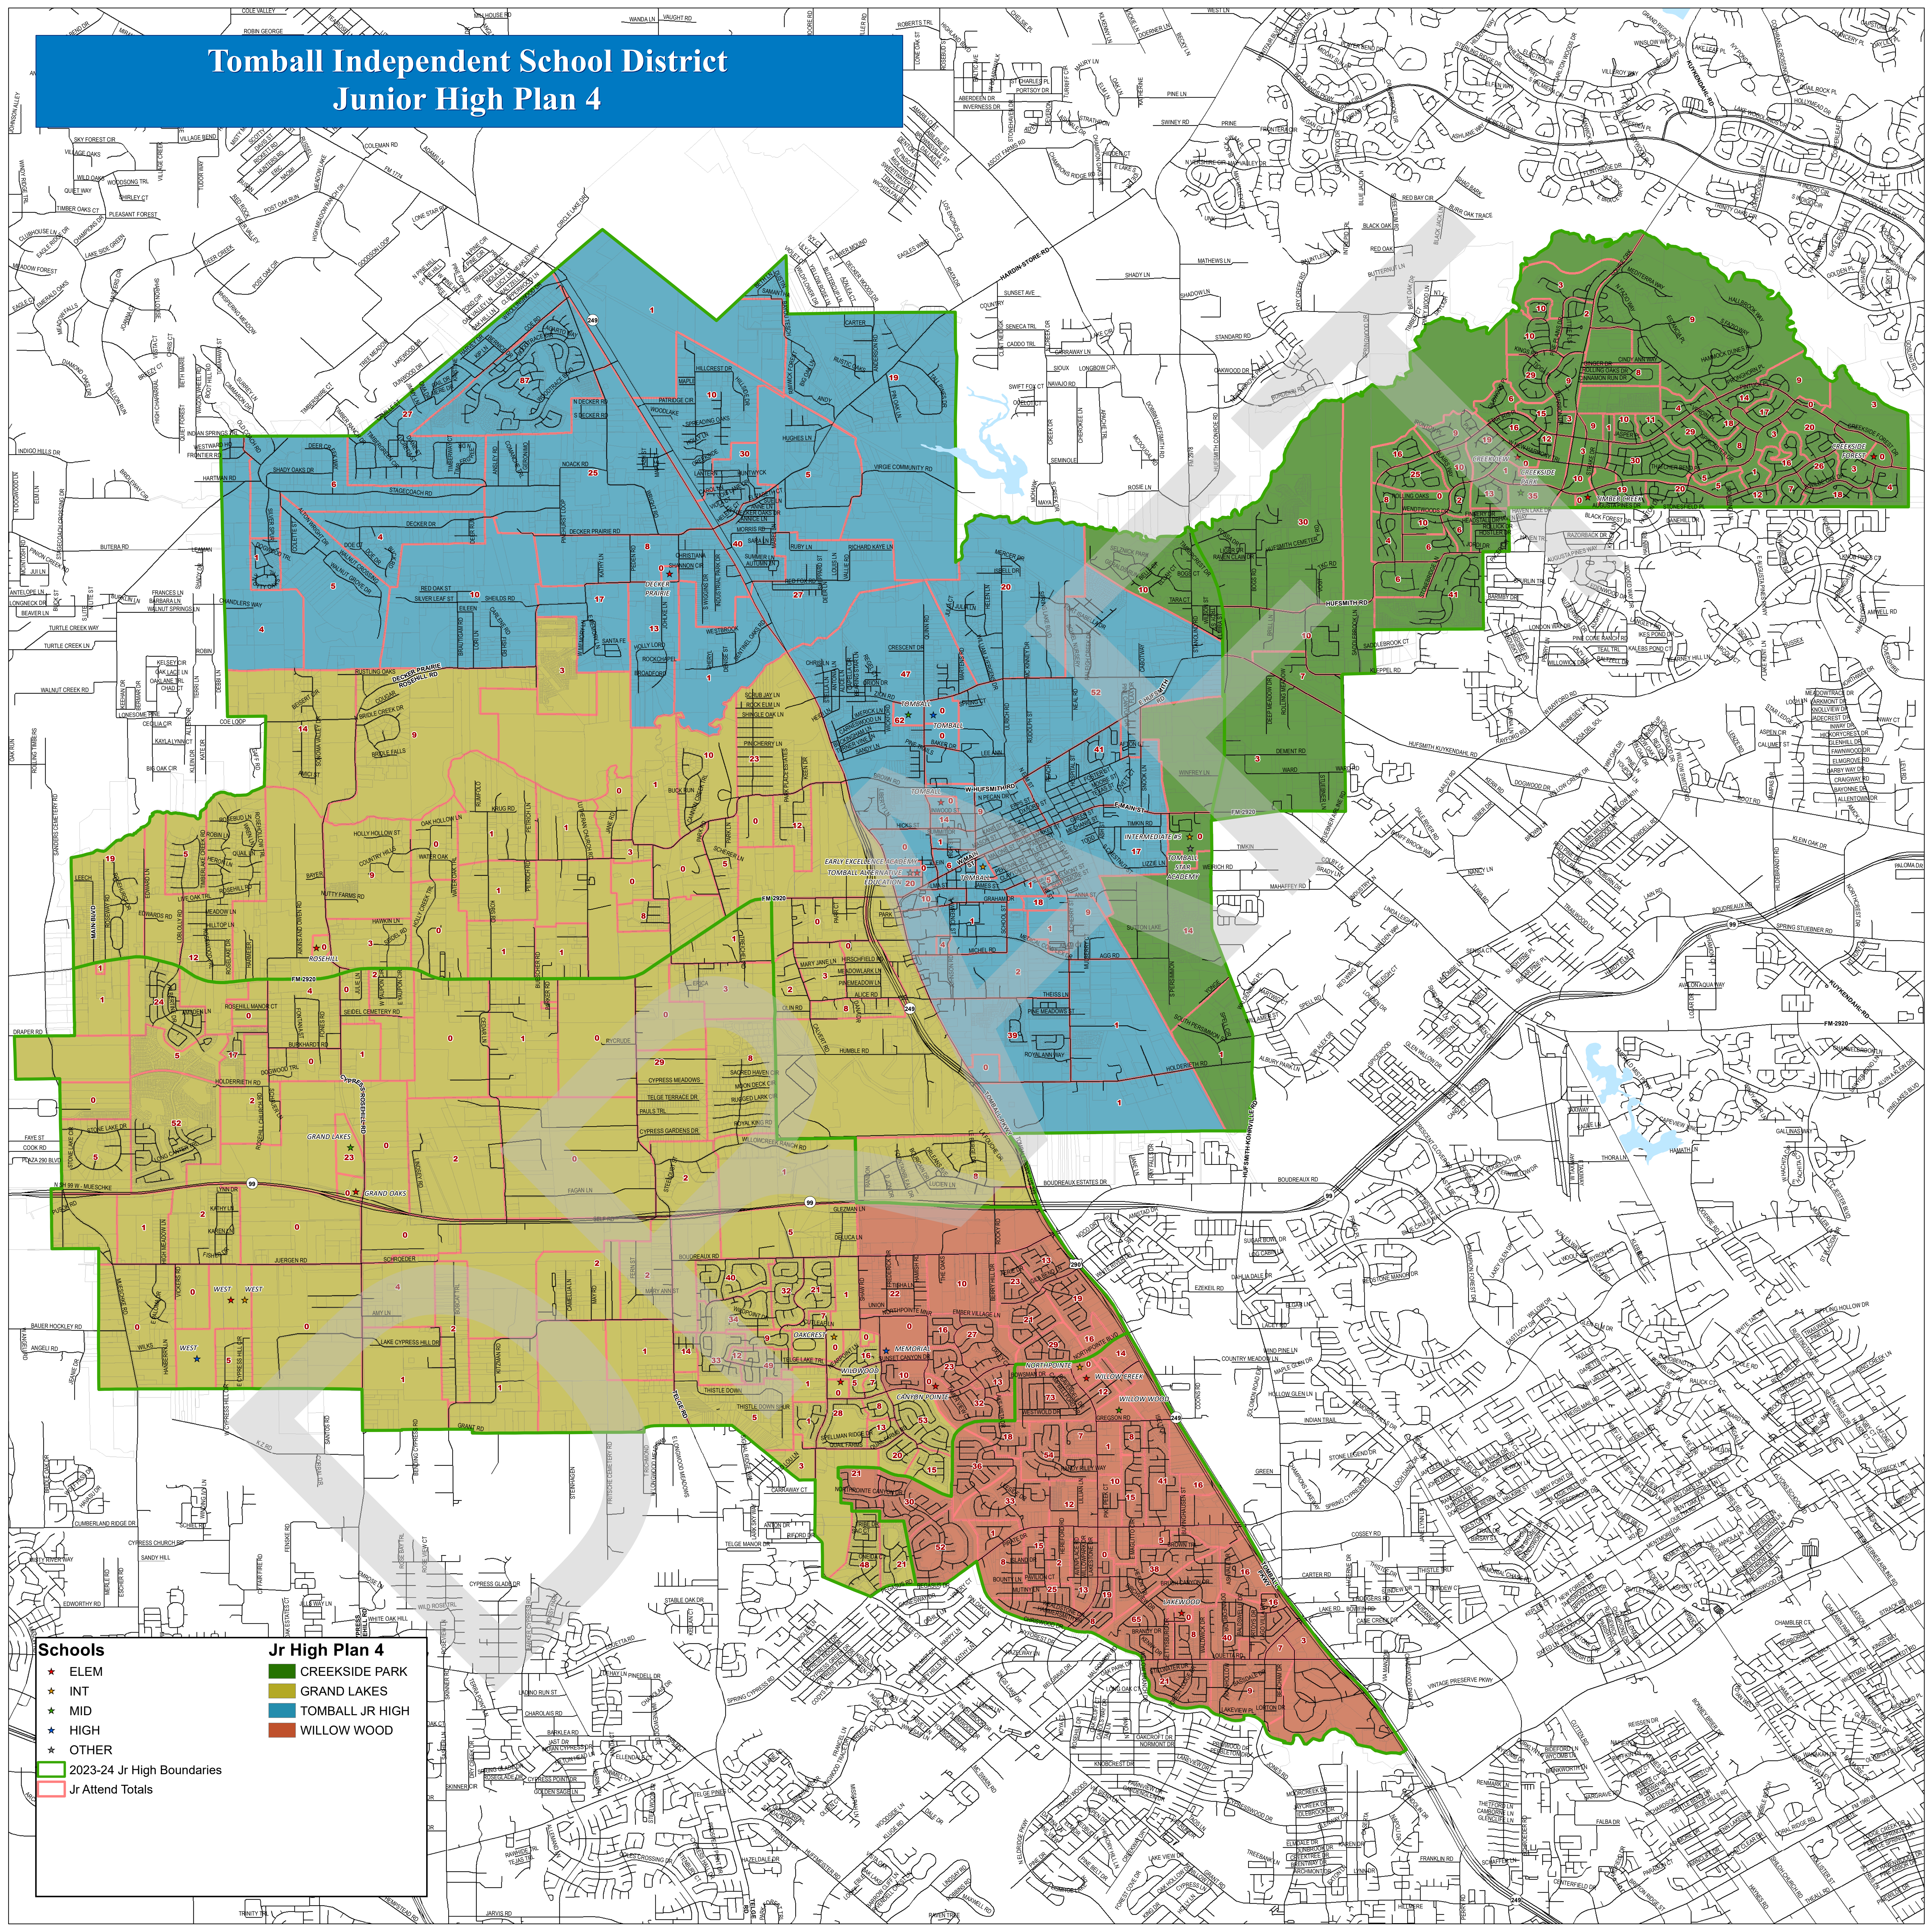

Tomball Independent School District Junior High Plan 4

Schools

- ★ ELEM
- ★ INT
- ★ MID
- ★ HIGH
- ★ OTHER

Jr High Plan 4

- █ CREEKSIDE PARK
- █ GRAND LAKES
- █ TOMBALL JR HIGH
- █ WILLOW WOOD

2023-24 Jr High Boundaries
 Jr Attend Totals