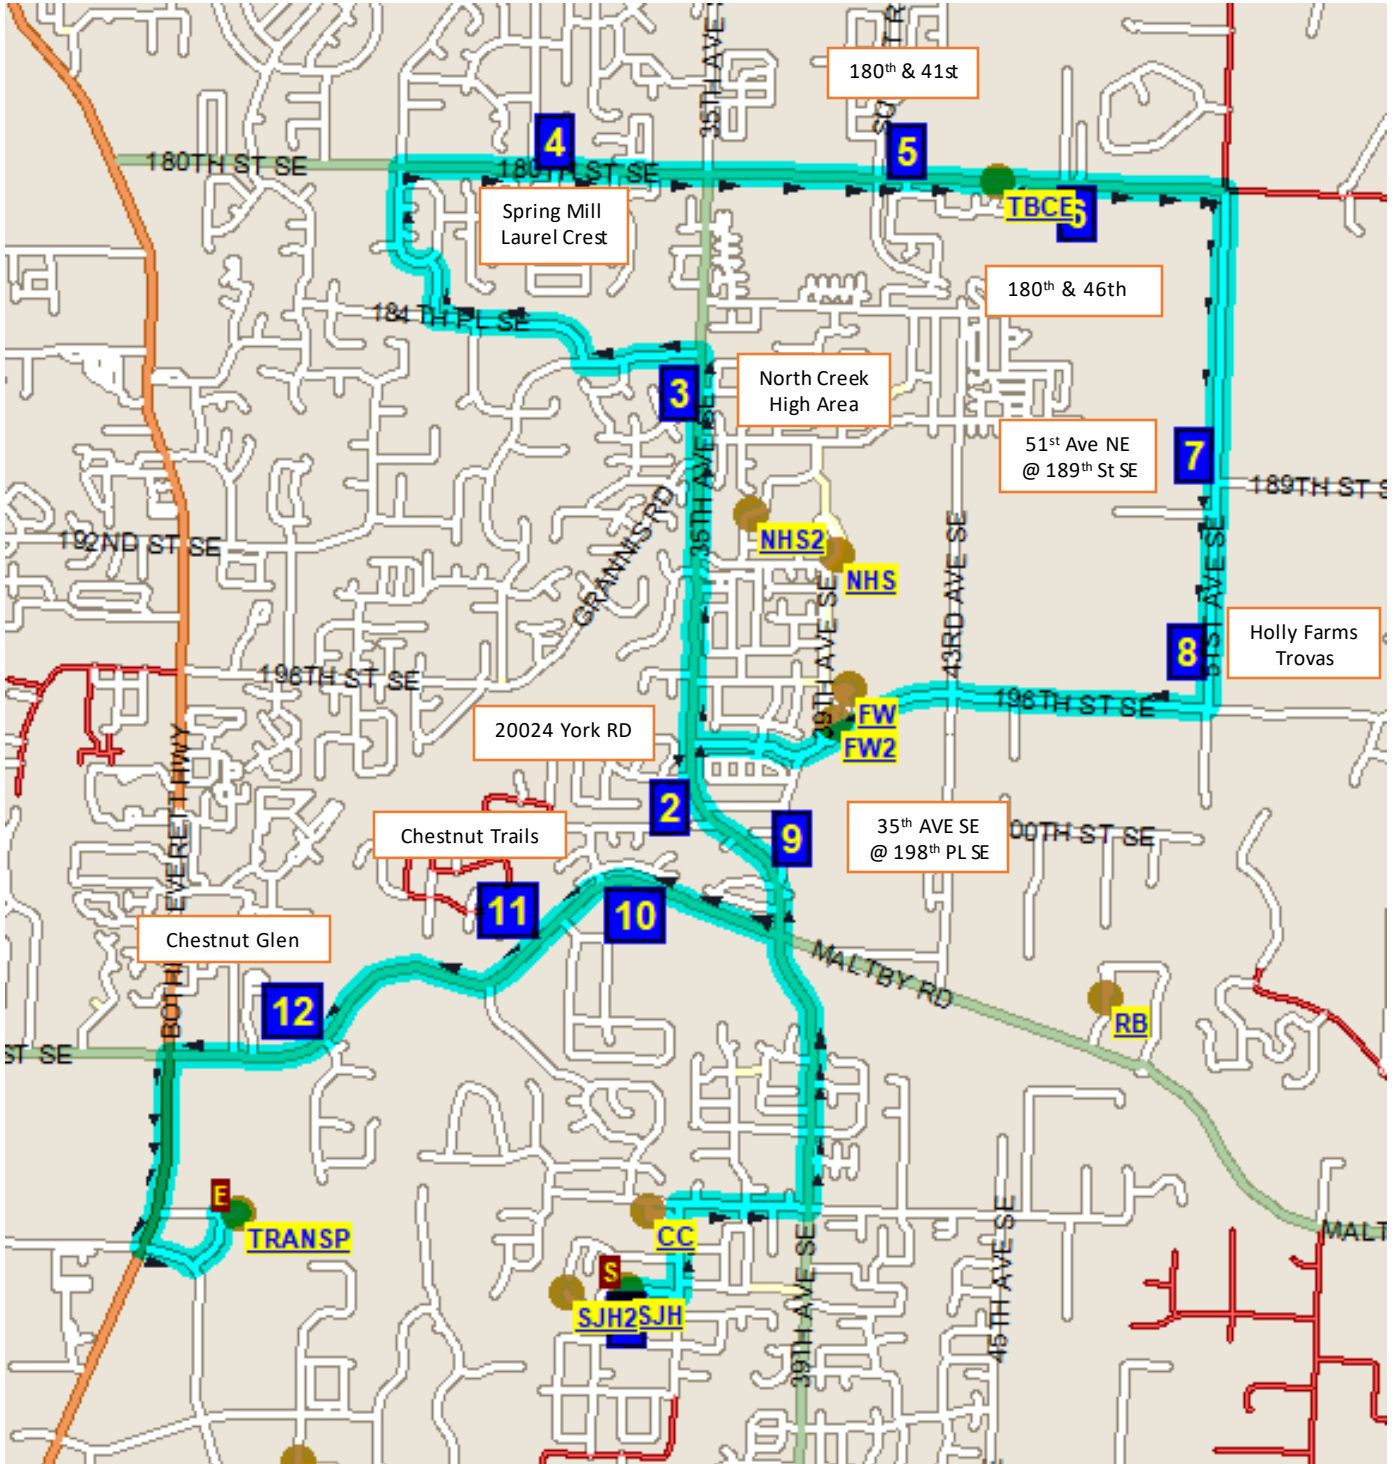

# Skyview Middle School - Activity Bus #2 Map (BUS 145)

Start: SMS