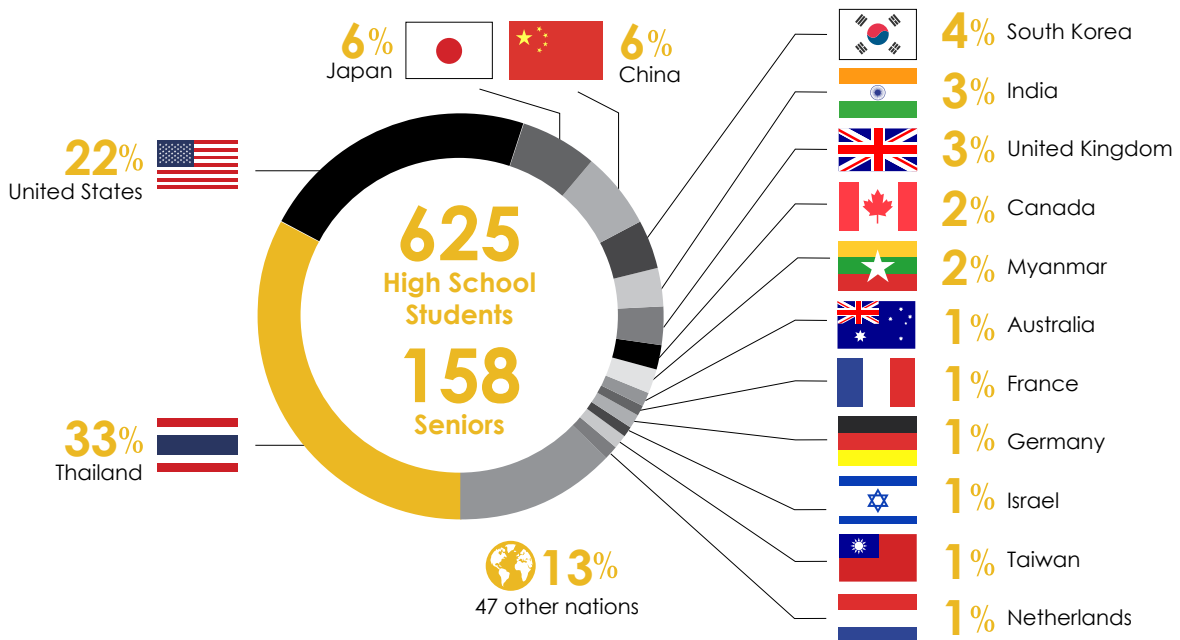

Community

ISB enrolls approximately 1,800 students on its Pre-Kindergarten to Grade 12 campus, located 25 km north of downtown Bangkok. All academic courses, with the exception of those offered in the World Languages department, are taught in English. The school is an open-enrollment independent school that prides itself on the diversity of its learners, of which nearly 60% speak a language other than English as a primary language. ISB is accredited by the Western Association of Schools and Colleges (WASC).

Many of our students carry multiple passports and have lived in multiple countries. Our high school teachers are equally diverse in geographic and national origin, bringing a wide range of perspectives and cultures to the classroom. 75% of our high school faculty members hold advanced degrees.

2023-2024 High School Student Community

The numbers below reflect all passports held by high school students, many of whom hold multiple passports, as of August 2023.