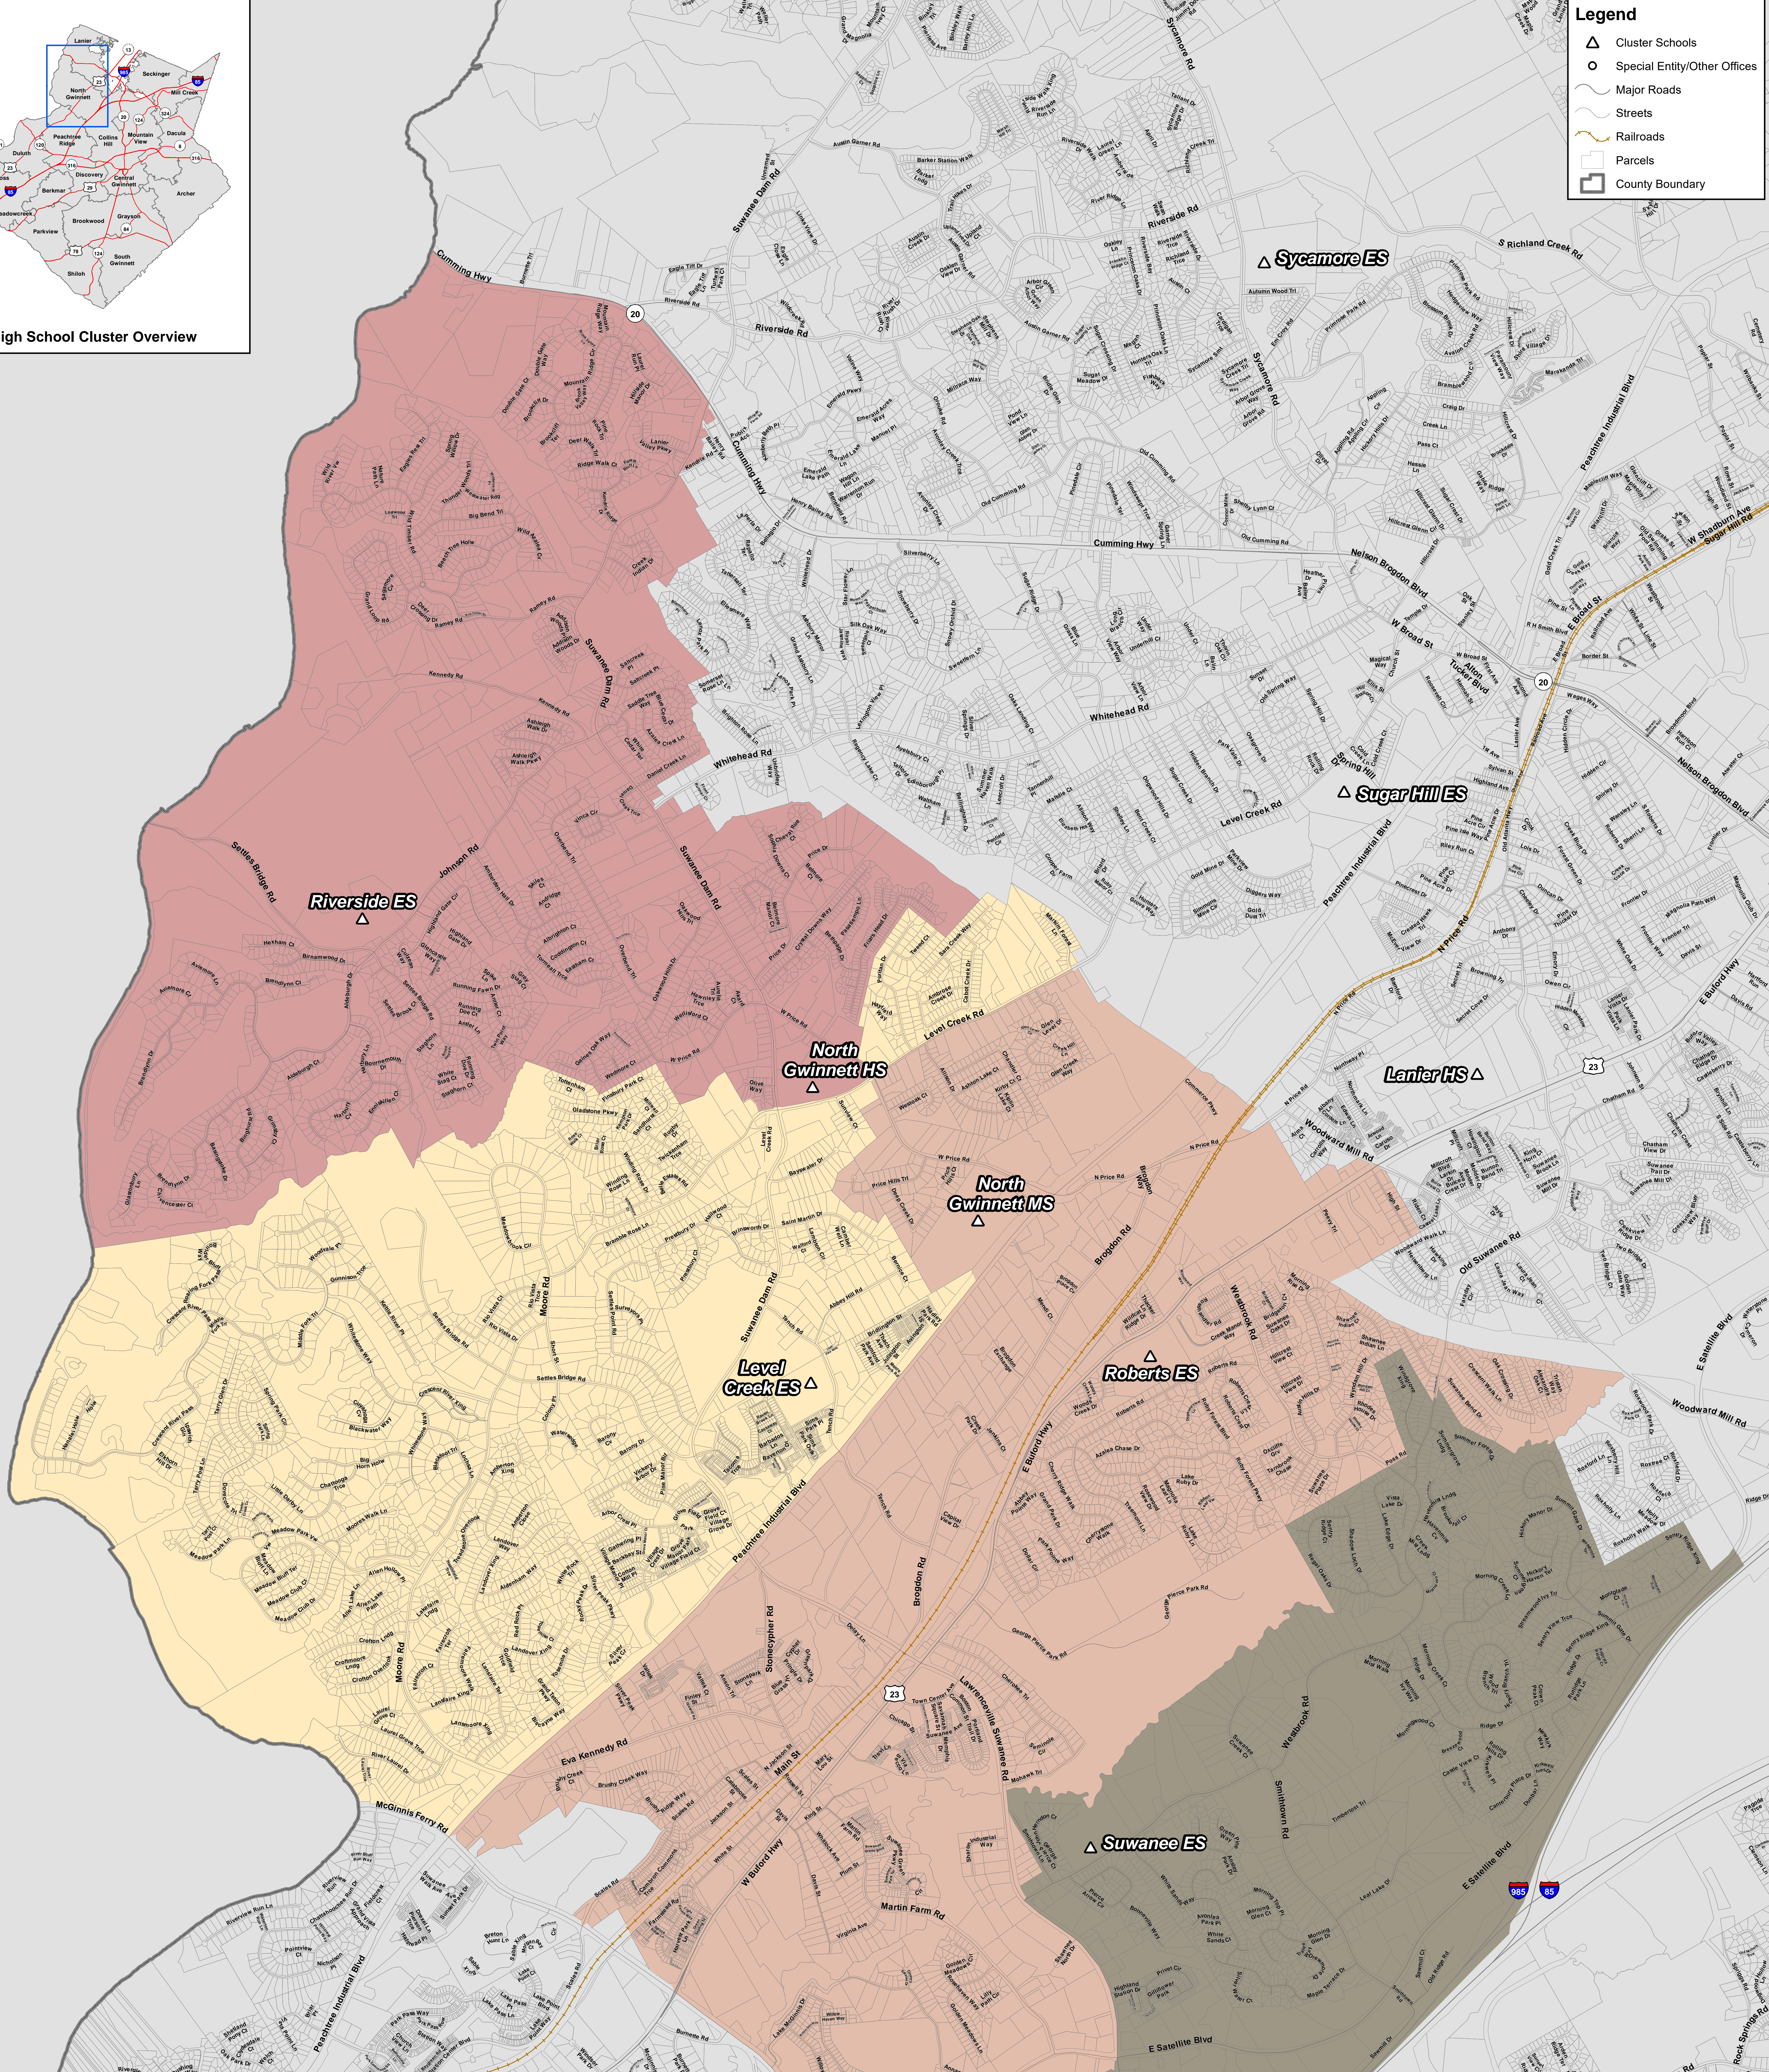

High School Cluster Overview

Legend

- △ Cluster Schools
- Special Entity/Other Offices
- Major Roads
- Streets
- Railroads
- ▭ Parcels
- ▭ County Boundary

North Gwinnett Cluster 2023-2024

Elementary → Middle (K - 5th) → High (6th - 8th) → High (9th - 12th)

- Level Creek ES → North Gwinnett MS → North Gwinnett HS
- Riverside ES → North Gwinnett MS → North Gwinnett HS
- Roberts ES → North Gwinnett MS → North Gwinnett HS
- Suwanee ES → North Gwinnett MS → North Gwinnett HS

* This map is a general representation of school attendance boundaries. School attendance is based on specific street addresses and cannot always be determined visually, especially near a boundary. Elementary zones are shaded in color and assigned to the high school cluster listed above, while all grey areas are not assigned to the referenced cluster. Please call GCPS Planning at 678-301-7085 for questions about school assignment.