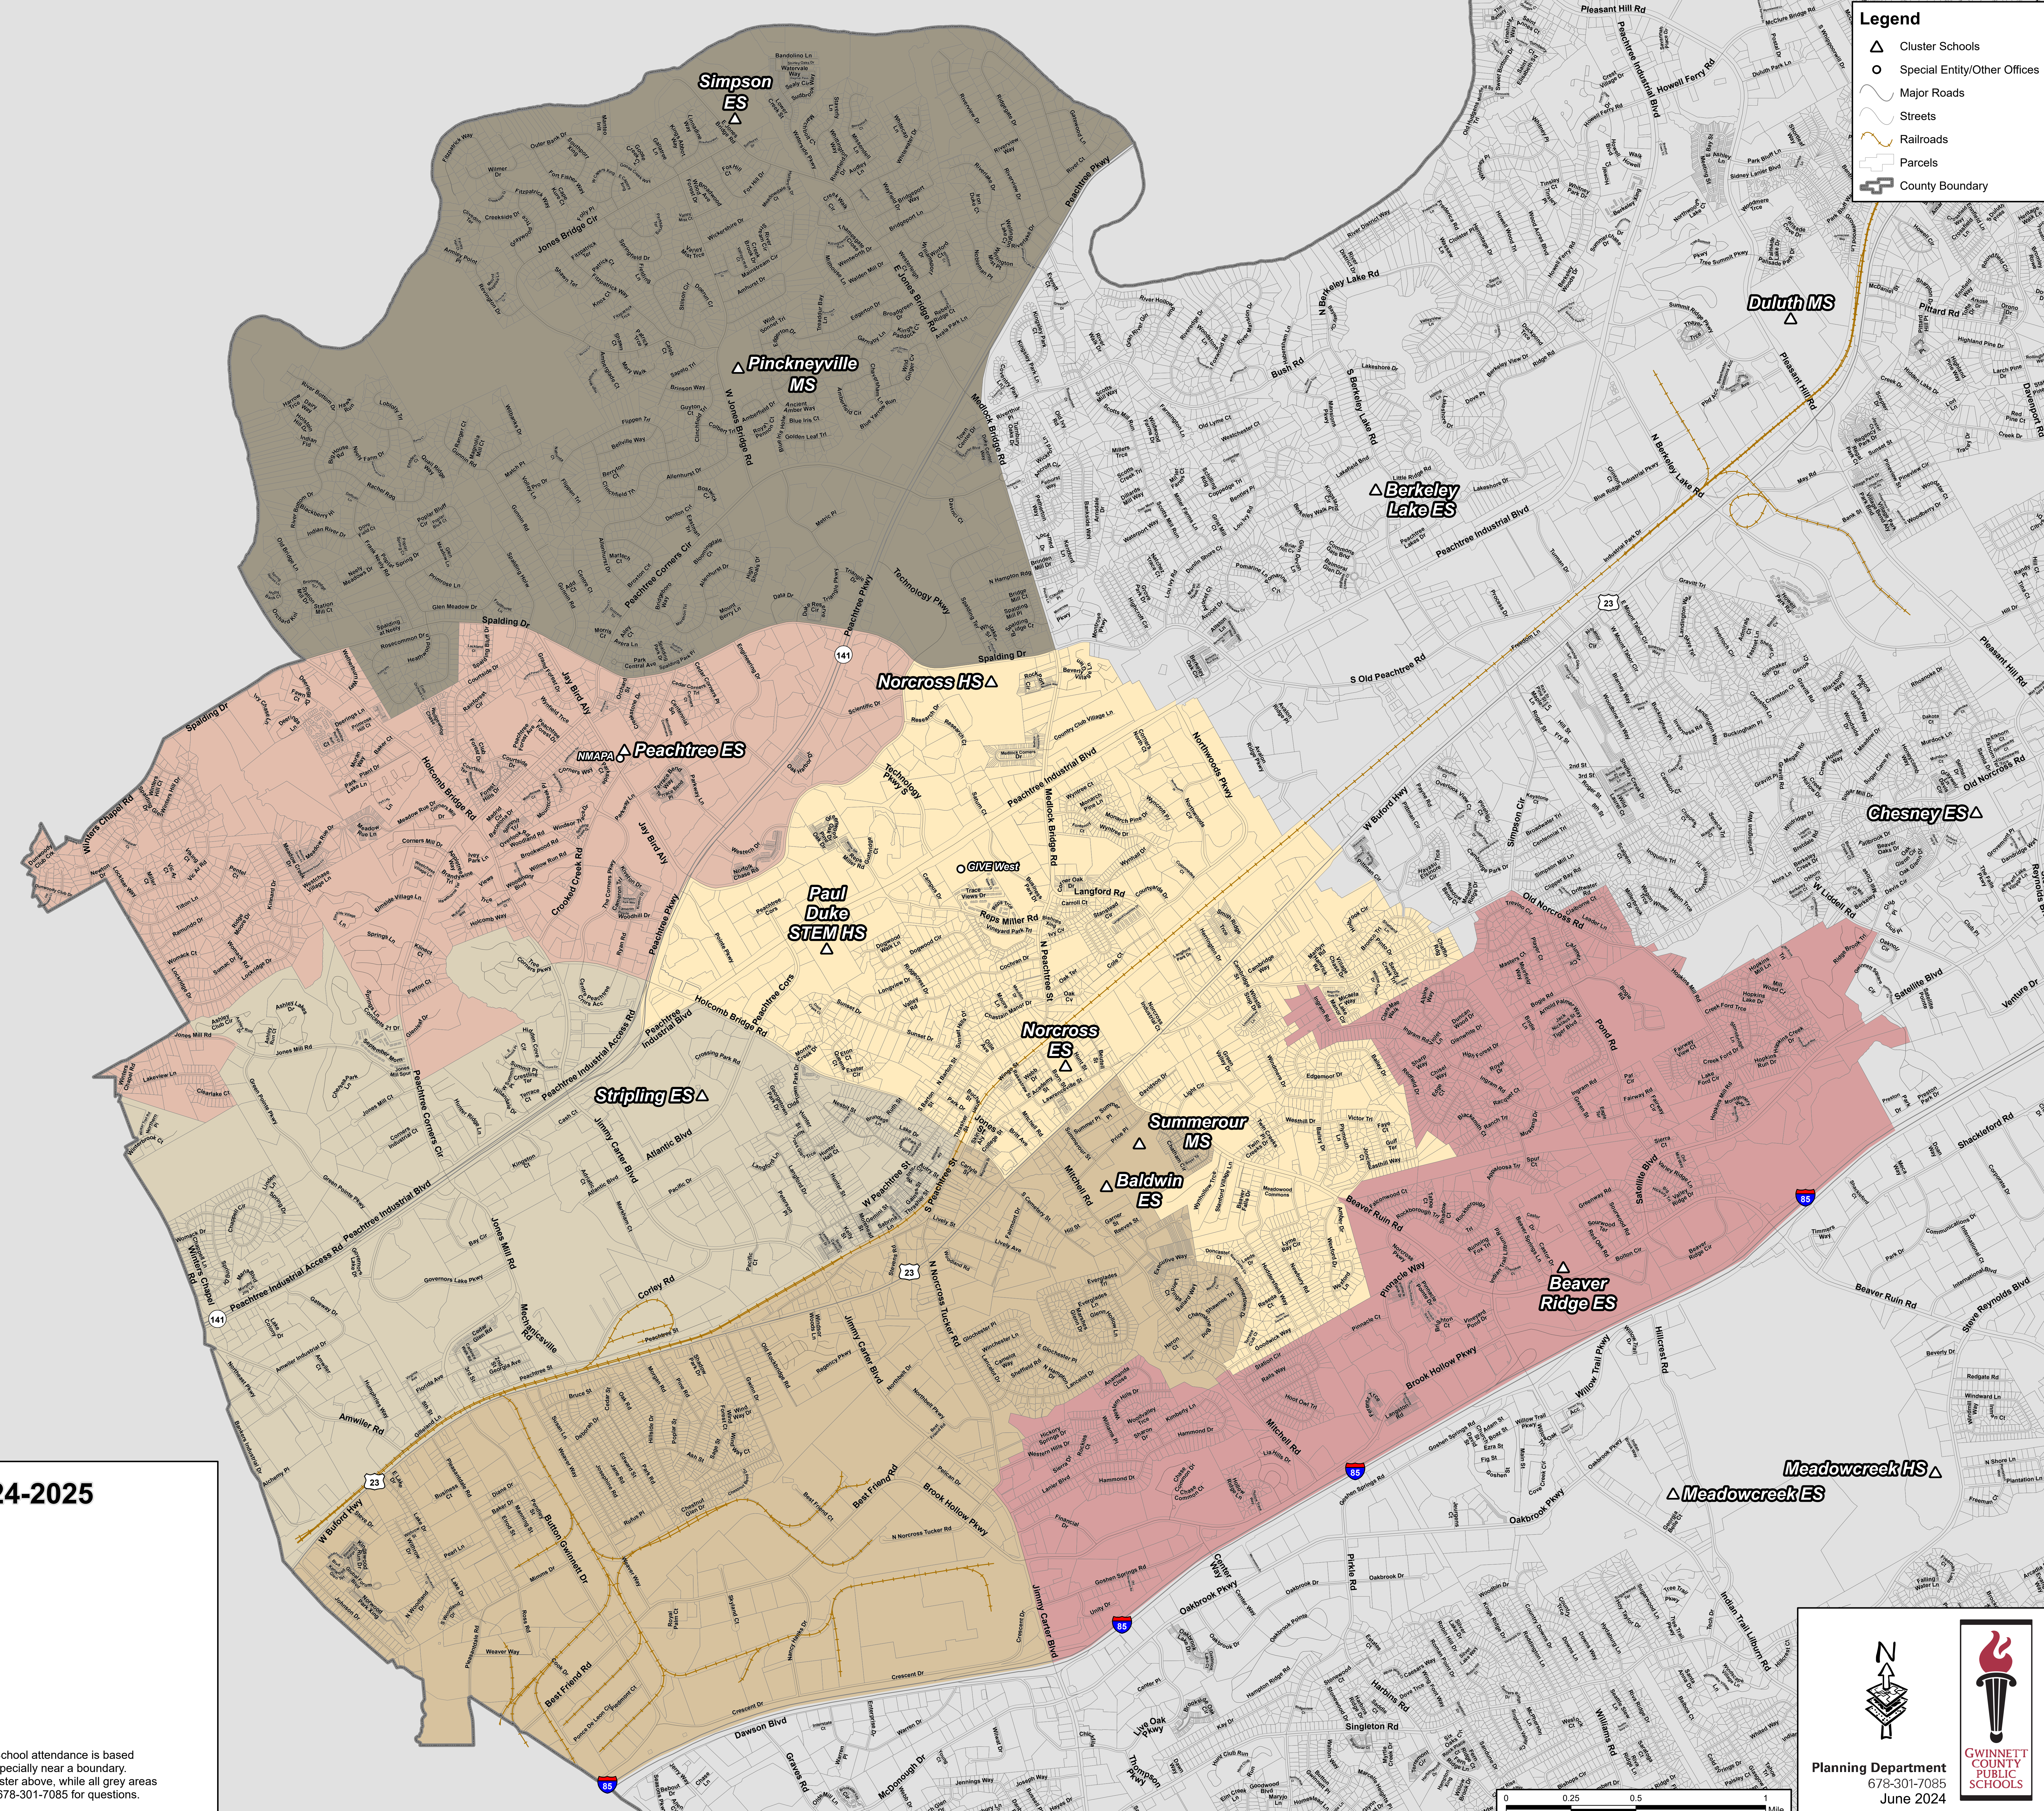

**Legend**

- △ Cluster Schools
- Special Entity/Other Offices
- Major Roads
- Streets
- Railroads
- Parcels
- County Boundary

**Norcross Cluster 2024-2025**

**Elementary (K - 5th) → Middle (6th - 8th) → High (9th - 12th)**

\* This map is a general representation of school attendance boundaries. School attendance is based on specific street addresses and cannot always be determined visually, especially near a boundary. Elementary zones are shaded in color and assigned to the high school cluster above, while all grey areas are not assigned to the referenced cluster. Please call GCPS Planning at 678-301-7085 for questions.