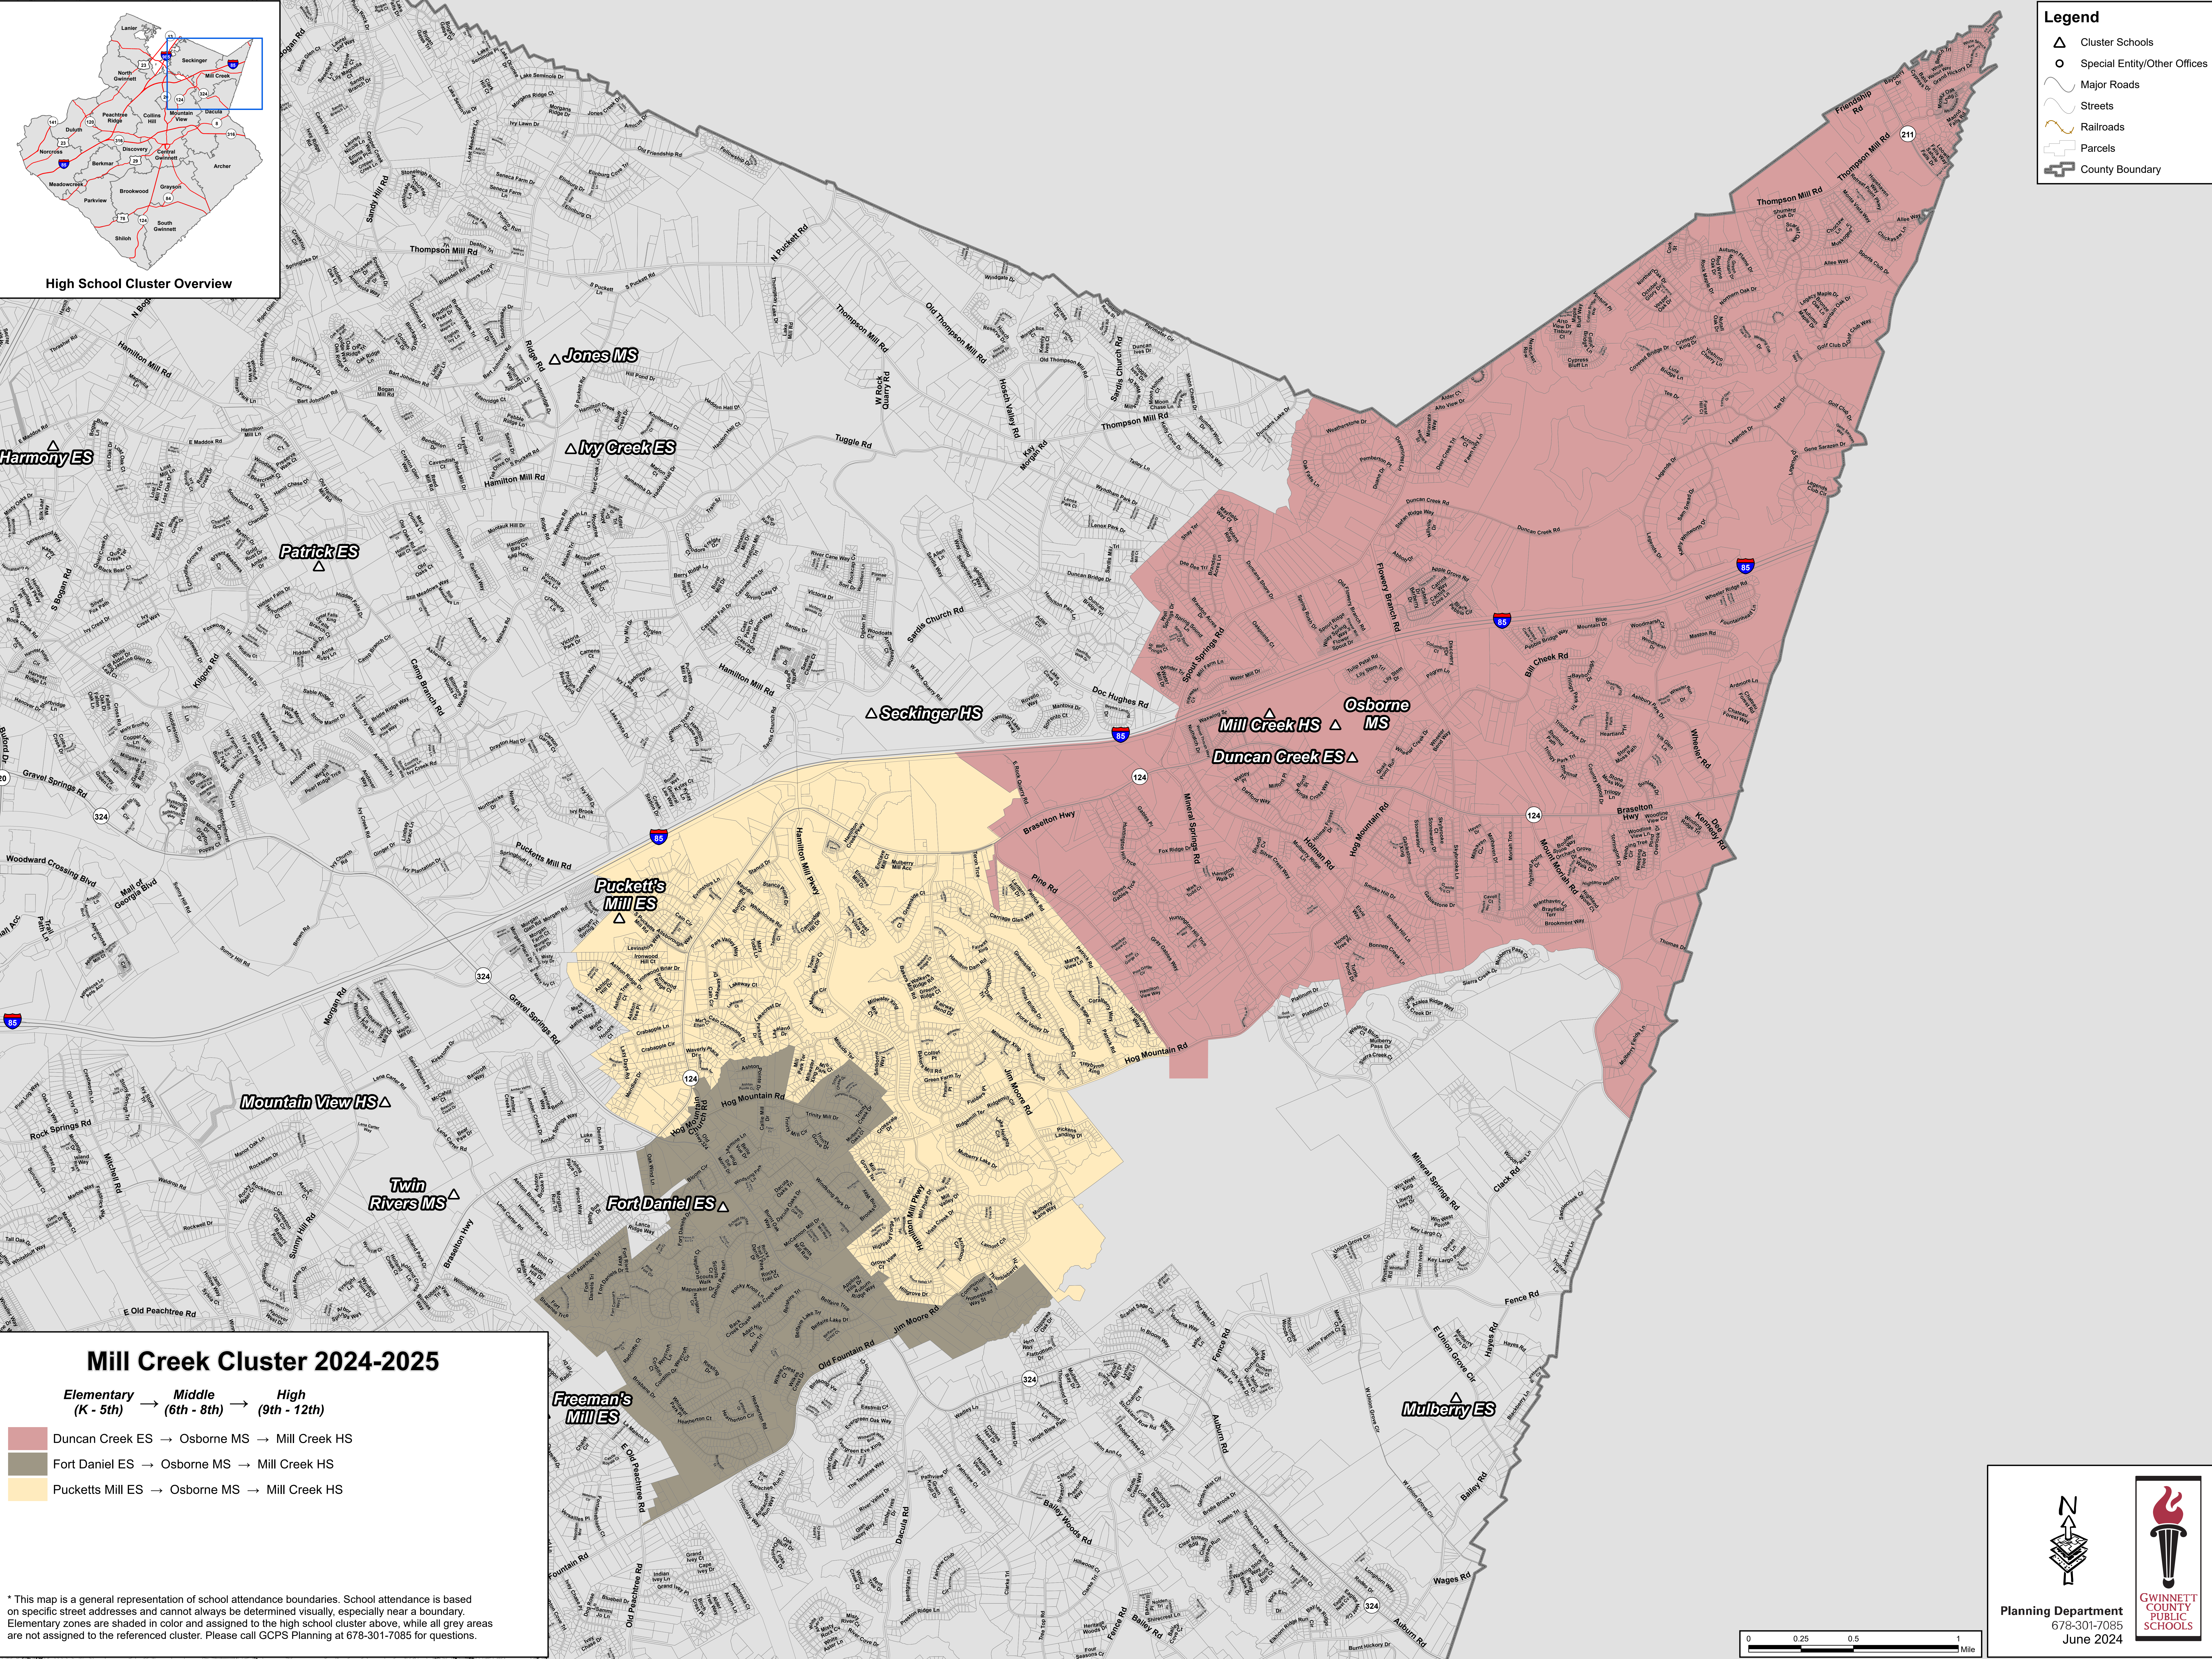

High School Cluster Overview

Legend

- △ Cluster Schools
- Special Entity/Other Offices
- Major Roads
- Streets
- Railroads
- ▭ Parcels
- ▭ County Boundary

Mill Creek Cluster 2024-2025

Elementary (K - 5th) → Middle (6th - 8th) → High (9th - 12th)

- Duncan Creek ES → Osborne MS → Mill Creek HS
- Fort Daniel ES → Osborne MS → Mill Creek HS
- Puckett's Mill ES → Osborne MS → Mill Creek HS

* This map is a general representation of school attendance boundaries. School attendance is based on specific street addresses and cannot always be determined visually, especially near a boundary. Elementary zones are shaded in color and assigned to the high school cluster above, while all grey areas are not assigned to the referenced cluster. Please call GCPS Planning at 678-301-7085 for questions.