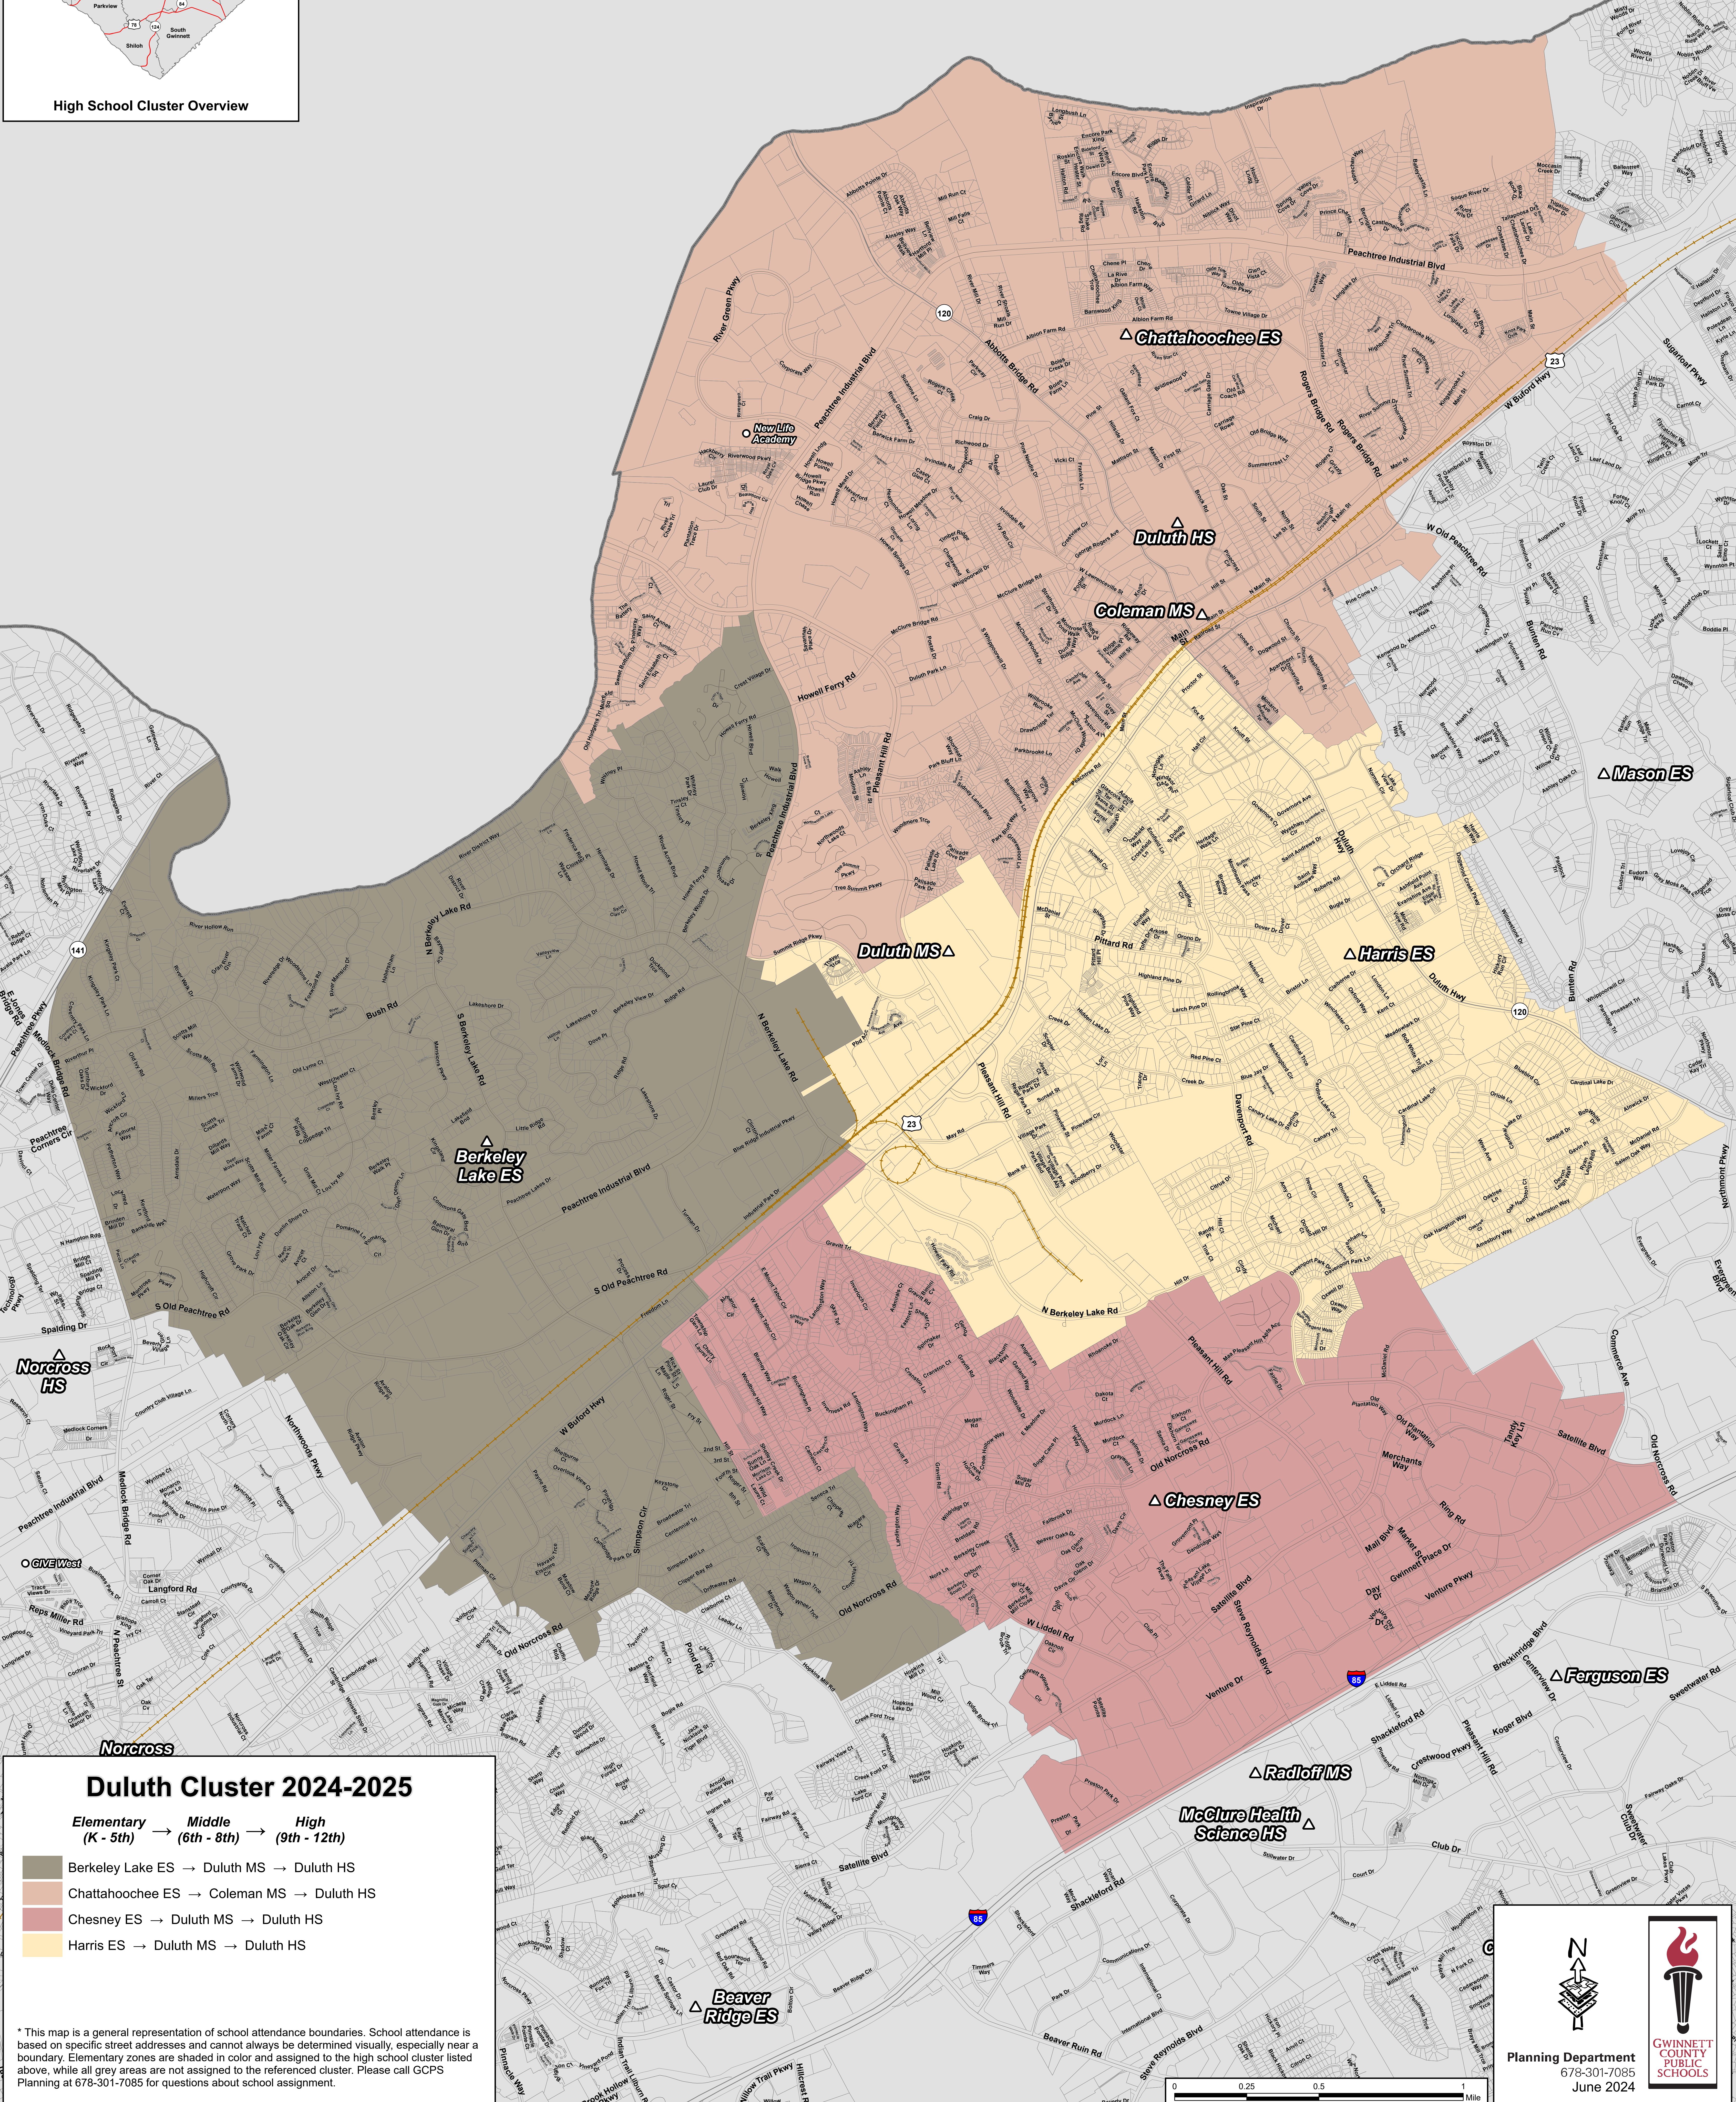

High School Cluster Overview

Legend

- △ Cluster Schools
- Special Entity/Other Offices
- Major Roads
- Streets
- Railroads
- Parcels
- County Boundary

Duluth Cluster 2024-2025

Elementary → Middle → High
(K - 5th) → (6th - 8th) → (9th - 12th)

- Berkeley Lake ES → Duluth MS → Duluth HS
- Chattahoochee ES → Coleman MS → Duluth HS
- Chesney ES → Duluth MS → Duluth HS
- Harris ES → Duluth MS → Duluth HS

* This map is a general representation of school attendance boundaries. School attendance is based on specific street addresses and cannot always be determined visually, especially near a boundary. Elementary zones are shaded in color and assigned to the high school cluster listed above, while all grey areas are not assigned to the referenced cluster. Please call GCPSP Planning at 678-301-7085 for questions about school assignment.