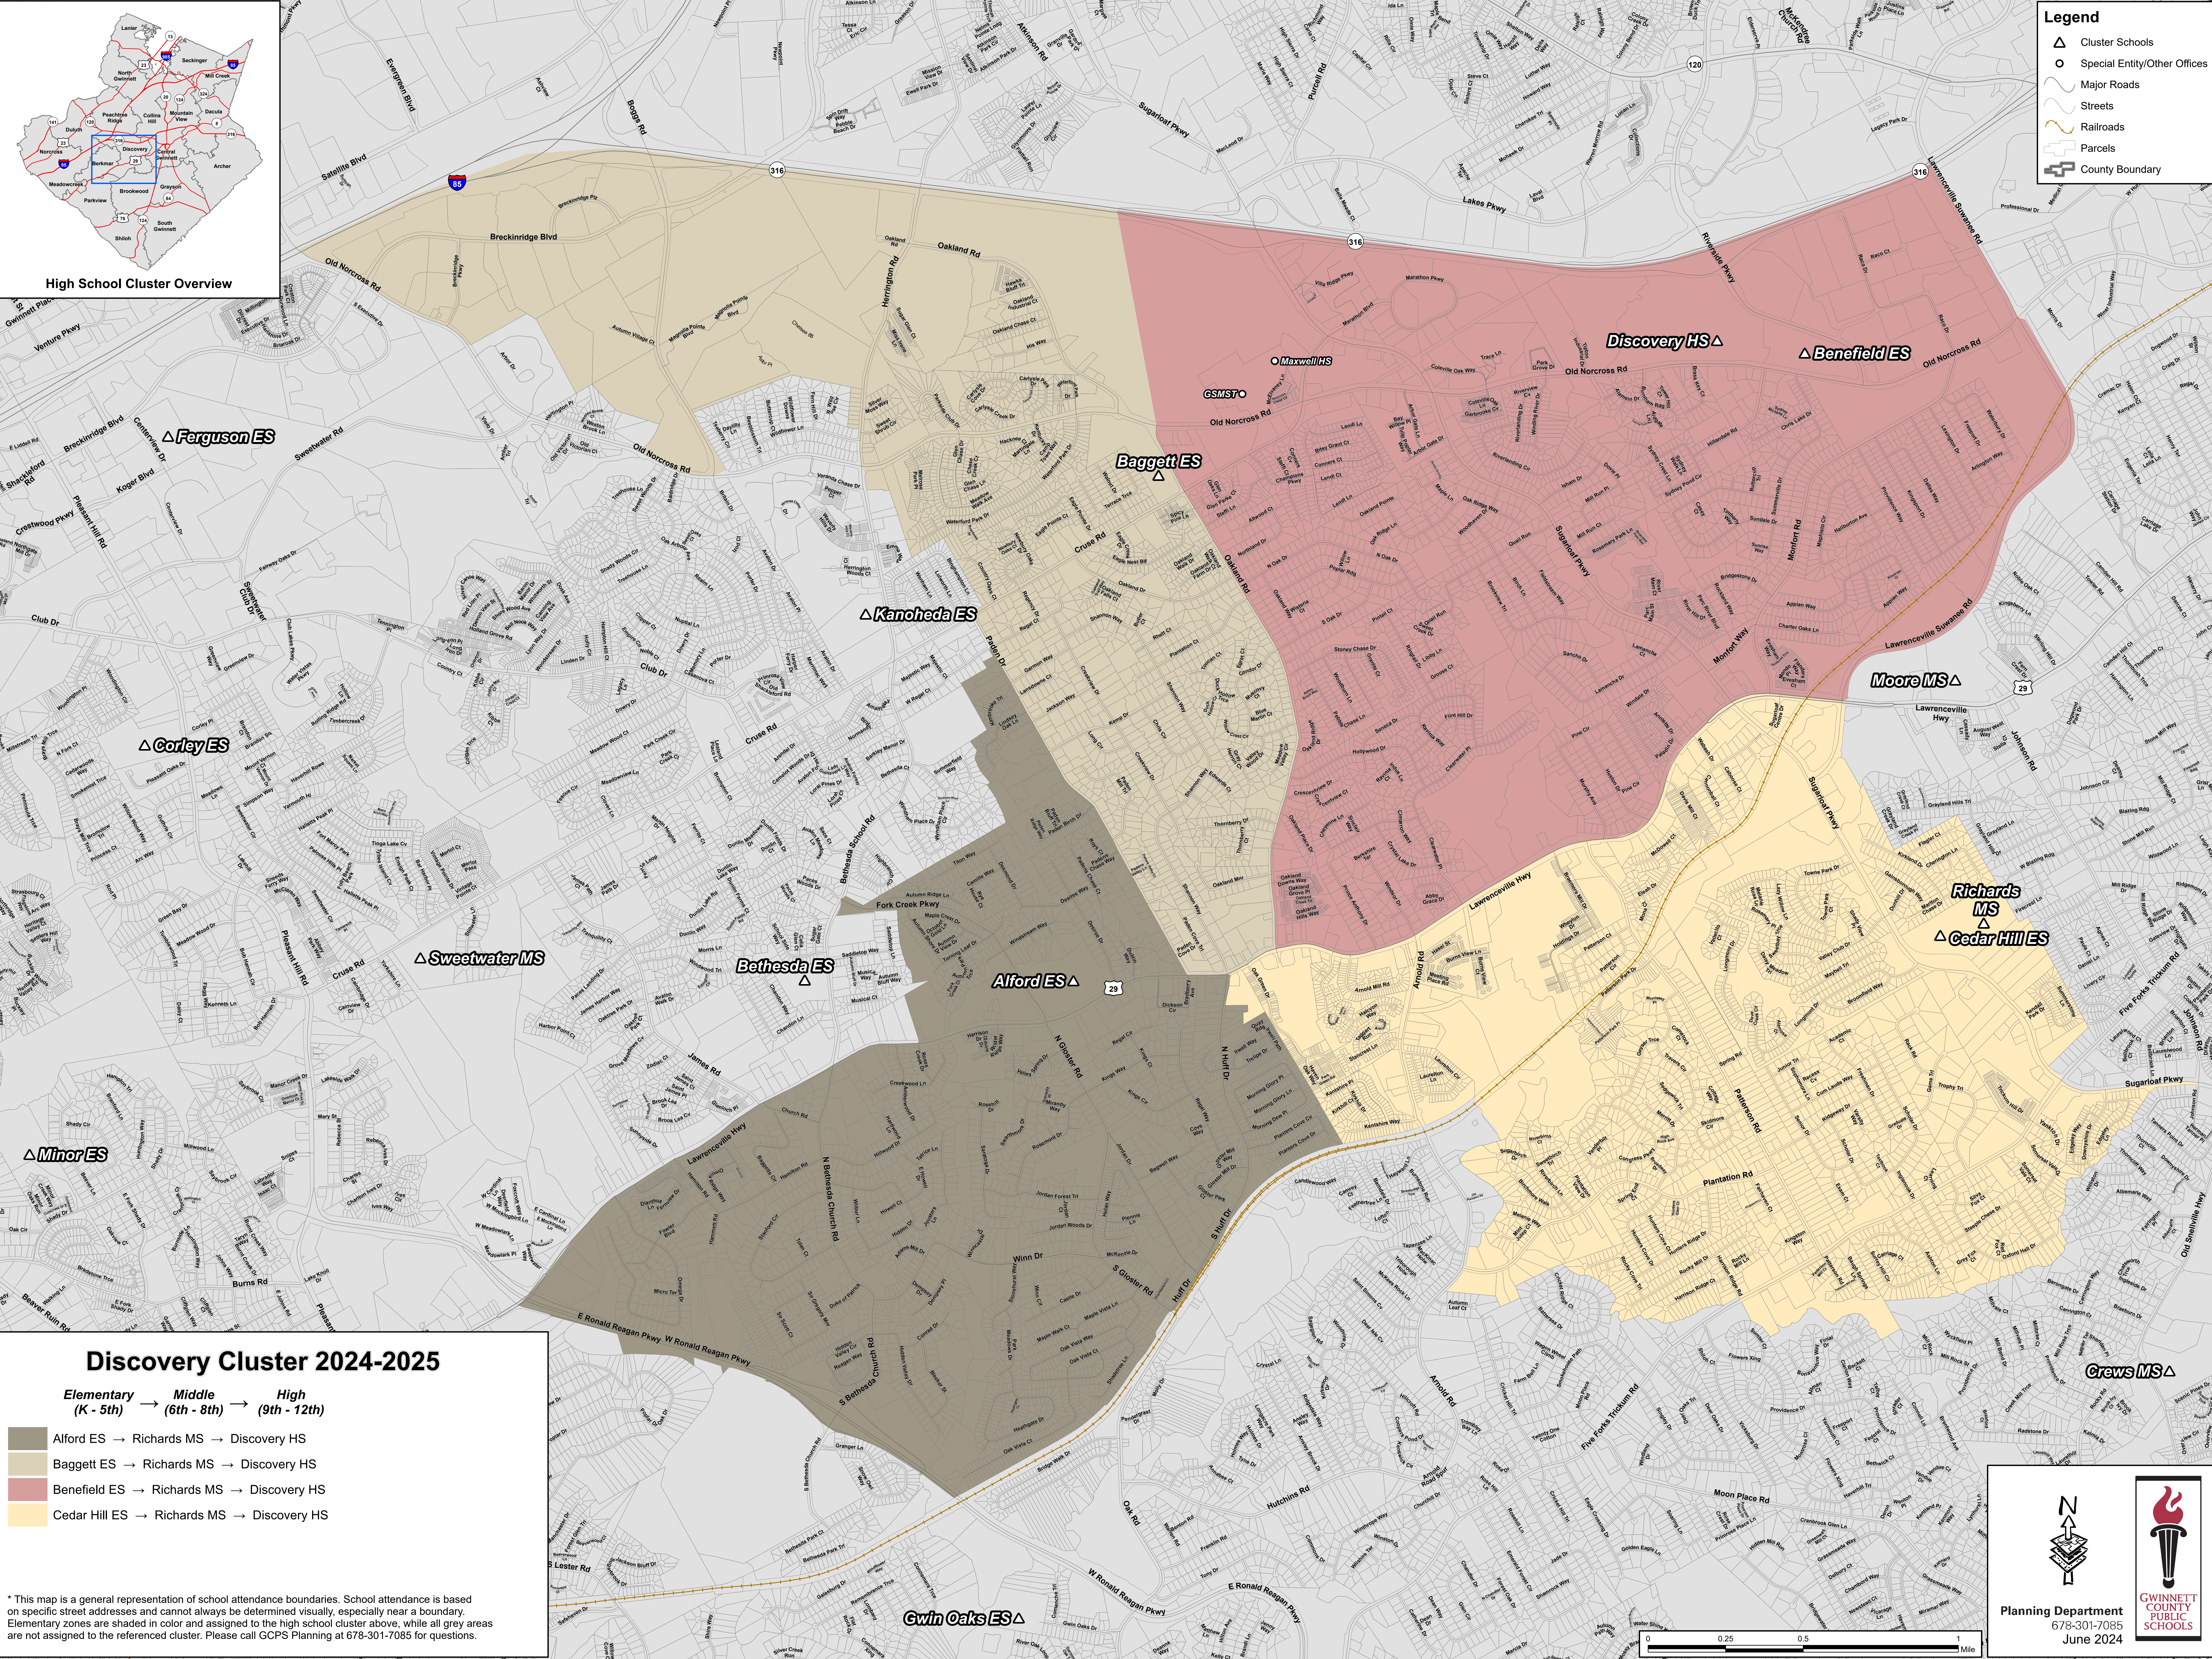

Legend

- △ Cluster Schools
- Special Entity/Other Offices
- Major Roads
- Streets
- Railroads
- ▭ Parcels
- ▭ County Boundary

Discovery Cluster 2024-2025

Elementary (K - 5th) → Middle (6th - 8th) → High (9th - 12th)

- Alford ES → Richards MS → Discovery HS
- Baggett ES → Richards MS → Discovery HS
- Benefield ES → Richards MS → Discovery HS
- Cedar Hill ES → Richards MS → Discovery HS

* This map is a general representation of school attendance boundaries. School attendance is based on specific street addresses and cannot always be determined visually, especially near a boundary. Elementary zones are shaded in color and assigned to the high school cluster above, while all grey areas are not assigned to the referenced cluster. Please call GCPS Planning at 678-301-7085 for questions.