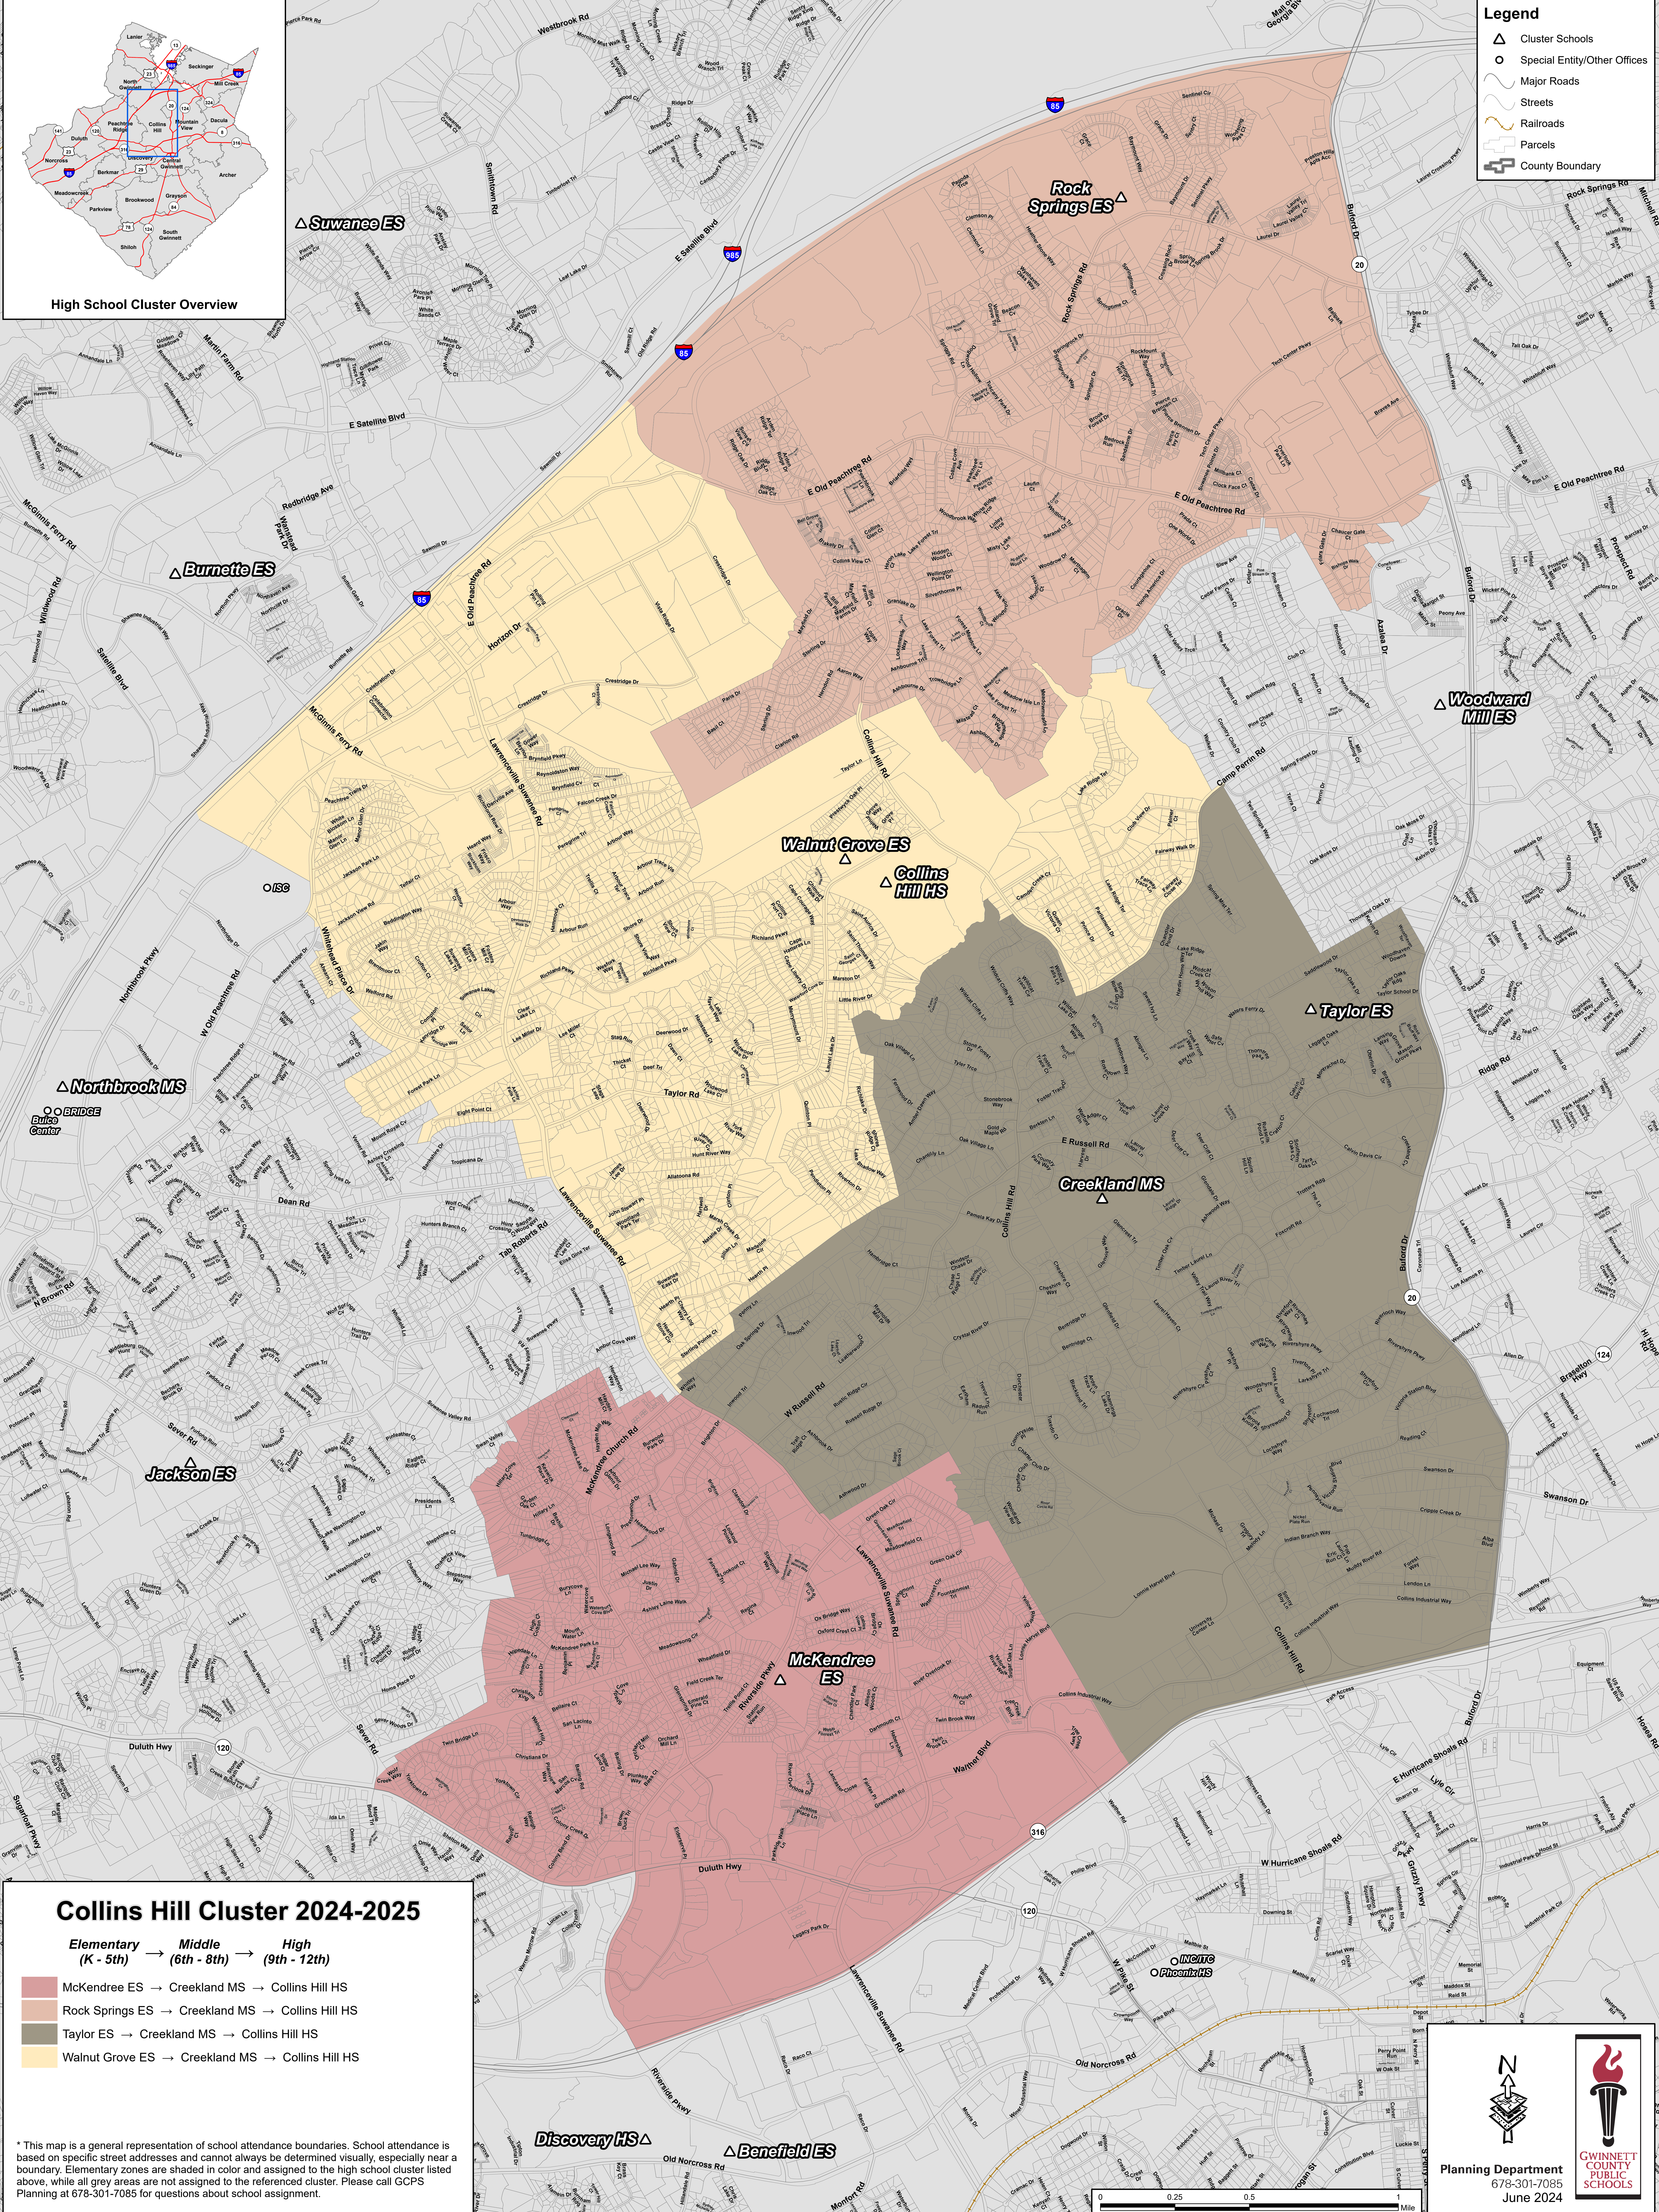

High School Cluster Overview

**Legend**

- △ Cluster Schools
- Special Entity/Other Offices
- Major Roads
- Streets
- Railroads
- ▭ Parcels
- ▭ County Boundary

**Collins Hill Cluster 2024-2025**

Elementary (K - 5th) → Middle (6th - 8th) → High (9th - 12th)

- McKendree ES → Creekland MS → Collins Hill HS
- Rock Springs ES → Creekland MS → Collins Hill HS
- Taylor ES → Creekland MS → Collins Hill HS
- Walnut Grove ES → Creekland MS → Collins Hill HS

\* This map is a general representation of school attendance boundaries. School attendance is based on specific street addresses and cannot always be determined visually, especially near a boundary. Elementary zones are shaded in color and assigned to the high school cluster listed above, while all grey areas are not assigned to the referenced cluster. Please call GCPS Planning at 678-301-7085 for questions about school assignment.