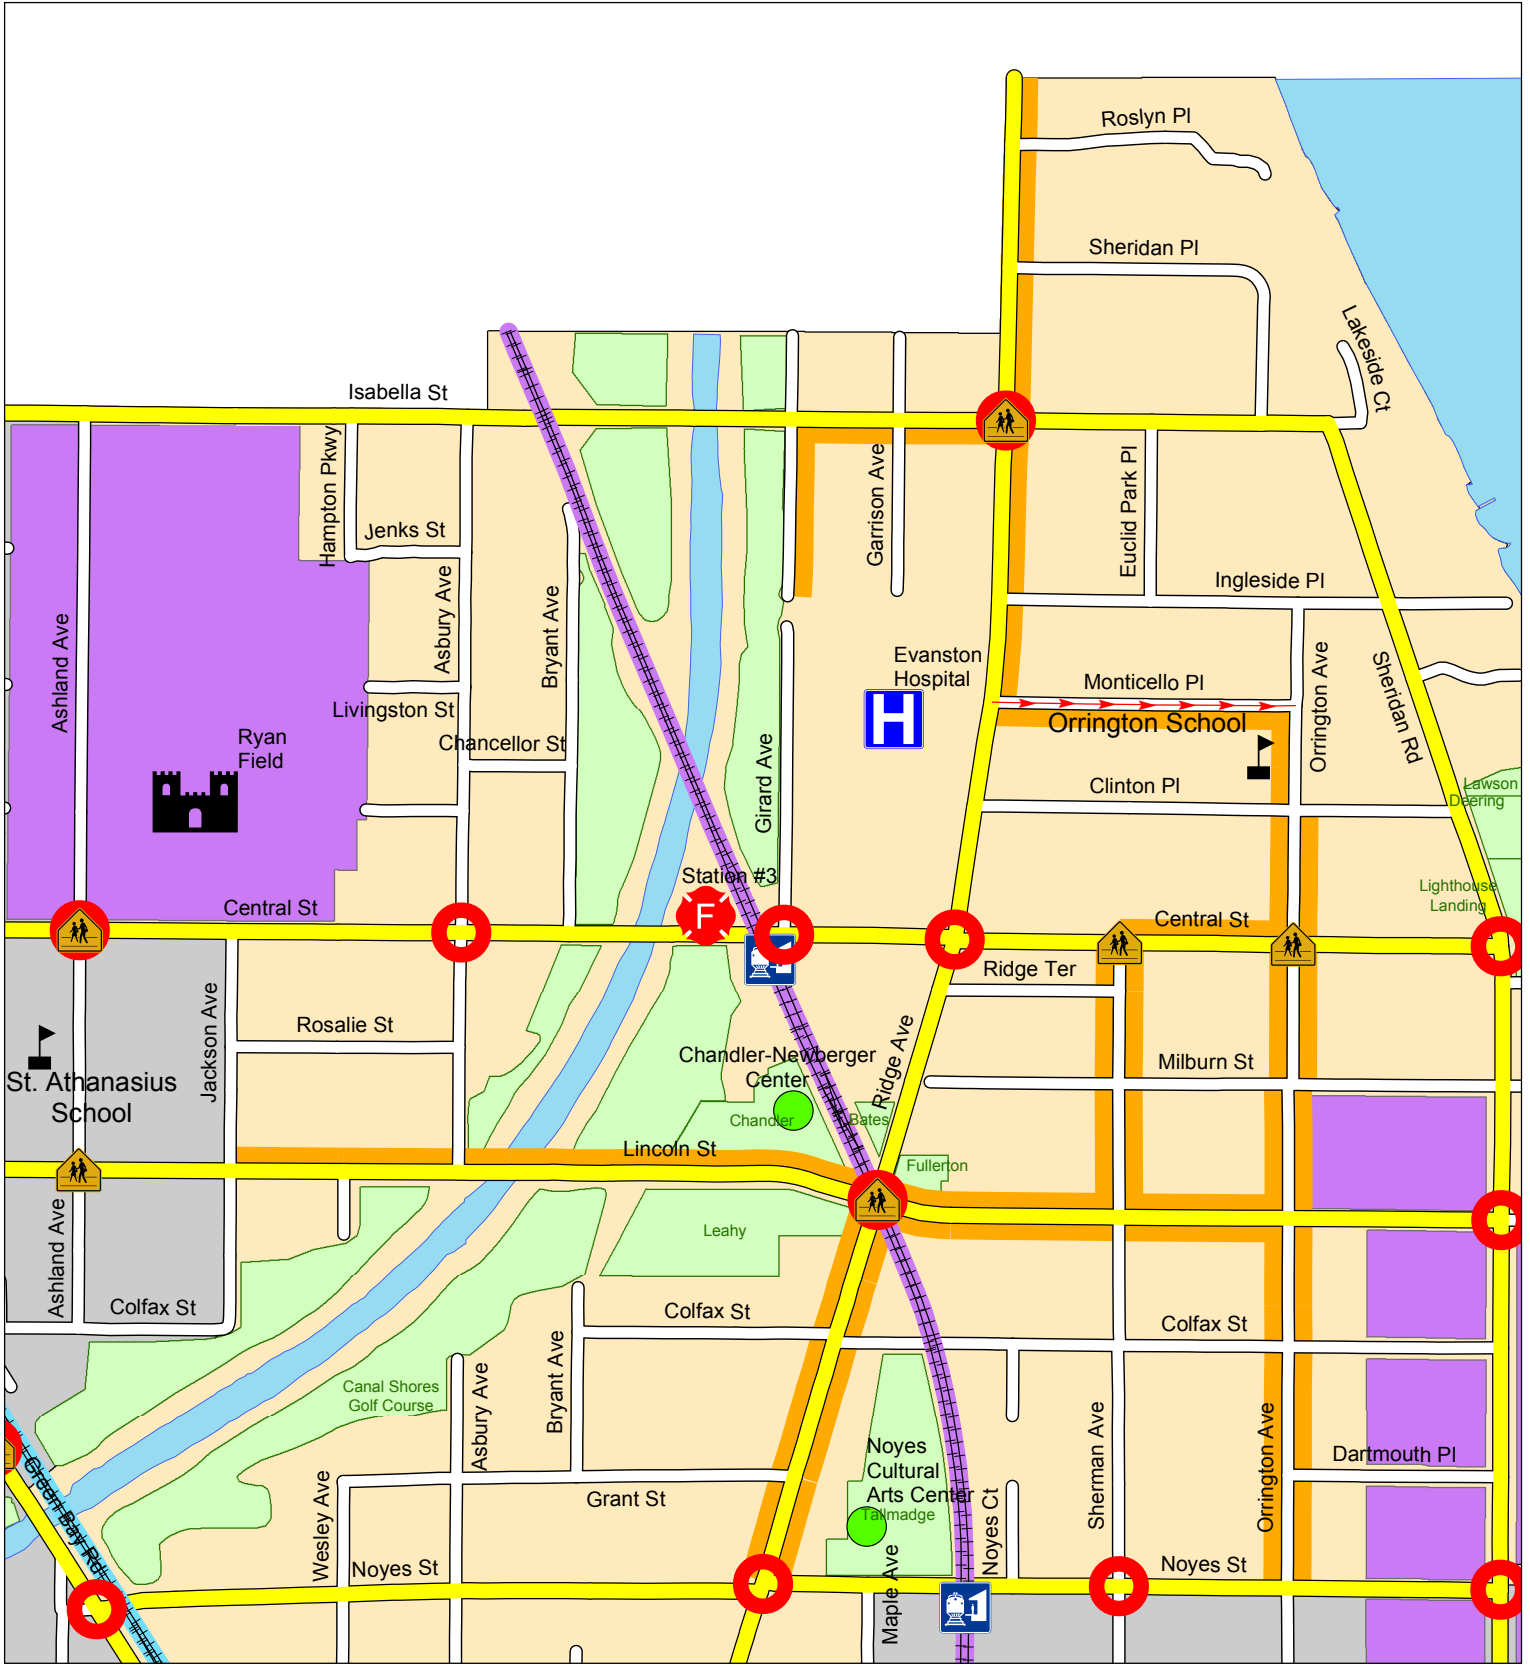

Orrington School Walk Routes

- Walk Route
- One-way (drop-off and pickup)
- Crossing Guard
- School
- Traffic Signal
- Area Served By School

8/18/2015 - OrringtonWalkRoutes.mxd
 This map is provided "as is" without warranties of any kind.
 See www.cityofevanston.org/mapdisclaimers.html for more information.