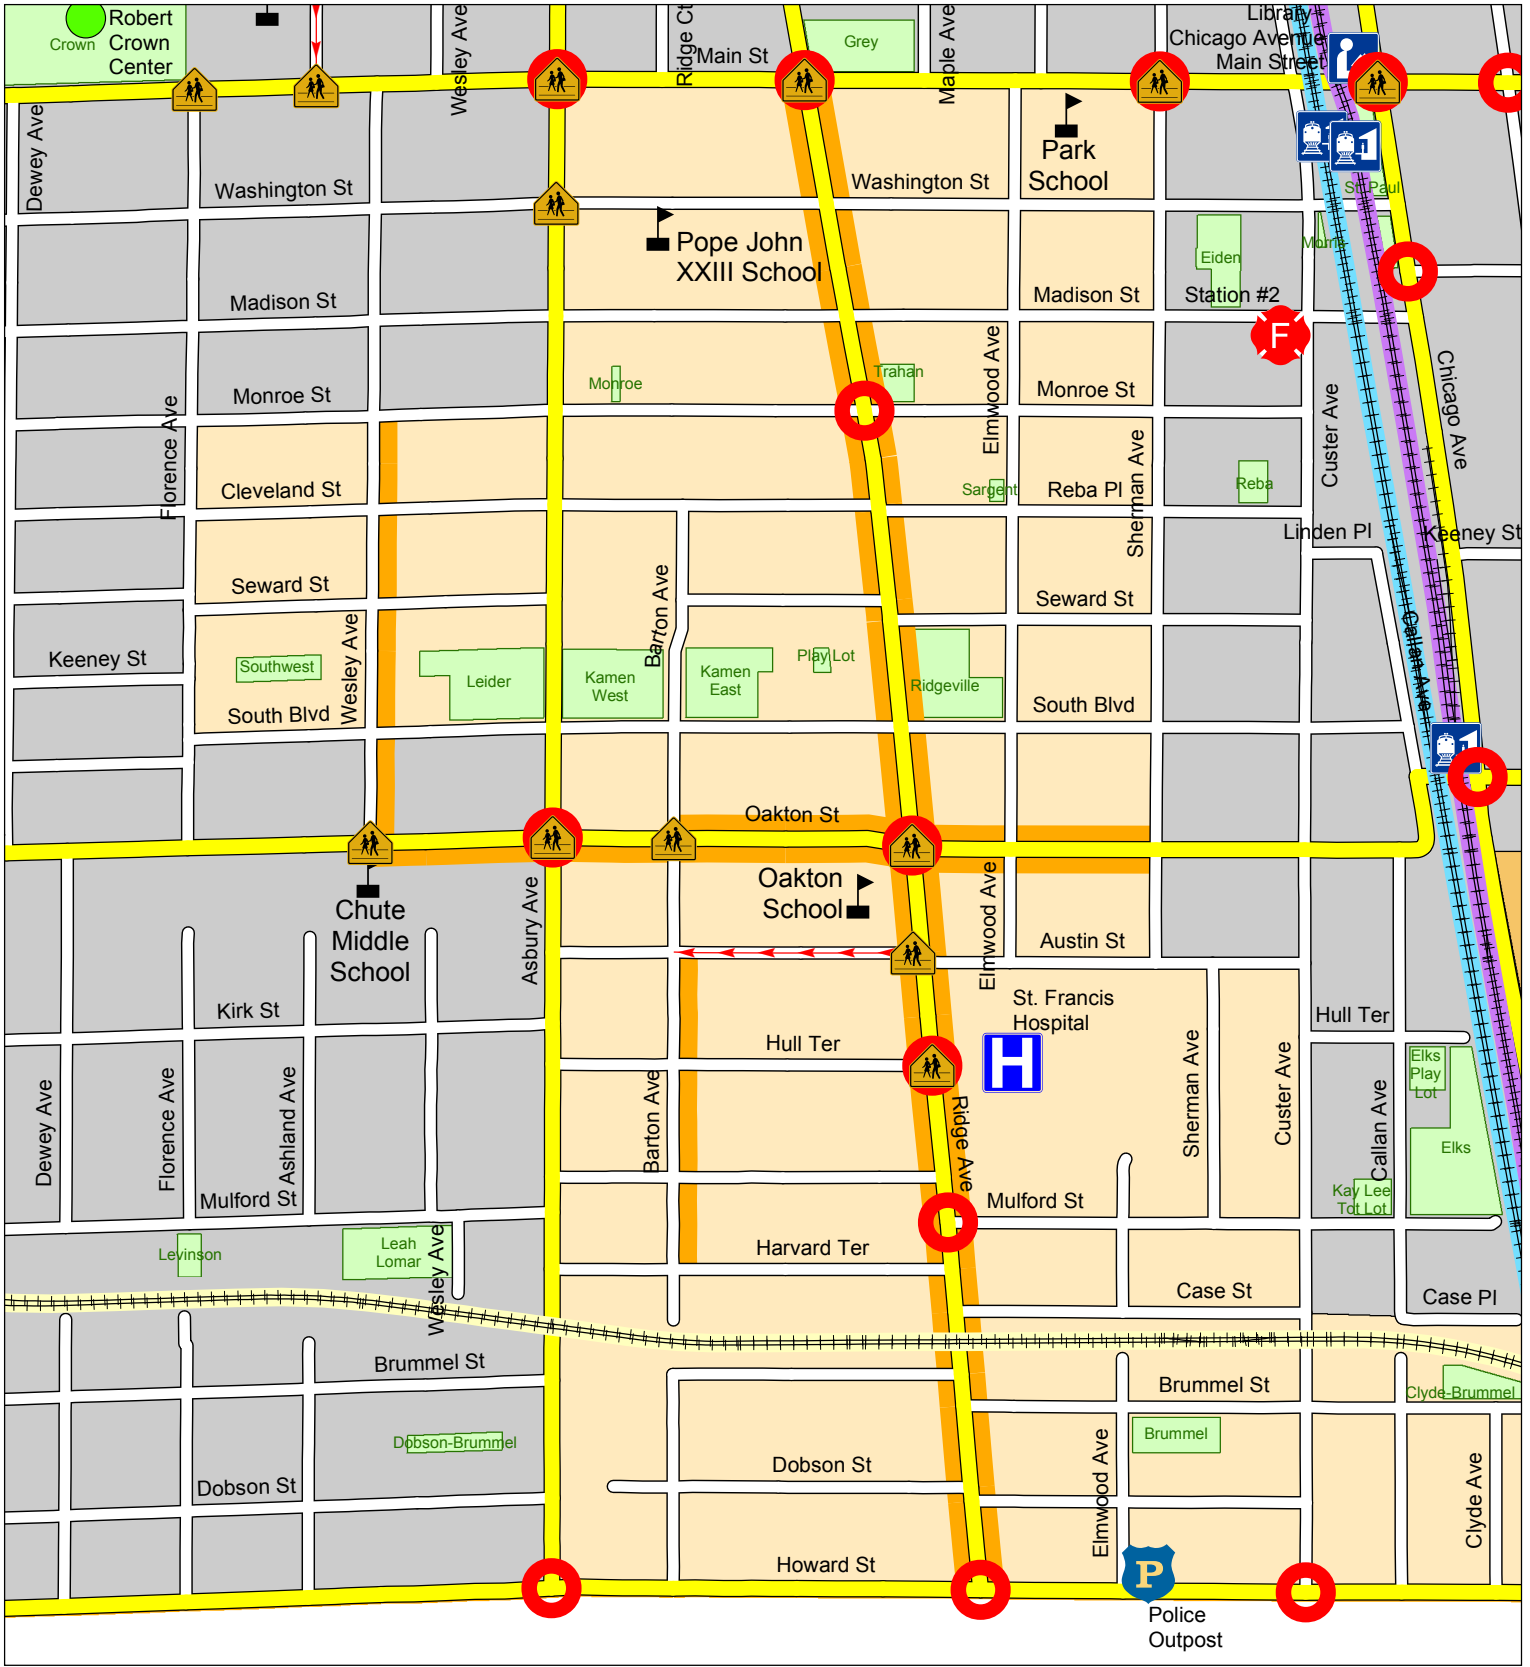

Oakton School Walk Routes

-  Walk Route
-  One-way (drop-off and pickup)
-  Crossing Guard
-  School
-  Traffic Signal
-  Area Served By School

8/18/2015 - OaktonWalkRoutes.mxd
 This map is provided "as is" without warranties of any kind.
 See www.cityofevanston.org/mapdisclaimers.html for more information.