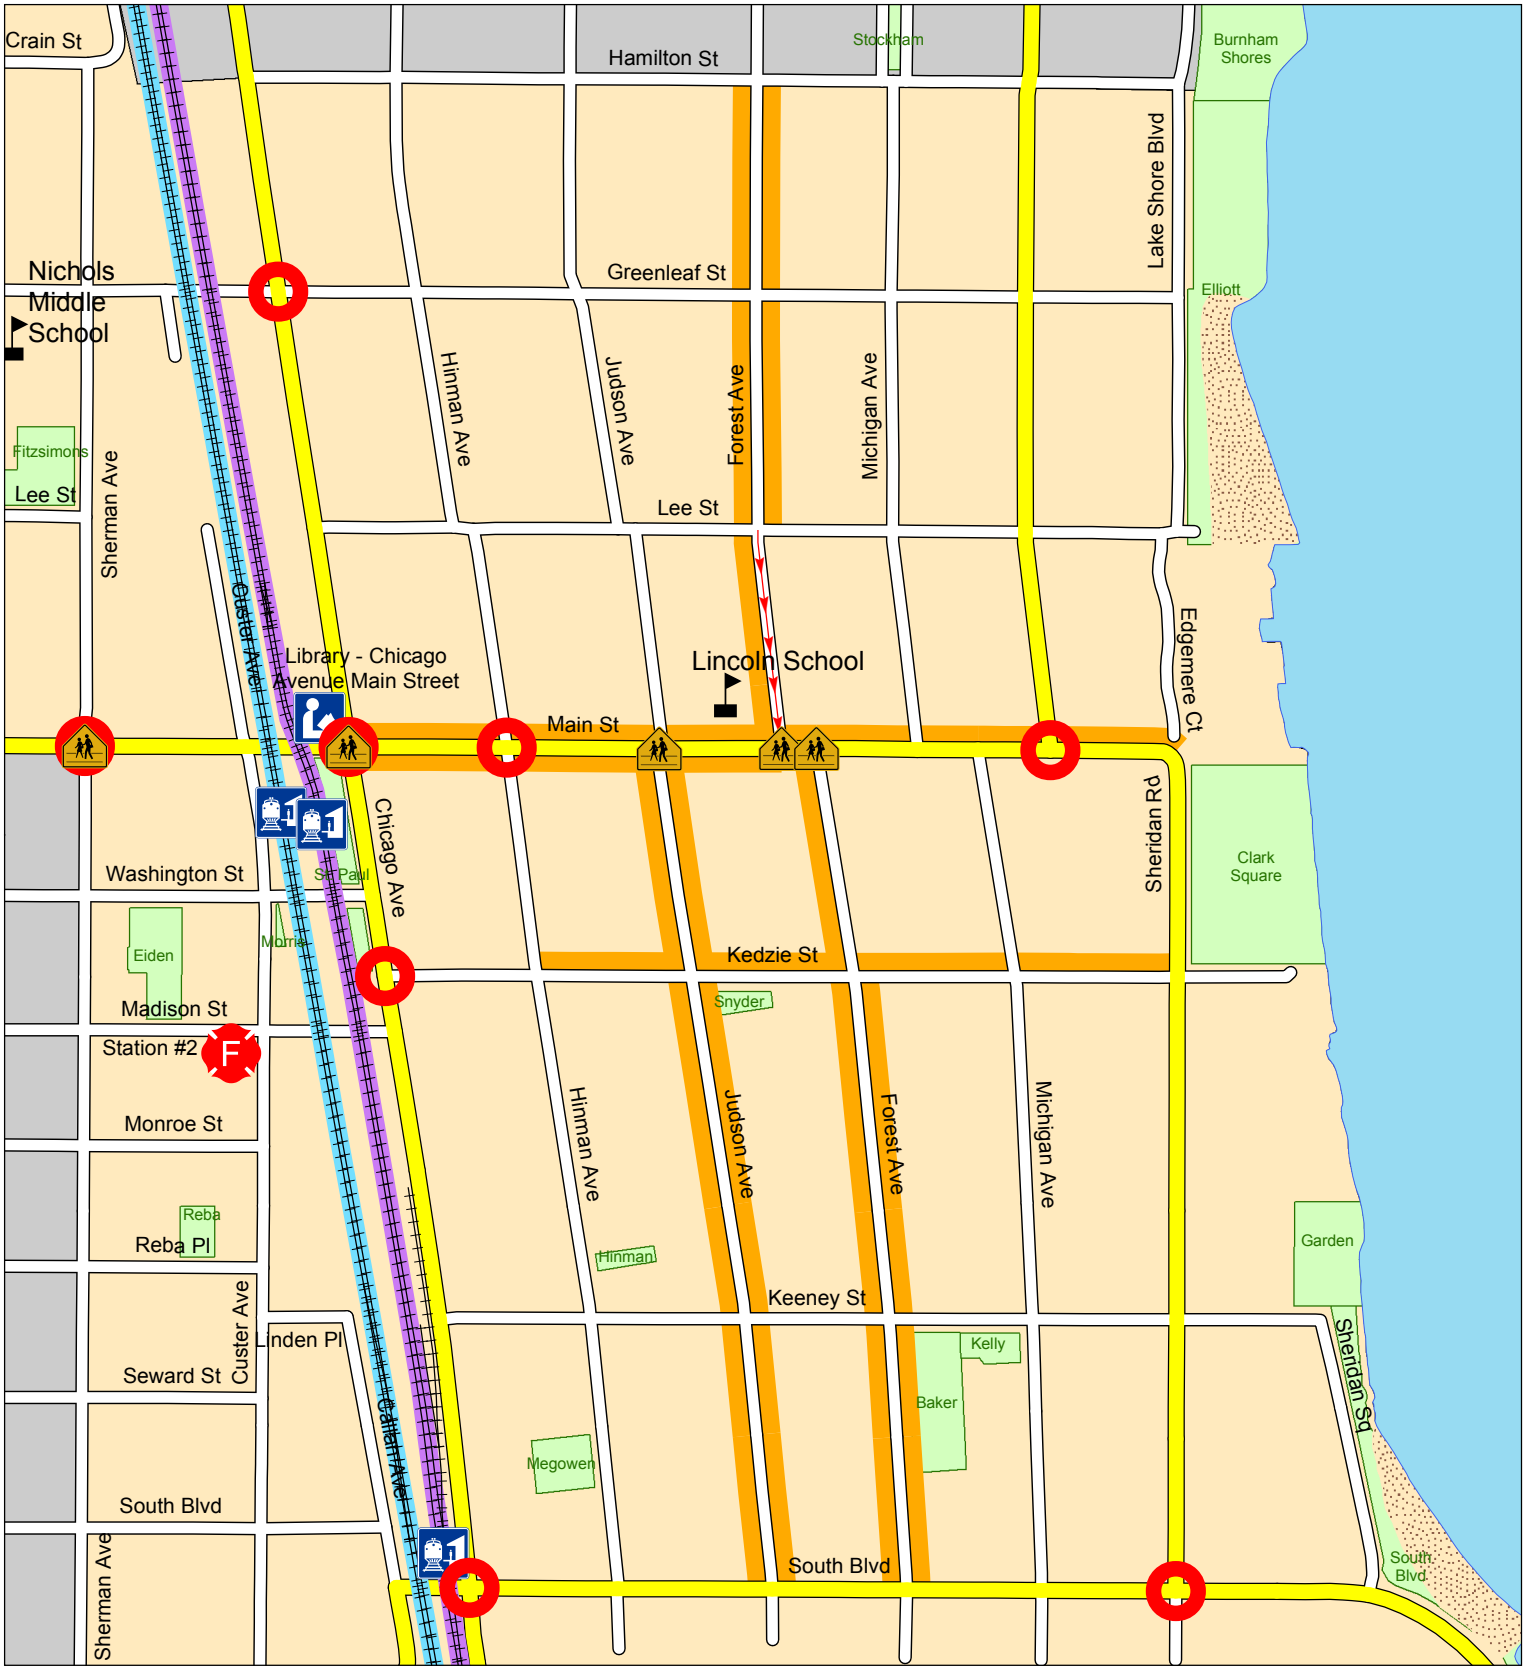

# Lincoln School Walk Routes

- Walk Route
- Crossing Guard
- Traffic Signal
- One-way (drop-off and pickup)
- School
- Area Served By School

8/18/2015 - LincolnWalkRoutes.mxd  
 This map is provided "as is" without warranties of any kind.  
 See [www.cityofevanston.org/mapdisclaimers.html](http://www.cityofevanston.org/mapdisclaimers.html) for more information.