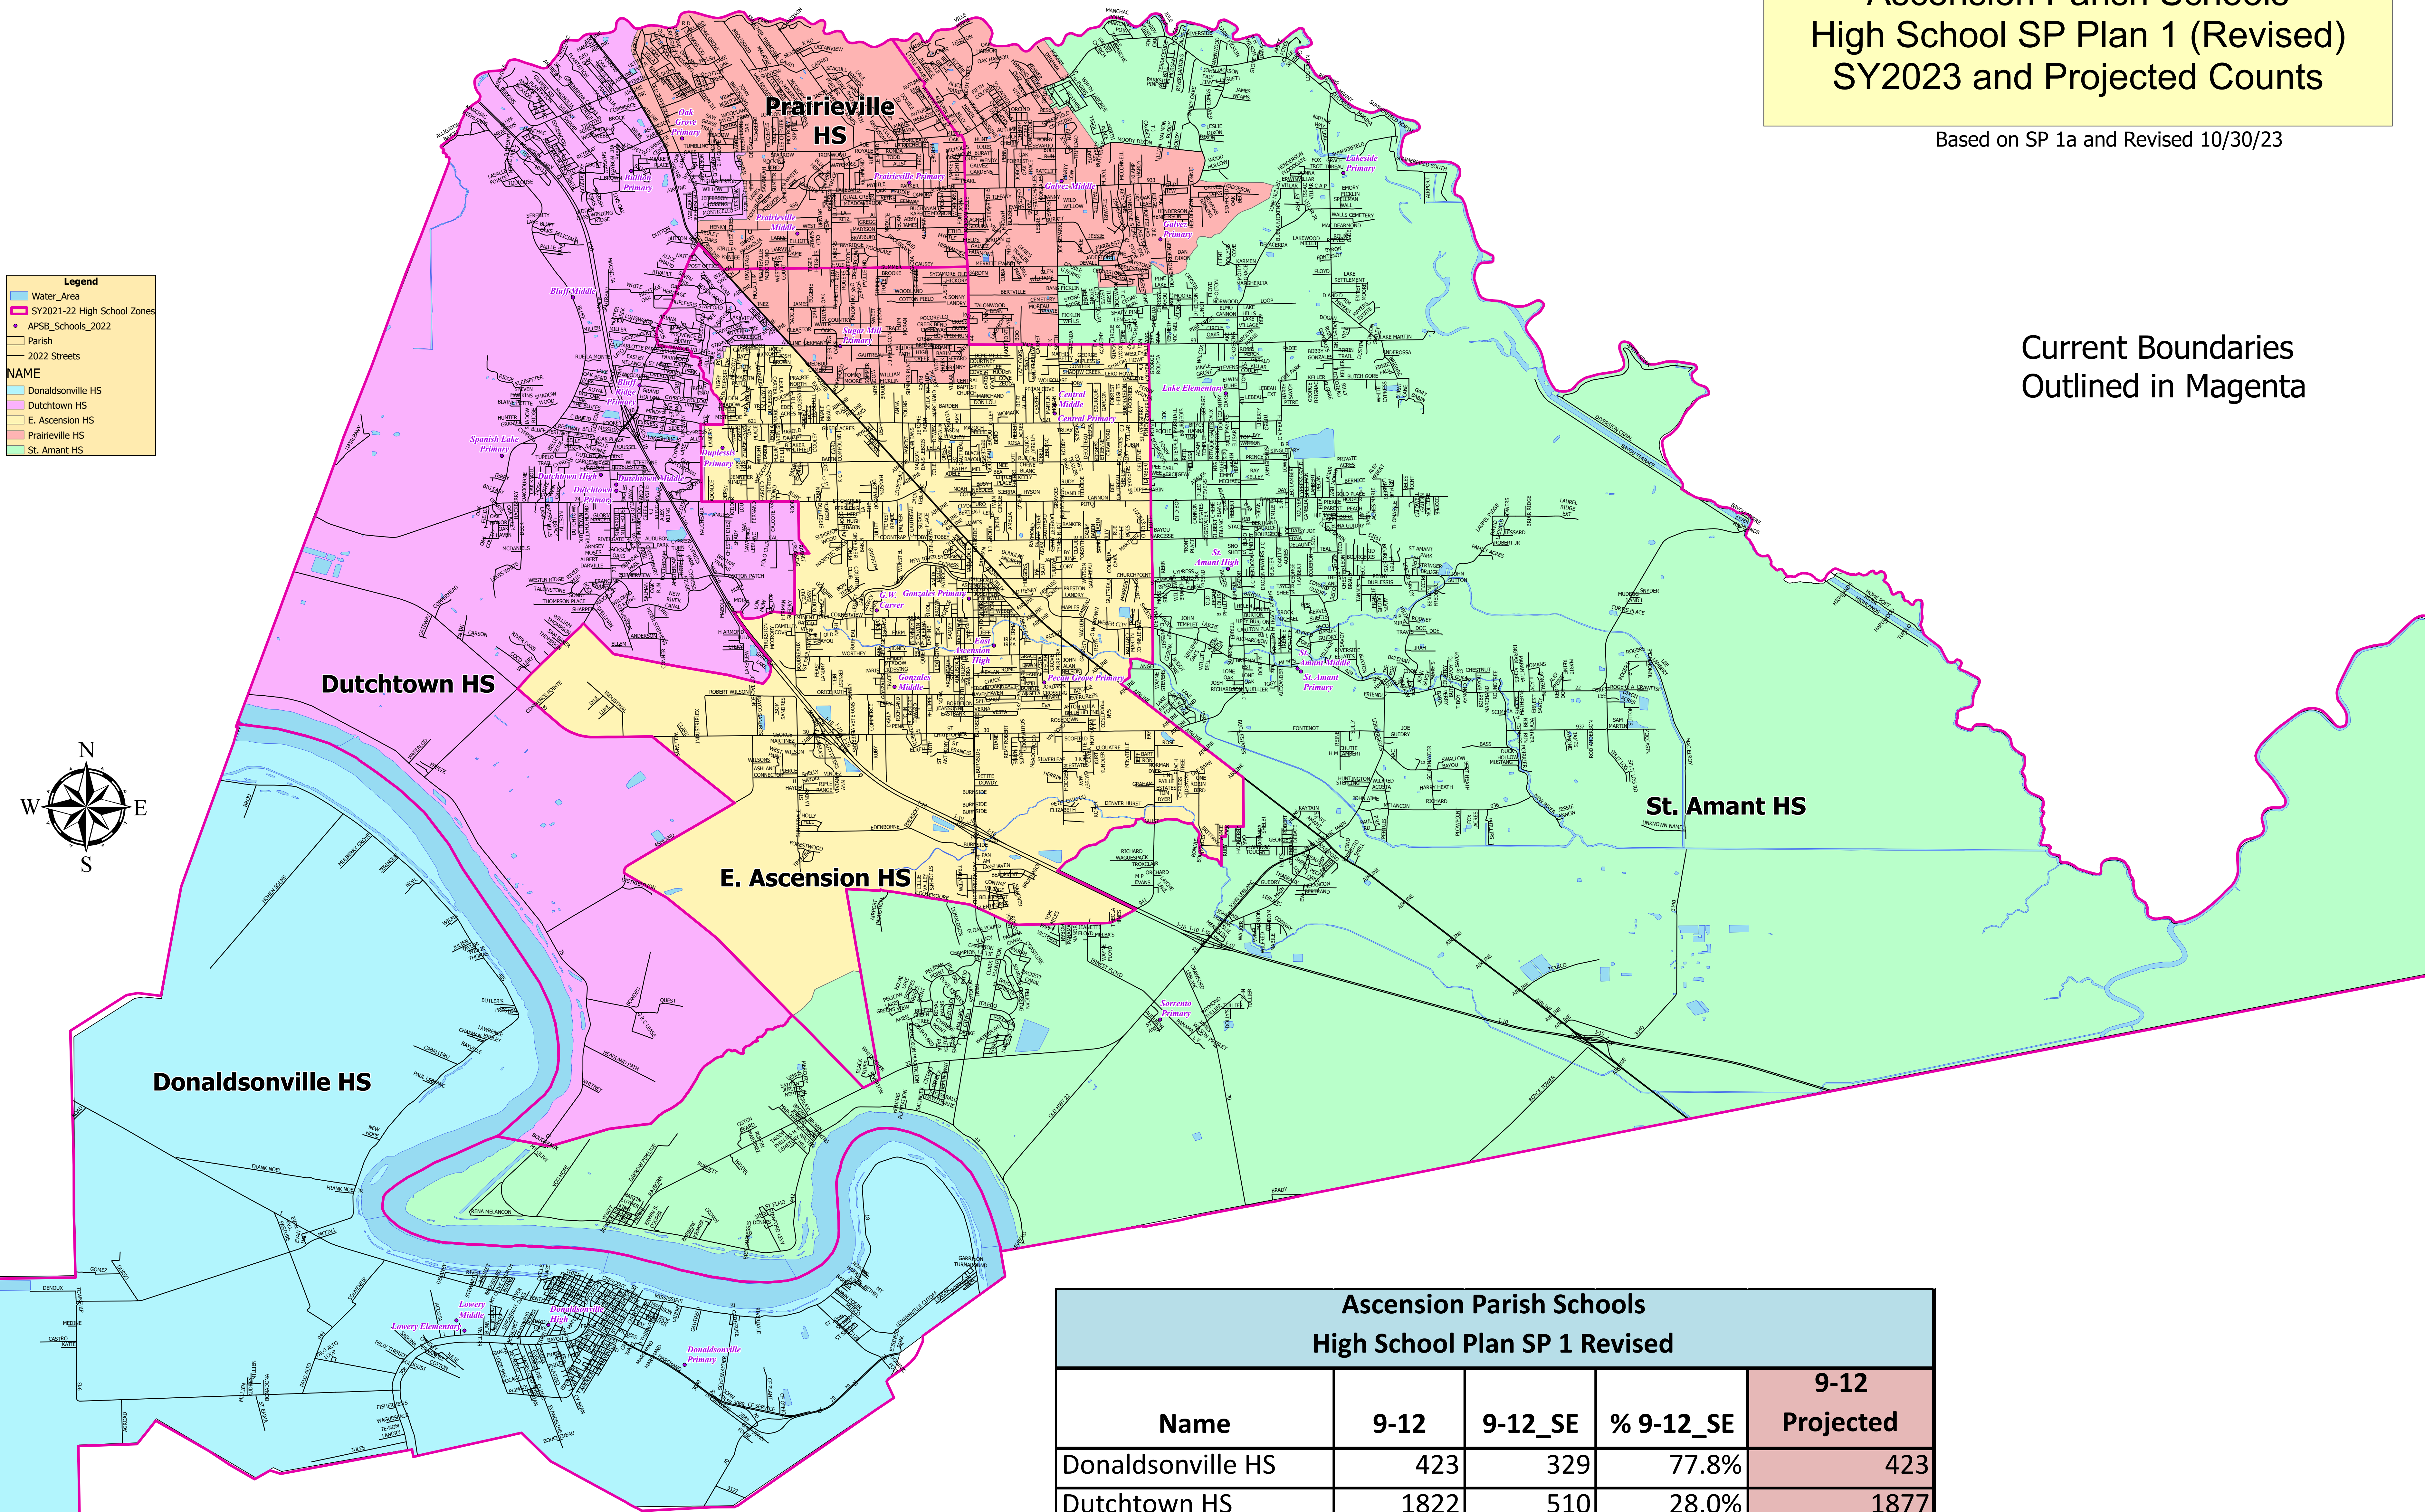

Ascension Parish Schools High School SP Plan 1 (Revised) SY2023 and Projected Counts

Based on SP 1a and Revised 10/30/23

Current Boundaries
Outlined in Magenta

Legend

- Water Area
- SY2021-22 High School Zones
- APSB_Schools_2022
- Parish
- 2022 Streets

NAME

- Donaldsonville HS
- Dutchtown HS
- E. Ascension HS
- Prairieville HS
- St. Amant HS

Ascension Parish Schools High School Plan SP 1 Revised				
Name	9-12	9-12_SE	% 9-12_SE	9-12 Projected
Donaldsonville HS	423	329	77.8%	423
Dutchtown HS	1822	510	28.0%	1877
E. Ascension HS	1780	942	52.9%	1916
Prairieville HS	1796	630	35.1%	1825
St. Amant HS	1671	711	42.5%	1757
SY2023 Enrollments