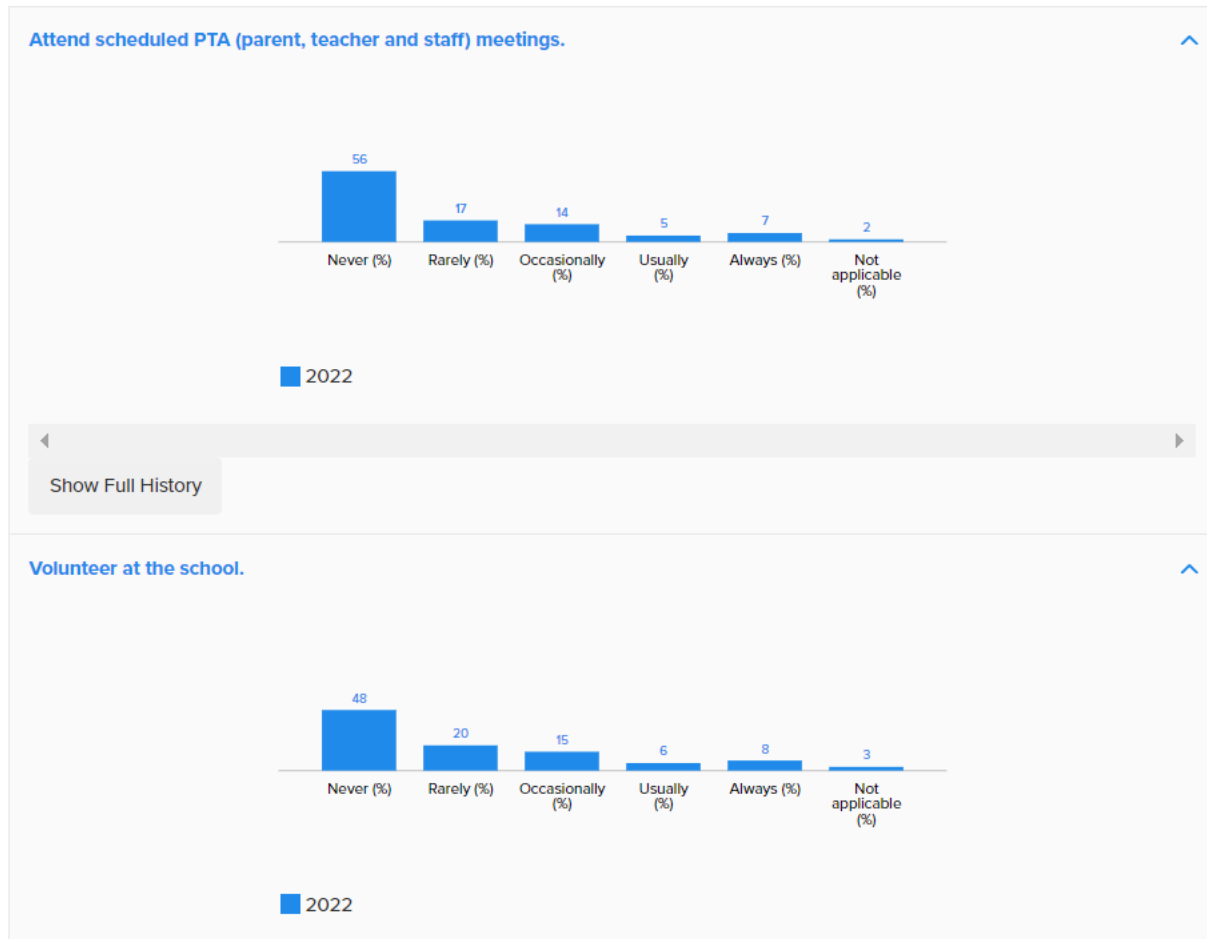

Parents report that:

[Collapse All](#)

Provide suggestions for how to support my child in school.

Show Full History

Listen to my suggestions about how to best support my child.

How is Holmes Middle School performing in Parents' Assessment of Involvement in School?

Parents access their own involvement in their child's schooling.

Parents report their involvement:

[Collapse All](#)

Attend scheduled Parent-Teacher conferences.

Show Full History

Attend scheduled school events/ performances.