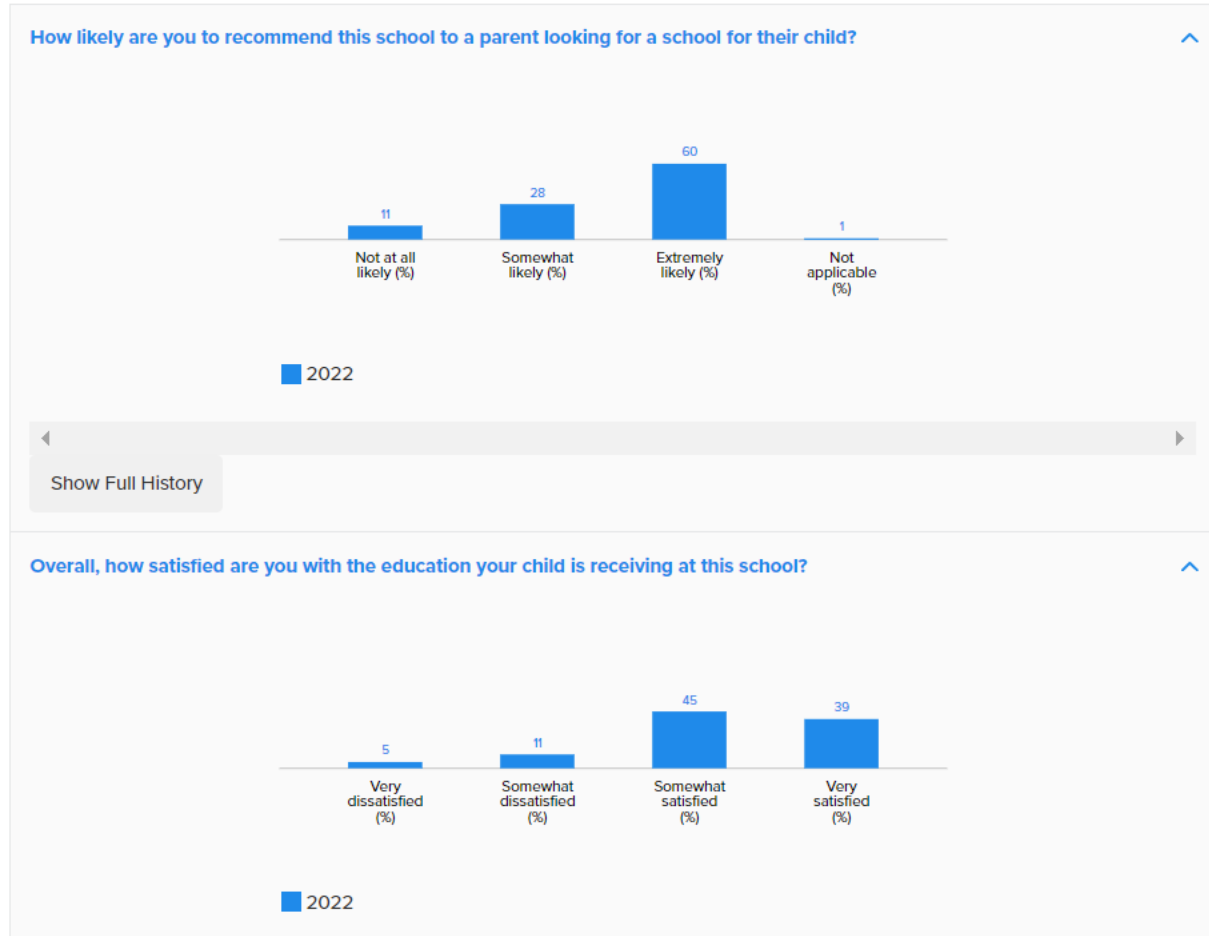

How is Holmes Middle School performing in Parent Satisfaction?

Parent's report levels of satisfaction with the quality of education their child(ren) receives.

Parents report satisfaction with their child's school:

[Collapse All](#)