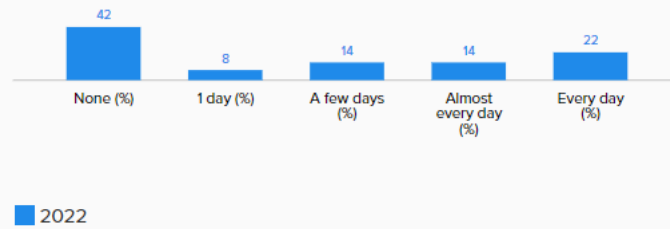

Parents report the frequency of internet use on various devices:

[Collapse All](#)

Handheld device (including smartphones).

Show Full History

Gaming device (Wii/PlayStation/Xbox).

Tablet computer (iPad/Android).

How is Holmes Middle School performing in Parent Connectedness?

Parents report how connected they feel to their child's school.

Parents report how connected they feel to their child's school:

[Collapse All](#)