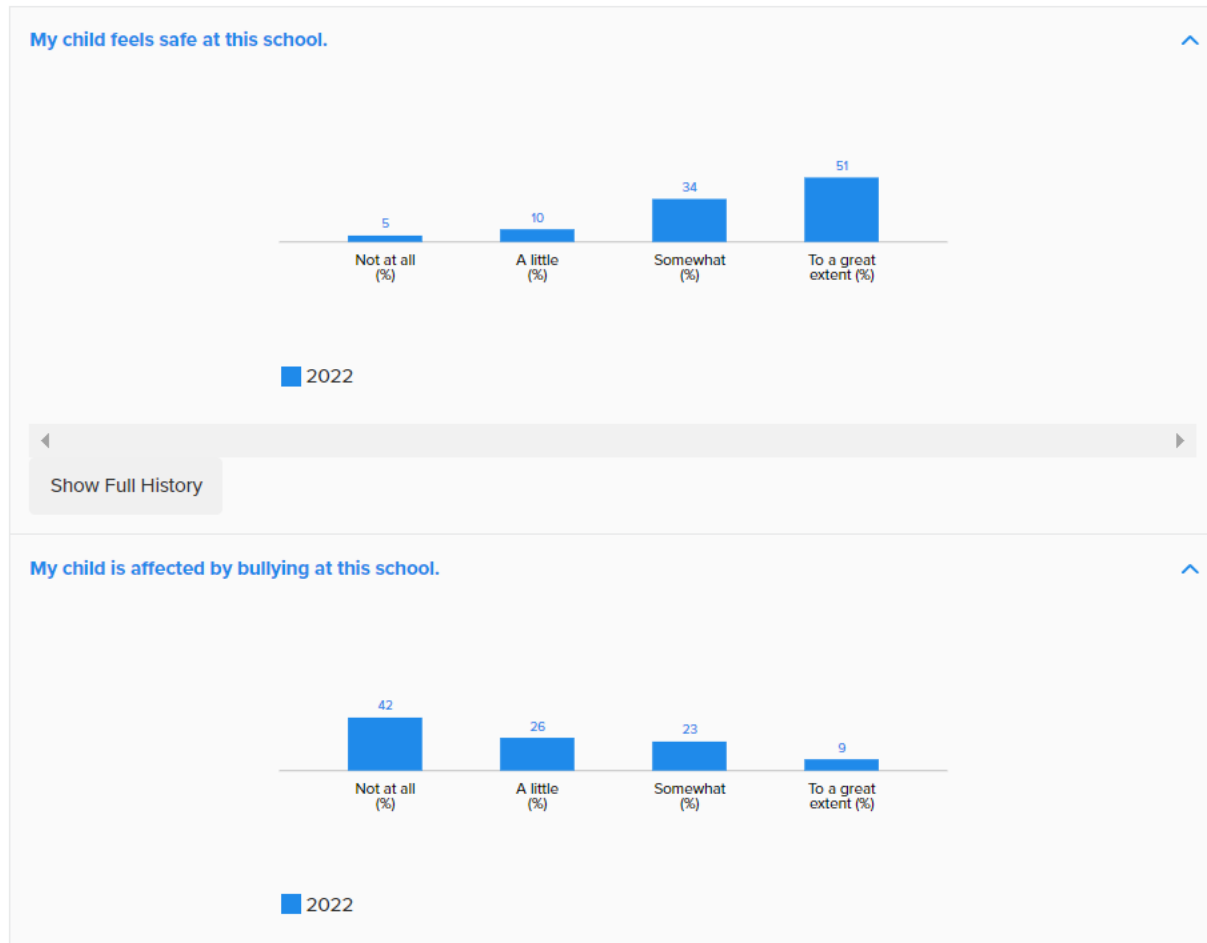

How is Holmes Middle School performing in Parents' Assessment of School Safety?

Parents assess the safety of the school environment.

Parents report that:

[Collapse All](#)