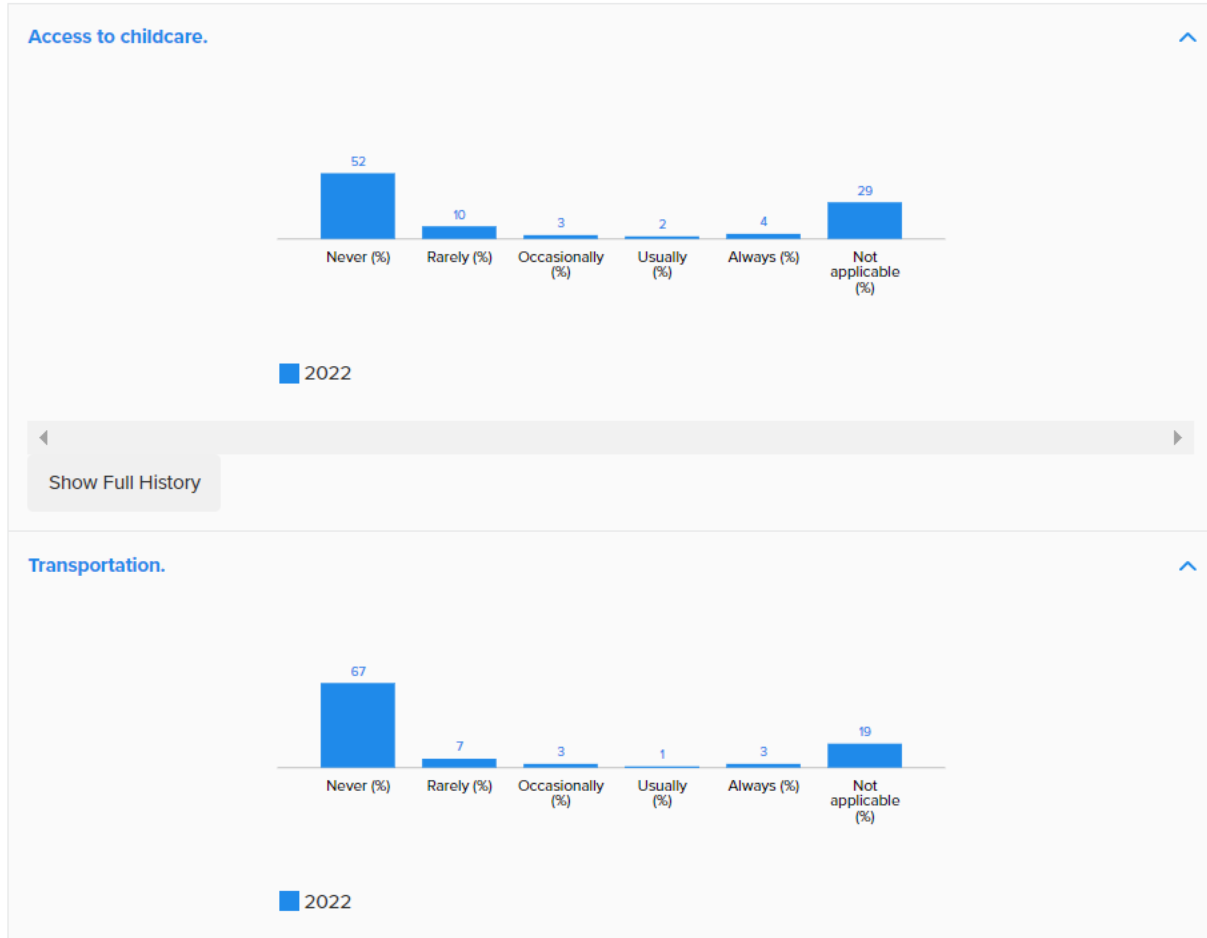

Welcomed when you enter the school?

Show Full History

That you are an important part of improving the school?

How is Holmes Middle School performing in Parent Involvement & Disruptions?

Parents report limitations to their involvement in school.

Parents report limitations to their involvement in school:

[Collapse All](#)

Work obligations.

Show Full History

Program and event relevance.

Events are scheduled when I cannot attend.

Show Full History

Attitudes of other parents.