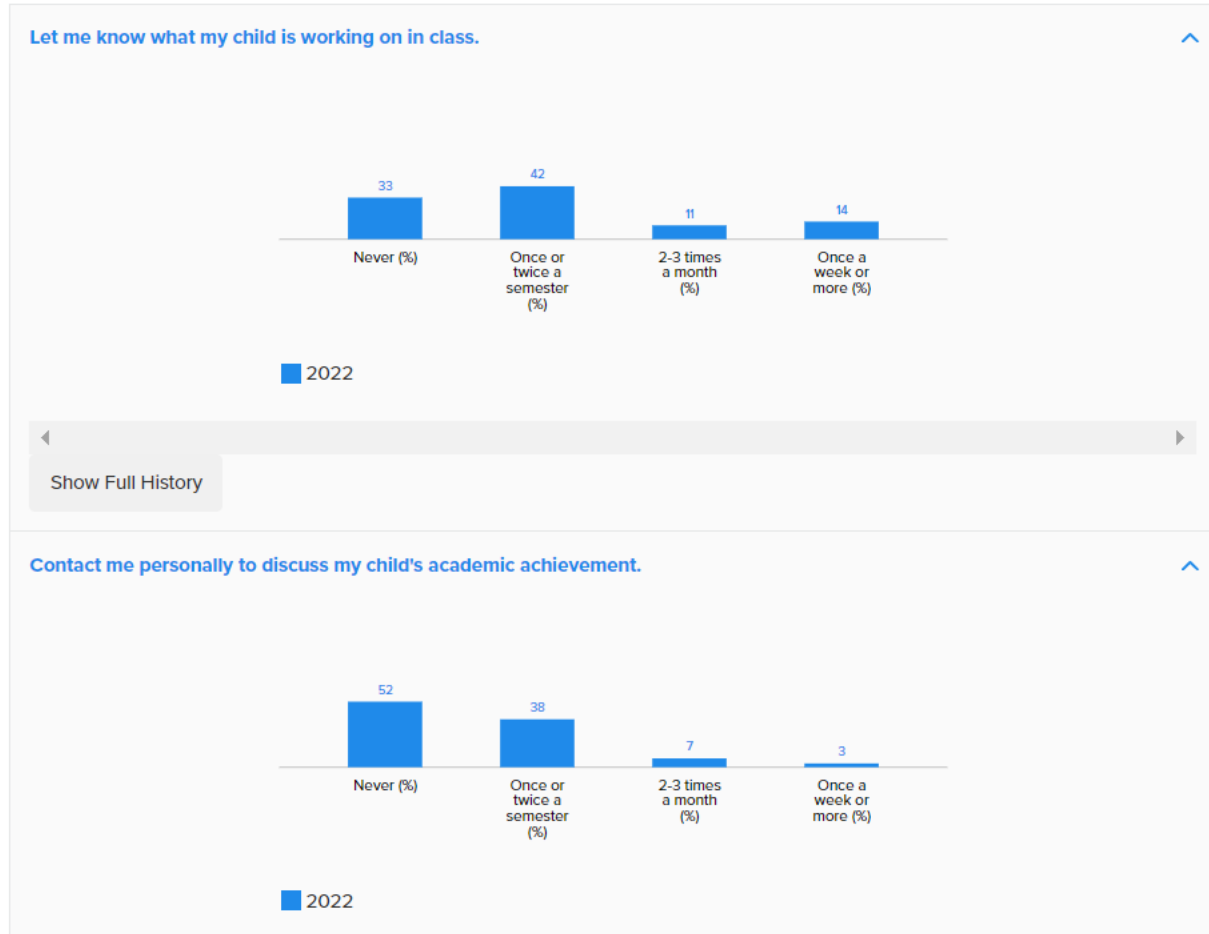

How is Holmes Middle School performing in Parent-Teacher Interaction?

Parents report the degree to which teachers interact with them to support their child's learning and development.

Parents report that:

[Collapse All](#)