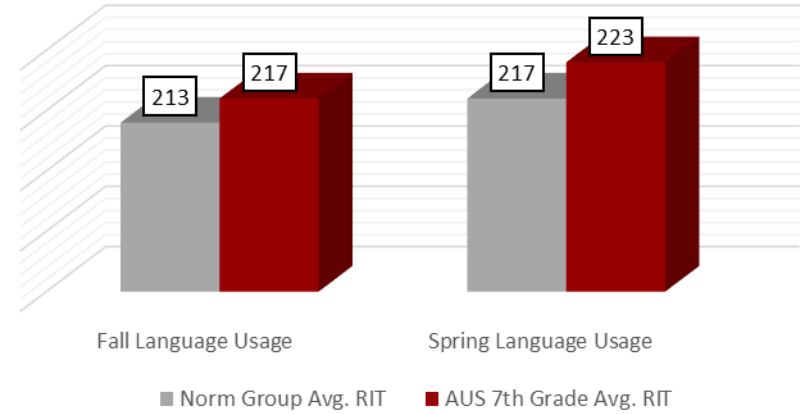

MIDDLE SCHOOL FALL TO SPRING READING COMPARISON CHART 2021-2022

6th Grade Reading Fall to Spring Comparison Chart 2021-2022

7th Grade Reading Fall to Spring Comparison Chart 2021-2022

8th Grade Reading Fall to Spring Comparison Chart 2021-2022

MIDDLE SCHOOL FALL TO SPRING LANGUAGE USAGE COMPARISON CHART 2021-2022

6th Grade Language Usage Fall to Spring Comparison Chart 2021-2022

7th Grade Language Usage Fall to Spring Comparison Chart 2021-2022