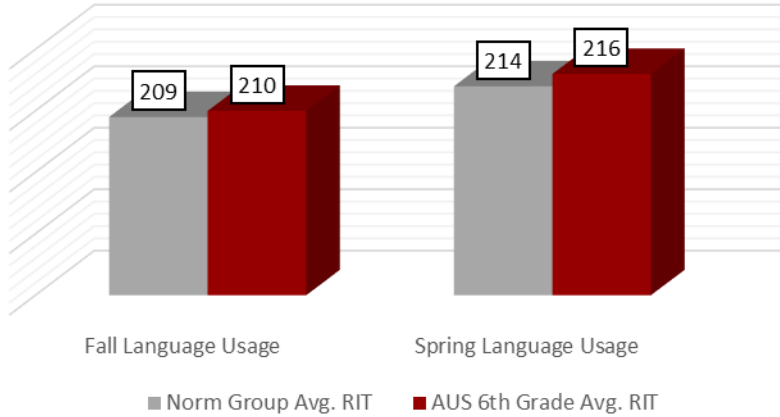

MIDDLE SCHOOL FALL TO SPRING MATHEMATICS COMPARISON CHART 2021-2022

6th Grade Mathematics Fall to Spring Comparison Chart 2021-2022

7th Grade Mathematics Fall to Spring Comparison Chart 2021-2022

8th Grade Mathematics Fall to Spring Comparison Chart 2021-2022

MIDDLE SCHOOL FALL TO SPRING READING COMPARISON CHART 2021-2022

6th Grade Reading Fall to Spring Comparison Chart 2021-2022

7th Grade Reading Fall to Spring Comparison Chart 2021-2022

8th Grade Reading Fall to Spring Comparison Chart 2021-2022

MIDDLE SCHOOL FALL TO SPRING LANGUAGE USAGE COMPARISON CHART 2021-2022

6th Grade Language Usage Fall to Spring Comparison Chart 2021-2022

7th Grade Language Usage Fall to Spring Comparison Chart 2021-2022