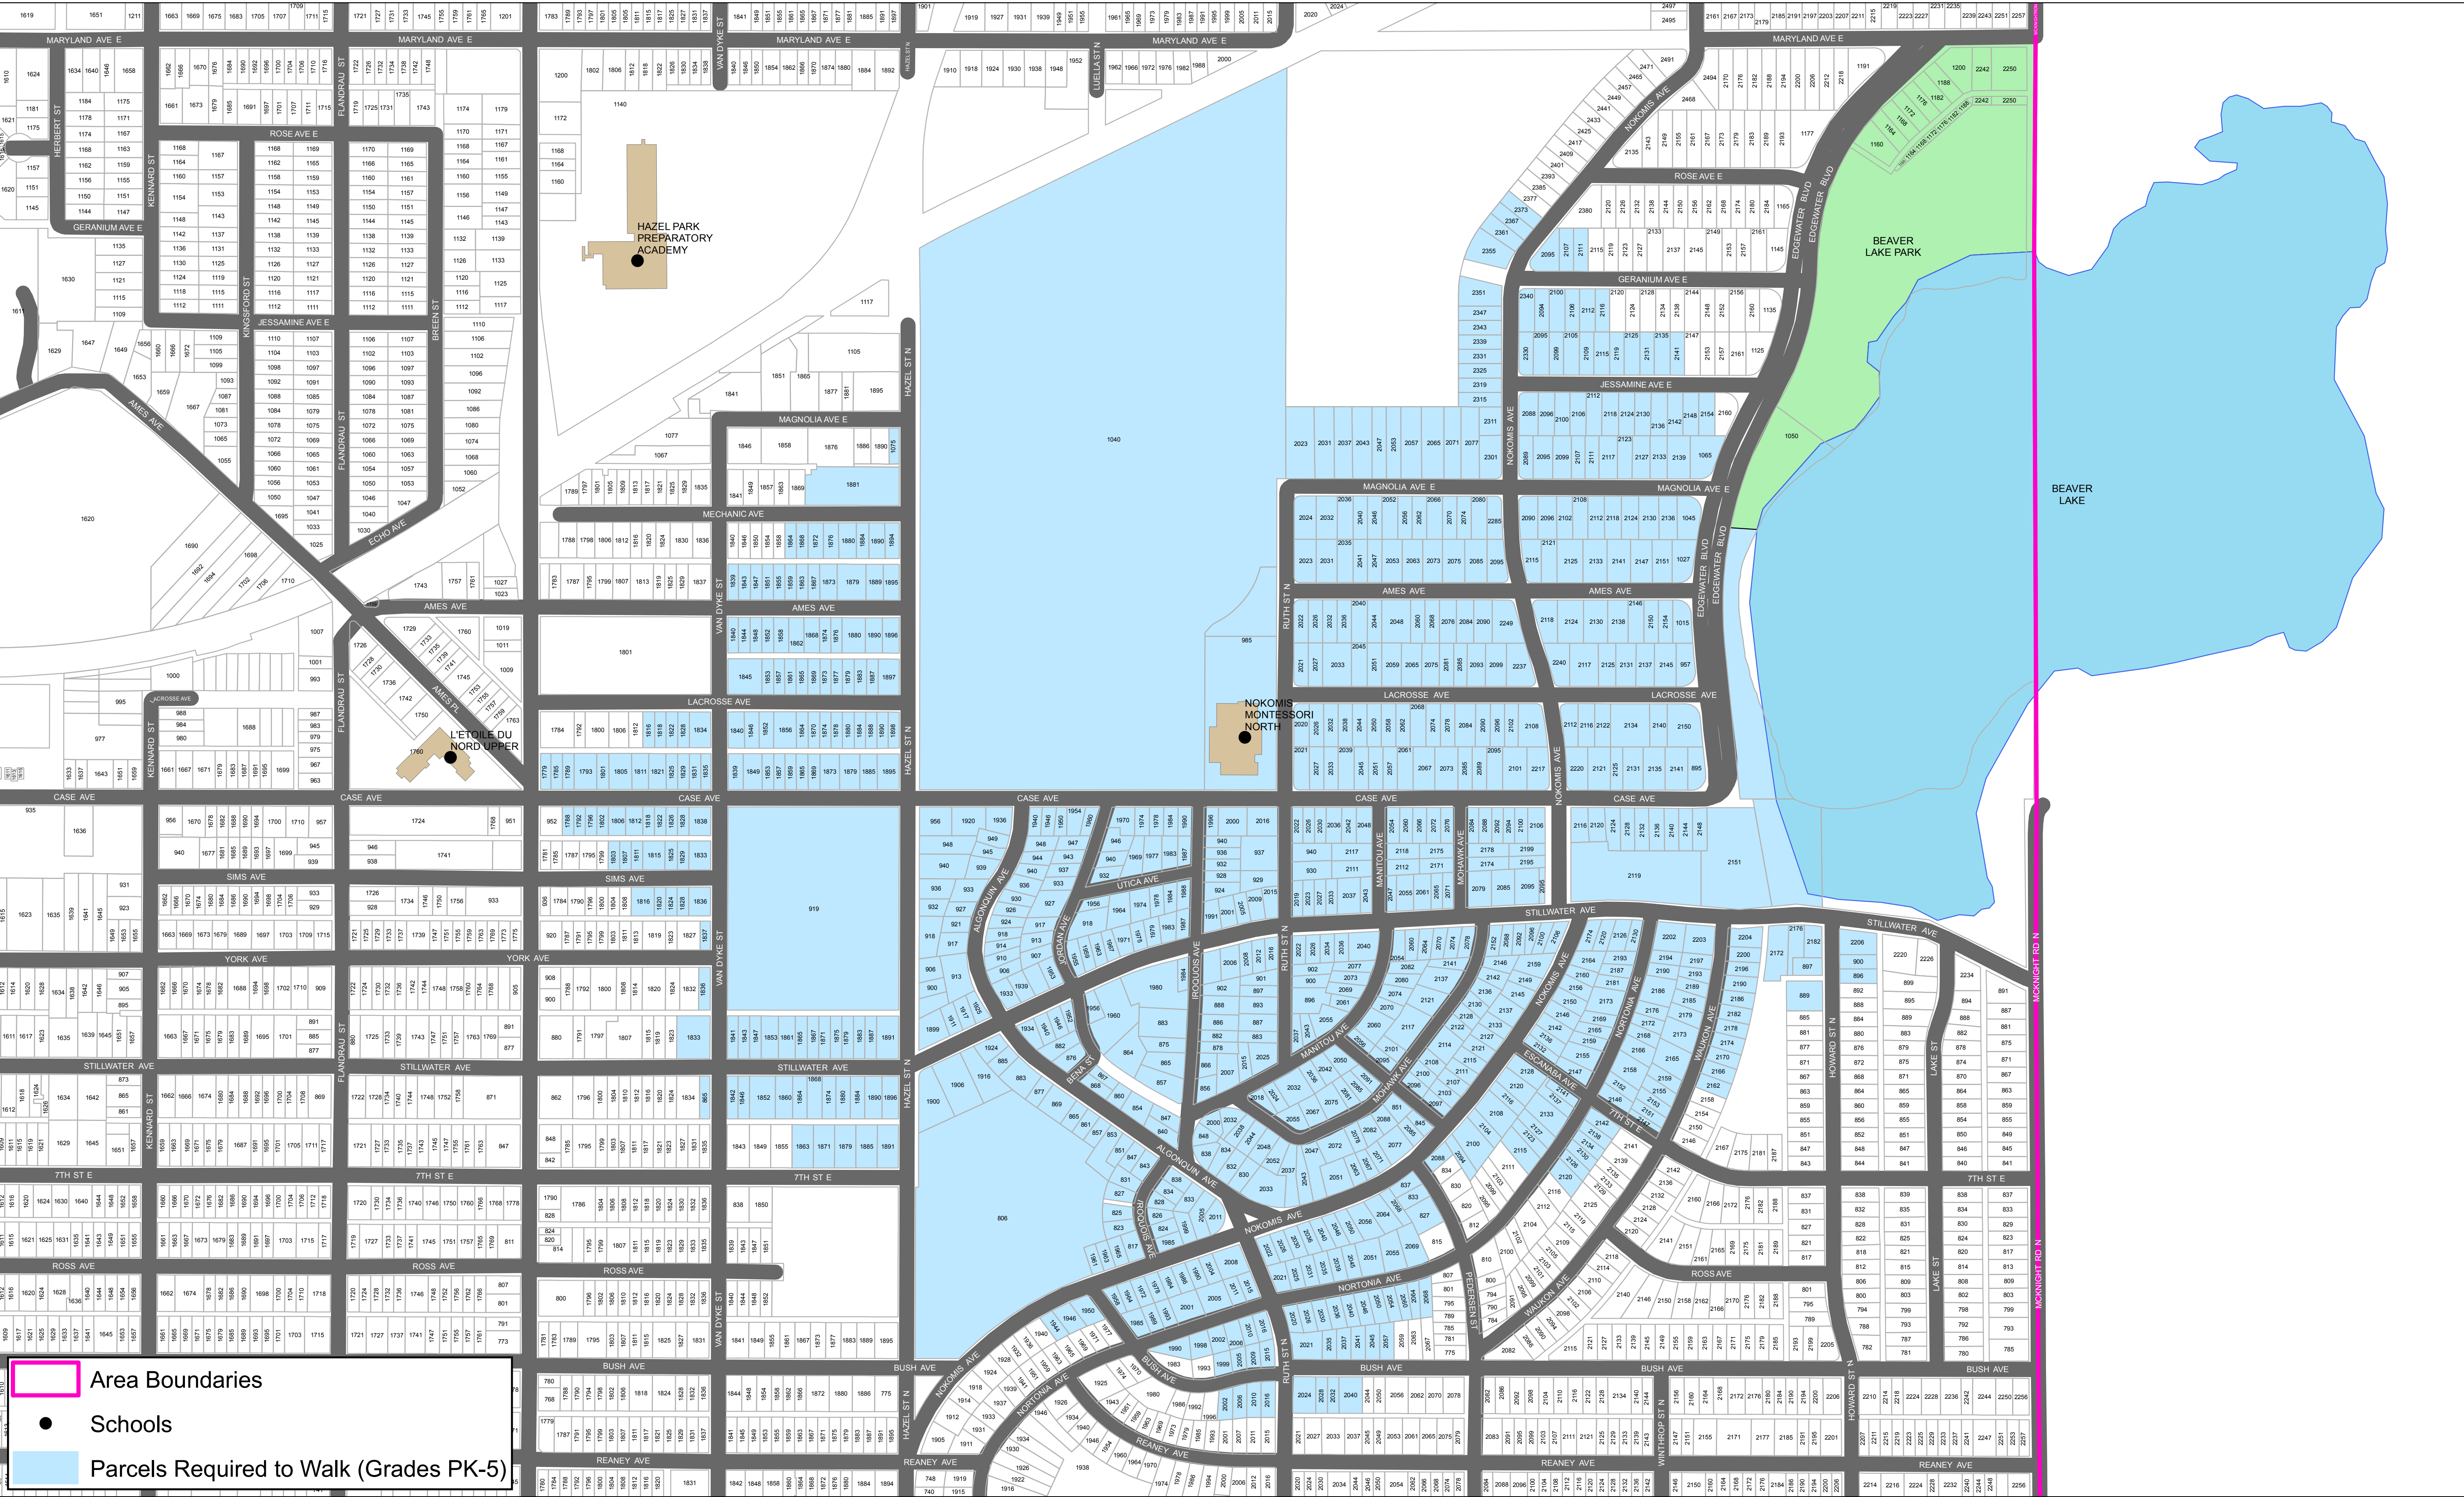

Nokomis North 1/2 Mile Walk Area

Provided by Saint Paul Public Schools Transportation Department

-  Area Boundaries
-  Schools
-  Parcels Required to Walk (Grades PK-5)