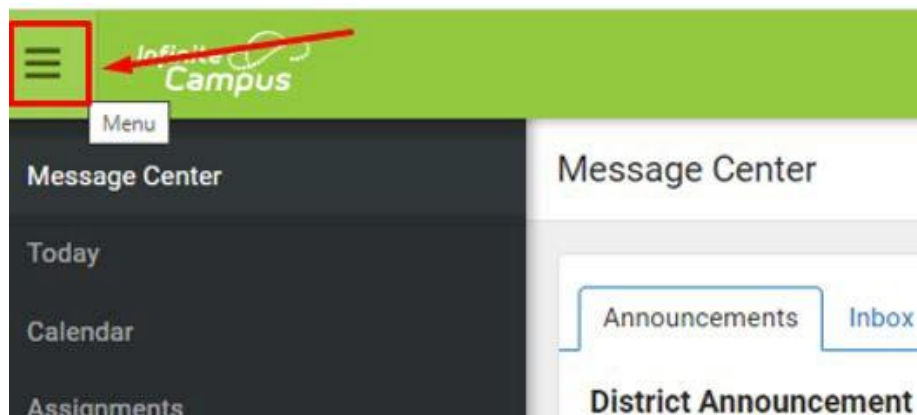

Butler Area School District Infinite Campus Parent Portal How to View Student's Report Card using Parent Portal

The Campus Parent Portal will assist parents/guardians with viewing their student's report card or progress report during the current school year. To view your child's report card or progress report online, please follow the steps below.

1. Log into the Parent Portal site: <https://basdk12.infinitecampus.org/campus/portal/butler.jsp>
  Enter your Parent Portal **username** and **password**. If you do not have a Parent Portal account, [click here to create a Parent Portal account](#).

2. Click the **Menu** button.