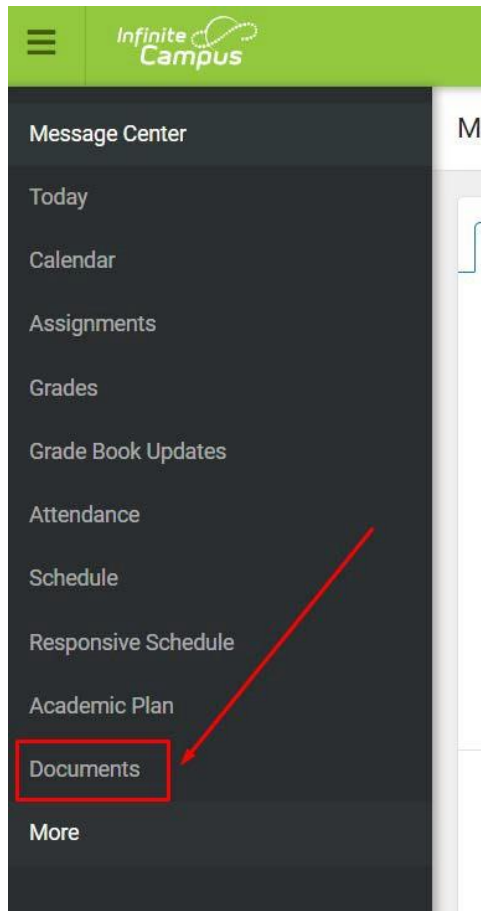

3. Click Documents.