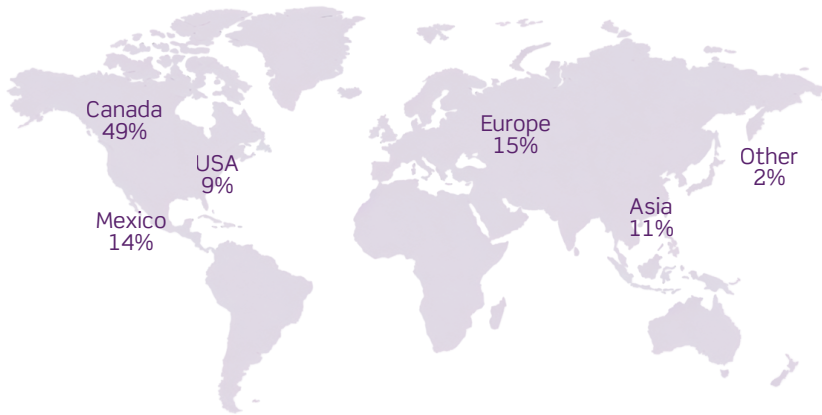

School Profile 2025-26 Bishop's College School

80 chemin Moulton Hill, Sherbrooke, QC Canada, J1M 1Z8

1.819.566.0227

bishopscollegeschool.com

Founded in 1836, Bishop's College School is located in the Eastern Townships of Quebec, approximately 160 kilometres east of Montreal. BCS is an English-language, all-gender boarding and day school. Serving approximately 250 students in Forms II to VII (Grades 7 to 12), it offers Canadian curricula and the International Baccalaureate (IB) Diploma Programme. The 250-acre campus includes eight residences that are home to 80% of the student population. Students at BCS come from across Canada and from over 30 countries throughout the world.

WHERE WE ARE FROM