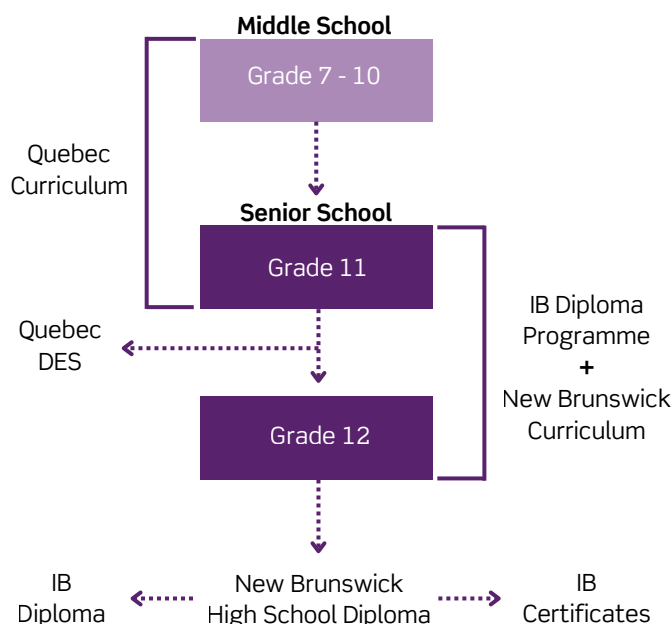

BCS PATHWAYS

GRADING CONVERSION SCALE

IB Grade	Percentage (%)	Grade	GPA
7	97-100	A	4.0
6	93-96		
5	87-92	A	3.7
	84-86		
4	80-83	B	3.3
	77-79		
	73-76		
3	72	B	3.0
	70-71		
	67-69		
	63-66		
2	61-62	C	2.7
	60		
	57-59		
1	55-59	D	2.3
	50-54		
1	<50	F	2.0
1	<50	F	1.7
1	<50	F	1.3
1	<50	F	1.0
1	<50	F	0.0

GRADE 12 COURSE OPTIONS

The following IB and New Brunswick courses are offered at BCS.

Biology SL & HL 121 (IB)
Business Management SL & HL 121 (IB)
Chemistry SL & HL 121 (IB)
Digital Graphic Design 120
Economics 120
English A Language and Literature SL & HL 121 (IB)
English A Literature SL & HL 121 (IB)
French A Language and Literature SL & HL 121 (IB)
French B SL & HL 121 (IB)

French ab initio SL 121 (IB)
Geography SL & HL 121 (IB)
Health and Wellness 110
History HL 121 (IB)
Introduction to Accounting 120
Law 120
Math Analysis and Approaches SL & HL 121 (IB)
Math Applications and Interpretation SL 121 (IB)
Music SL & HL 121 (IB)

Outdoor Pursuits 110
Philosophy SL & HL 121 (IB)
Physical Education and Leadership 120
Physics SL & HL 121 (IB)
Psychology SL & HL 121 (IB)
Social and Cultural Anthropology HL 121 (IB)
Sports, Exercise and Health Science SL 121 (IB)
Theory of Knowledge 121 (IB)
Visual Arts SL & HL 121 (IB)