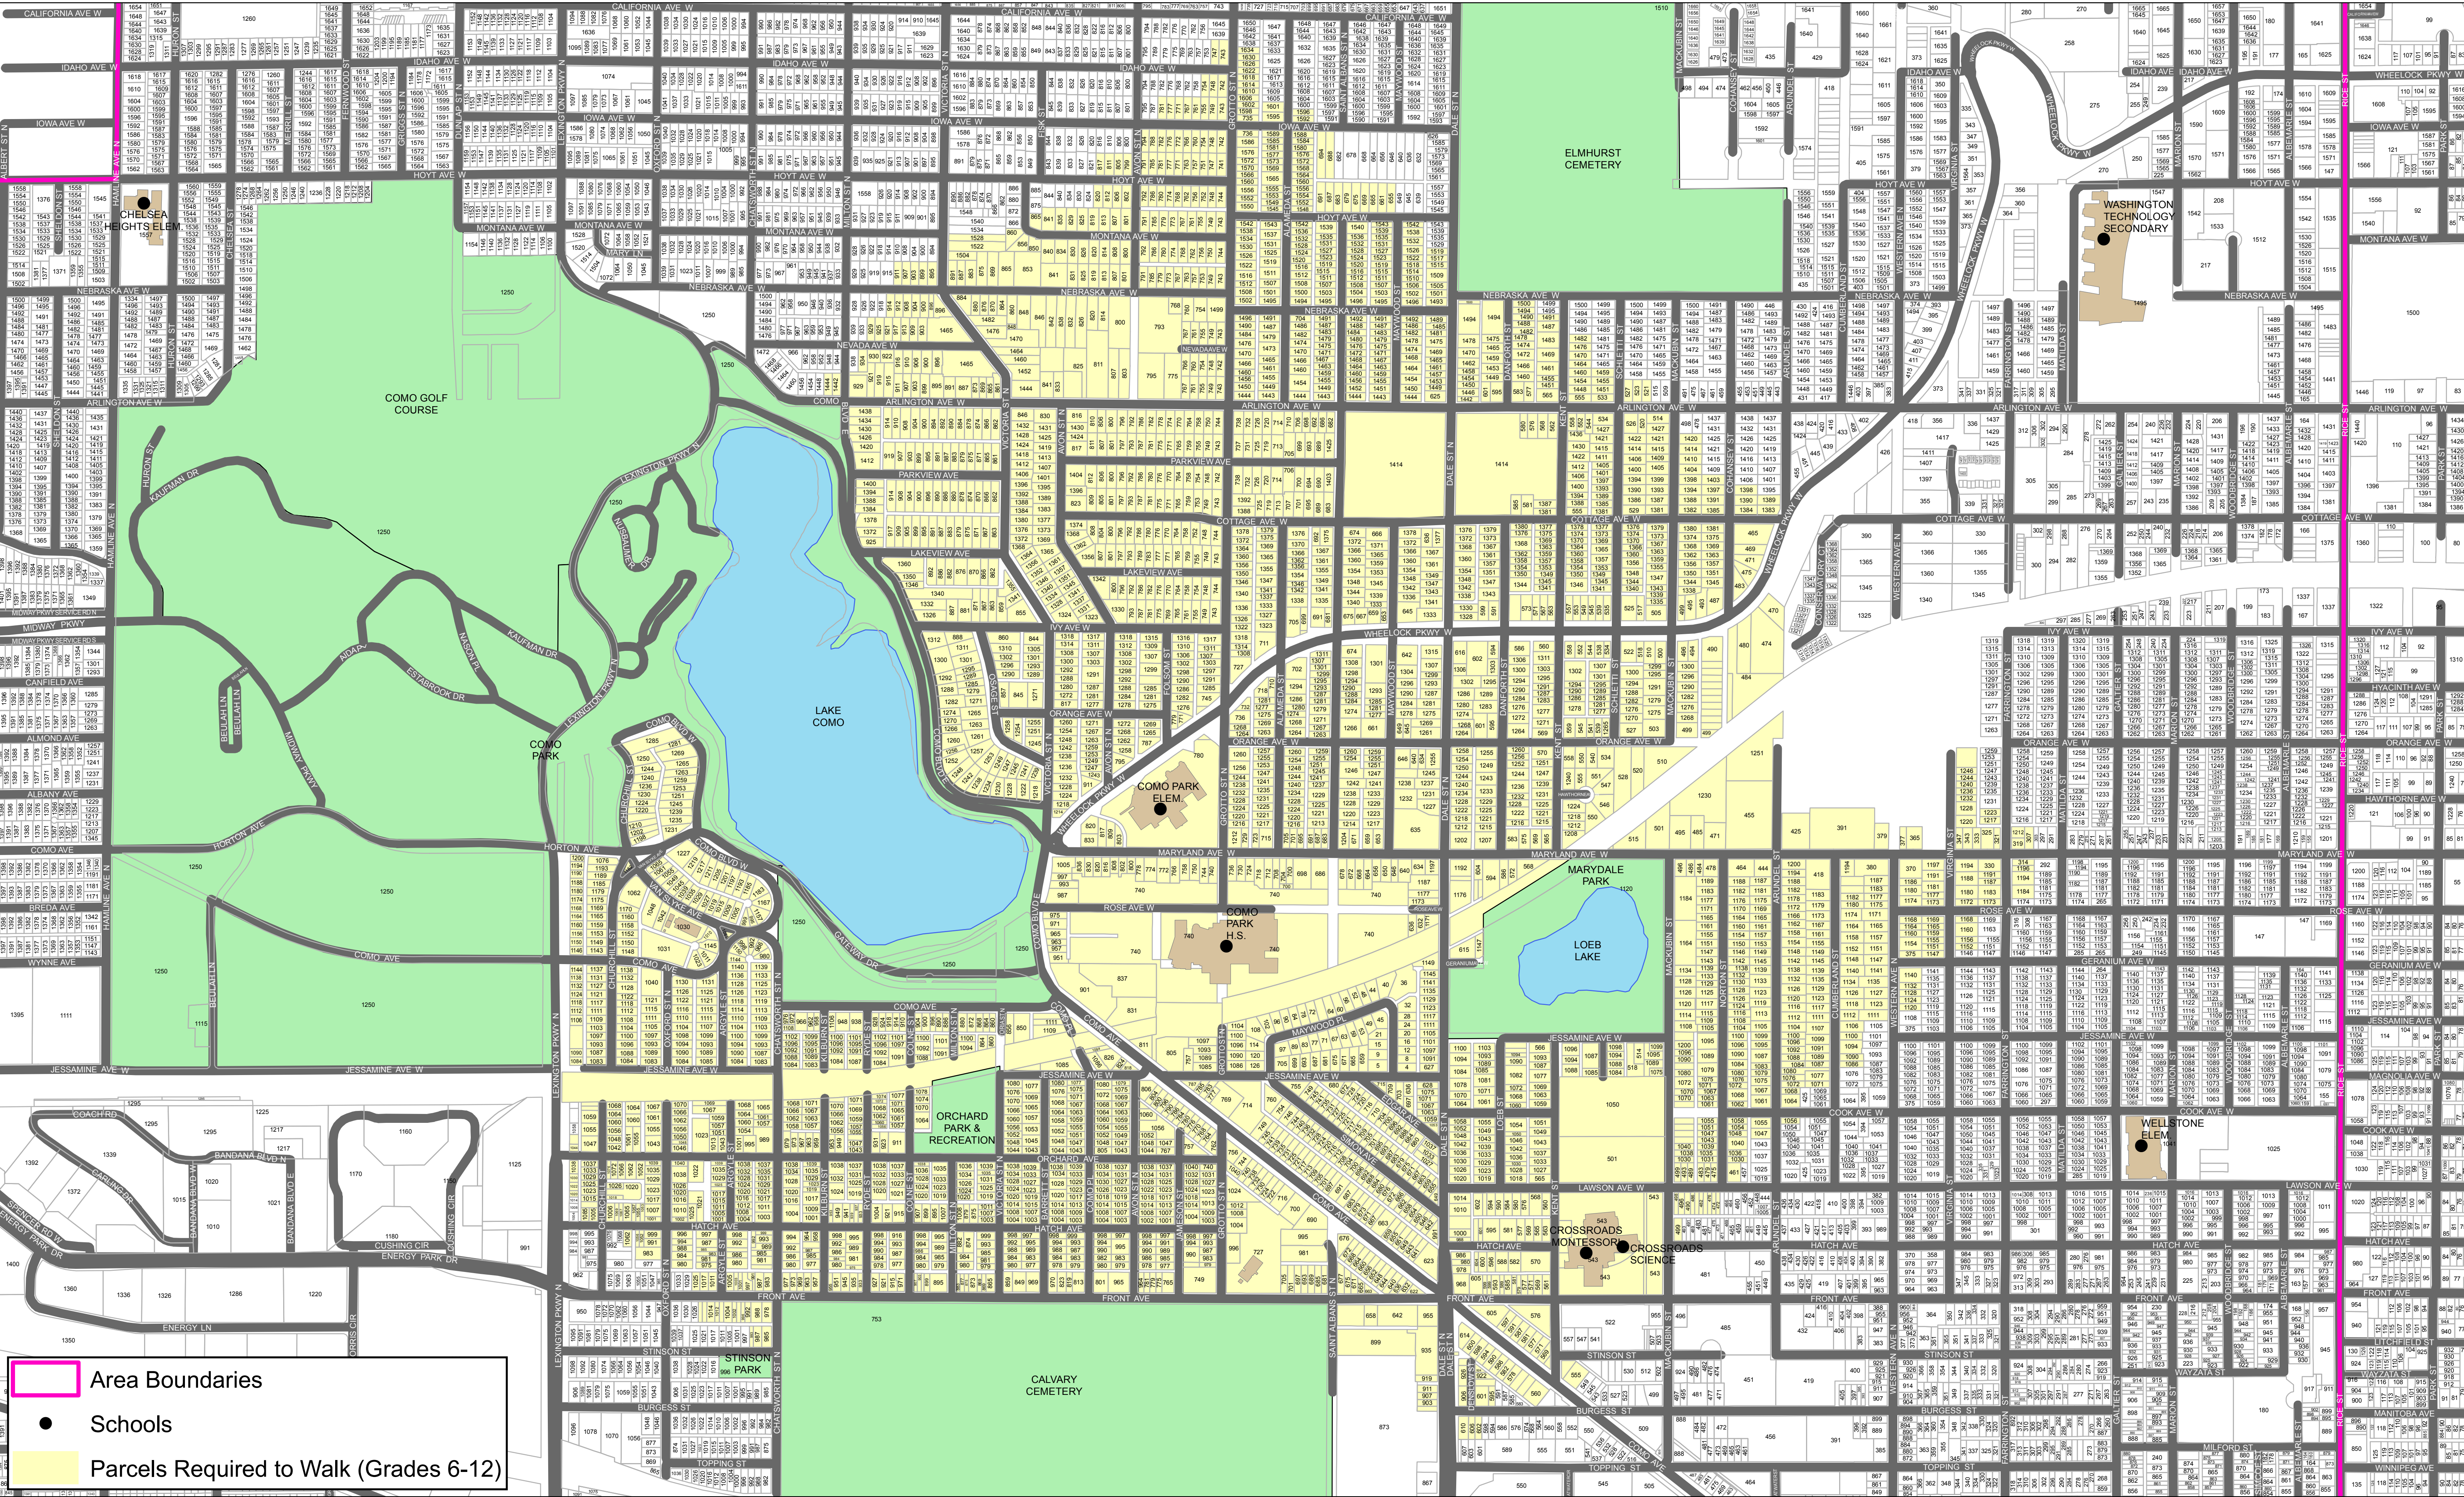

# Como Park HS 1 Mile Walk Area

Provided by Saint Paul Public Schools Transportation Department

 Area Boundaries

 Schools

 Parcels Required to Walk (Grades 6-12)