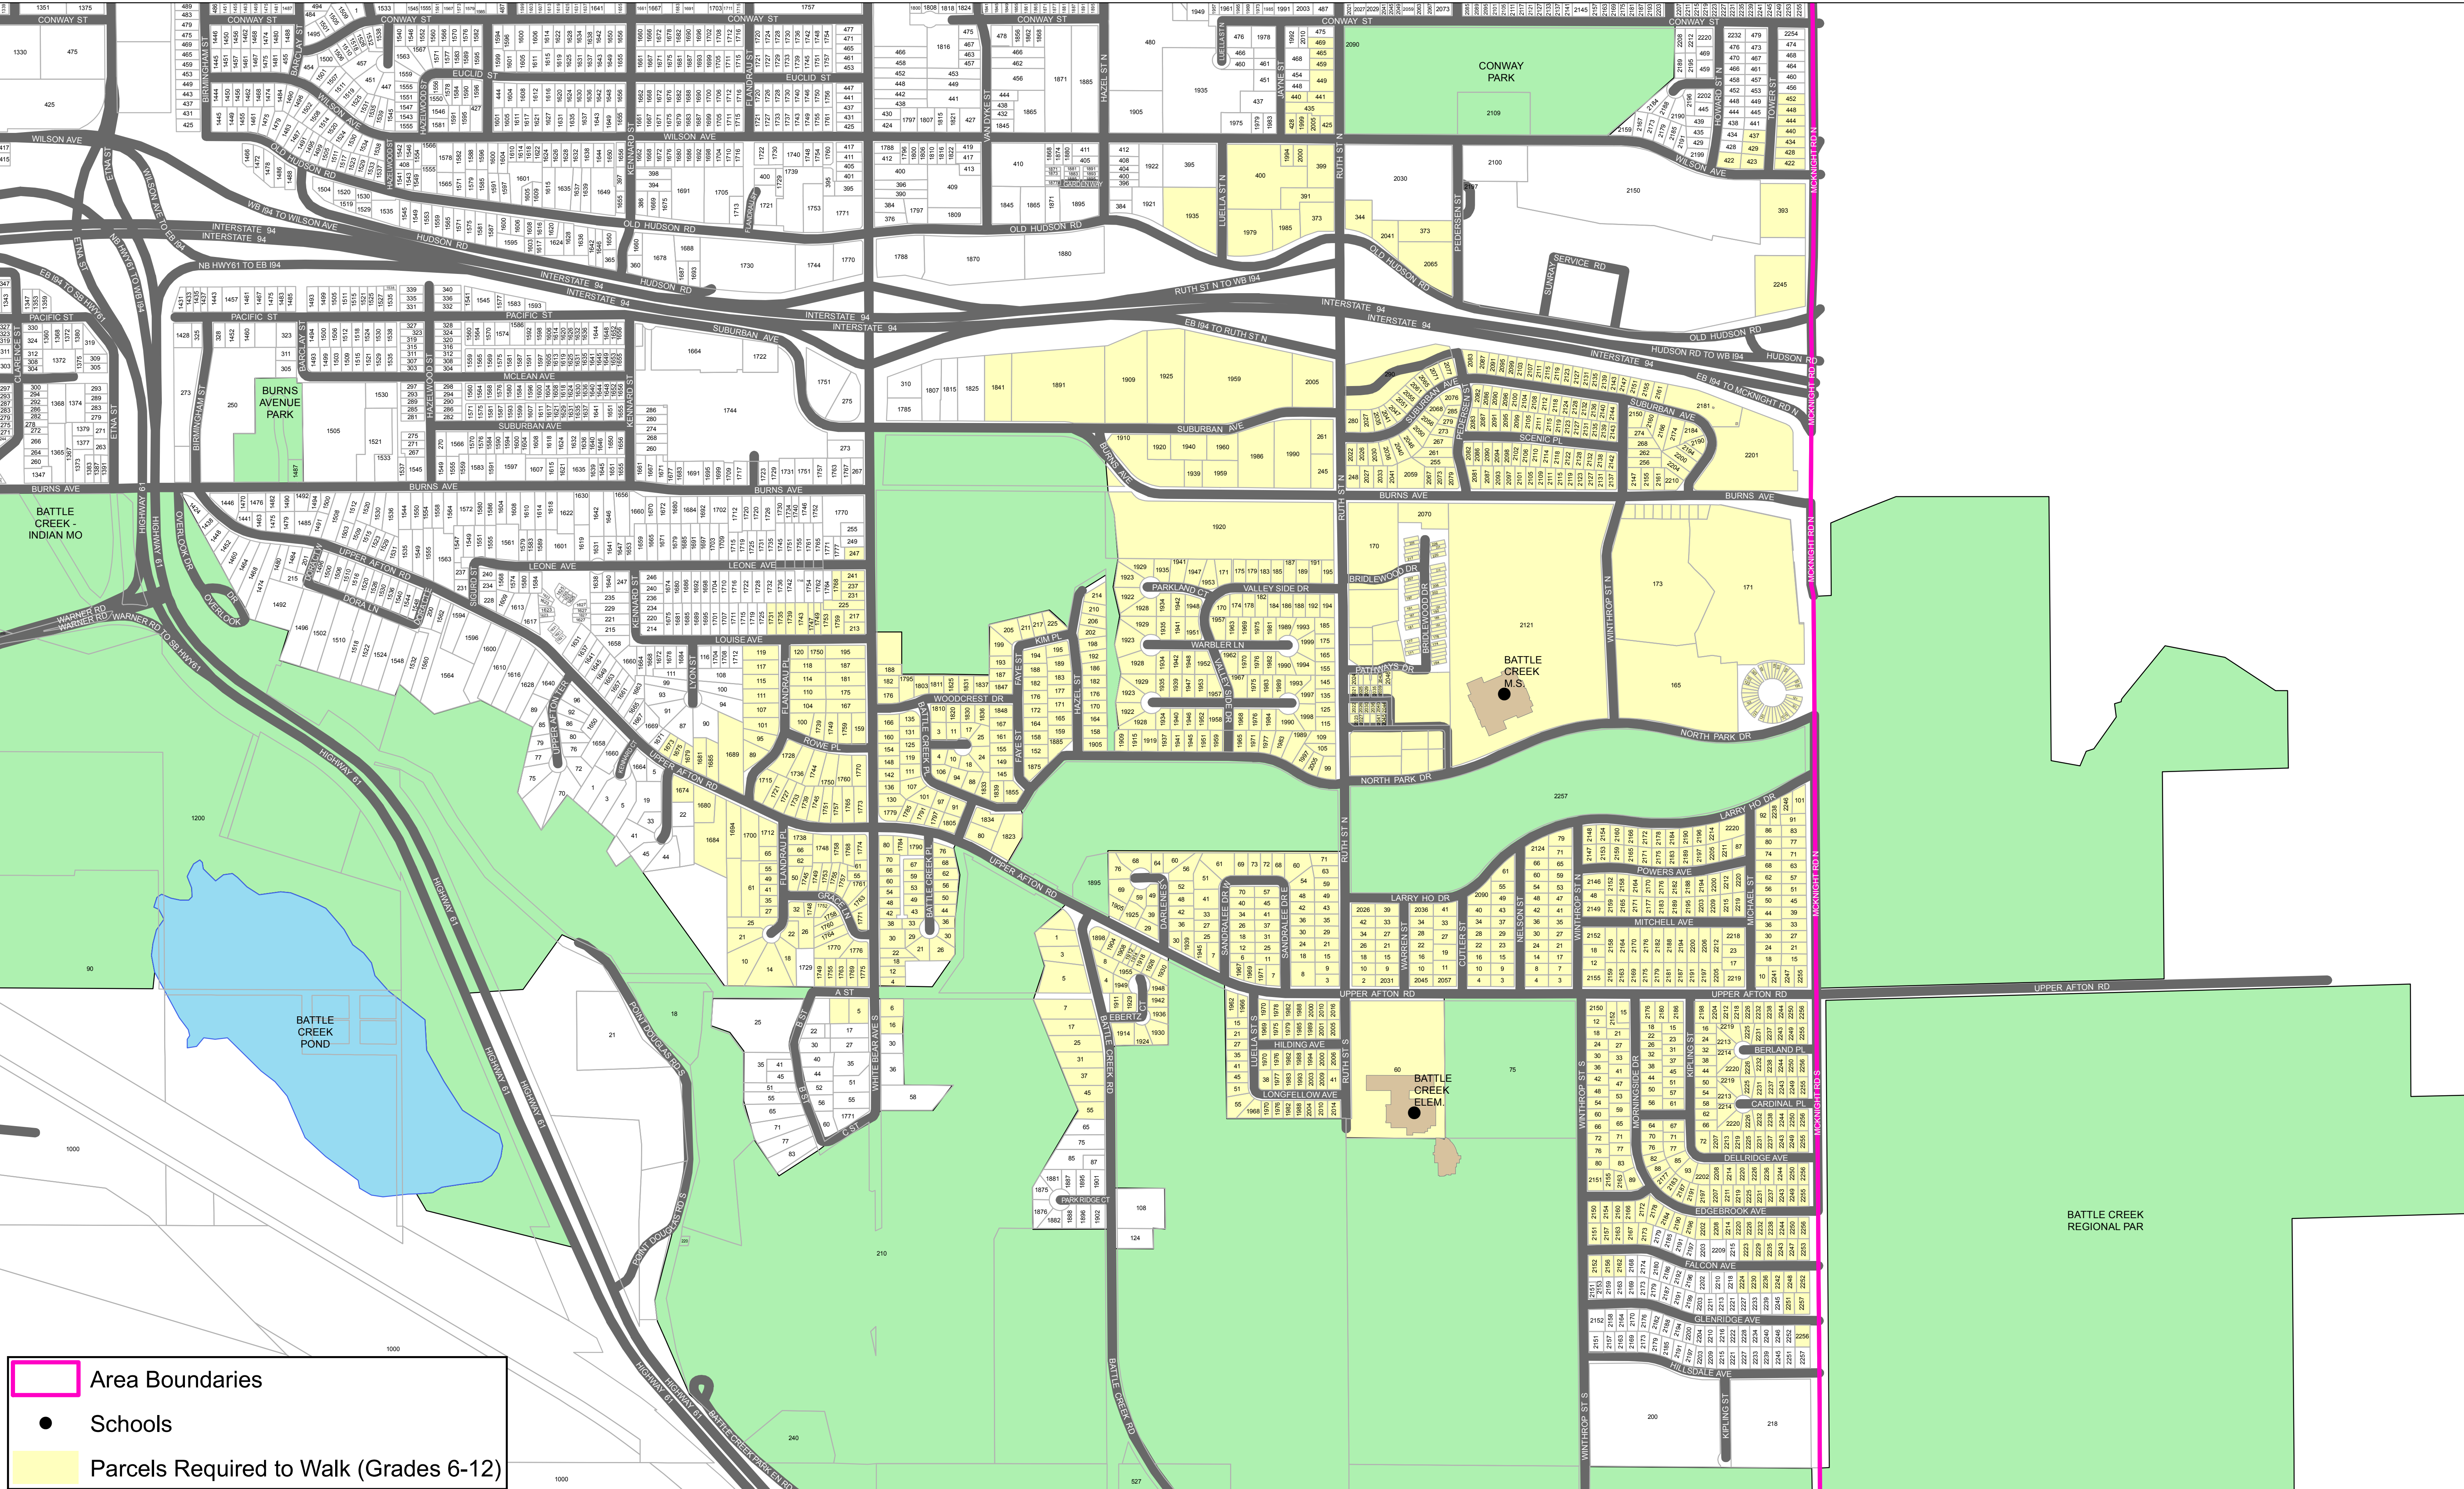

Battle Creek MS 1 Mile Walk Area

Provided by Saint Paul Public Schools Transportation Department

- Area Boundaries
- Schools
- Parcels Required to Walk (Grades 6-12)