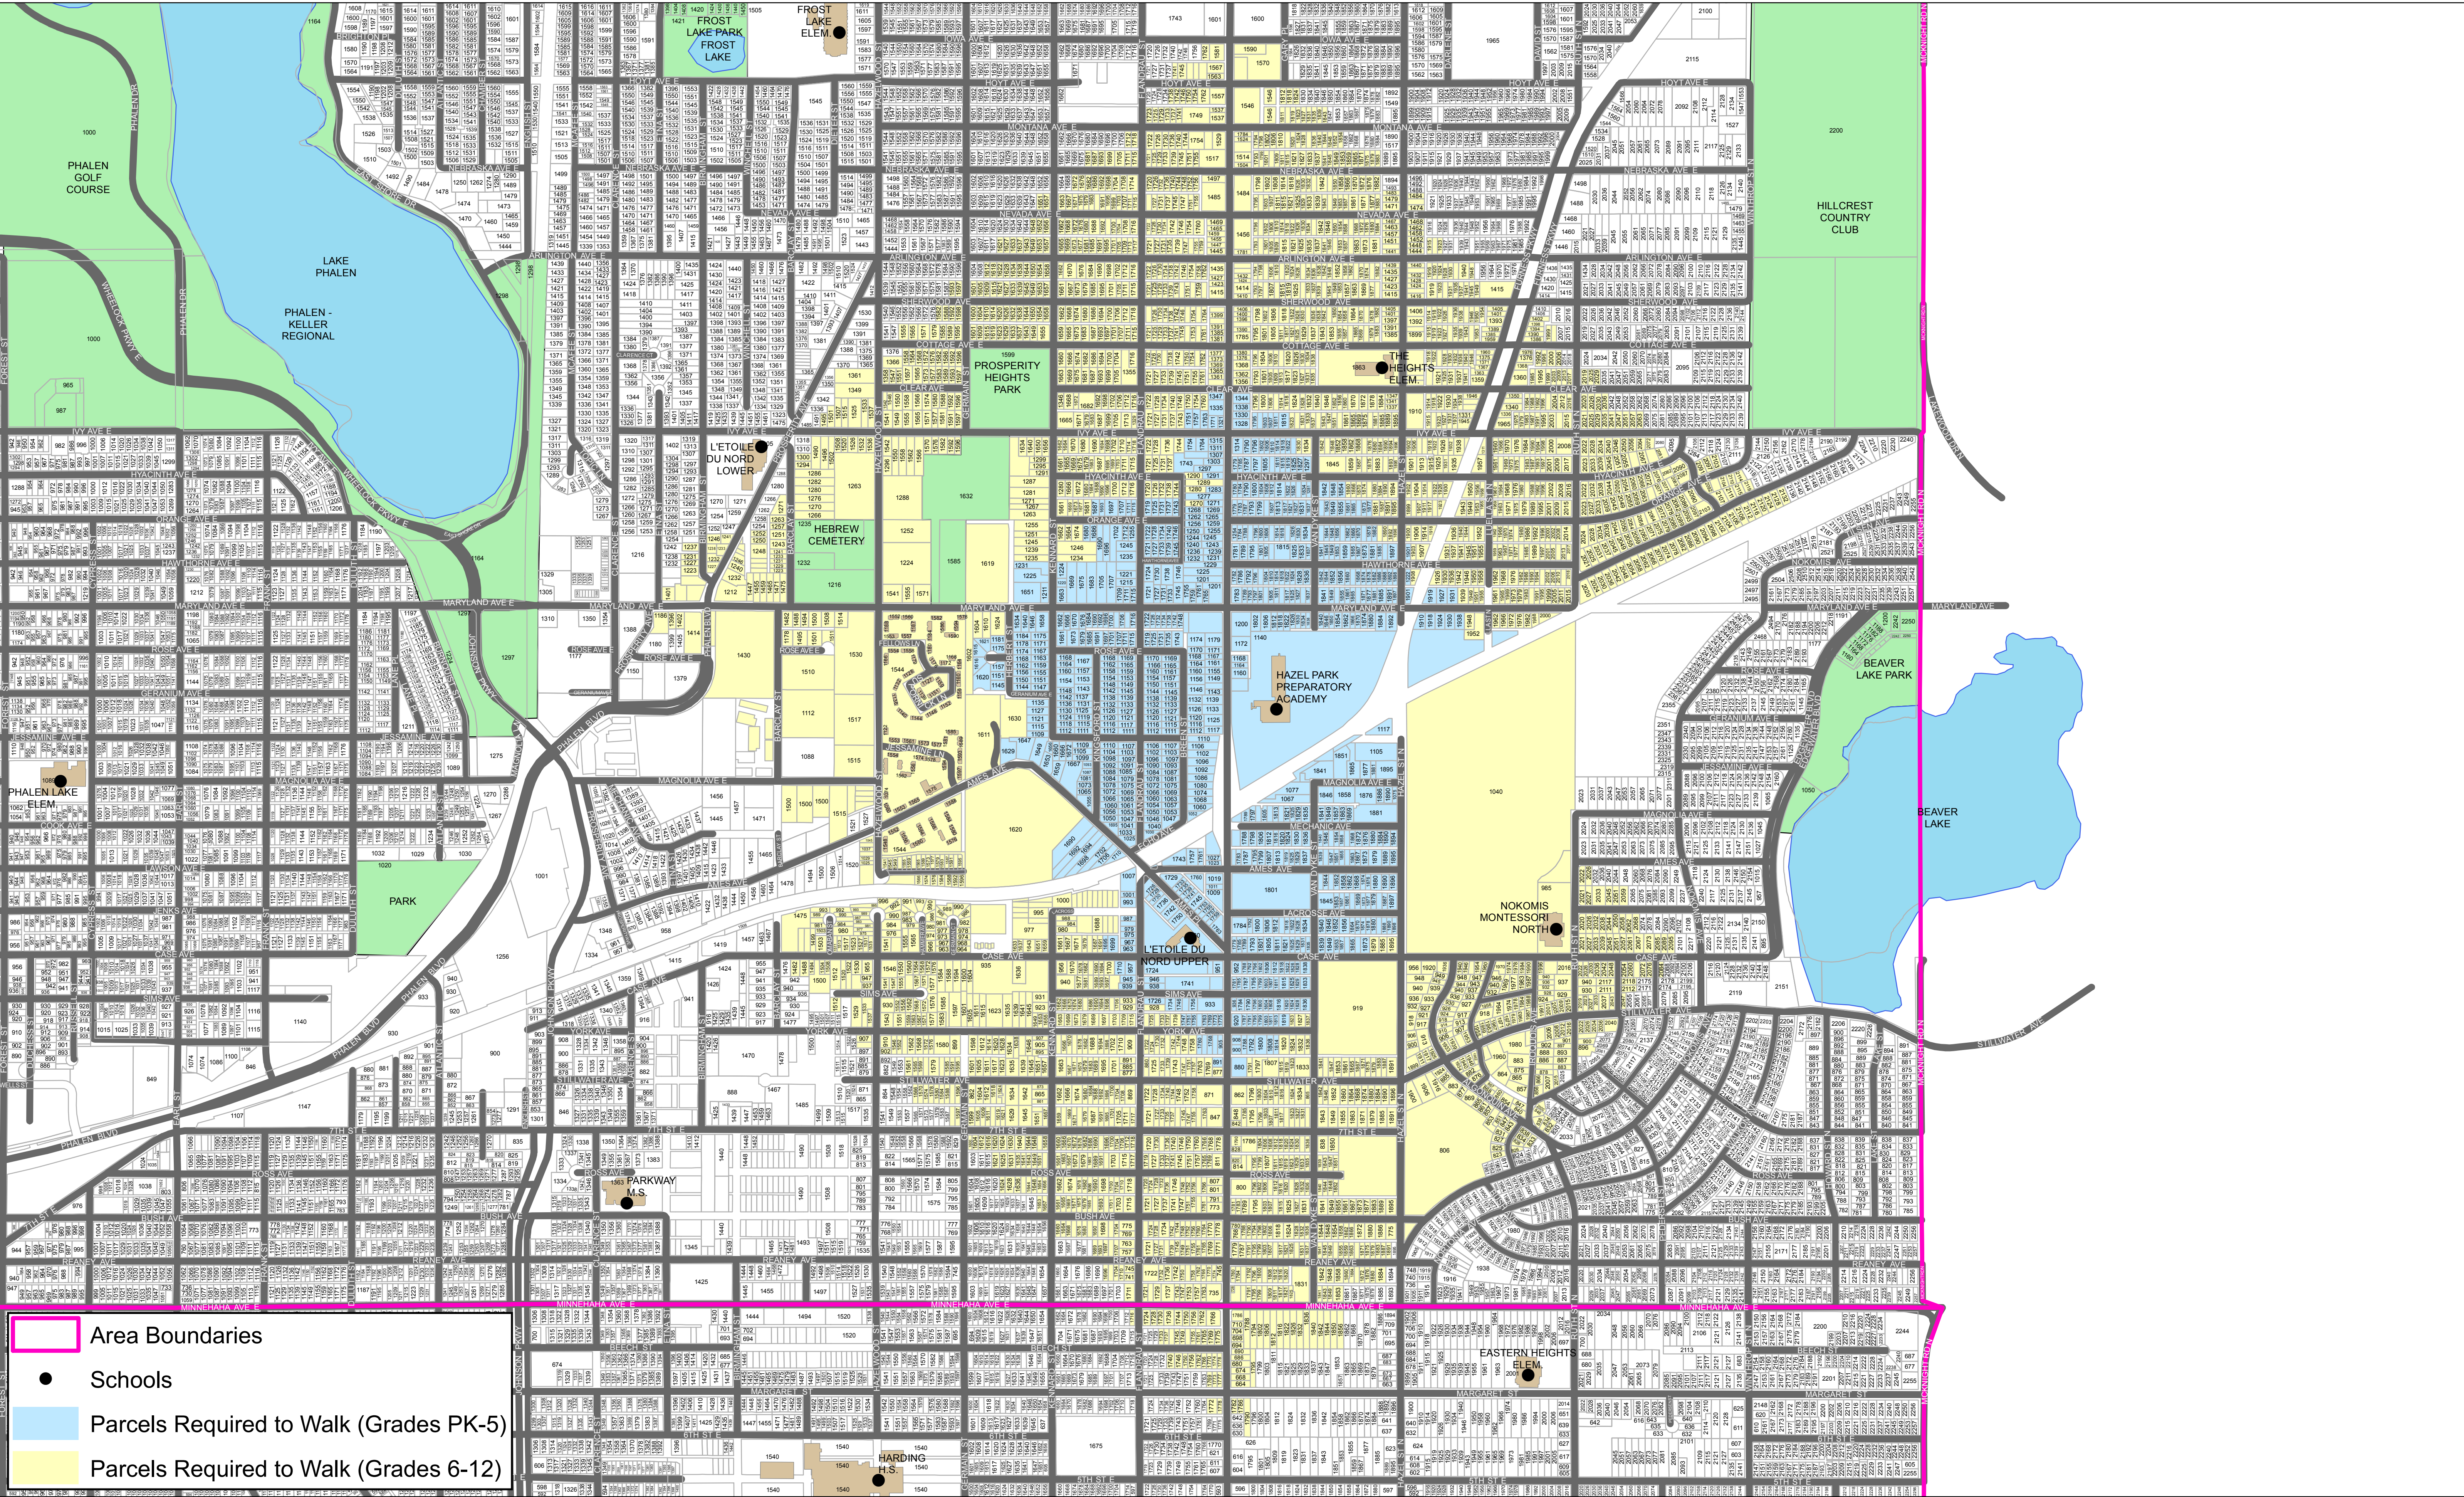

# Hazel Park 1/2 & 1 Mile Walk Area

Provided by Saint Paul Public Schools Transportation Department

- Area Boundaries
- Schools
- Parcels Required to Walk (Grades PK-5)
- Parcels Required to Walk (Grades 6-12)