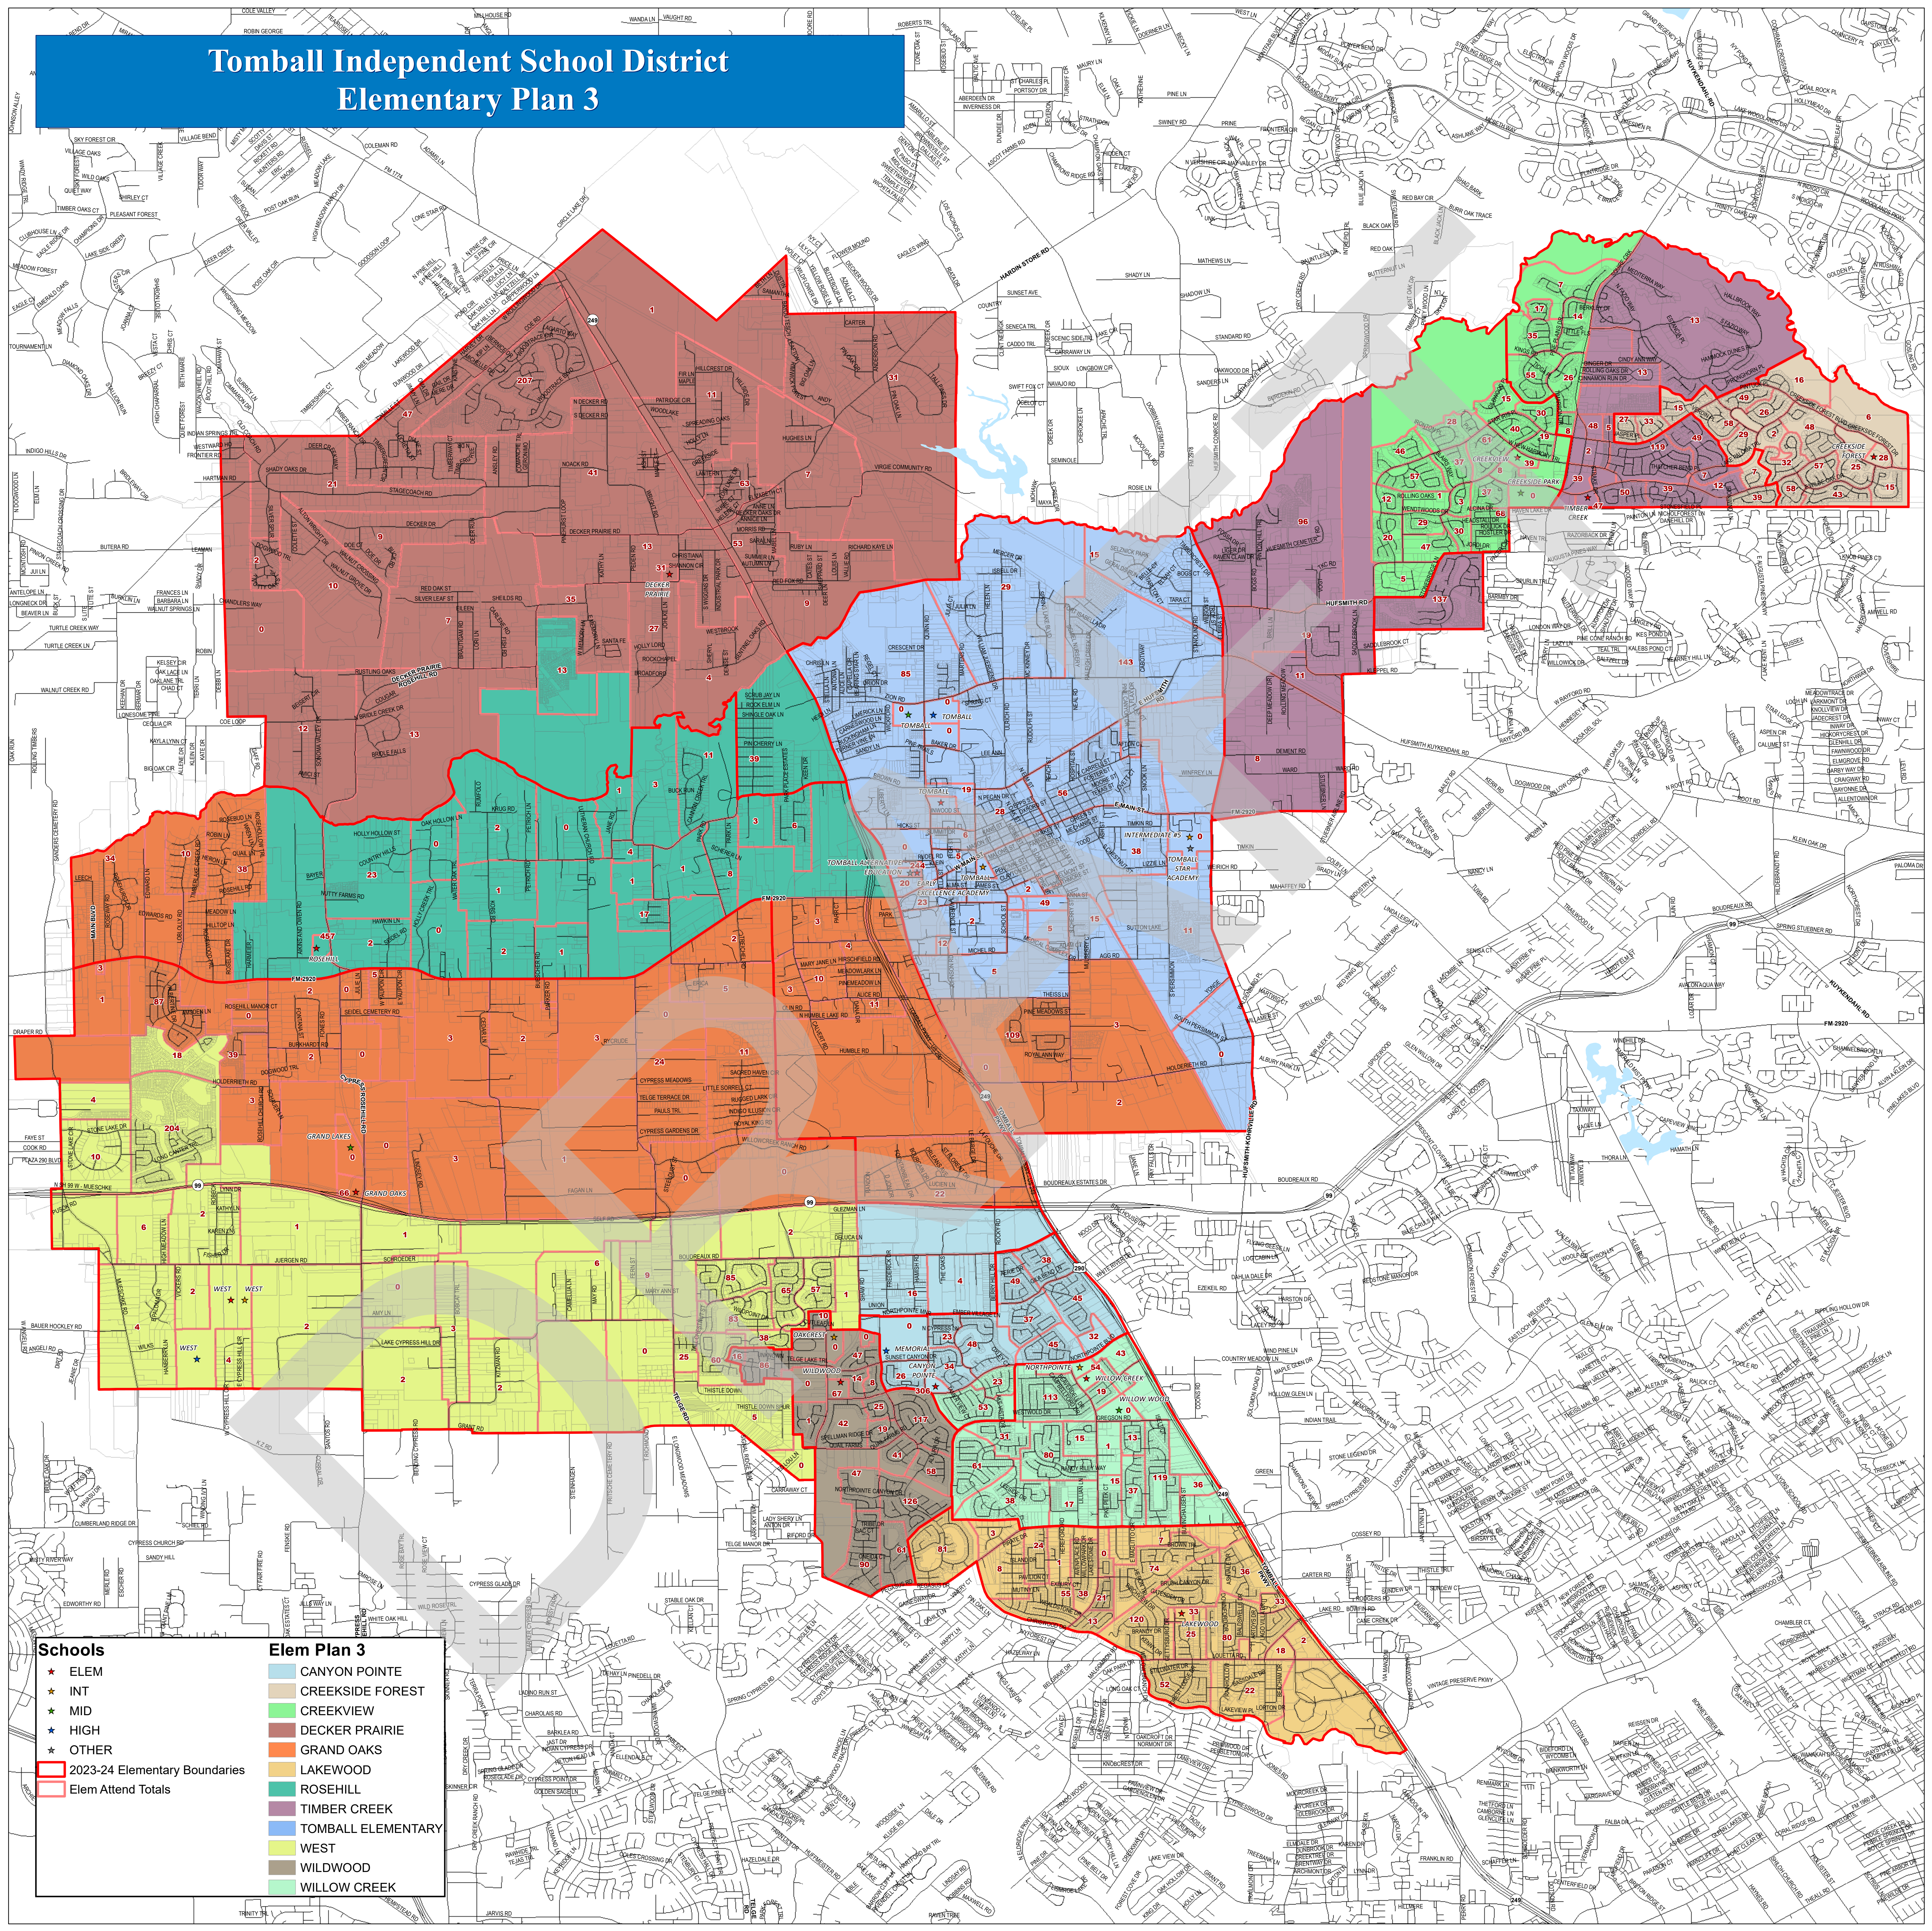

Tomball Independent School District Elementary Plan 3

Schools		Elem Plan 3	
★	ELEM	█	CANYON POINT
★	INT	█	CREEKSIDE FOREST
★	MID	█	CREEKVIEW
★	HIGH	█	DECKER PRAIRIE
★	OTHER	█	GRAND OAKS
█	2023-24 Elementary Boundaries	█	LAKEWOOD
█	Elem Attend Totals	█	ROSEHILL
		█	TIMBER CREEK
		█	TOMBALL ELEMENTARY
		█	WEST
		█	WILDWOOD
		█	WILLOW CREEK