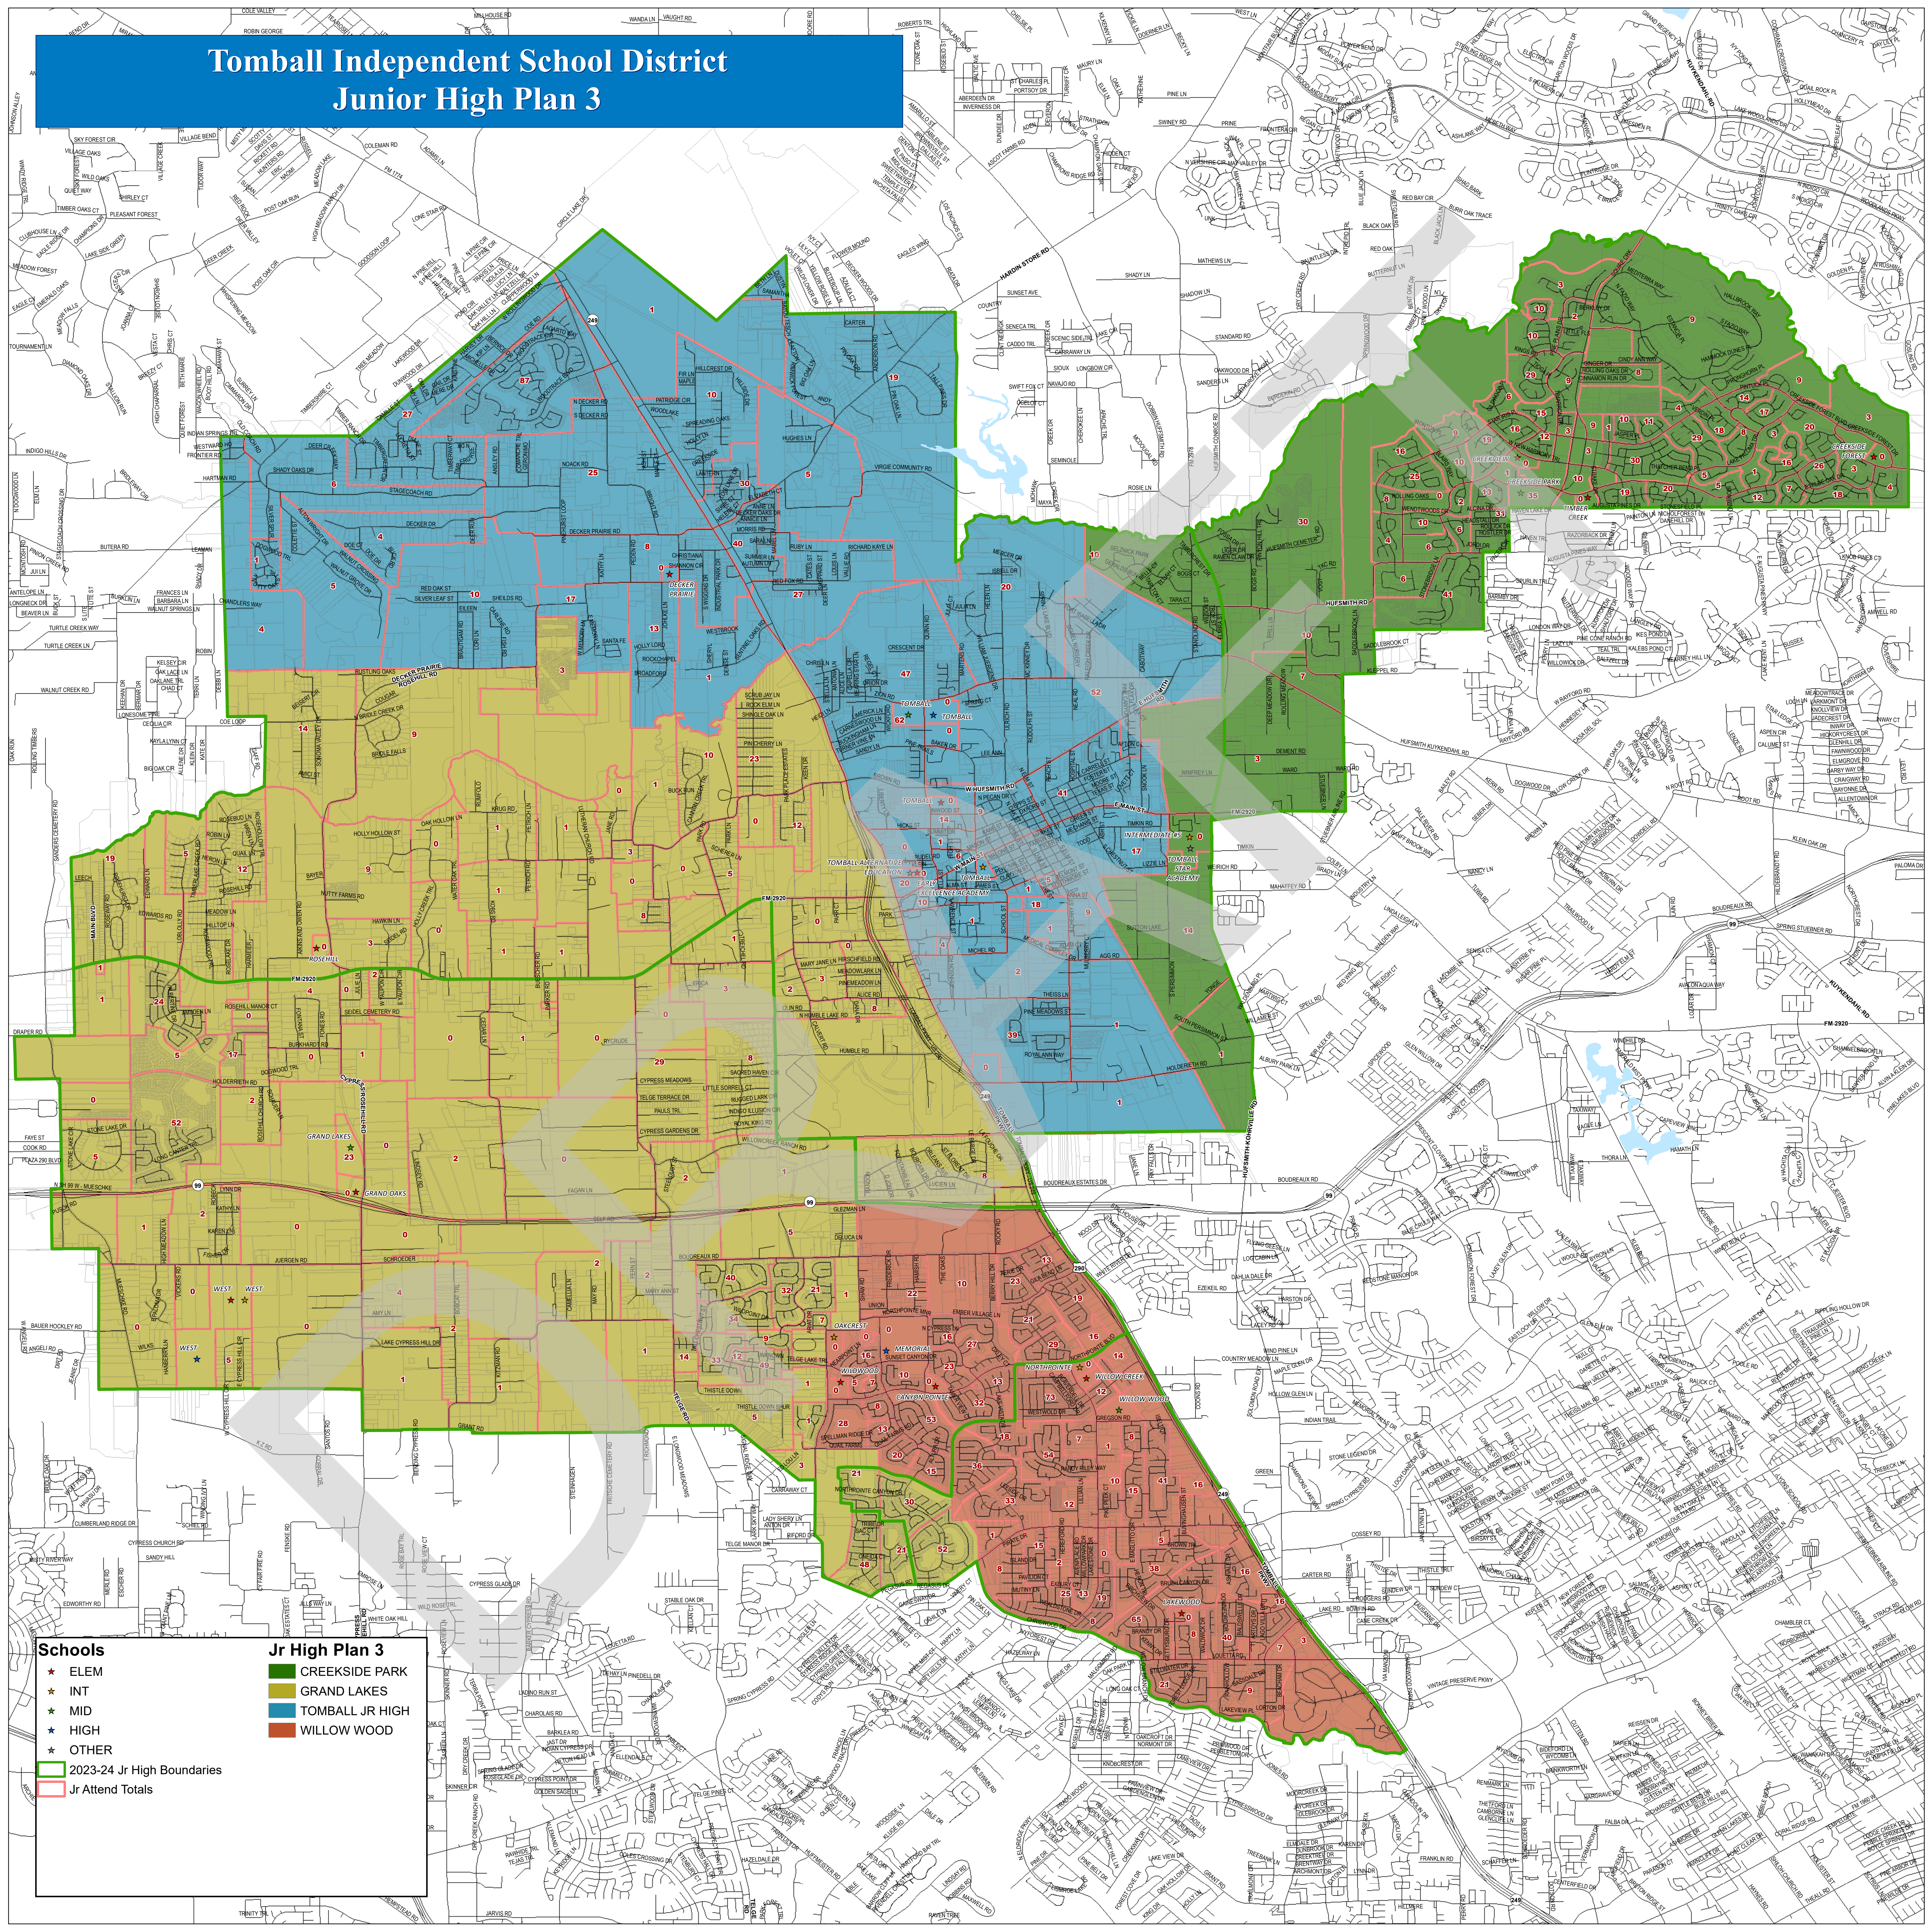

# Tomball Independent School District Junior High Plan 3

**Schools**

- ★ ELEM
- ★ INT
- ★ MID
- ★ HIGH
- ★ OTHER

**Jr High Plan 3**

- CREEKSIDE PARK
- GRAND LAKES
- TOMBALL JR HIGH
- WILLOW WOOD

2023-24 Jr High Boundaries  
 Jr Attend Totals