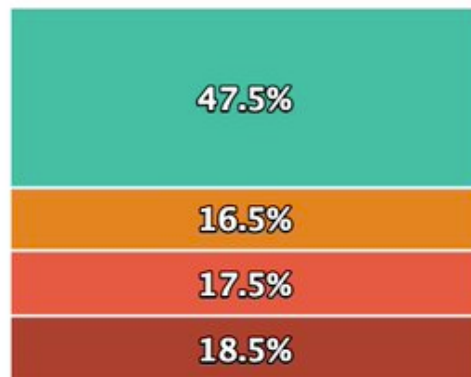

## 47.5%

School Overall

*No school  
goal set*

- At/Above Benchmark (47.5%)
- On Watch (16.5%)
- Intervention (17.5%)
- Urgent Intervention (18.5%)

Explore