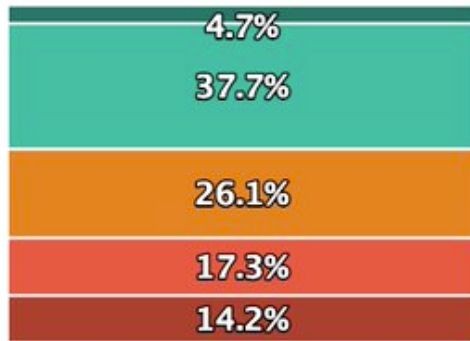

Star Reading Proficiency Rate (State Benchmark)

Fall 2022-2023

42.4%

School Overall

No school goal set

- Level 5 (4.7%)
- Level 4 (37.7%)
- Level 3 (26.1%)
- Level 2 (17.3%)
- Level 1 (14.2%)

Explore