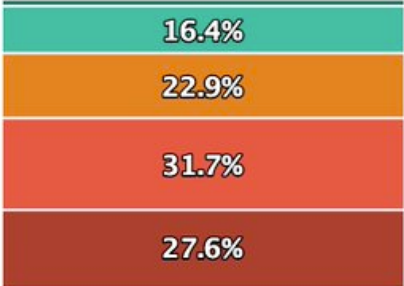

Star Math Proficiency Rate (State Benchmark)

Fall 2022-2023

17.8%

School Overall

No school goal set

- Level 5 (1.4%)
- Level 4 (16.4%)
- Level 3 (22.9%)
- Level 2 (31.7%)
- Level 1 (27.6%)

Explore