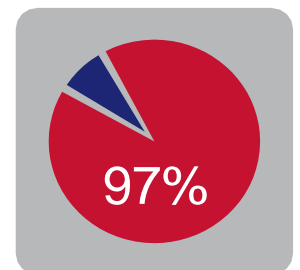

VALEDICTORIAN
 Jade Jao
 Attending
 The University of Texas

SALUTATORIAN
 Christian Birdsong
 Attending
 Texas A&M University

GRADING SCALE

University of Dallas
 University of Evansville, IN
 University of Houston
 University of the Incarnate Word
 University of the Southwest
 University of Kansas, KS
 University of Louisiana
 University of Maine
 University of Mary Hardin-Baylor
 University of Missouri
 University of Nebraska, NE
 University of North Texas
 University of St. Thomas
 University of Texas - Austin
 University of Texas - Dallas
 University of Texas - San Antonio
 University of Tulsa, OK
 United States Military Academy at West Point
 US Naval Academy
 Valparaiso University
 Wellesley College
 York College