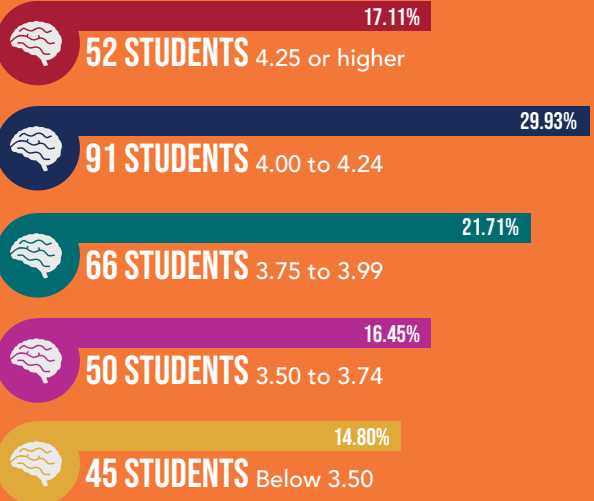

Sixth semester weighted GPA range

COLLEGE ENTRANCE EXAMS

AT SAS

The middle 50% of test scores for the Class of 2023 are reported below

SAT SUMMARY

The SAT was taken by **275** members of the Class of 2023. All scores, including all students across all grade levels.