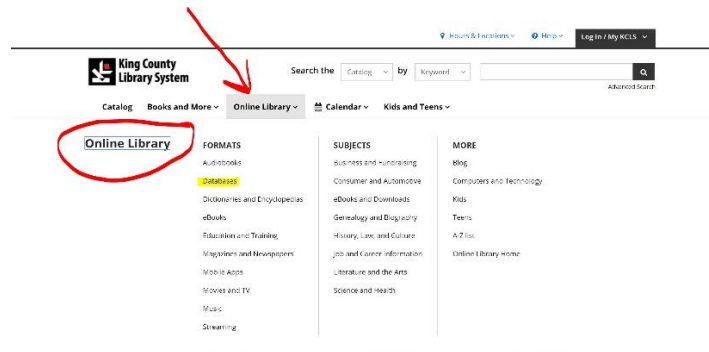

Access KCLS Student Accounts for LWSD

1. Go to kcls.org
2. Choose “Online Library” and then “Databases”

3. Select the Database you want to use alphabetically from the list

Search resources for elementary school kids.

[Gale in Context: High School](#) » **New!** 

Explore thousands of topics across subjects areas including geography, science, and social issues.

4. Enter 414 followed by your entire LWSD student ID#. In the box underneath put your PIN which is the last 4 digits of your LWSD student ID#. Ignore the “Log In” button in the top right hand corner.