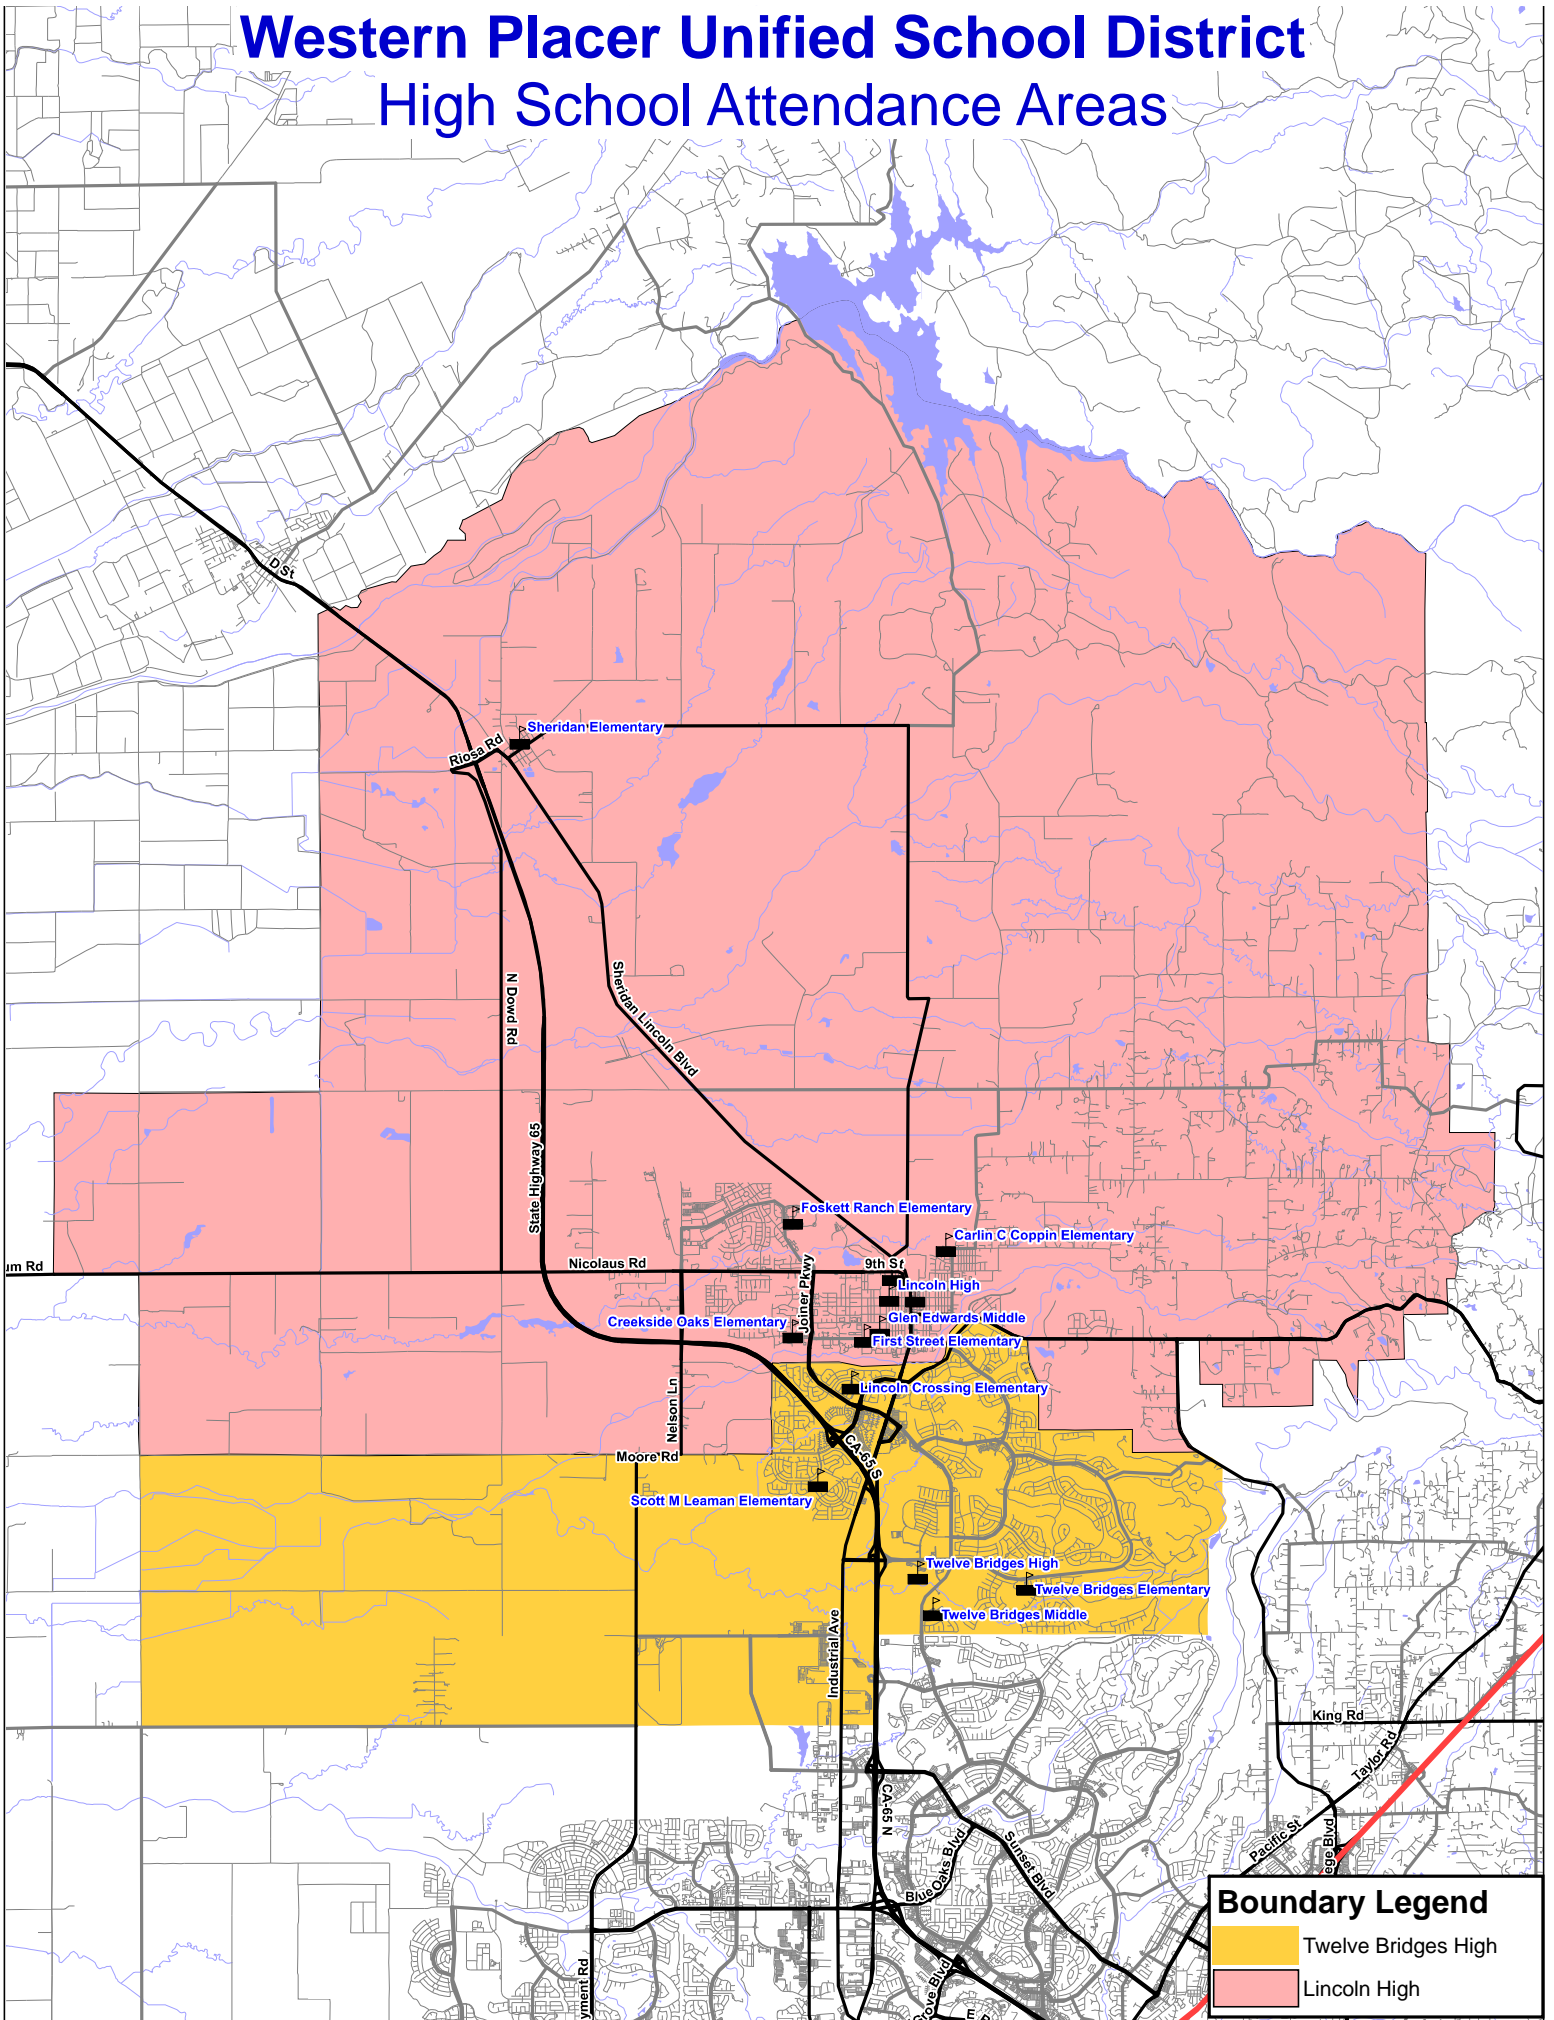

Western Placer Unified School District High School Attendance Areas

Boundary Legend

- Twelve Bridges High
- Lincoln High