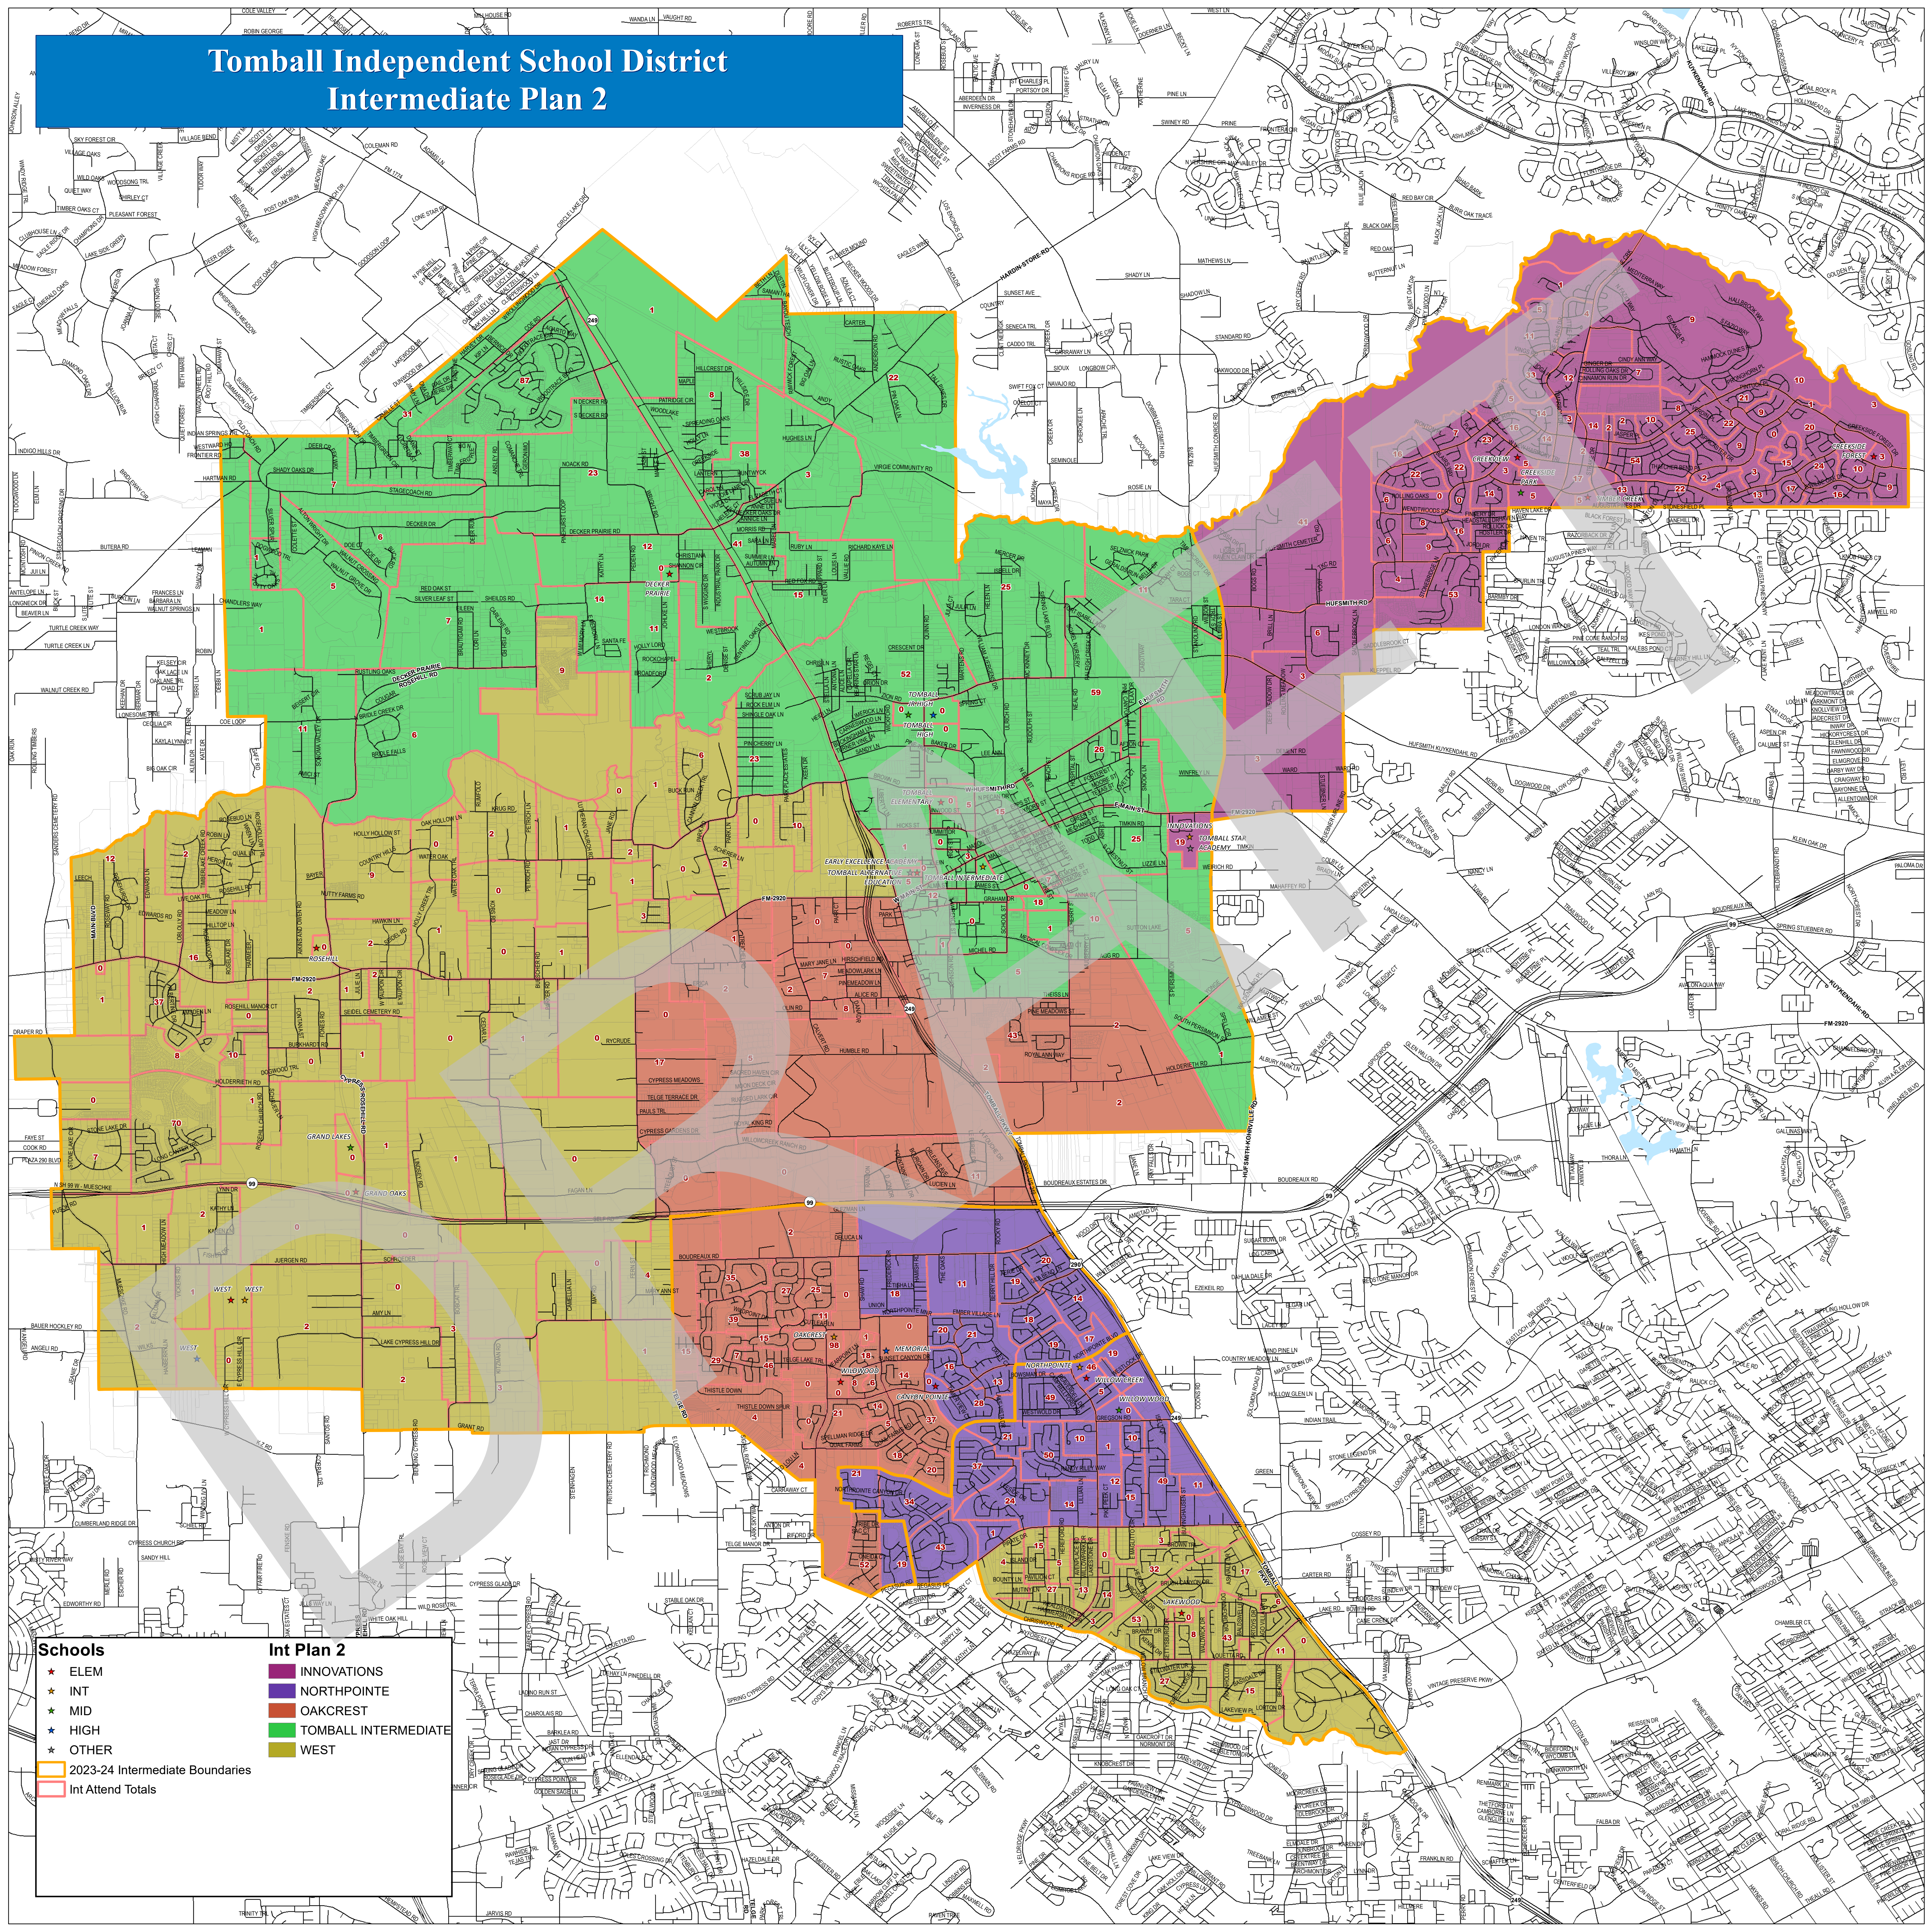

Tomball Independent School District Intermediate Plan 2

| Schools | | Int Plan 2 | |
|---------|---------------------------------|------------|----------------------|
| ★ | ELEM | ■ | INNOVATIONS |
| ★ | INT | ■ | NORTHPOINTE |
| ★ | MID | ■ | OAKCREST |
| ★ | HIGH | ■ | TOMBALL INTERMEDIATE |
| ★ | OTHER | ■ | WEST |
| — | 2023-24 Intermediate Boundaries | | |
| — | Int Attend Totals | | |