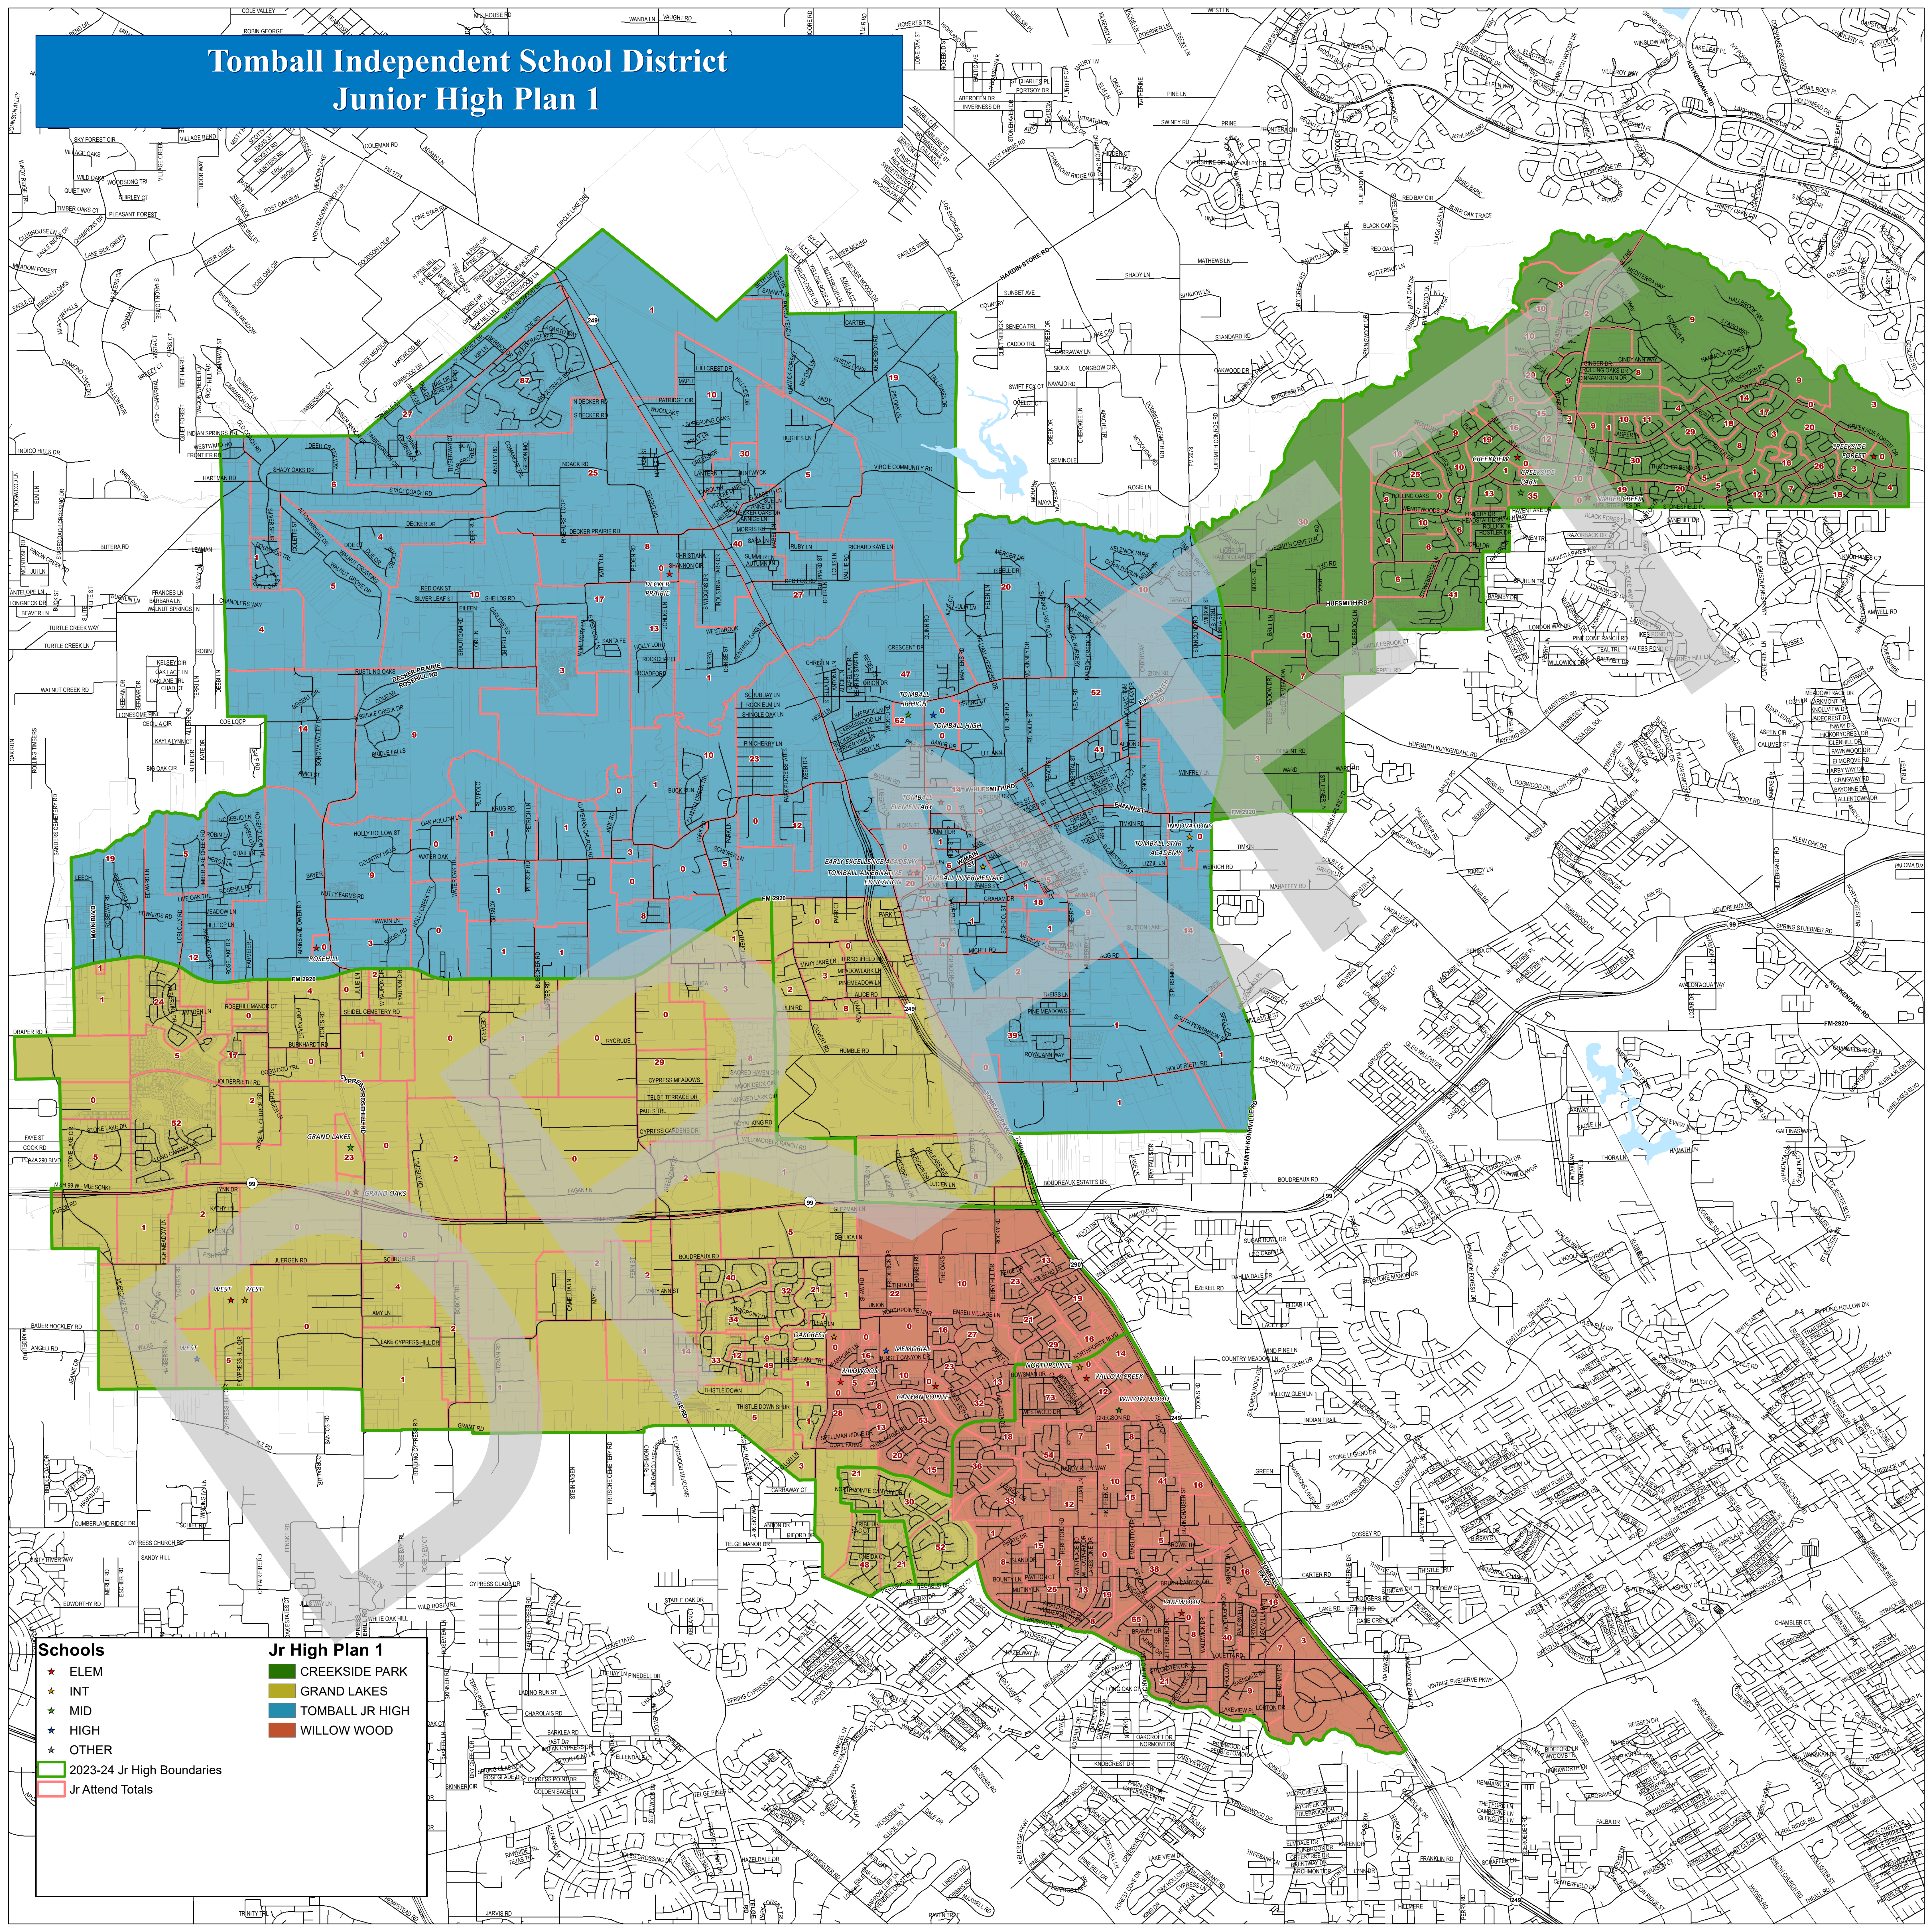

Tomball Independent School District Junior High Plan 1

Schools

- ★ ELEM
- ★ INT
- ★ MID
- ★ HIGH
- ★ OTHER

Jr High Plan 1

- █ CREEKSIDE PARK
- █ GRAND LAKES
- █ TOMBALL JR HIGH
- █ WILLOW WOOD

2023-24 Jr High Boundaries
 Jr Attend Totals