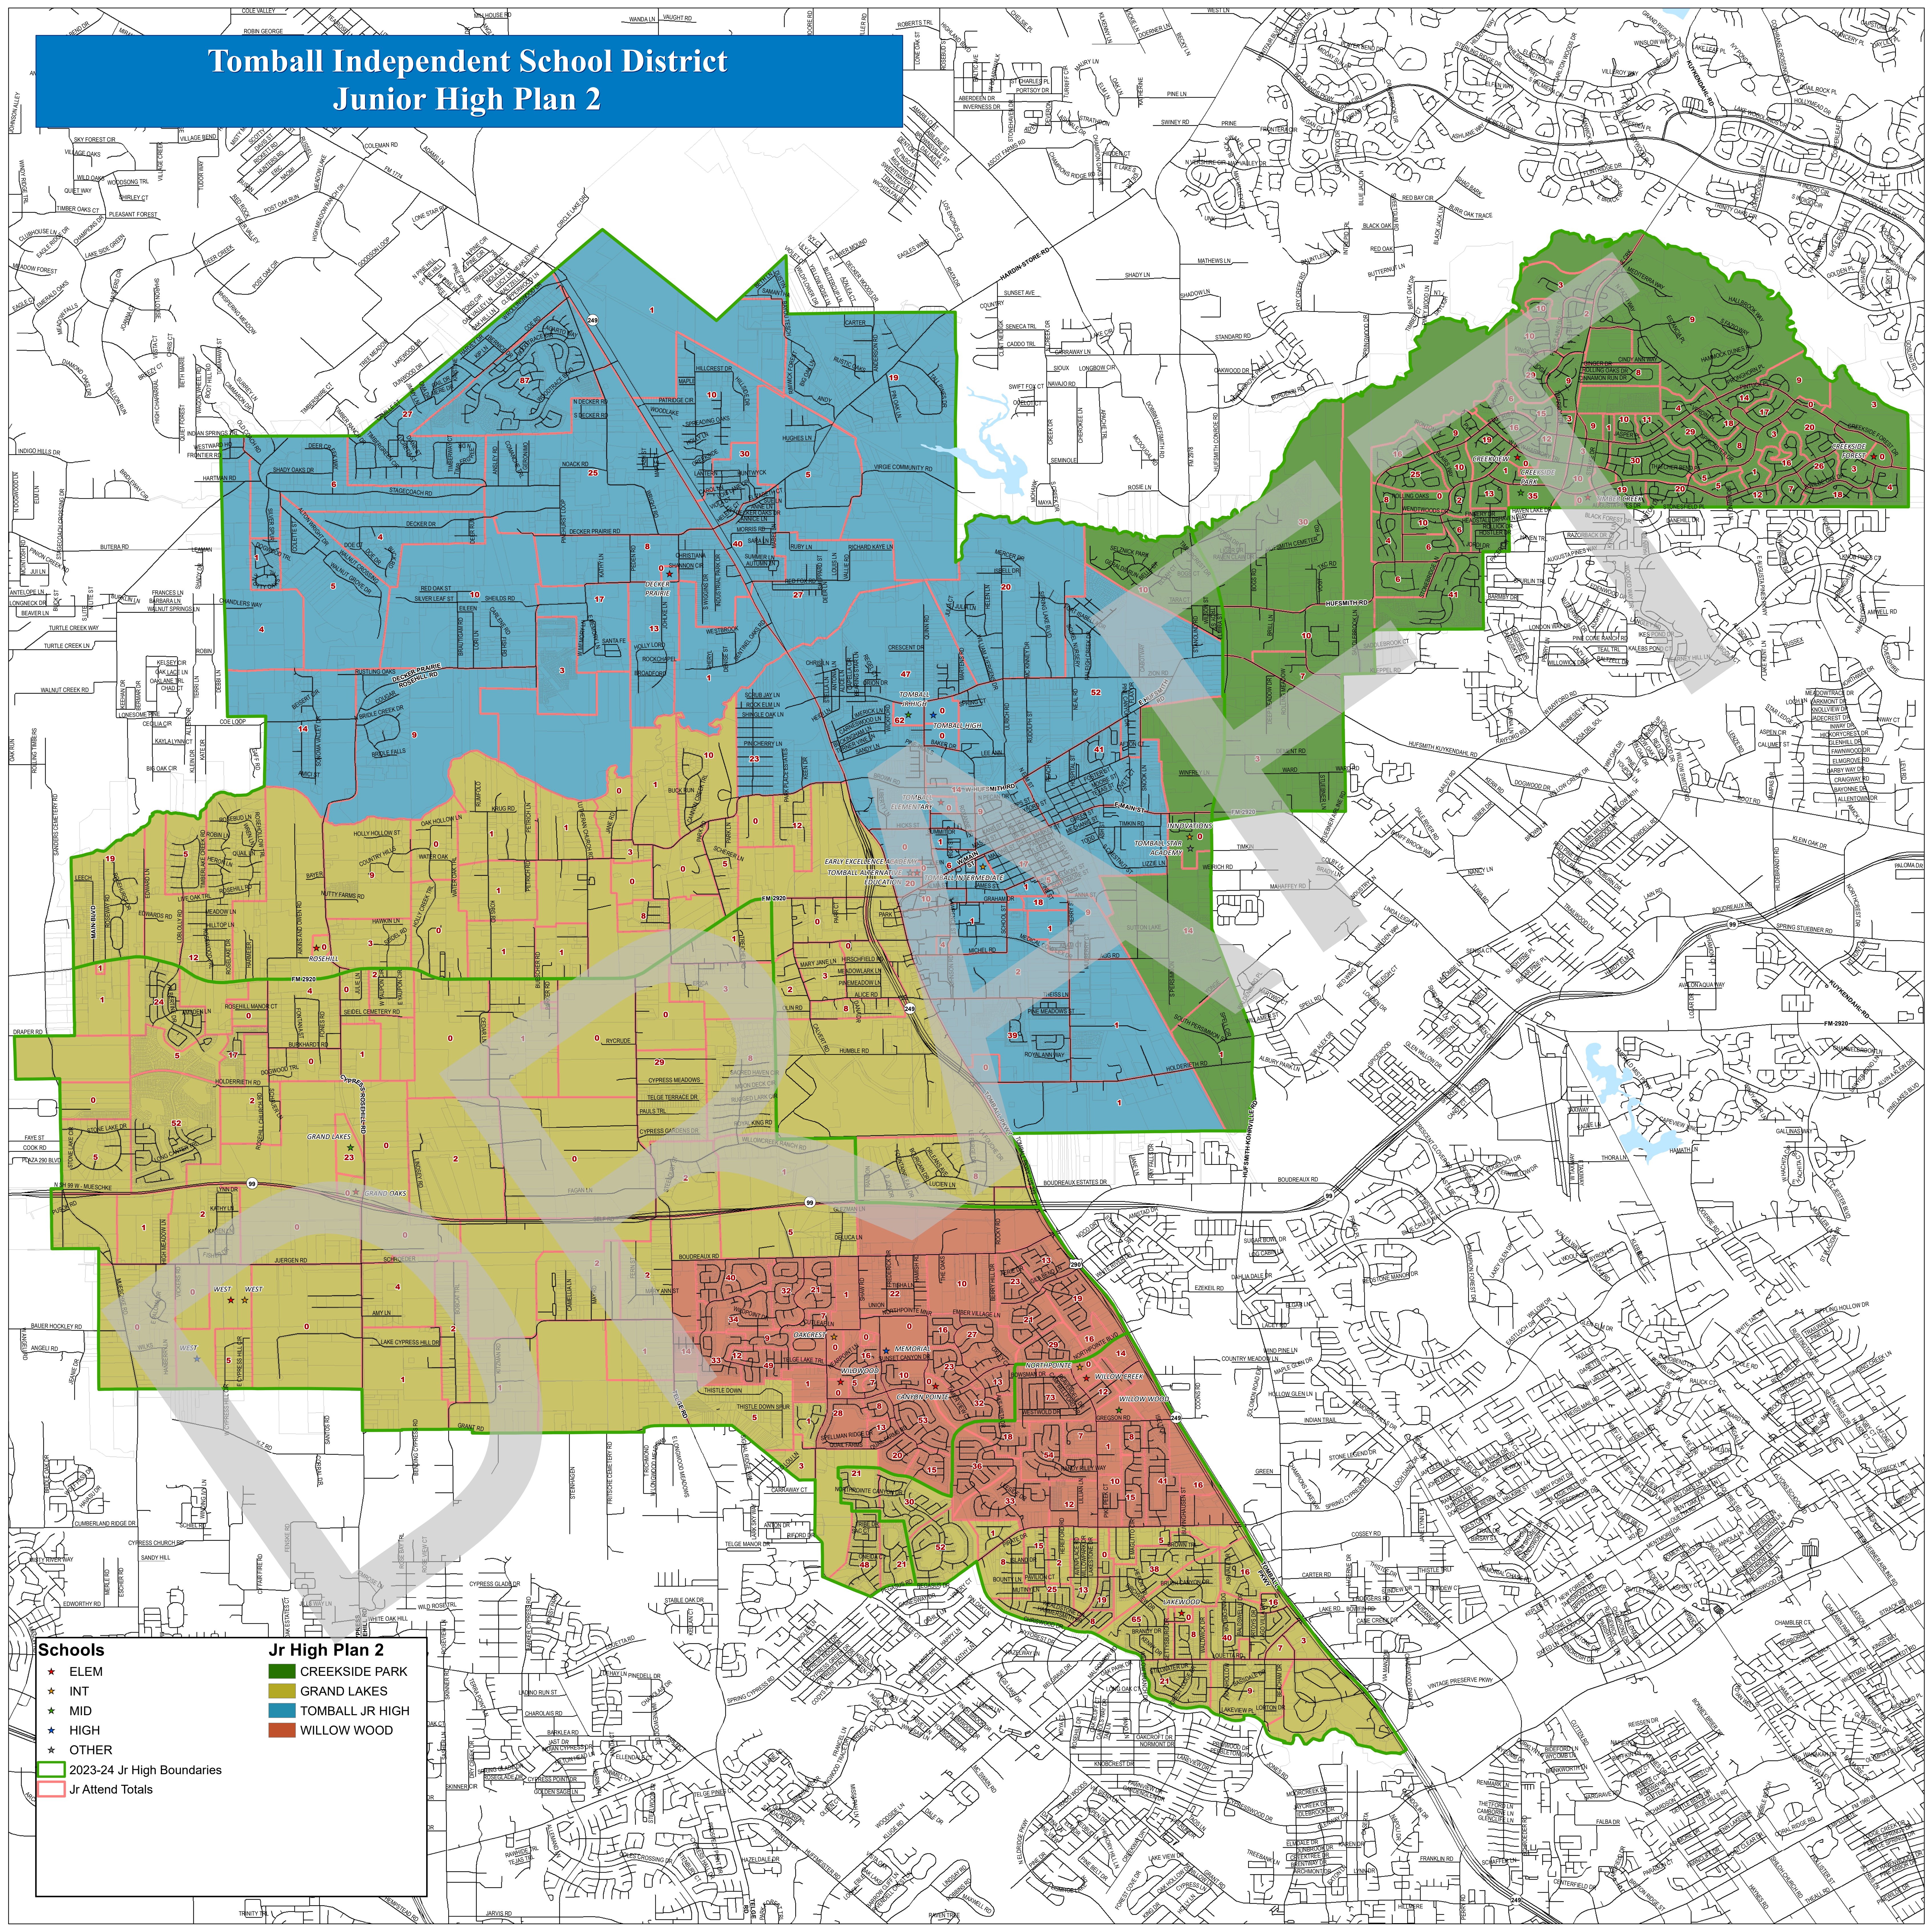

Tomball Independent School District Junior High Plan 2

Schools

- ★ ELEM
- ★ INT
- ★ MID
- ★ HIGH
- ★ OTHER

Jr High Plan 2

- CREEKSIDE PARK
- GRAND LAKES
- TOMBALL JR HIGH
- WILLOW WOOD

2023-24 Jr High Boundaries
 Jr Attend Totals