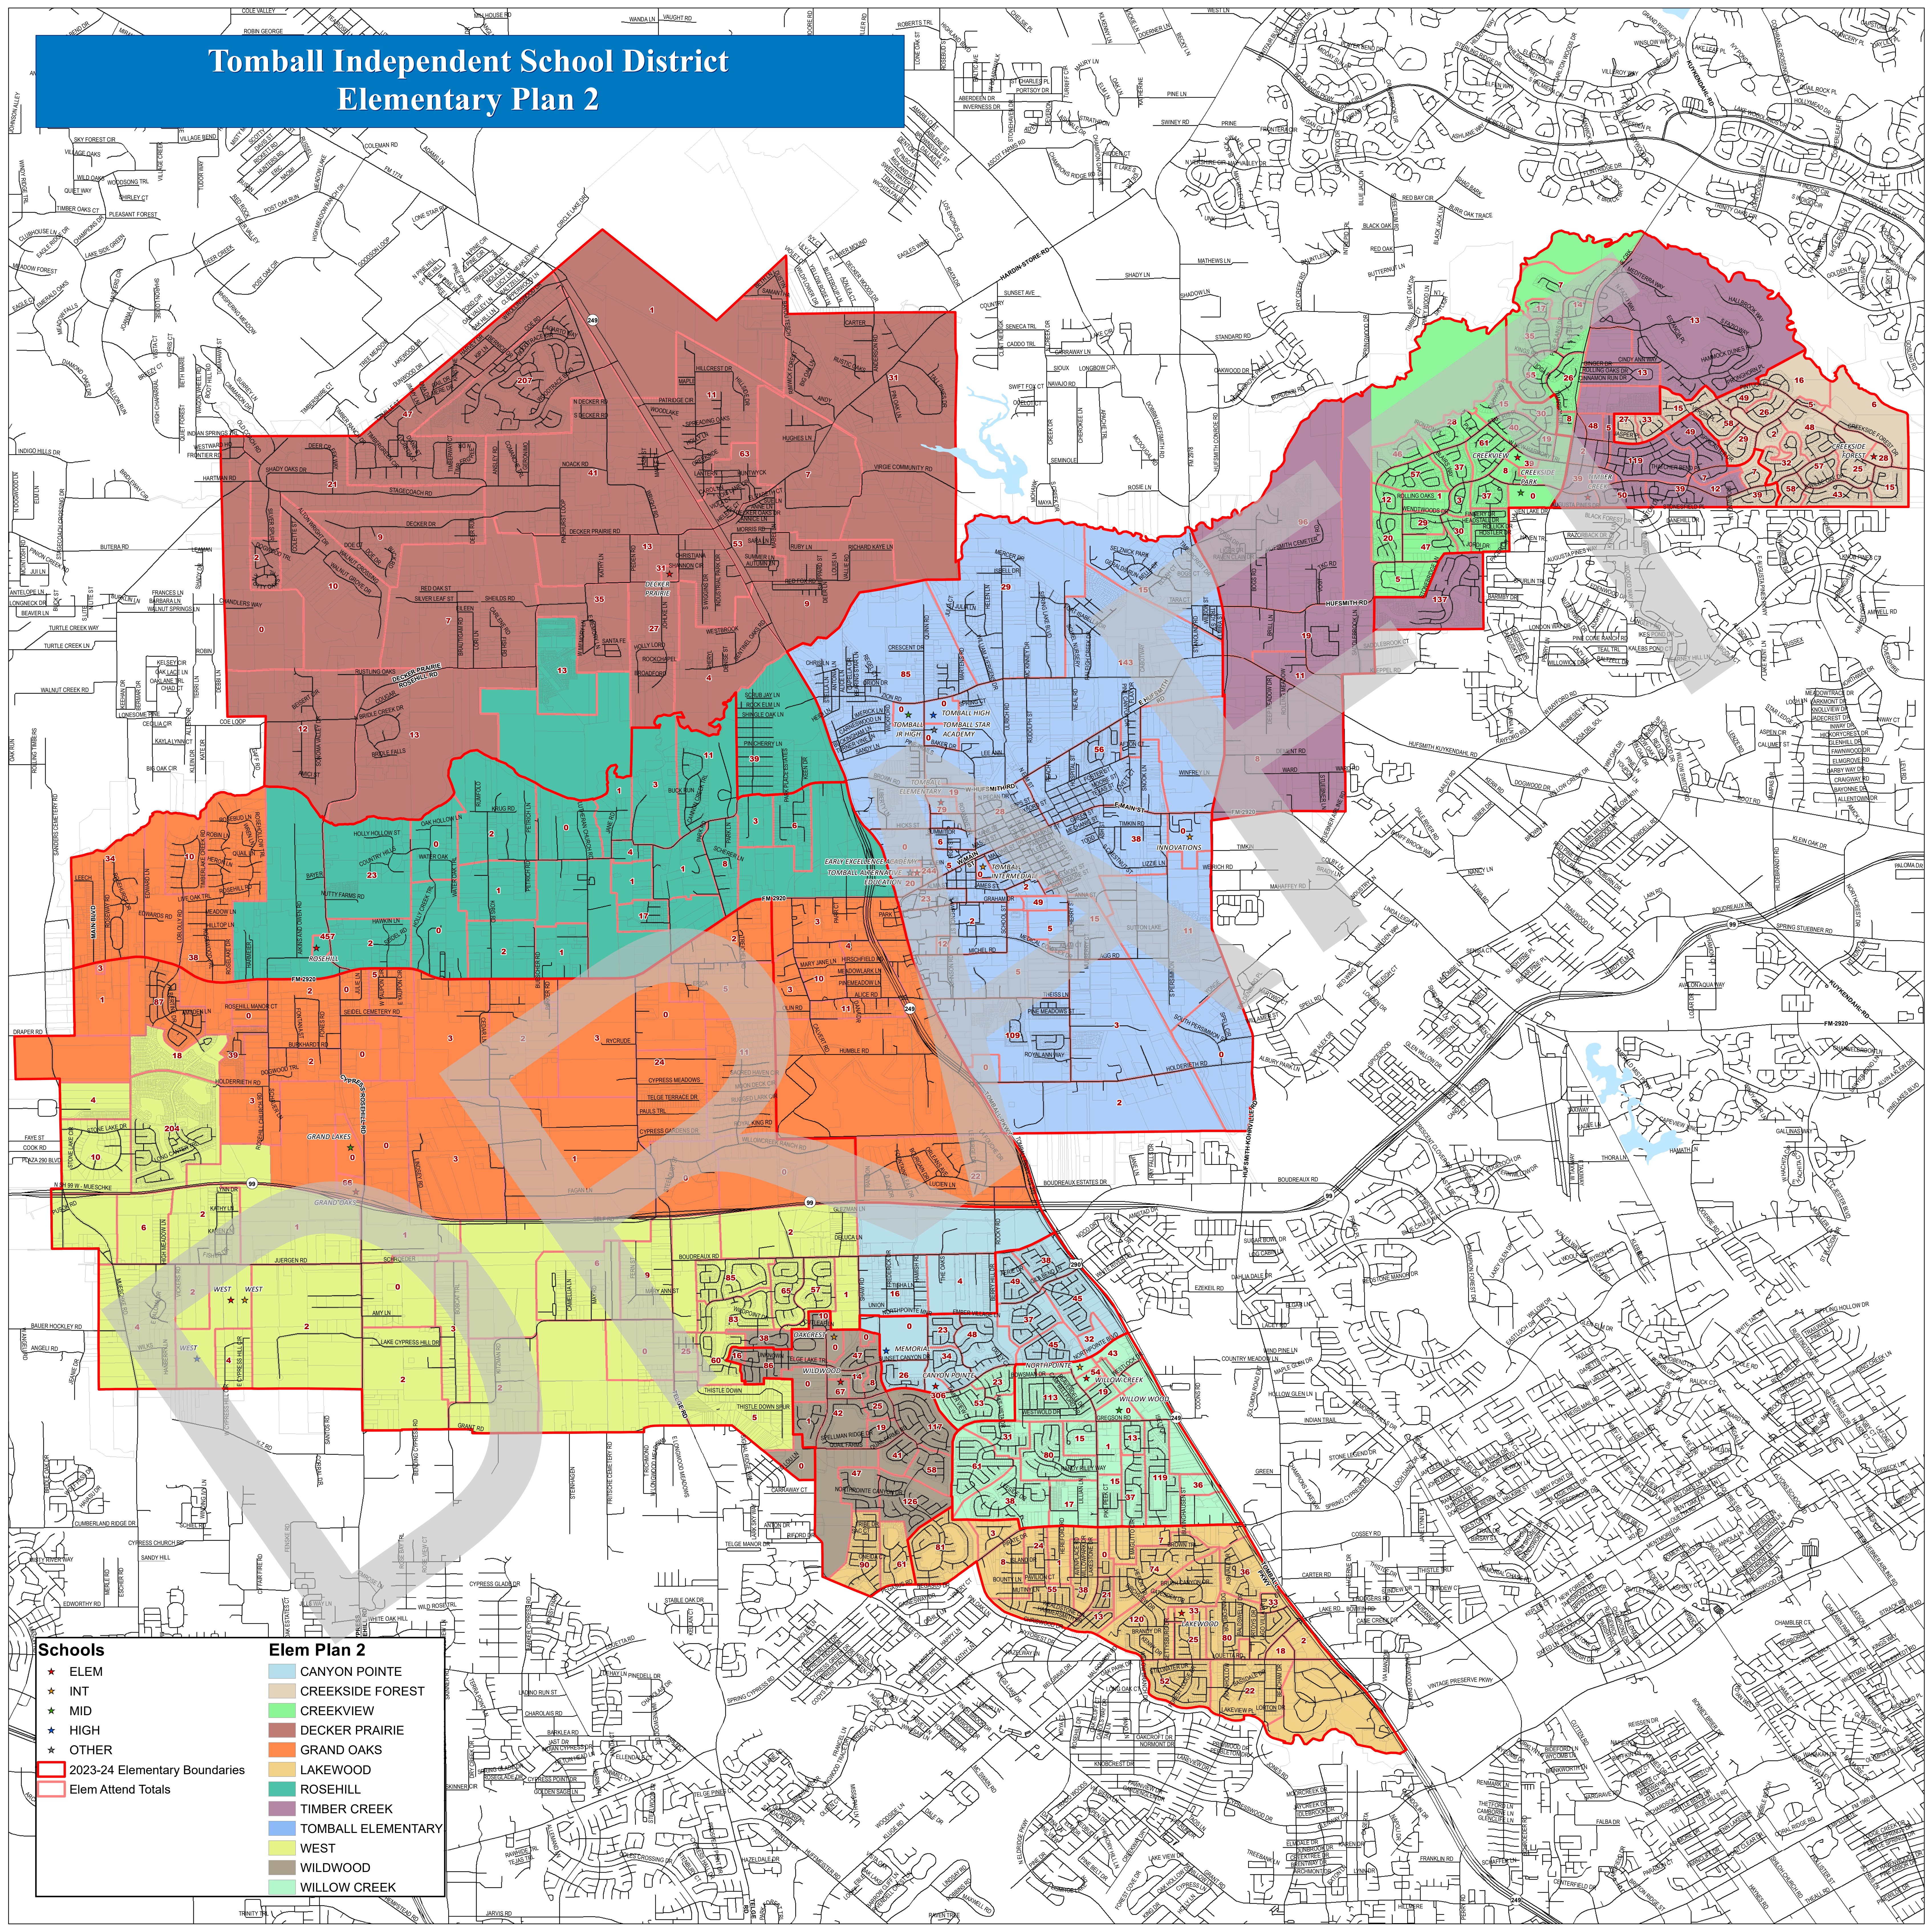

Tomball Independent School District Elementary Plan 2

Schools	Elem Plan 2
★ ELEM	■ CANYON POINT
● INT	■ CREEKSIDE FOREST
■ MID	■ CREEKVIEW
▲ HIGH	■ DECKER PRAIRIE
◆ OTHER	■ GRAND OAKS
■ 2023-24 Elementary Boundaries	■ LAKEWOOD
■ Elem Attend Totals	■ ROSEHILL
	■ TIMBER CREEK
	■ TOMBALL ELEMENTARY
	■ WEST
	■ WILDWOOD
	■ WILLOW CREEK