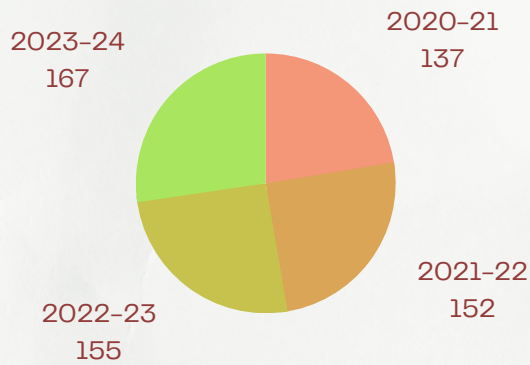

IT'S ALL ABOUT THE Program Data

The IB Middle Years Program has a long history of high academic achievement and rigor. So, who joins the program? How many students apply? How many enroll?

TRANSFERS

Our program is not just for students who have MLHS as their neighborhood school. About 12-18% of our students come from outside SJUSD annually.

PERSONAL PROJECT COMPLETION RATE

Our pass rate is exceptional for those who complete the project! Students completing and passing their Personal Projects on average...

Applications for the IB Middle Years Program