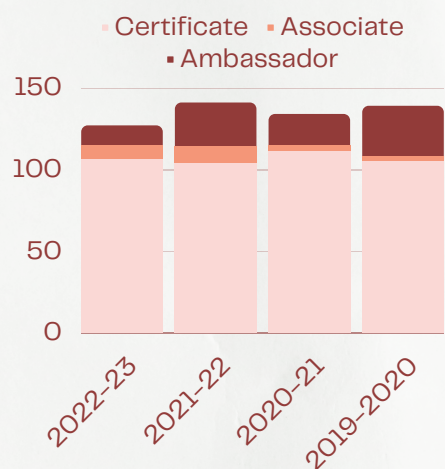

IT'S ALL ABOUT THE Program Data

The IB Middle Years Program has a long history of high academic achievement and rigor. So, who joins the program? How many students apply? How many enroll?

TRANSFERS

Our program is not just for students who have MLHS as their neighborhood school. About 12-18% of our students come from outside SJUSD annually.

PERSONAL PROJECT COMPLETION RATE

Our pass rate is exceptional for those who complete the project! Students completing and passing their Personal Projects on average...

Applications for the IB Middle Years Program

This includes incoming 9th graders, and 10th grade transfers to MLHS

Certificate students

Students earning the full IBMYP Certificate

Have you ever wondered?

Did you know that some students complete the Personal project, despite to being a certificate or associate certificate student? Pretty awesome!

WCMS RATE:

The number of students that chose to continue their IB experience froming from Winston churchill Middle School varies annually, but on average they occupy 68-79% of the students in the 9th grade program.

For more information:

Please see out website, or email rvolzer@sanjuan.edu for more details and information