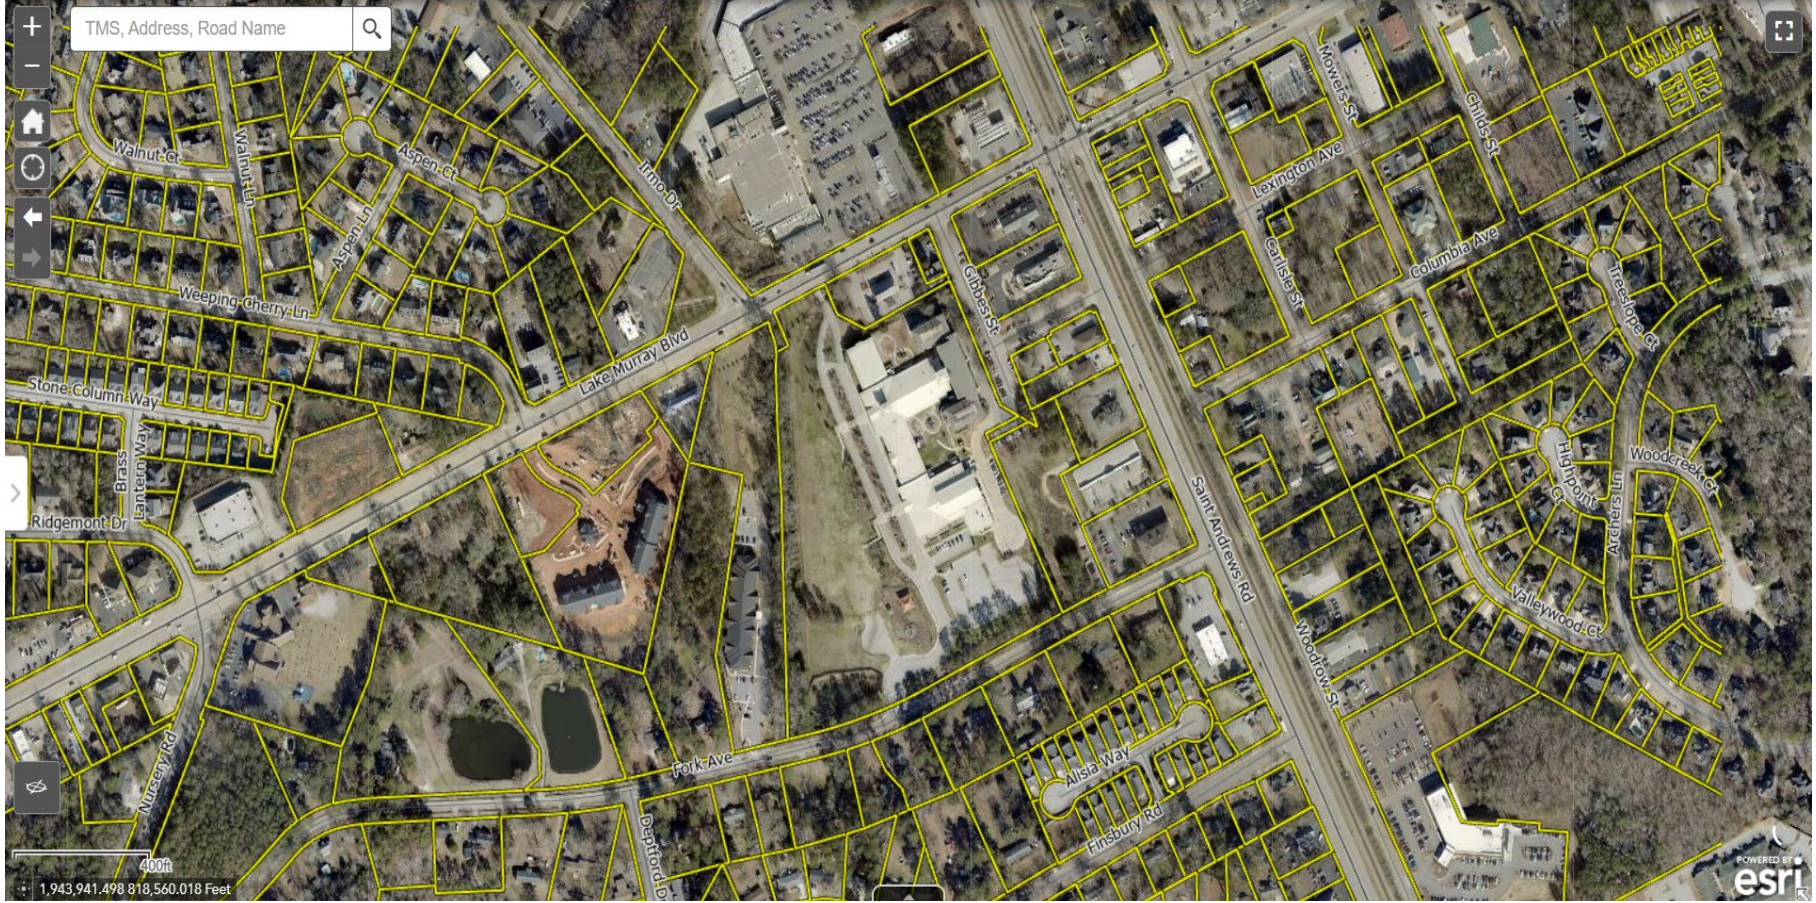

IRMO ELEMENTARY SCHOOL CAMPUS

One Map

Lexington County, SC [Link to Online Mapping](#)

TMS, Address, Road Name

400ft

1,943,941.498 818,560.018 Feet

SHORT-TERM STACKING SOLUTION (Gate to Separate Playground from Parent Loop)

LONG-TERM STACKING SOLUTION (Turning Lane)